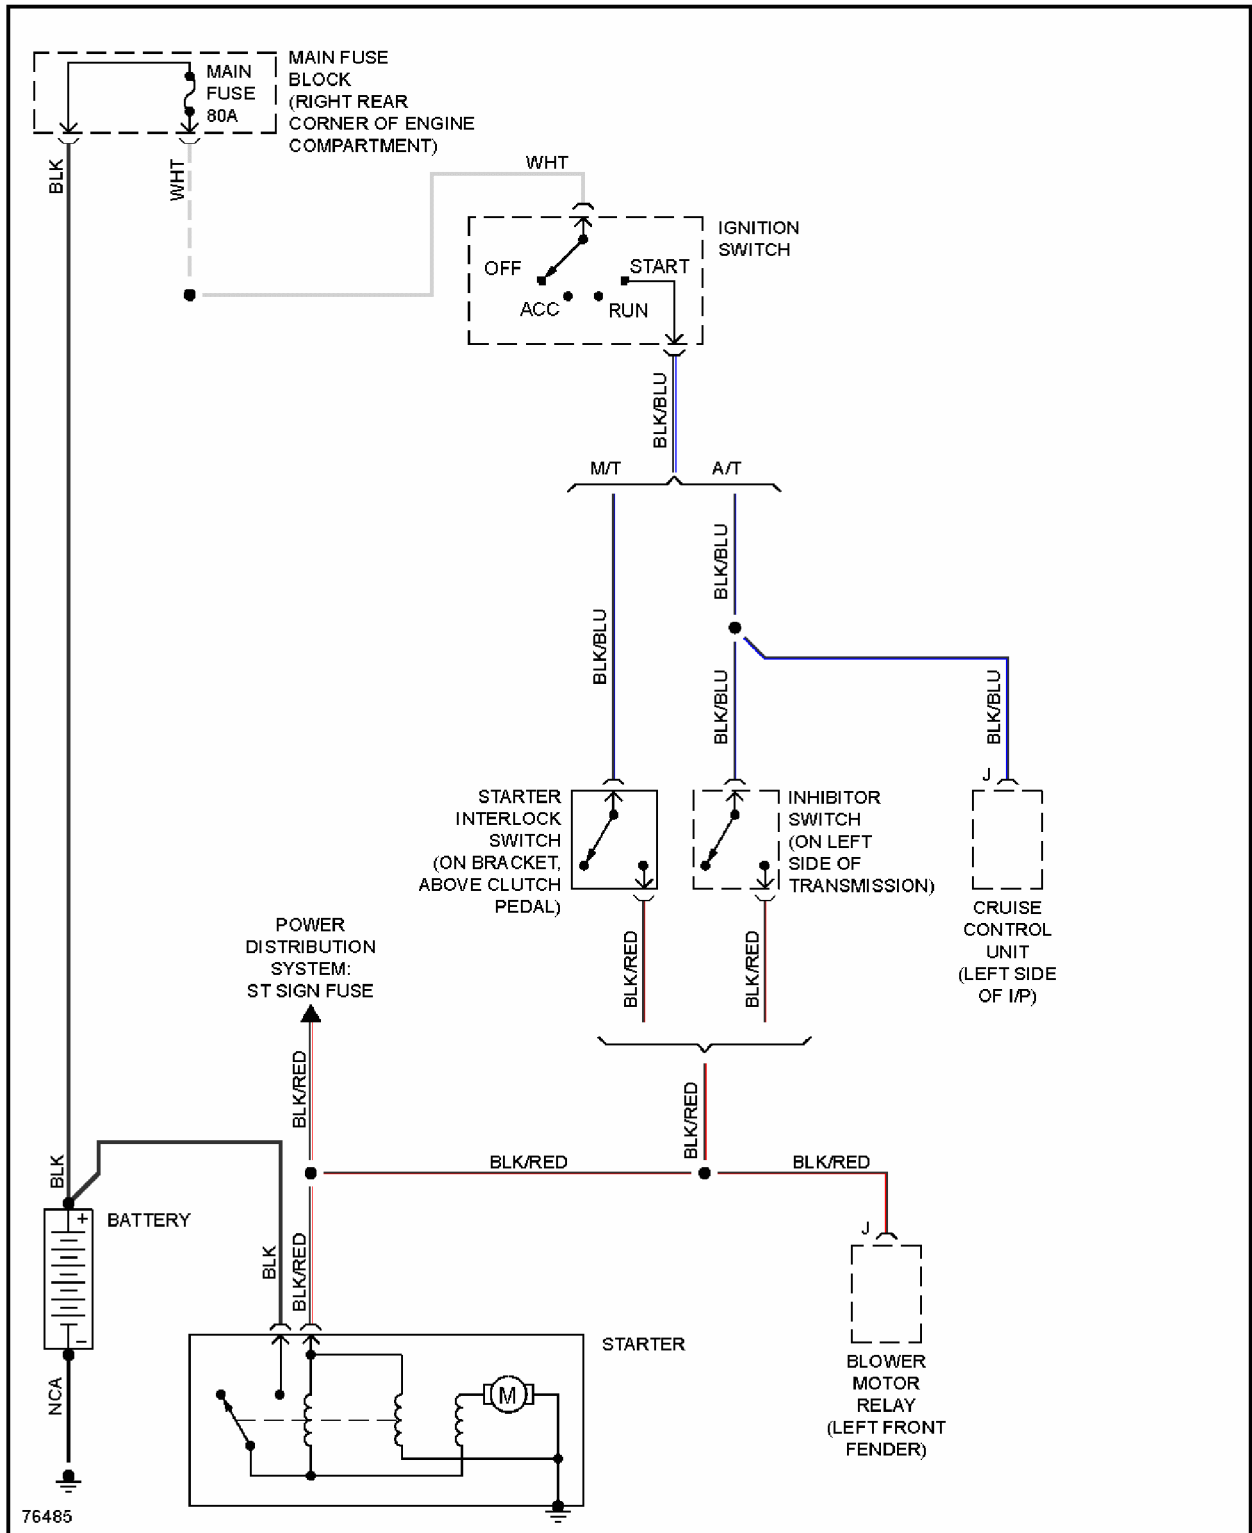

RADIO

1991 Mazda MX-5 Miata

1991 System Wiring Diagrams Mazda - Miata

Fig. 4: Radio Circuits

STARTING/CHARGING

1991 Mazda MX-5 Miata

1991 System Wiring Diagrams Mazda - Miata

Fig. 5: Charging Circuit

1991 Mazda MX-5 Miata

1991 System Wiring Diagrams Mazda - Miata

Fig. 6: Starting Circuit

WIPER/WASHER

1991 Mazda MX-5 Miata

1991 System Wiring Diagrams Mazda - Miata

Fig. 7: Wiper/Washer Circuit, Canada

1991 Mazda MX-5 Miata

1991 System Wiring Diagrams Mazda - Miata

Fig. 8: Wiper/Washer Circuit, USA