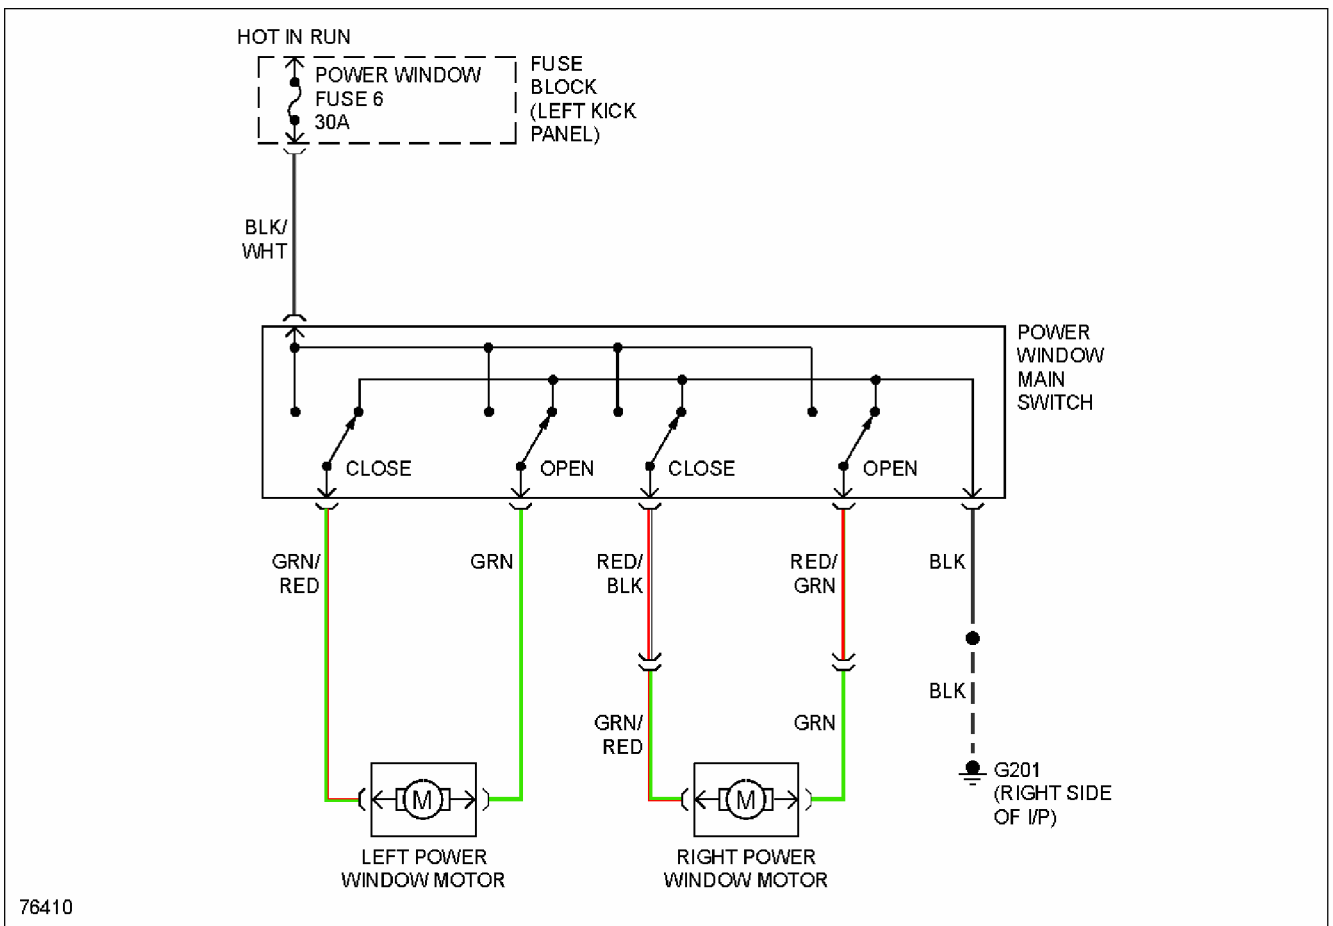

HORN

1991 Mazda MX-5 Miata

1991 System Wiring Diagrams Mazda - Miata

Fig. 2: Horn Circuit

POWER WINDOWS

1991 Mazda MX-5 Miata

1991 System Wiring Diagrams Mazda - Miata

Fig. 3: Power Window Circuit