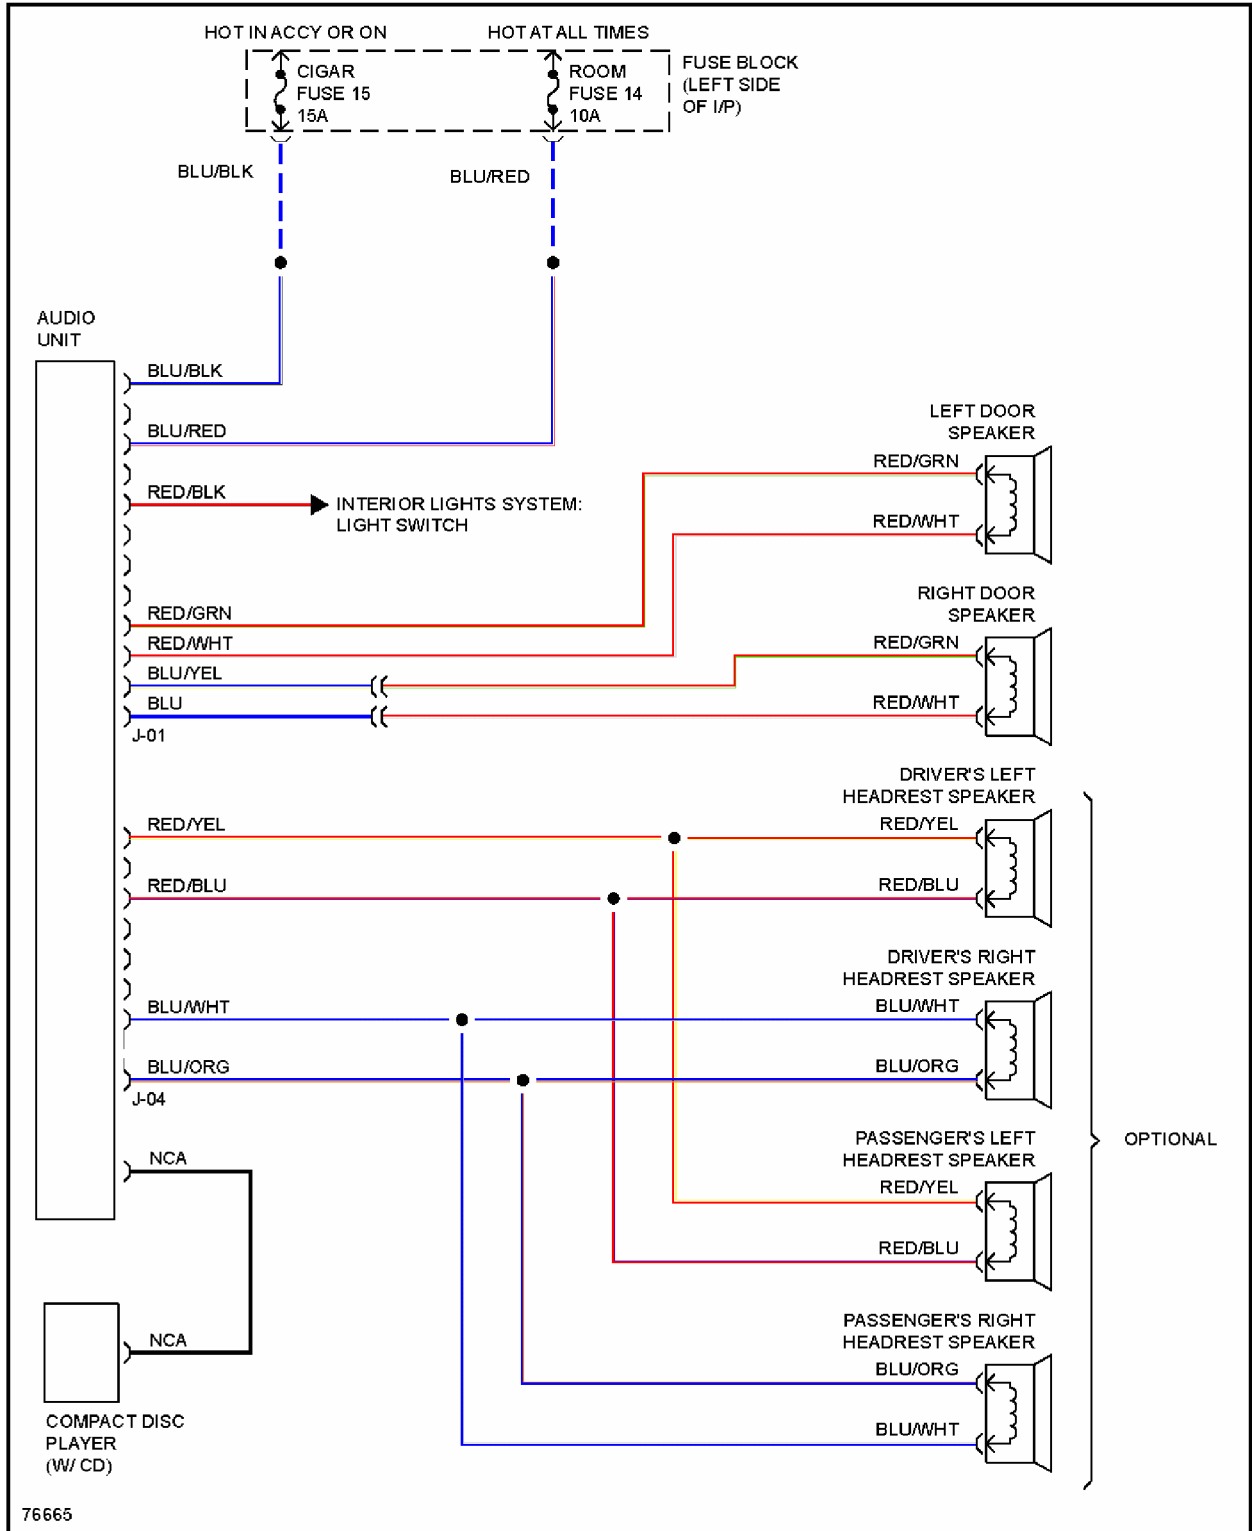

HORN

1991 Mazda MX-5 Miata

1991 System Wiring Diagrams Mazda - Miata

Fig. 2: Horn Circuit

POWER WINDOWS

1991 Mazda MX-5 Miata

1991 System Wiring Diagrams Mazda - Miata

Fig. 3: Power Window Circuit

RADIO

1991 Mazda MX-5 Miata

1991 System Wiring Diagrams Mazda - Miata

Fig. 4: Radio Circuits

STARTING/CHARGING

1991 Mazda MX-5 Miata

1991 System Wiring Diagrams Mazda - Miata

Fig. 5: Charging Circuit

1991 Mazda MX-5 Miata

1991 System Wiring Diagrams Mazda - Miata

Fig. 6: Starting Circuit

WIPER/WASHER

1991 Mazda MX-5 Miata

1991 System Wiring Diagrams Mazda - Miata

Fig. 7: Wiper/Washer Circuit, Canada

1991 Mazda MX-5 Miata

1991 System Wiring Diagrams Mazda - Miata

Fig. 8: Wiper/Washer Circuit, USA