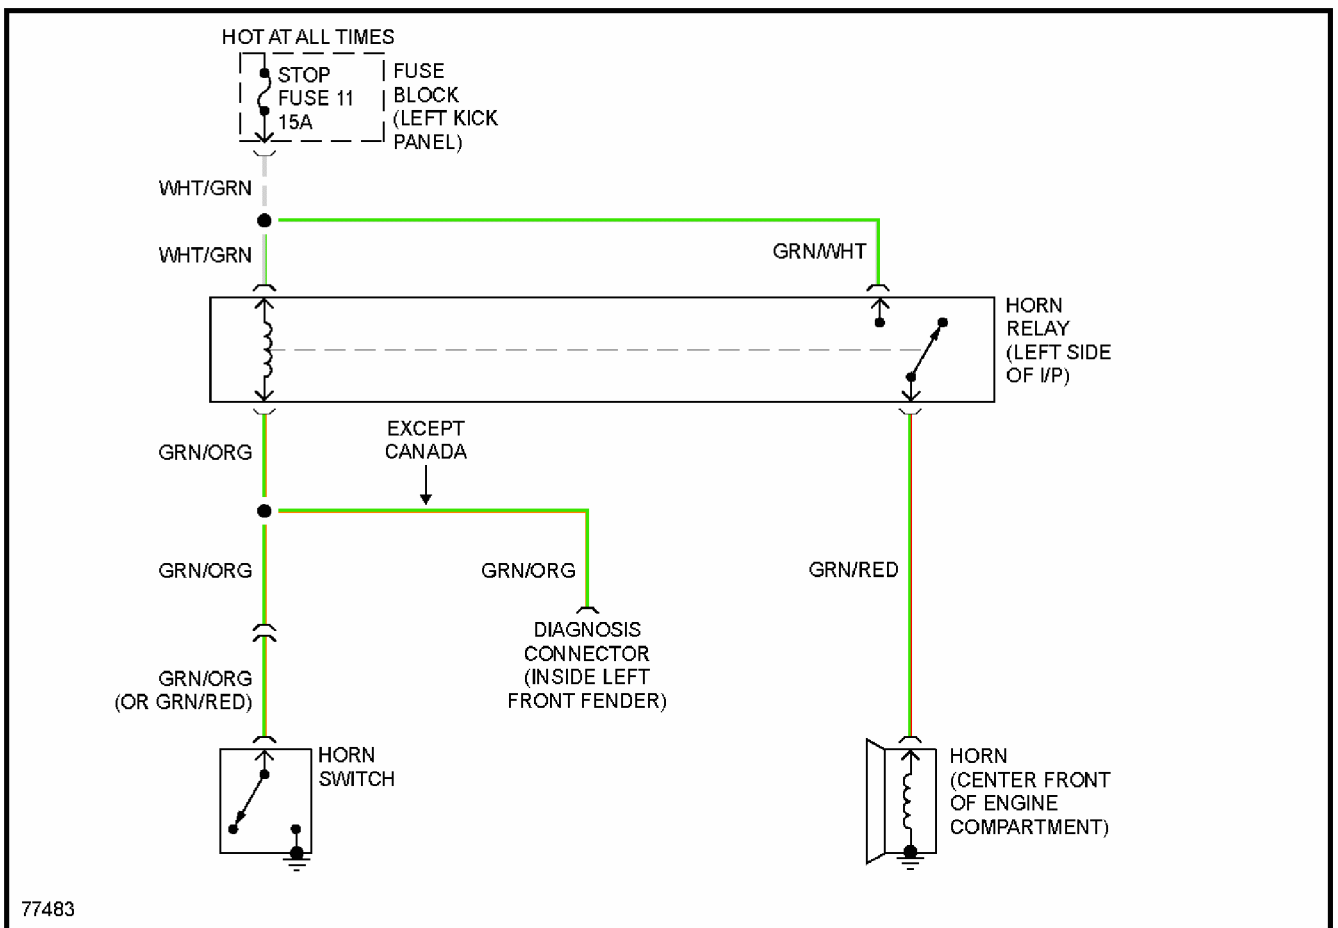

HORN

1991 Mazda MX-5 Miata

1991 System Wiring Diagrams Mazda - Miata

Fig. 2: Horn Circuit

POWER WINDOWS

1991 Mazda MX-5 Miata

1991 System Wiring Diagrams Mazda - Miata

Fig. 3: Power Window Circuit

RADIO

1991 Mazda MX-5 Miata

1991 System Wiring Diagrams Mazda - Miata

Fig. 4: Radio Circuits

STARTING/CHARGING

1991 Mazda MX-5 Miata

1991 System Wiring Diagrams Mazda - Miata

Fig. 5: Charging Circuit