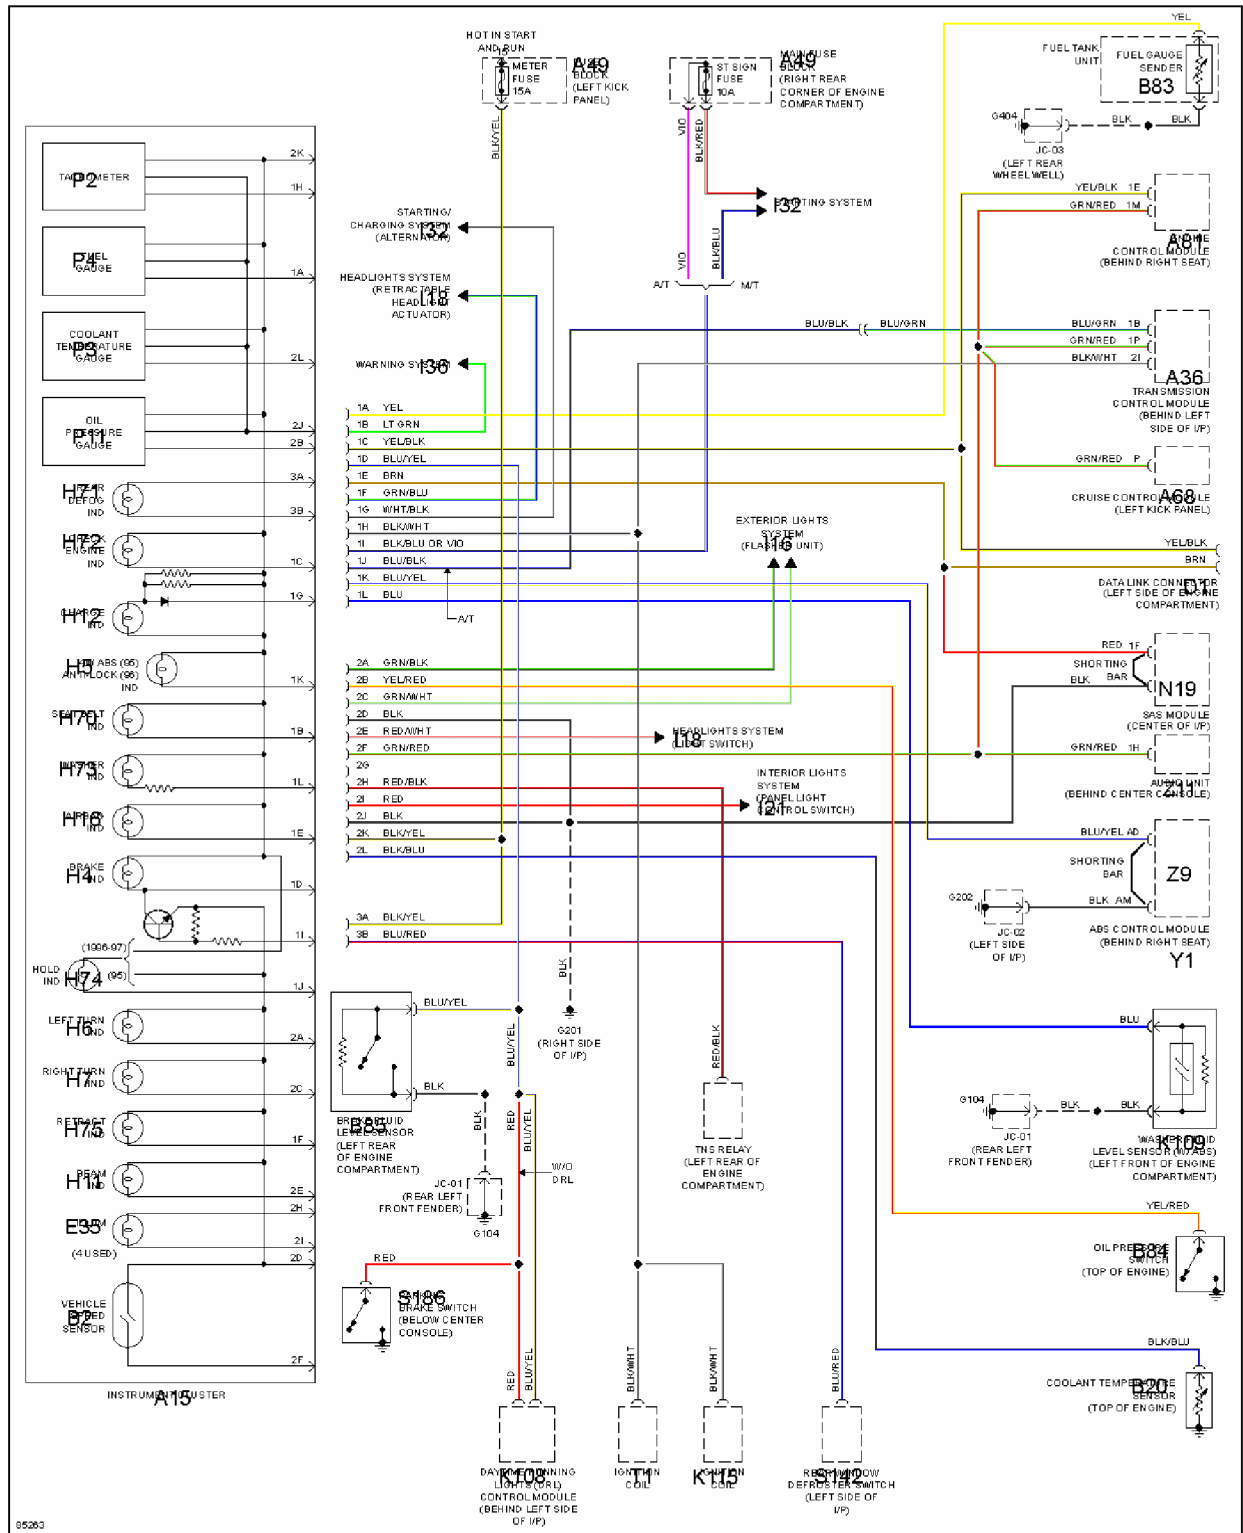

## 1996 System Wiring Diagrams Mazda - Miata

Fig. 17: Instrument Cluster Circuit