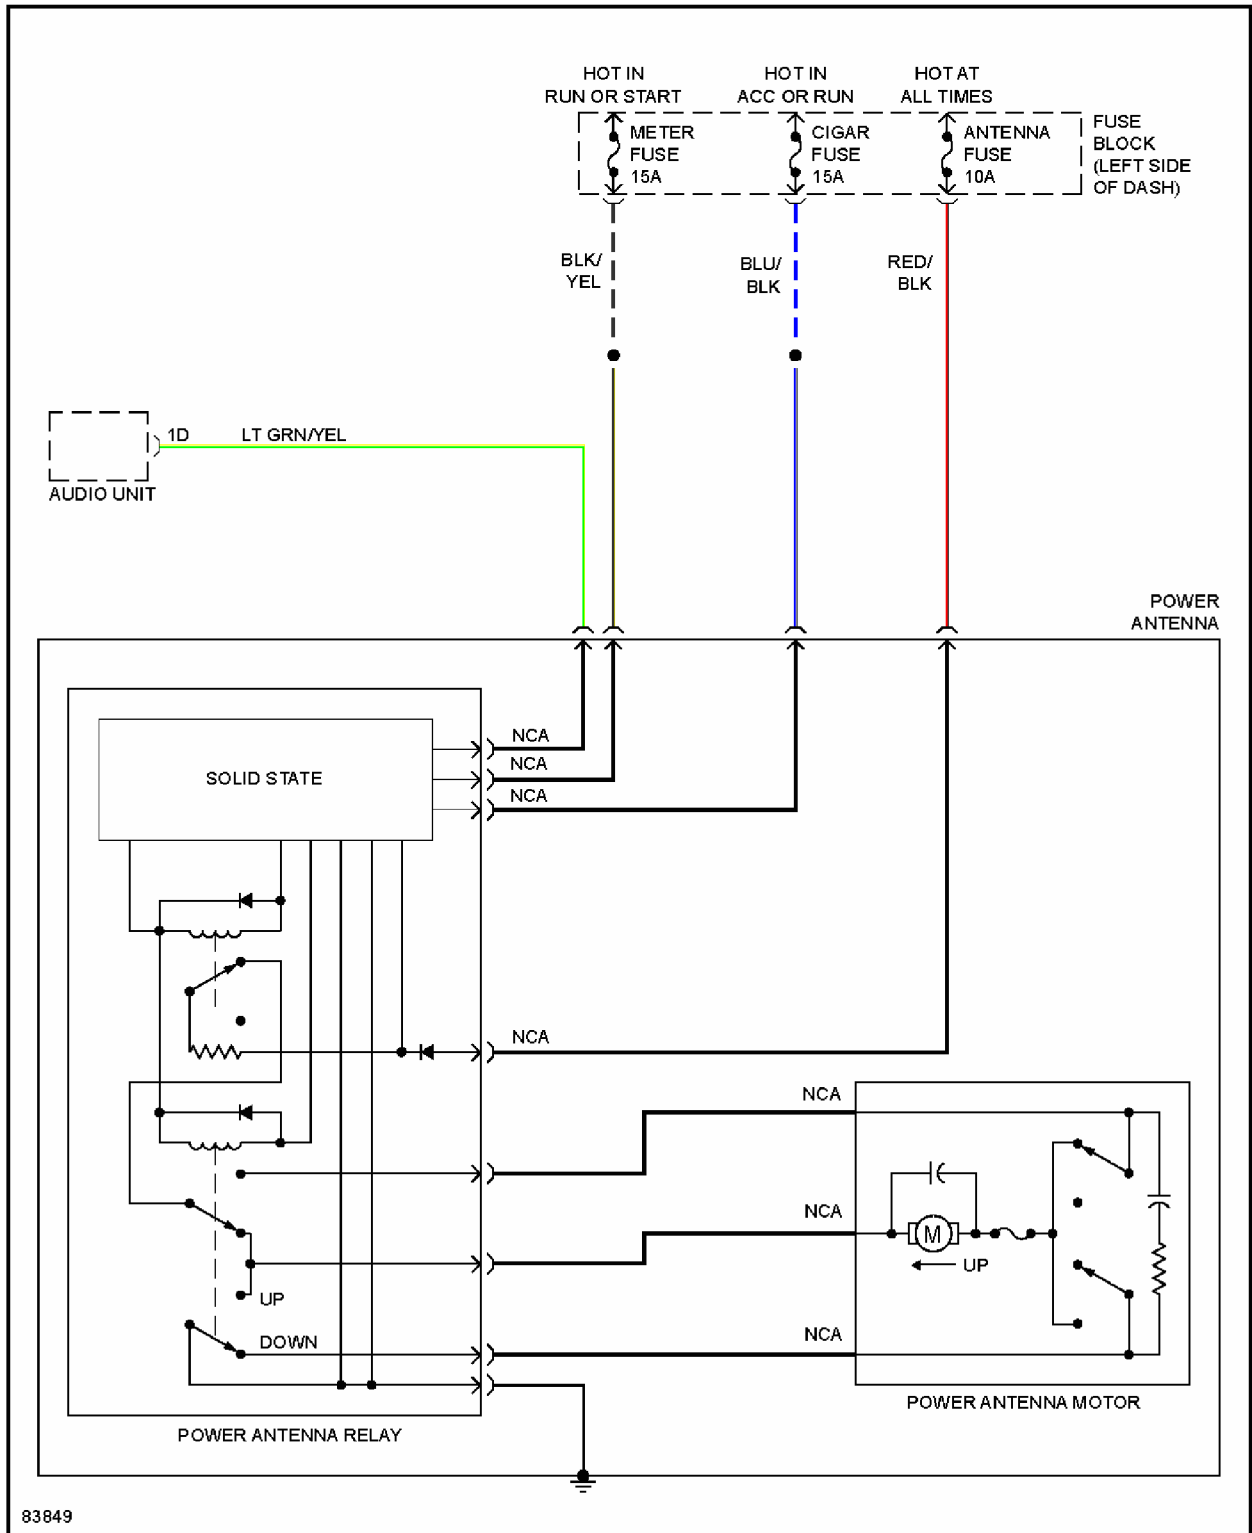

1996 Mazda MX-5 Miata

1996 System Wiring Diagrams Mazda - Miata

Fig. 19: Power Antenna Circuit

POWER DISTRIBUTION