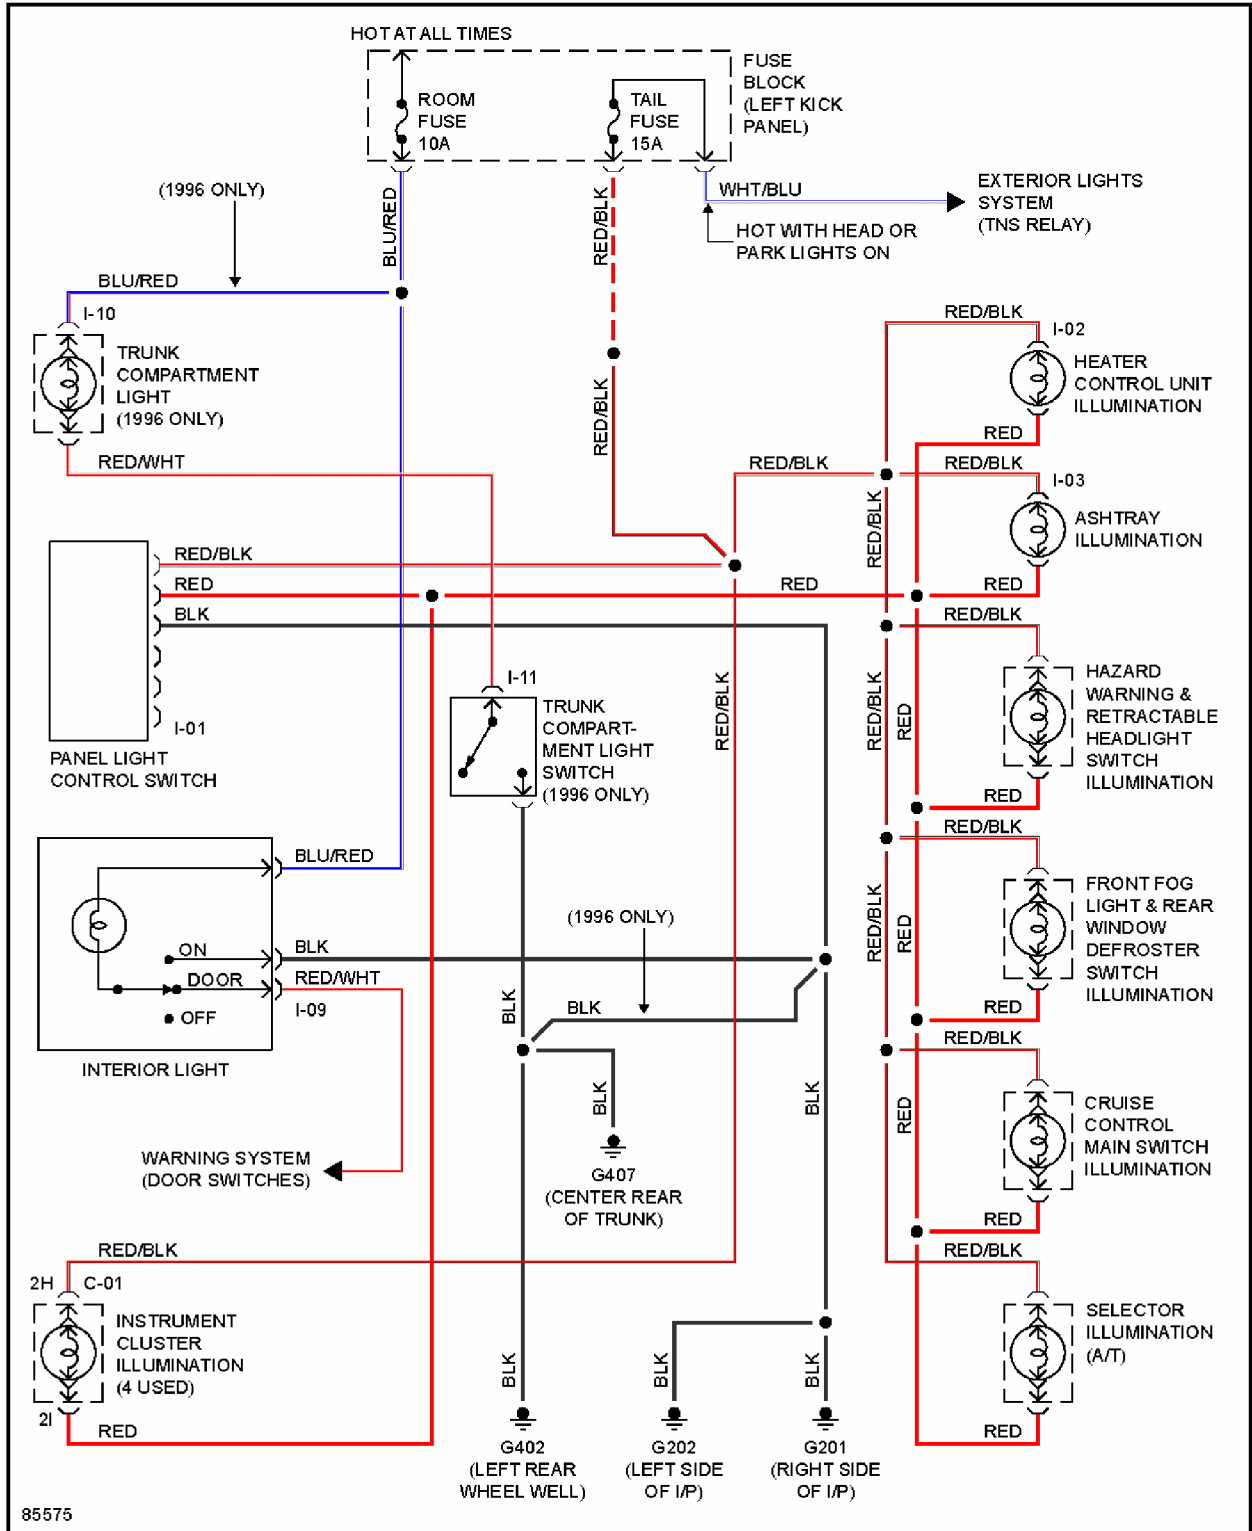

## 1996 System Wiring Diagrams Mazda - Miata

Fig. 18: Interior Light Circuit

POWER ANTENNA