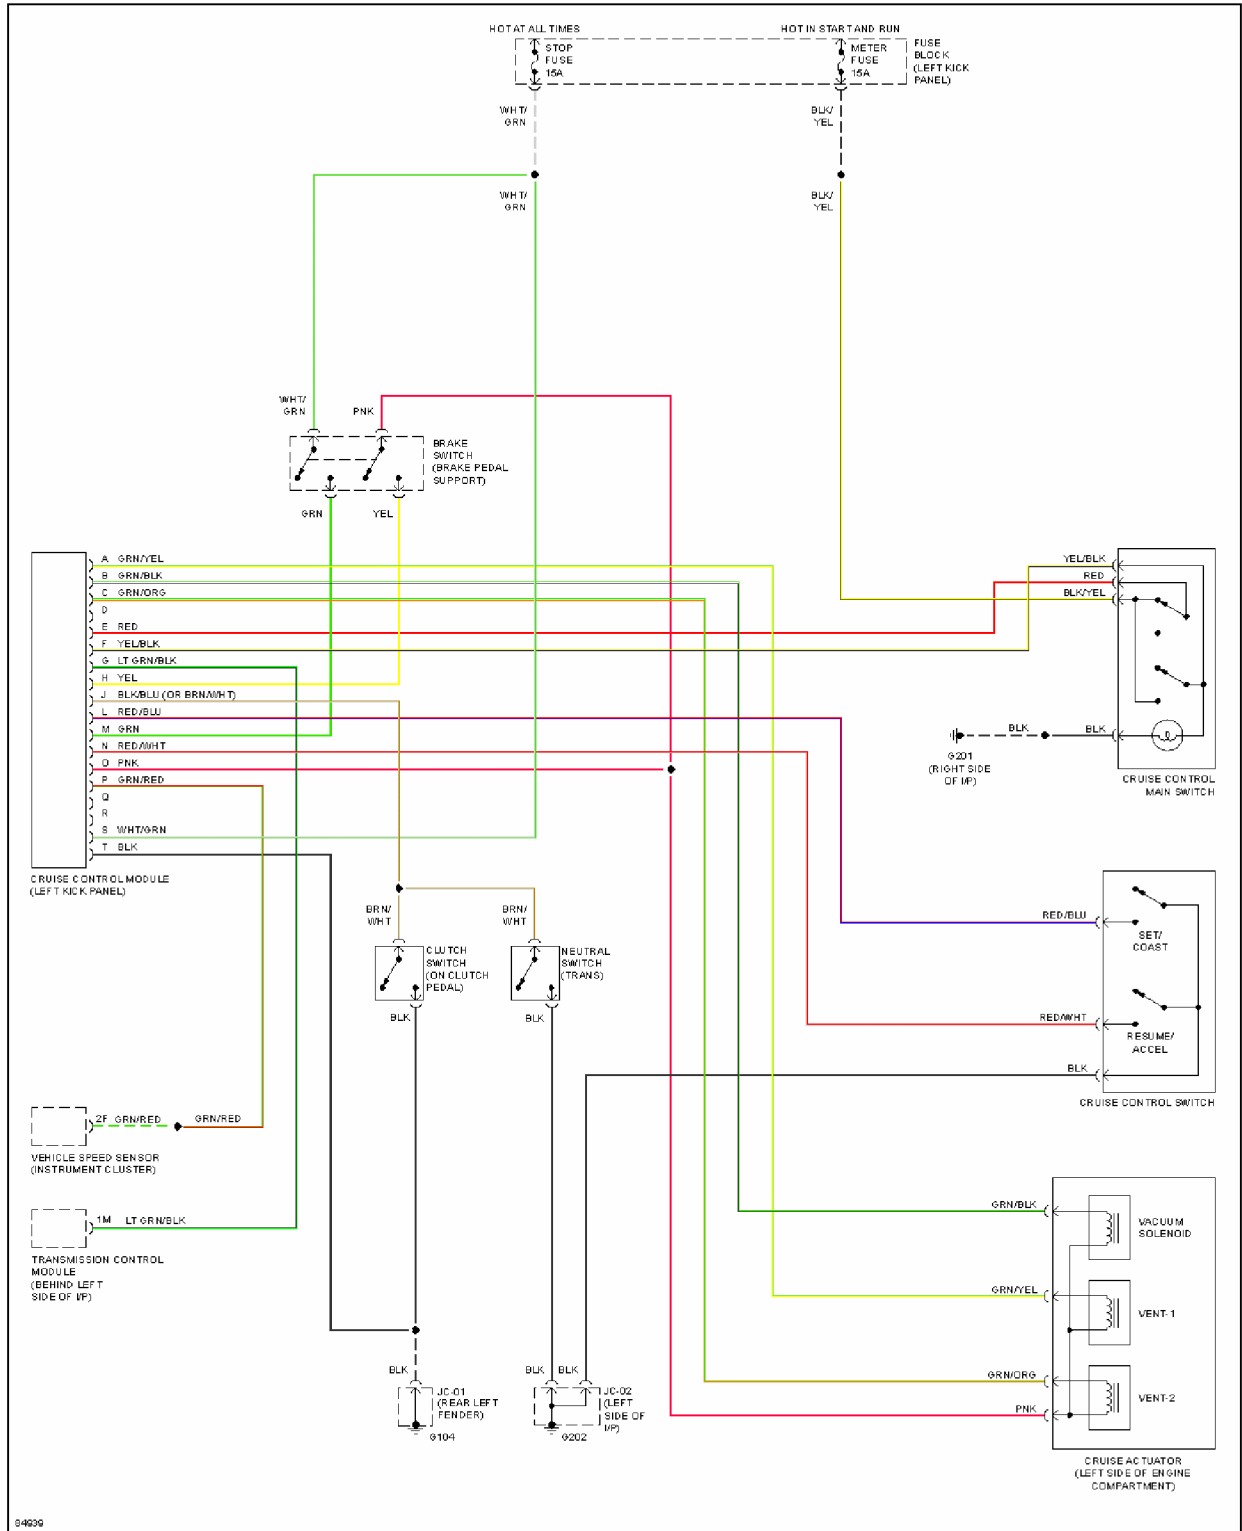

## 1996 System Wiring Diagrams Mazda - Miata

Fig. 6: Cruise Control Circuit