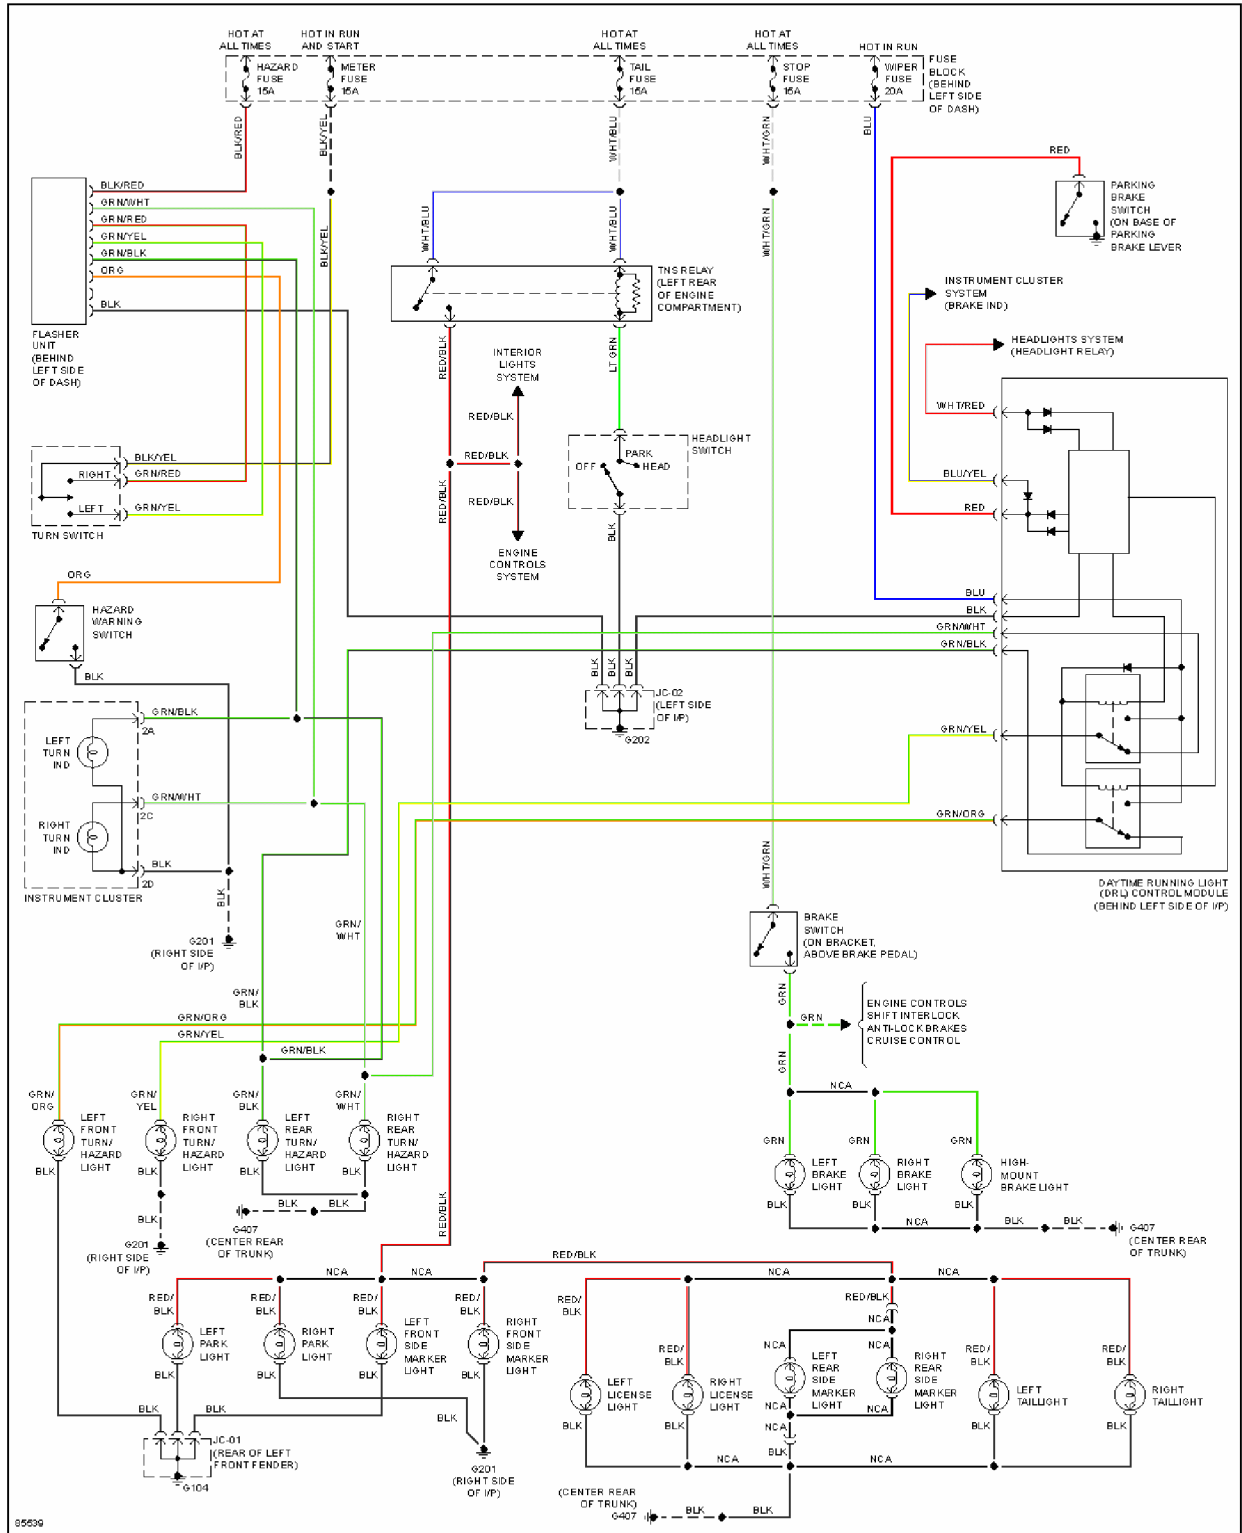

## 1996 System Wiring Diagrams Mazda - Miata

Fig. 11: Exterior Lamps Circuit, W/ DRL