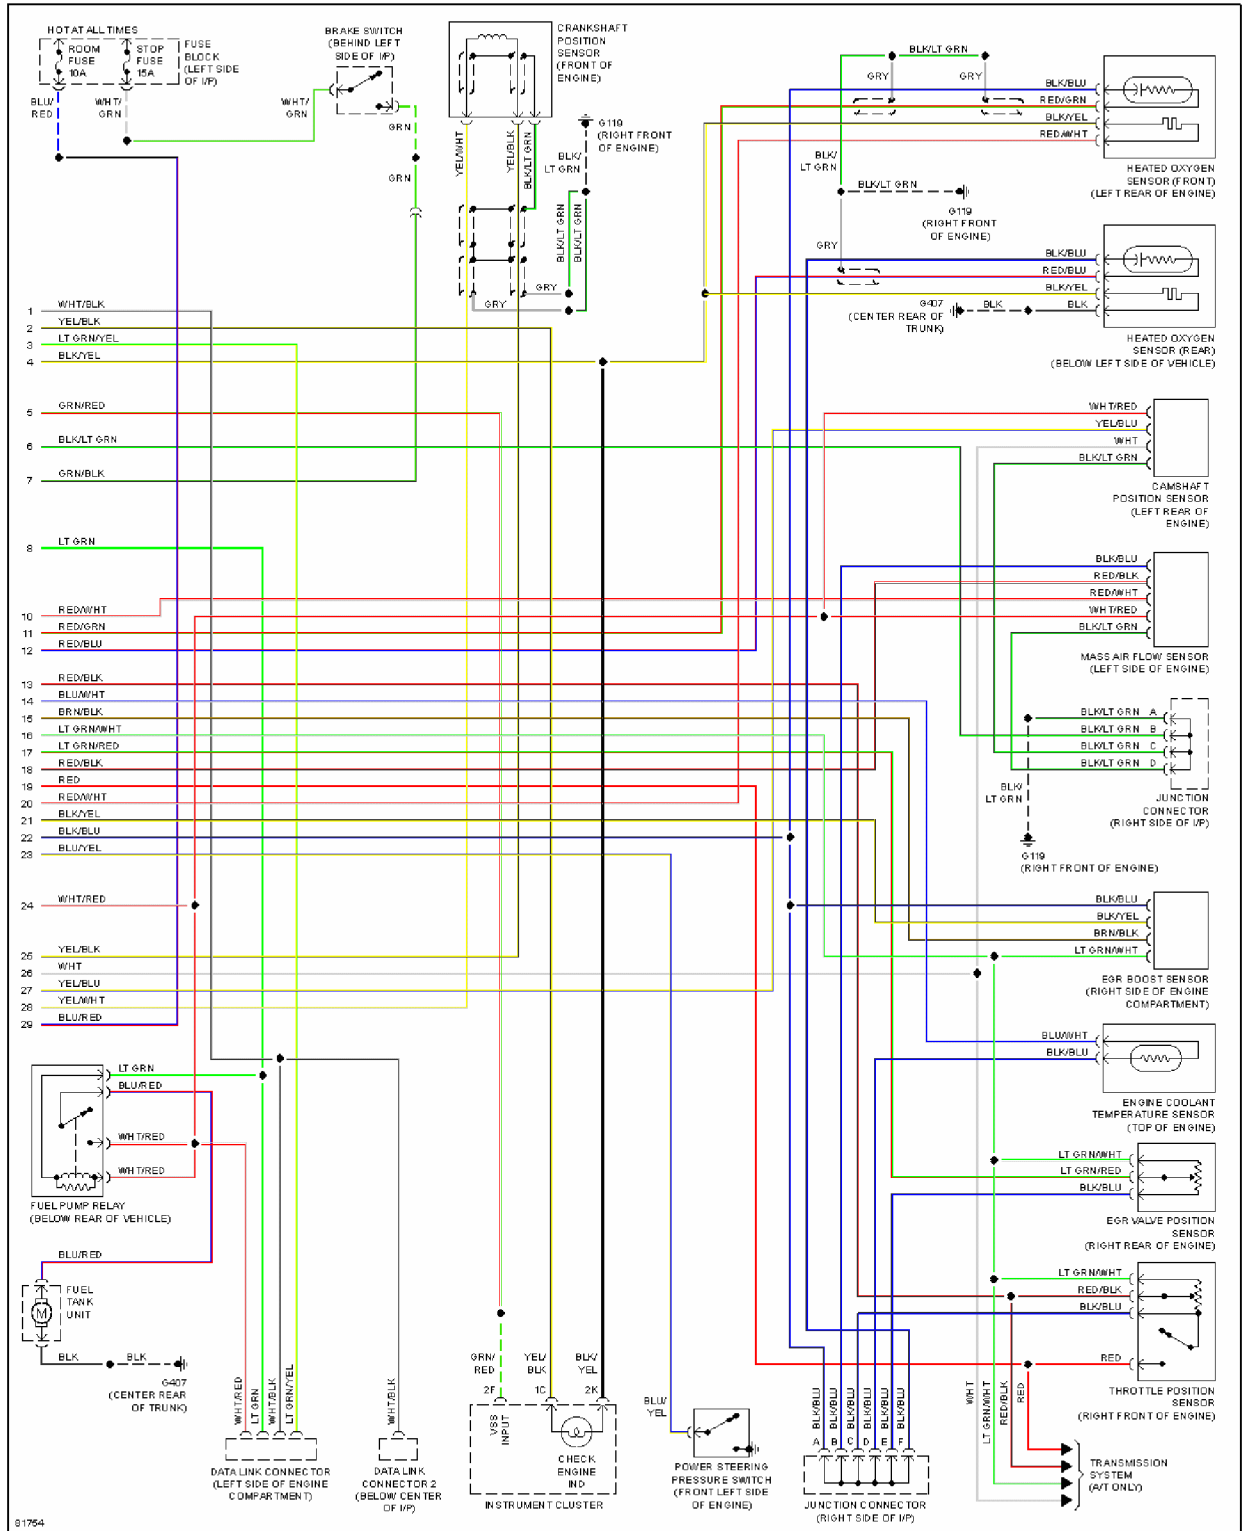

## 1996 System Wiring Diagrams Mazda - Miata

Fig. 9: 1.8L, Engine Performance Circuits (2 of 2)