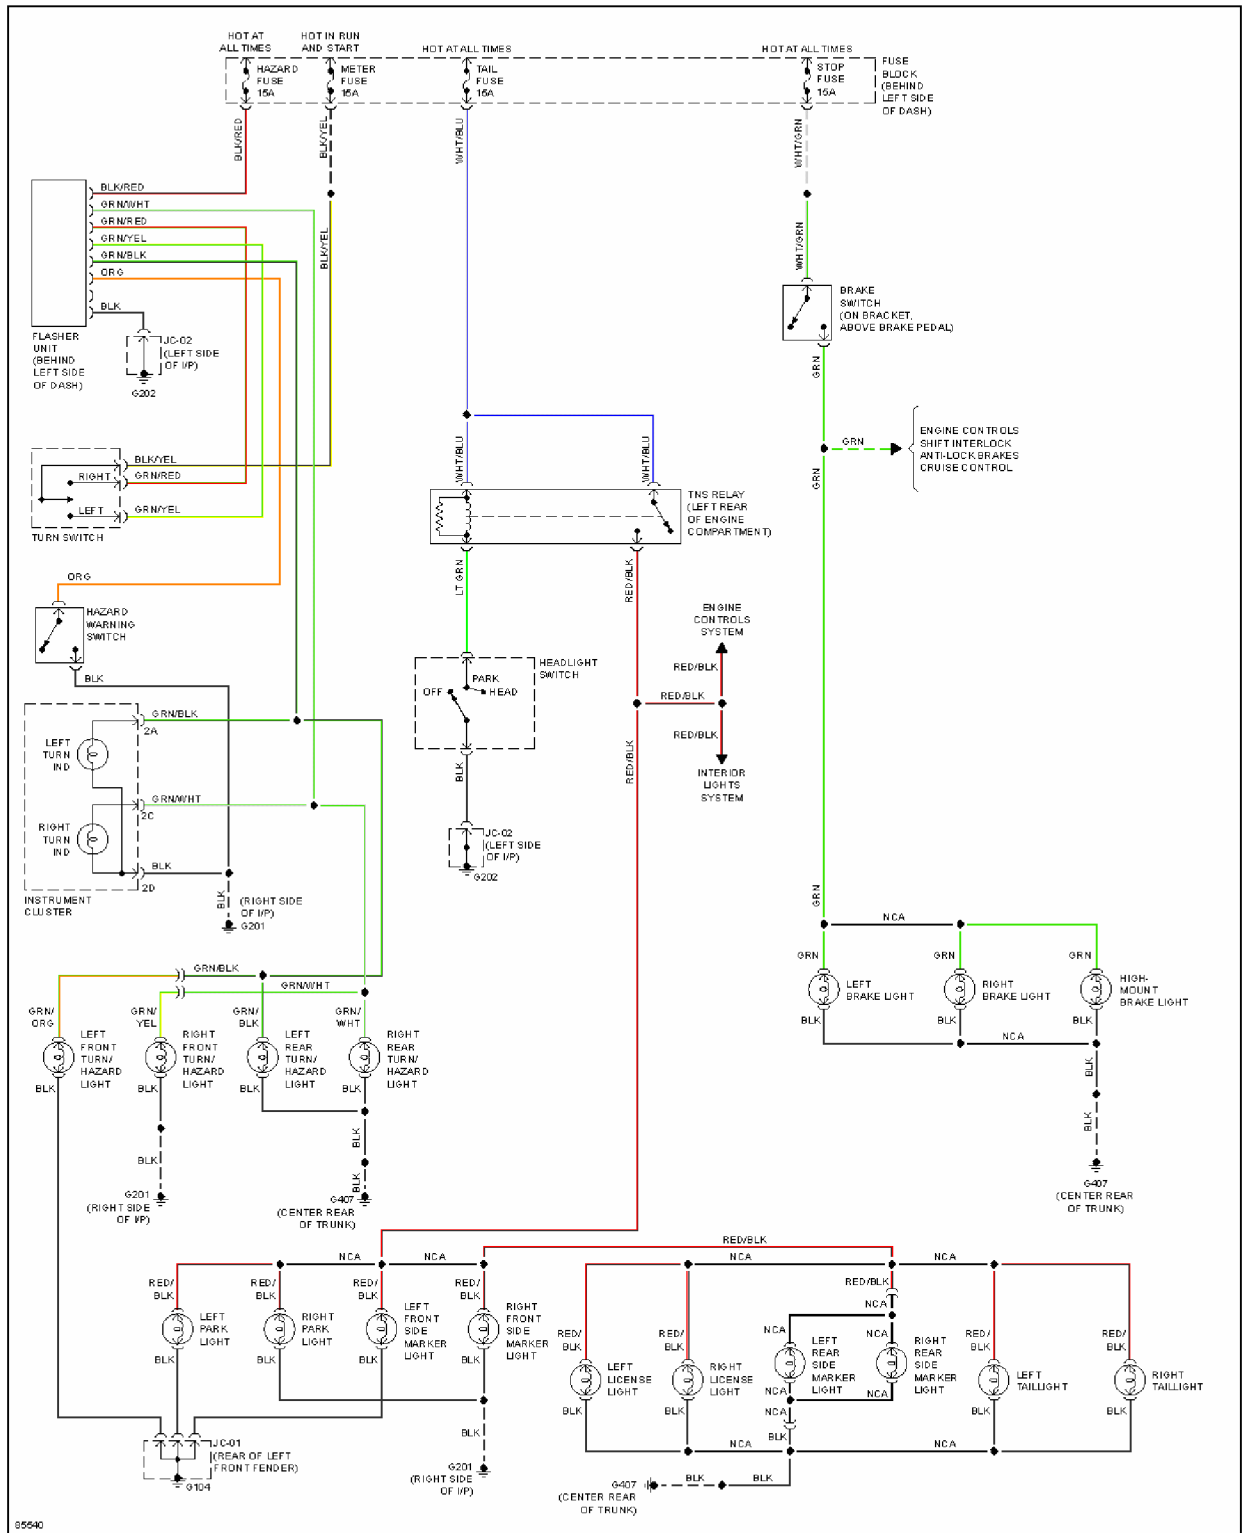

## 1996 System Wiring Diagrams Mazda - Miata

Fig. 12: Exterior Lamps Circuit, W/O DRL

### GROUND DISTRIBUTION