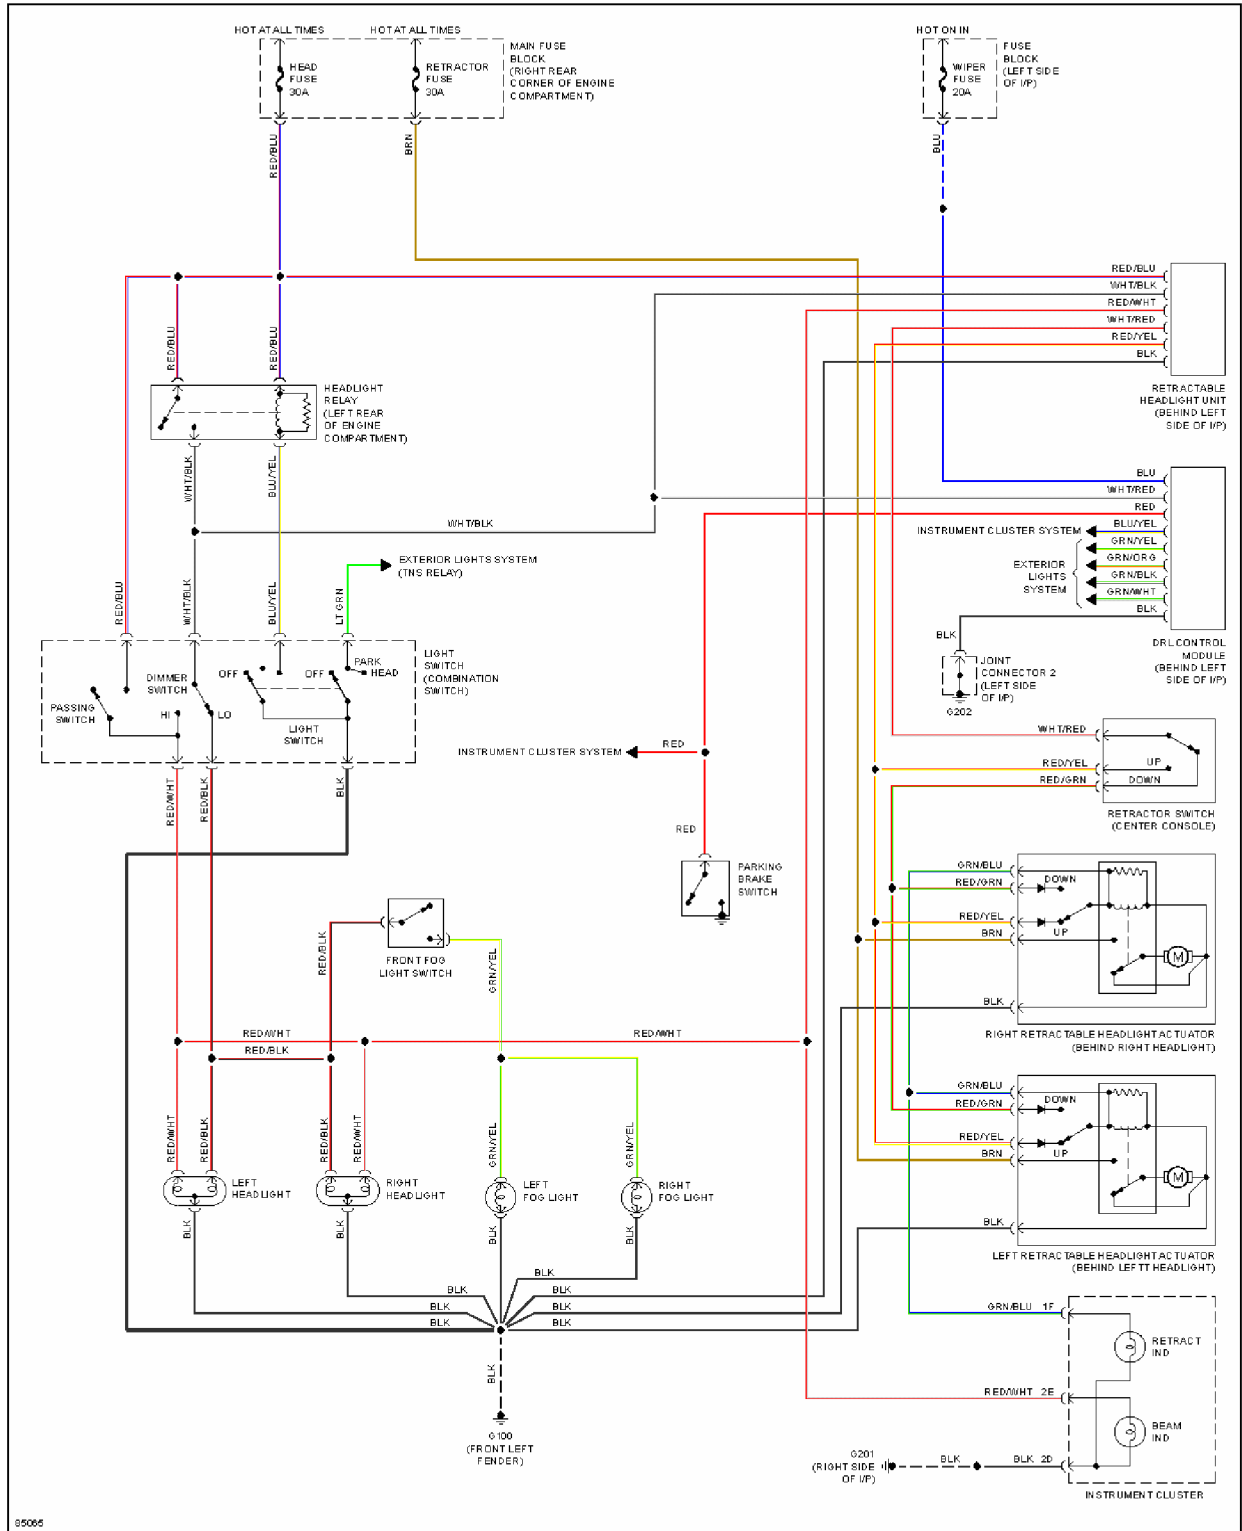

## 1996 System Wiring Diagrams Mazda - Miata

Fig. 14: Headlight Circuit, W/ DRL