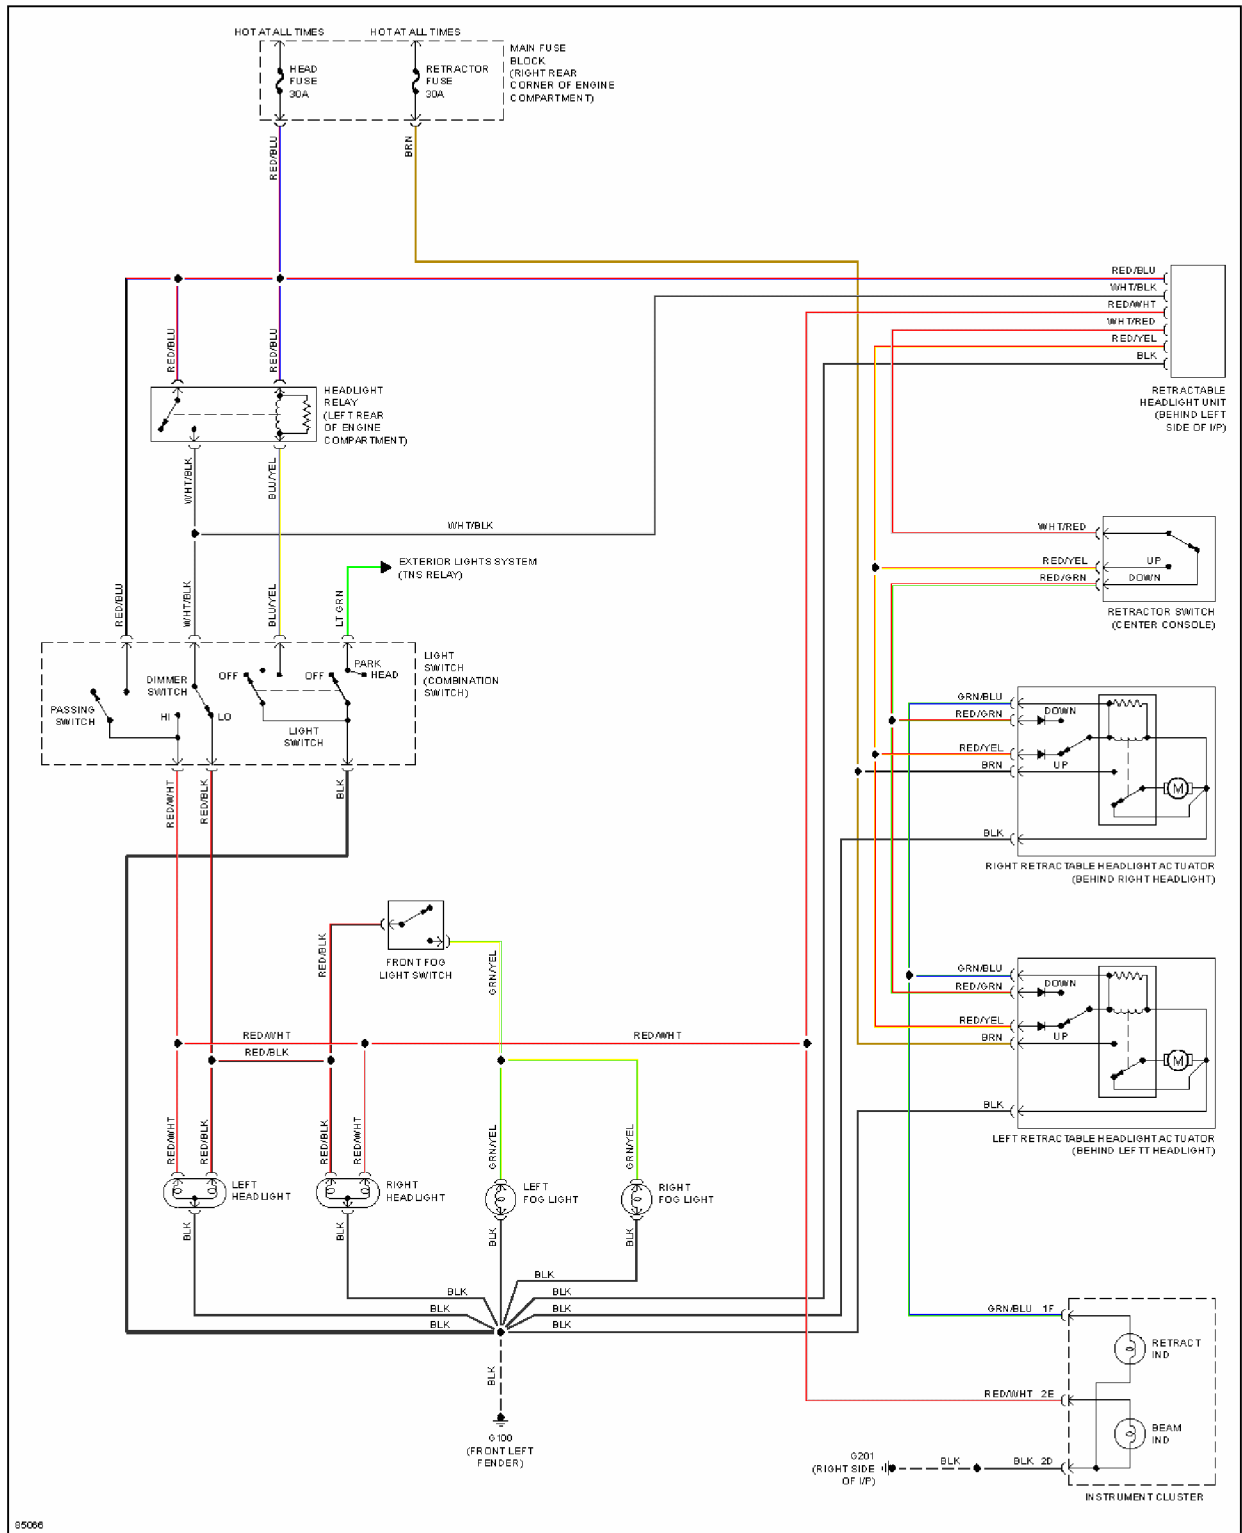

## 1996 System Wiring Diagrams Mazda - Miata

Fig. 15: Headlight Circuit, W/O DRL

### HORN

Fig. 16: Horn Circuit

INSTRUMENT CLUSTER