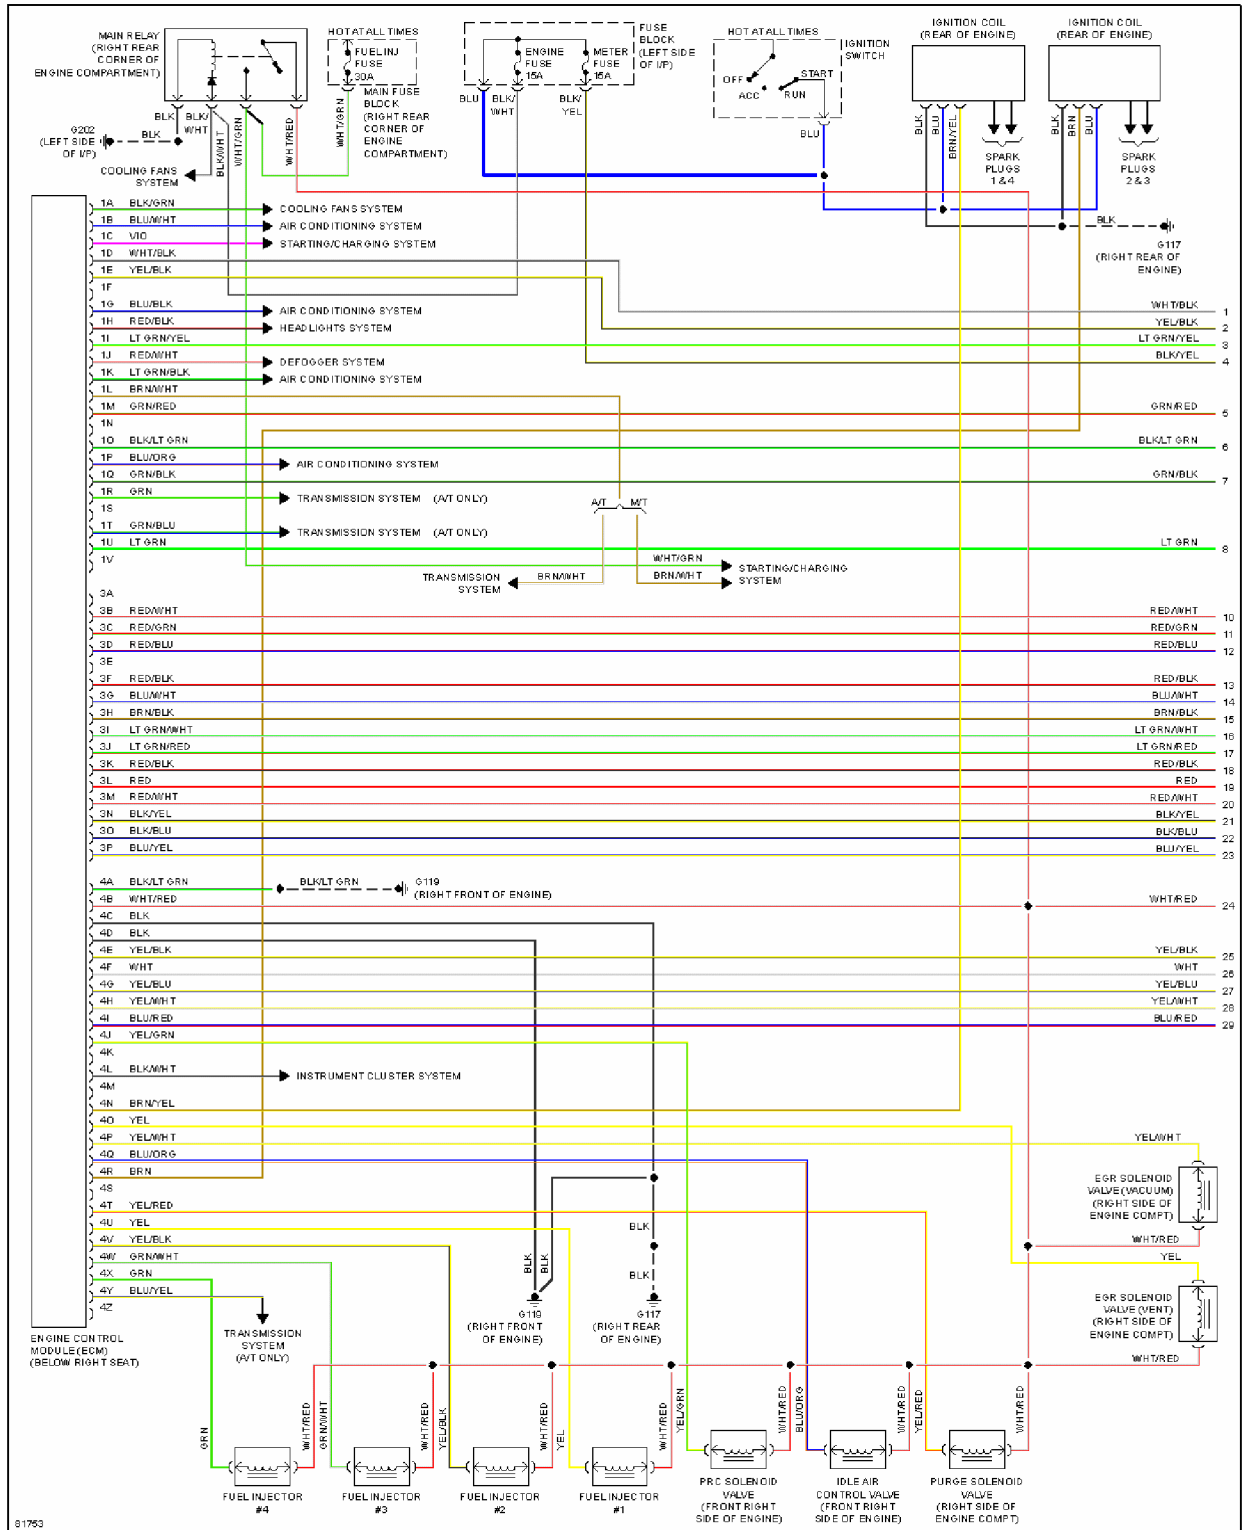

## 1996 System Wiring Diagrams Mazda - Miata

1.8L

Fig. 8: 1.8L, Engine Performance Circuits (1 of 2)