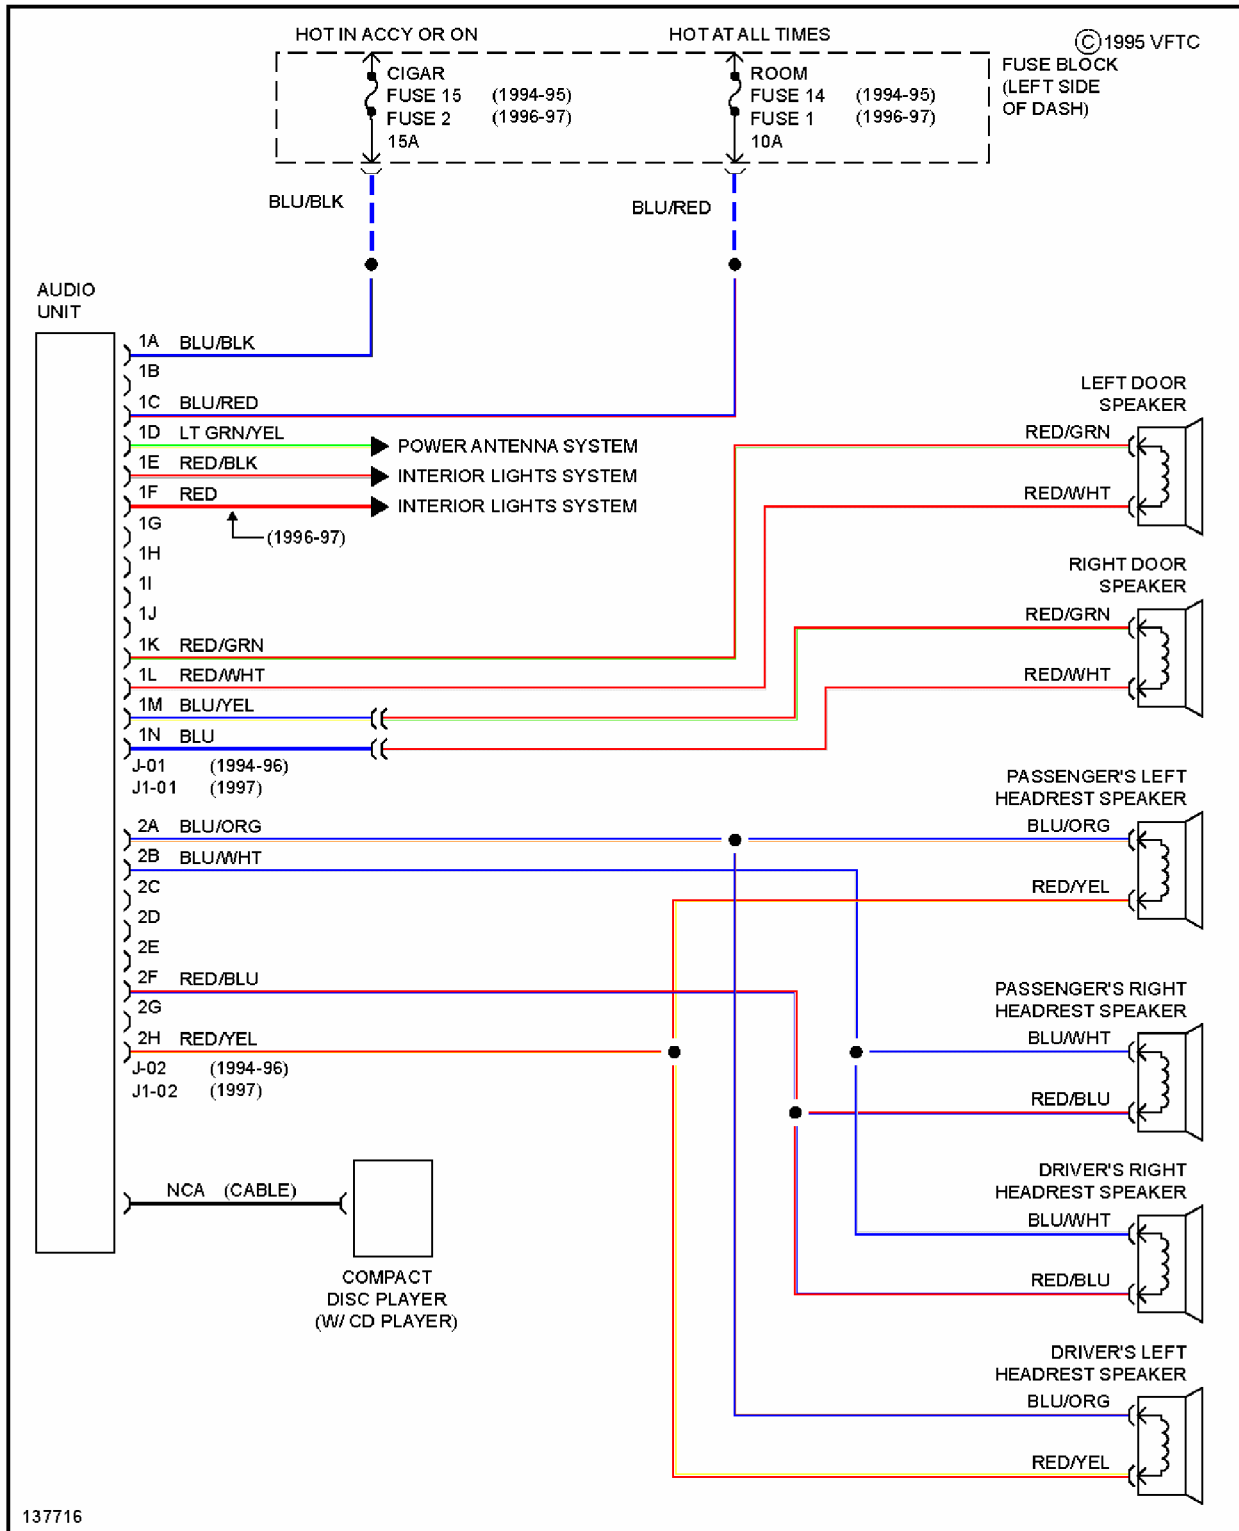

1996 Mazda MX-5 Miata

1996 System Wiring Diagrams Mazda - Miata