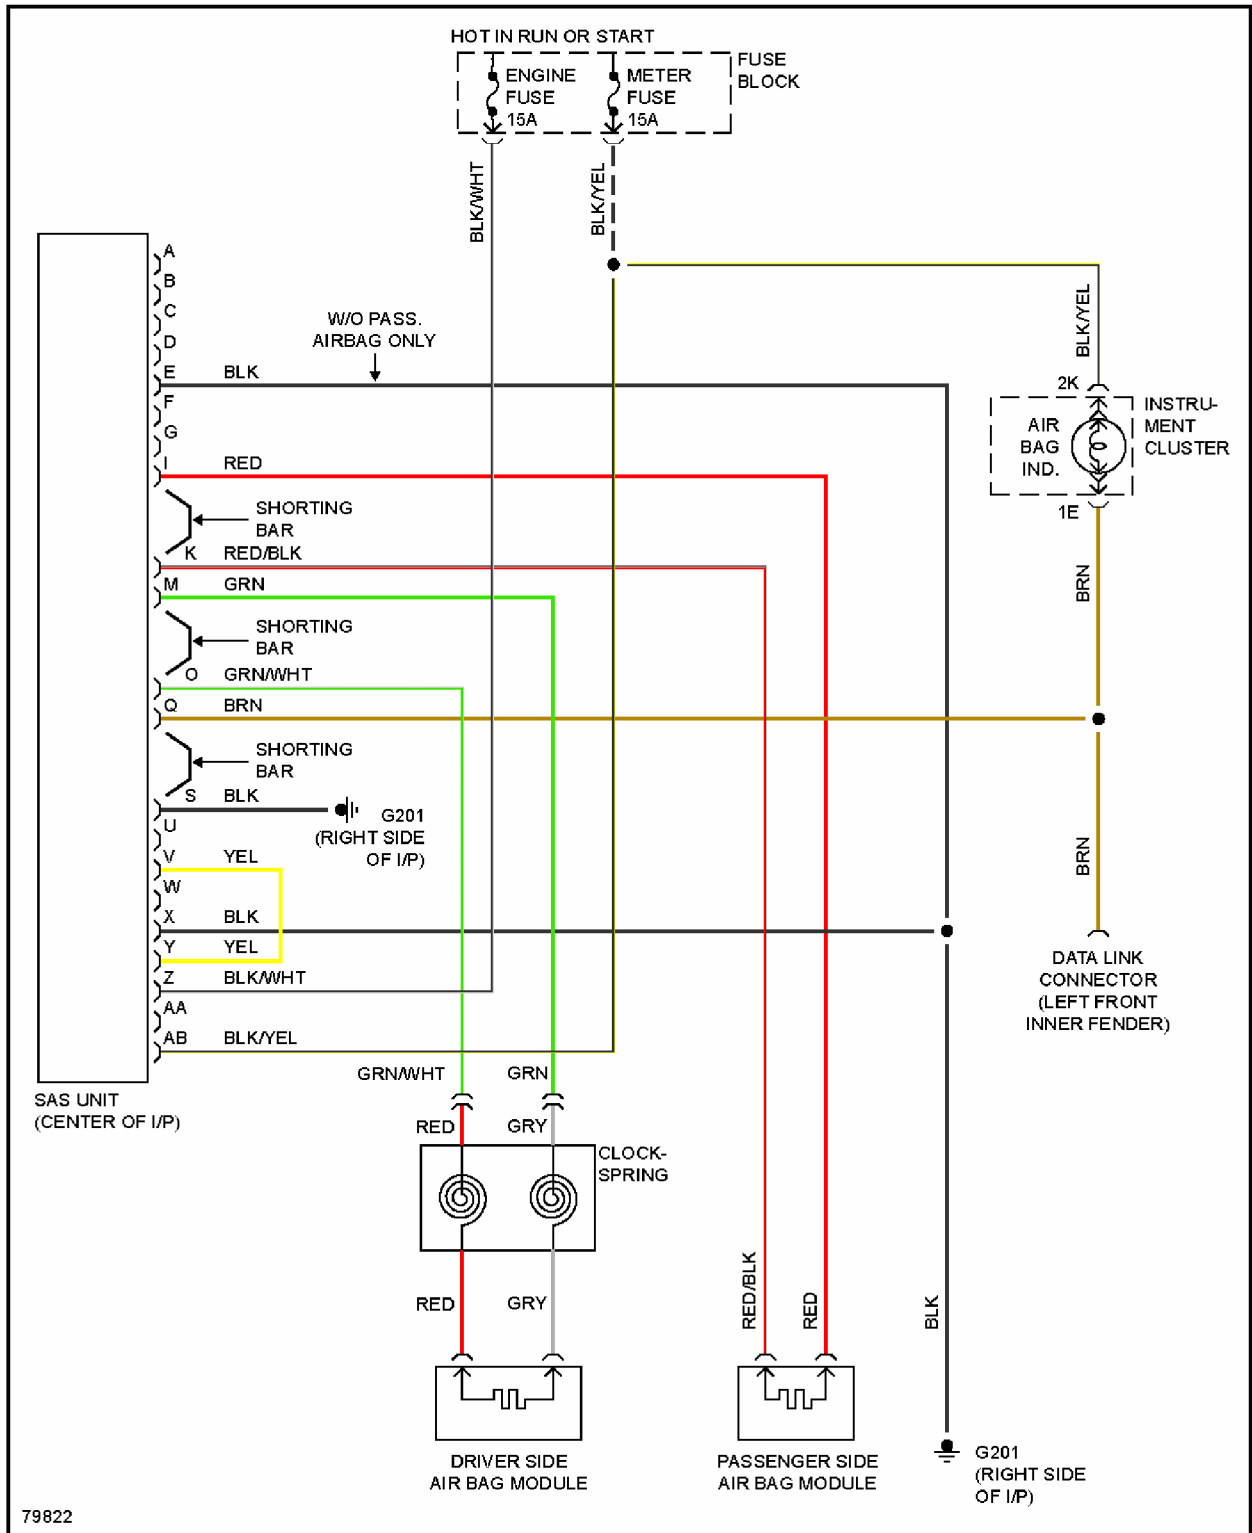

1996 Mazda MX-5 Miata

1996 System Wiring Diagrams Mazda - Miata

79822

Fig. 29: Supplemental Restraint Circuit

TRANSMISSION