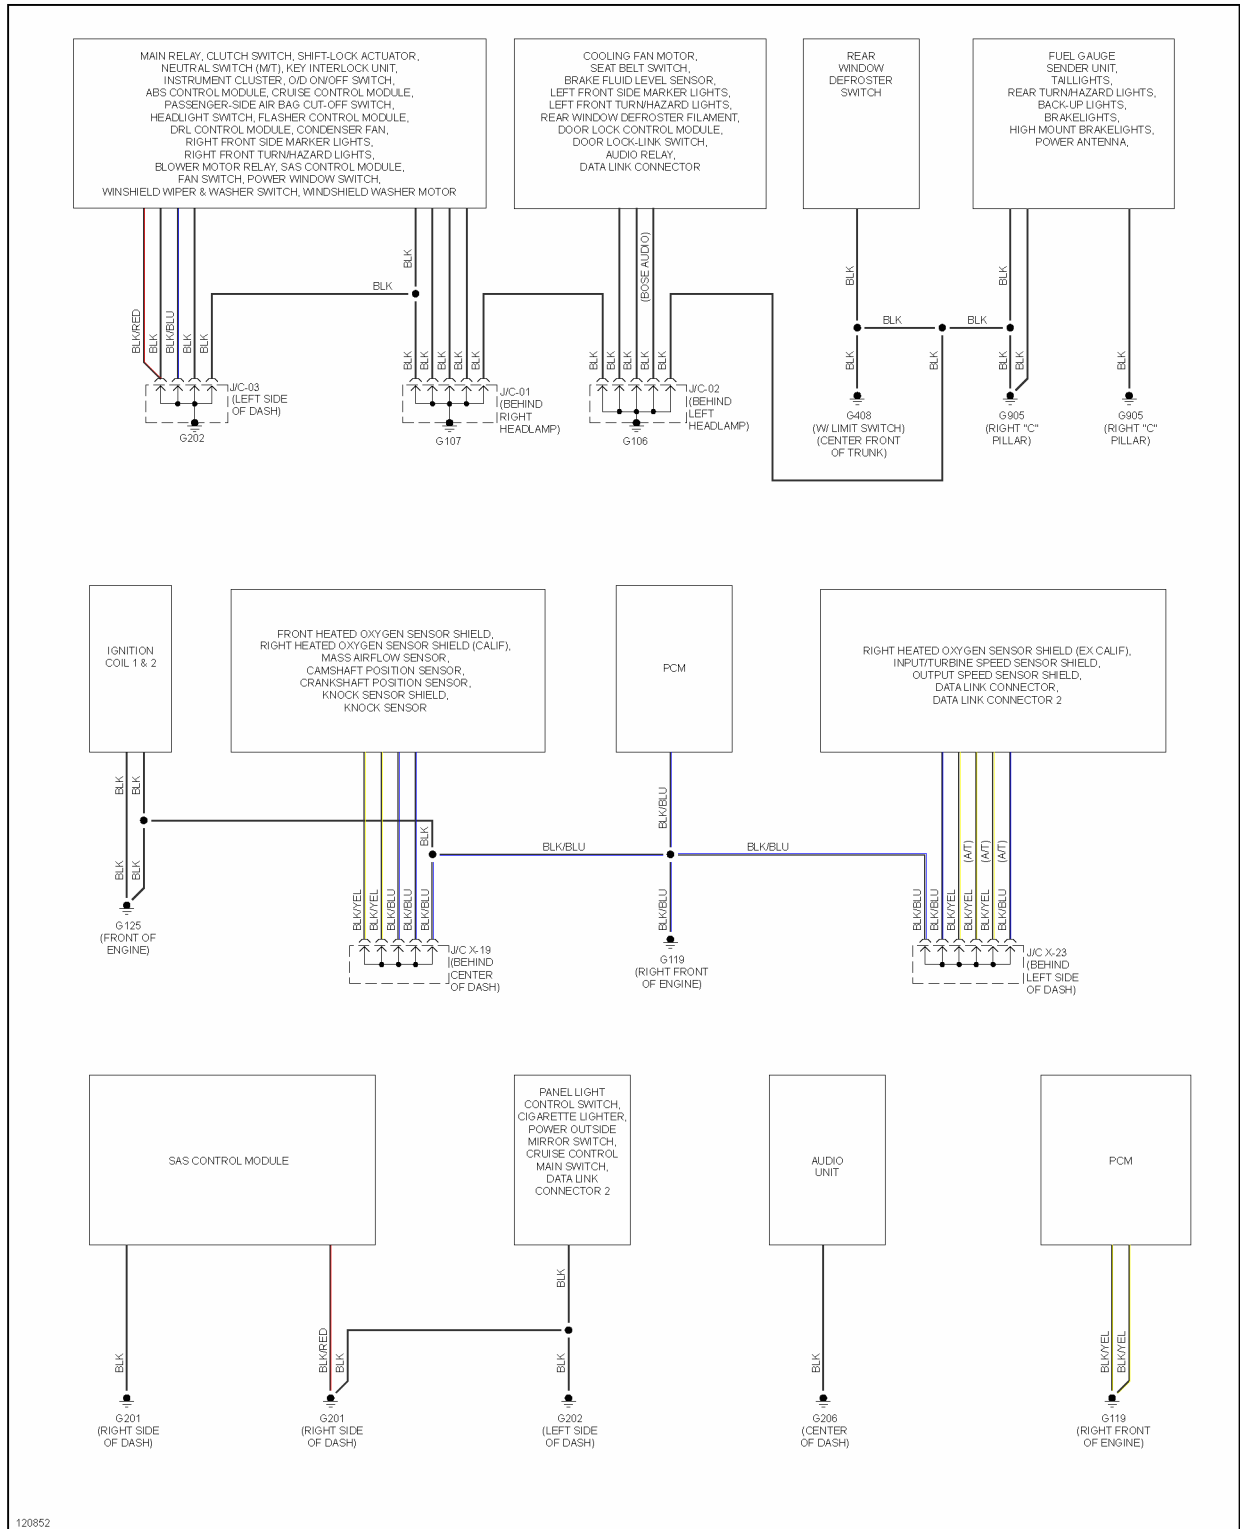

1999 Mazda MX-5 Miata

1999 System Wiring Diagrams Mazda - Miata

Fig. 10: 1.8L, Engine Performance Circuits (3 of 3)

EXTERIOR LIGHTS

1999 Mazda MX-5 Miata

1999 System Wiring Diagrams Mazda - Miata

Fig. 11: Backup Lamps Circuit

1999 Mazda MX-5 Miata

1999 System Wiring Diagrams Mazda - Miata

Fig. 12: Exterior Lamps Circuit

GROUND DISTRIBUTION

1999 Mazda MX-5 Miata

1999 System Wiring Diagrams Mazda - Miata

120852

Fig. 13: Ground Distribution Circuit

HEADLIGHTS

1999 Mazda MX-5 Miata

1999 System Wiring Diagrams Mazda - Miata

Fig. 14: Headlight Circuit, W/ DRL

1999 Mazda MX-5 Miata

1999 System Wiring Diagrams Mazda - Miata

Fig. 15: Headlight Circuit, W/O DRL

HORN

Fig. 16: Horn Circuit

INSTRUMENT CLUSTER

1999 Mazda MX-5 Miata

1999 System Wiring Diagrams Mazda - Miata

Fig. 17: Instrument Cluster Circuit

INTERIOR LIGHTS

1999 Mazda MX-5 Miata