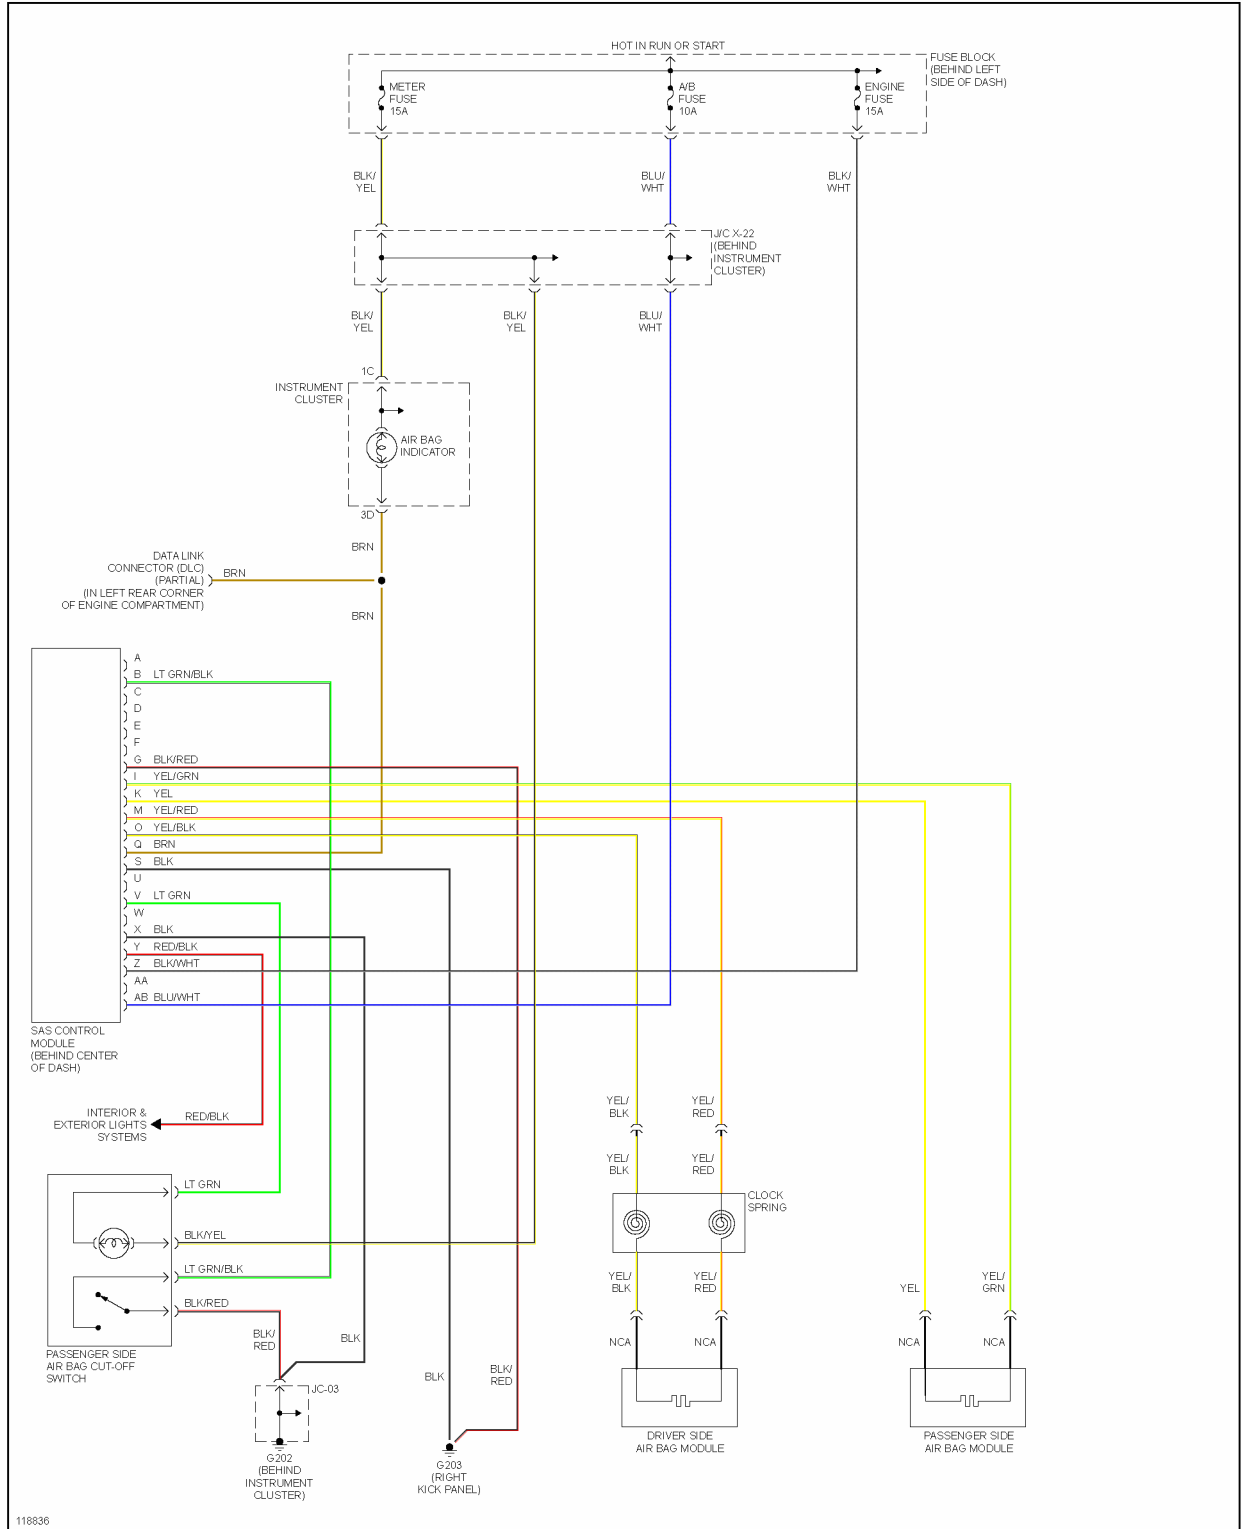

1999 Mazda MX-5 Miata

1999 System Wiring Diagrams Mazda - Miata

Fig. 26: Shift Interlock Circuit

STARTING/CHARGING

1999 Mazda MX-5 Miata

1999 System Wiring Diagrams Mazda - Miata

Fig. 27: Charging Circuit

Fig. 28: Starting Circuit

SUPPLEMENTAL RESTRAINTS

1999 Mazda MX-5 Miata

1999 System Wiring Diagrams Mazda - Miata

Fig. 29: Supplemental Restraint Circuit

TRANSMISSION

1999 Mazda MX-5 Miata

1999 System Wiring Diagrams Mazda - Miata

135295

Fig. 30: A/T Circuit

WARNING SYSTEMS

1999 Mazda MX-5 Miata

1999 System Wiring Diagrams Mazda - Miata

Fig. 31: Warning System Circuits

WIPER/WASHER

1999 Mazda MX-5 Miata

1999 System Wiring Diagrams Mazda - Miata