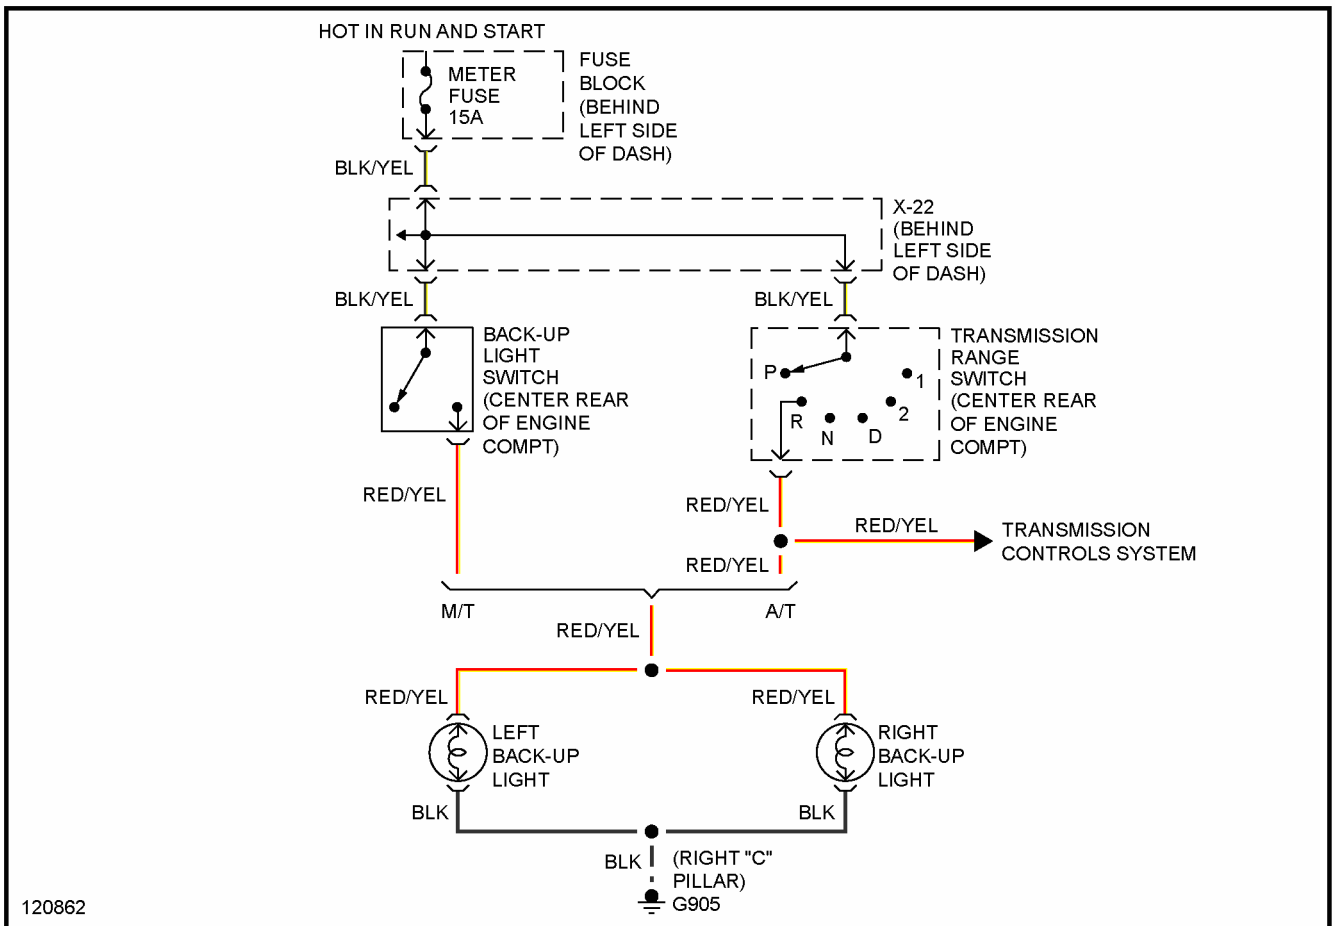

1999 Mazda MX-5 Miata

1999 System Wiring Diagrams Mazda - Miata

Fig. 10: 1.8L, Engine Performance Circuits (3 of 3)

EXTERIOR LIGHTS

1999 Mazda MX-5 Miata

1999 System Wiring Diagrams Mazda - Miata

Fig. 11: Backup Lamps Circuit