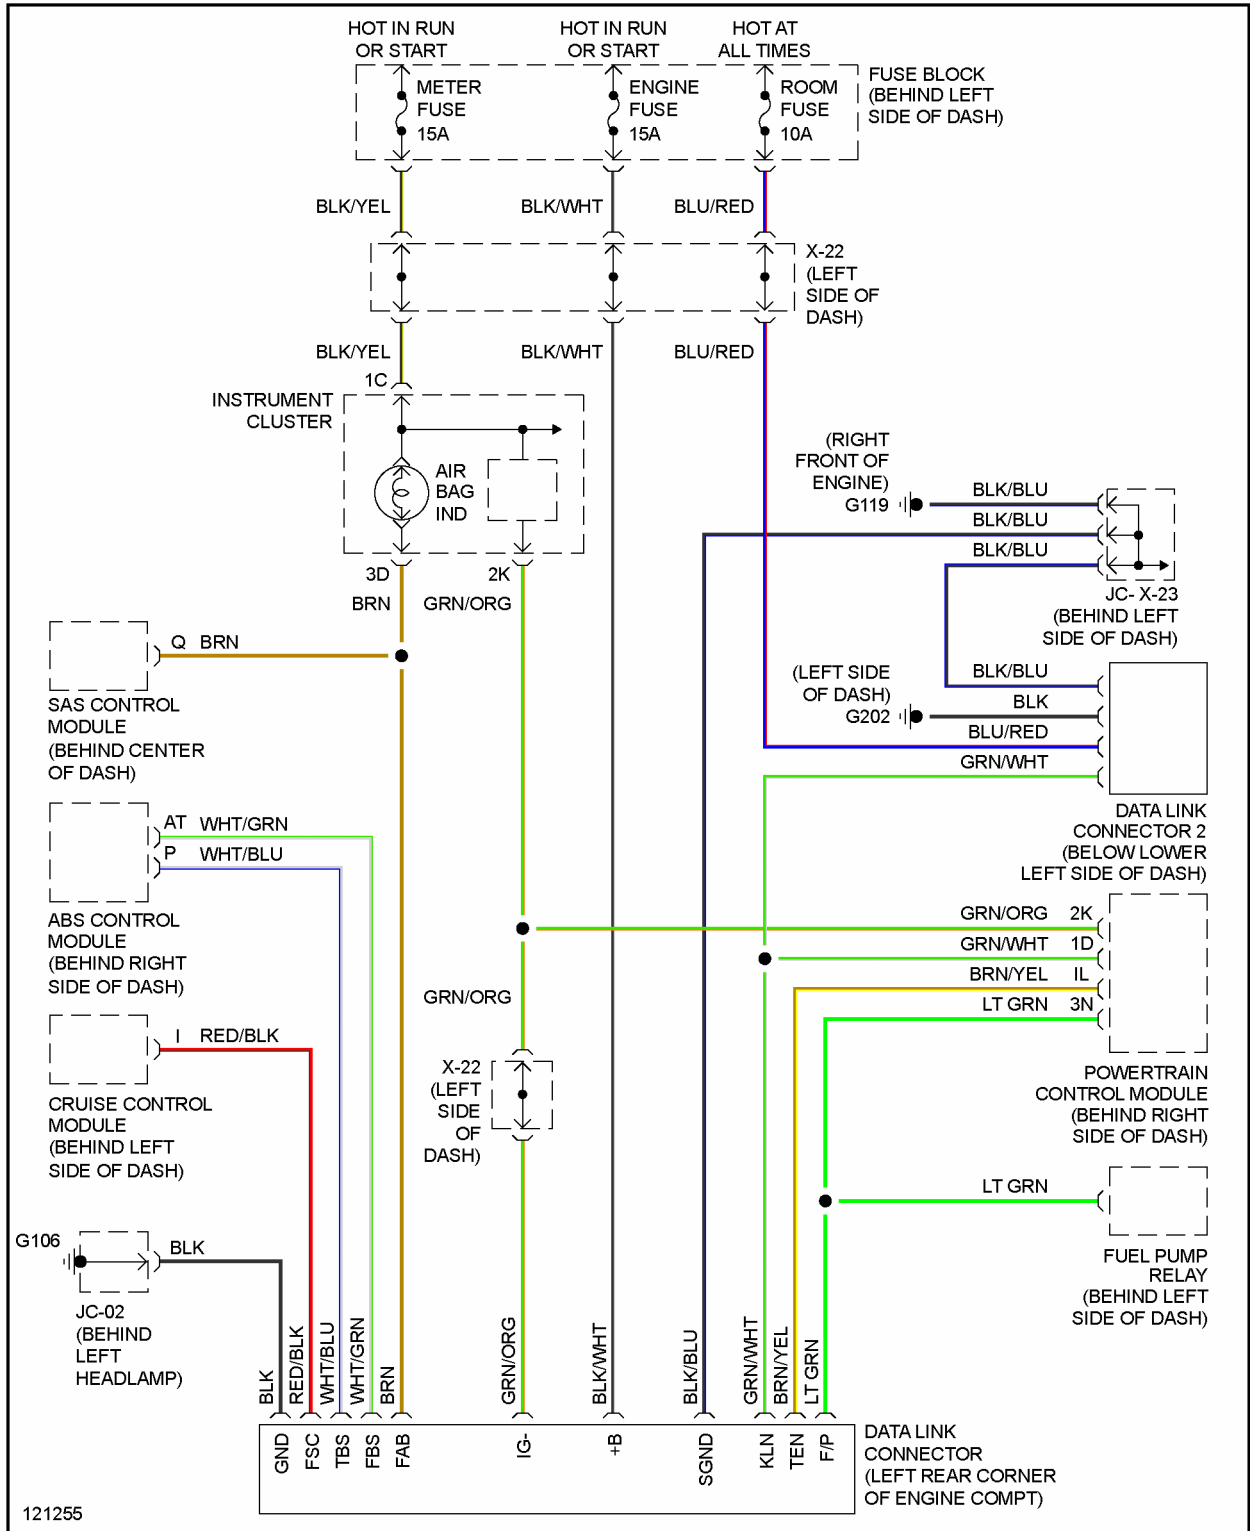

1999 Mazda MX-5 Miata

1999 System Wiring Diagrams Mazda - Miata

Fig. 2: Manual A/C Circuit

ANTI-LOCK BRAKES

1999 Mazda MX-5 Miata

1999 System Wiring Diagrams Mazda - Miata

Fig. 3: Anti-lock Brake Circuits

COMPUTER DATA LINES

1999 Mazda MX-5 Miata

1999 System Wiring Diagrams Mazda - Miata

Fig. 4: Computer Data Lines

COOLING FAN

1999 Mazda MX-5 Miata

1999 System Wiring Diagrams Mazda - Miata

Fig. 5: Cooling Fan Circuit

CRUISE CONTROL

1999 Mazda MX-5 Miata

1999 System Wiring Diagrams Mazda - Miata

Fig. 6: Cruise Control Circuit

DEFOGGERS

1999 Mazda MX-5 Miata

1999 System Wiring Diagrams Mazda - Miata

Fig. 7: Defogger Circuit

1999 Mazda MX-5 Miata

1999 System Wiring Diagrams Mazda - Miata

1.8L

Fig. 8: 1.8L, Engine Performance Circuits (1 of 3)

1999 Mazda MX-5 Miata

1999 System Wiring Diagrams Mazda - Miata

Fig. 9: 1.8L, Engine Performance Circuits (2 of 3)