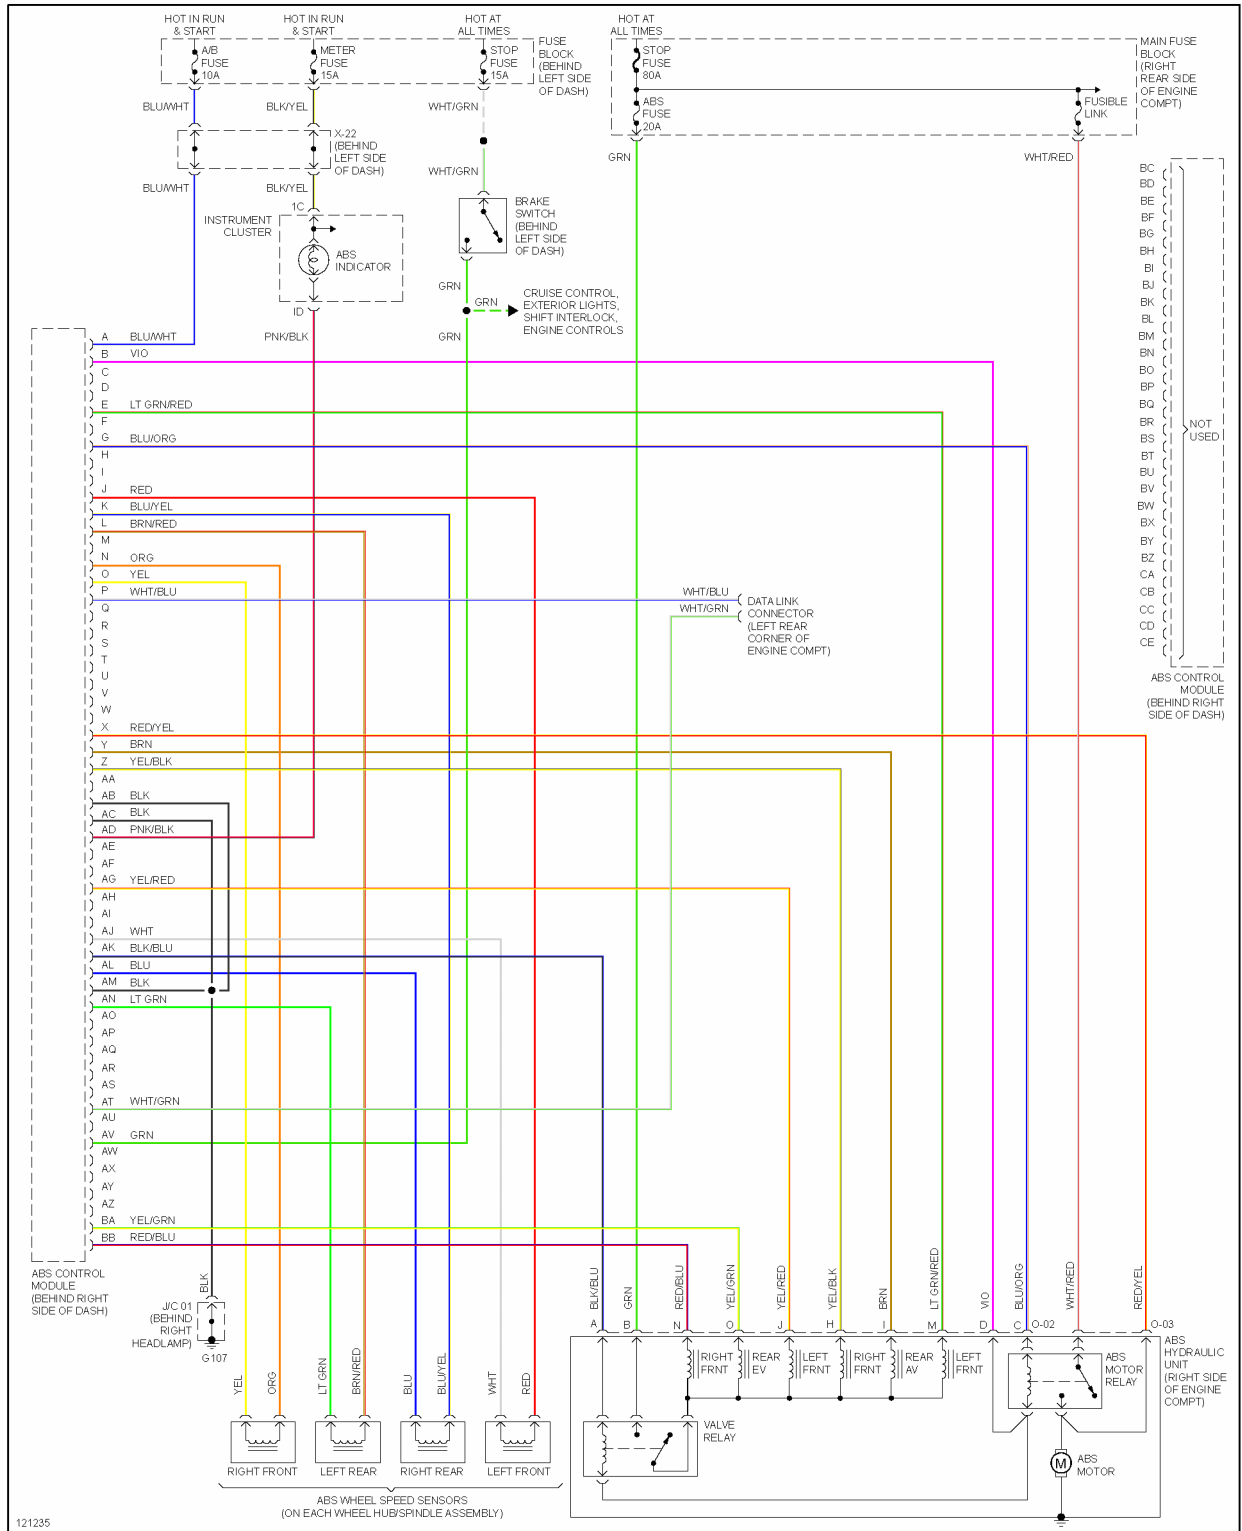

1999 Mazda MX-5 Miata

1999 System Wiring Diagrams Mazda - Miata

1999 System Wiring Diagrams

Mazda - Miata

AIR CONDITIONING

1999 Mazda MX-5 Miata

1999 System Wiring Diagrams Mazda - Miata

Fig. 1: Heater Circuit

1999 Mazda MX-5 Miata

1999 System Wiring Diagrams Mazda - Miata

Fig. 2: Manual A/C Circuit

ANTI-LOCK BRAKES

1999 Mazda MX-5 Miata

1999 System Wiring Diagrams Mazda - Miata

Fig. 3: Anti-lock Brake Circuits

COMPUTER DATA LINES

1999 Mazda MX-5 Miata

1999 System Wiring Diagrams Mazda - Miata

Fig. 4: Computer Data Lines

COOLING FAN

1999 Mazda MX-5 Miata

1999 System Wiring Diagrams Mazda - Miata

Fig. 5: Cooling Fan Circuit

CRUISE CONTROL

1999 Mazda MX-5 Miata

1999 System Wiring Diagrams Mazda - Miata

Fig. 6: Cruise Control Circuit

DEFOGGERS

1999 Mazda MX-5 Miata

1999 System Wiring Diagrams Mazda - Miata

Fig. 7: Defogger Circuit

1999 Mazda MX-5 Miata