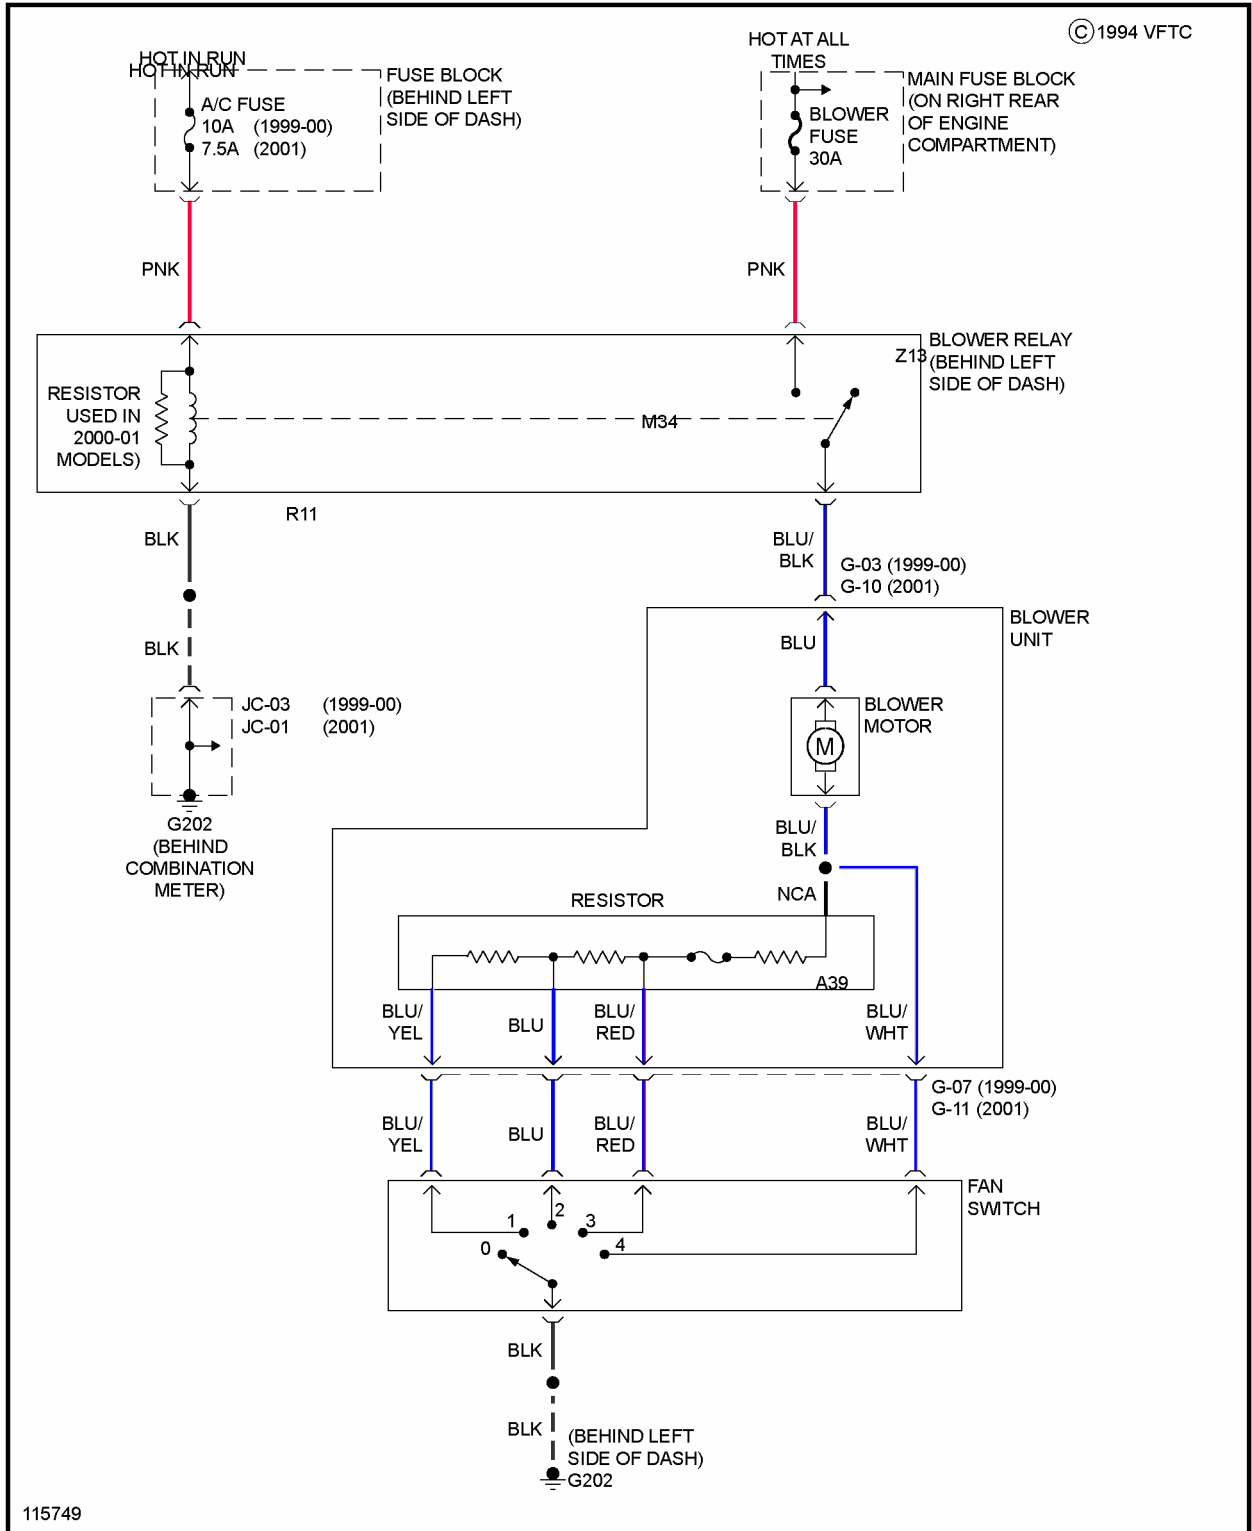

1999 Mazda MX-5 Miata

1999 System Wiring Diagrams Mazda - Miata

1999 System Wiring Diagrams

Mazda - Miata

AIR CONDITIONING

1999 Mazda MX-5 Miata

1999 System Wiring Diagrams Mazda - Miata

Fig. 1: Heater Circuit

1999 Mazda MX-5 Miata

1999 System Wiring Diagrams Mazda - Miata

Fig. 2: Manual A/C Circuit

ANTI-LOCK BRAKES

1999 Mazda MX-5 Miata

1999 System Wiring Diagrams Mazda - Miata

Fig. 3: Anti-lock Brake Circuits

COMPUTER DATA LINES

1999 Mazda MX-5 Miata

1999 System Wiring Diagrams Mazda - Miata

Fig. 4: Computer Data Lines

COOLING FAN

1999 Mazda MX-5 Miata

1999 System Wiring Diagrams Mazda - Miata

Fig. 5: Cooling Fan Circuit

CRUISE CONTROL