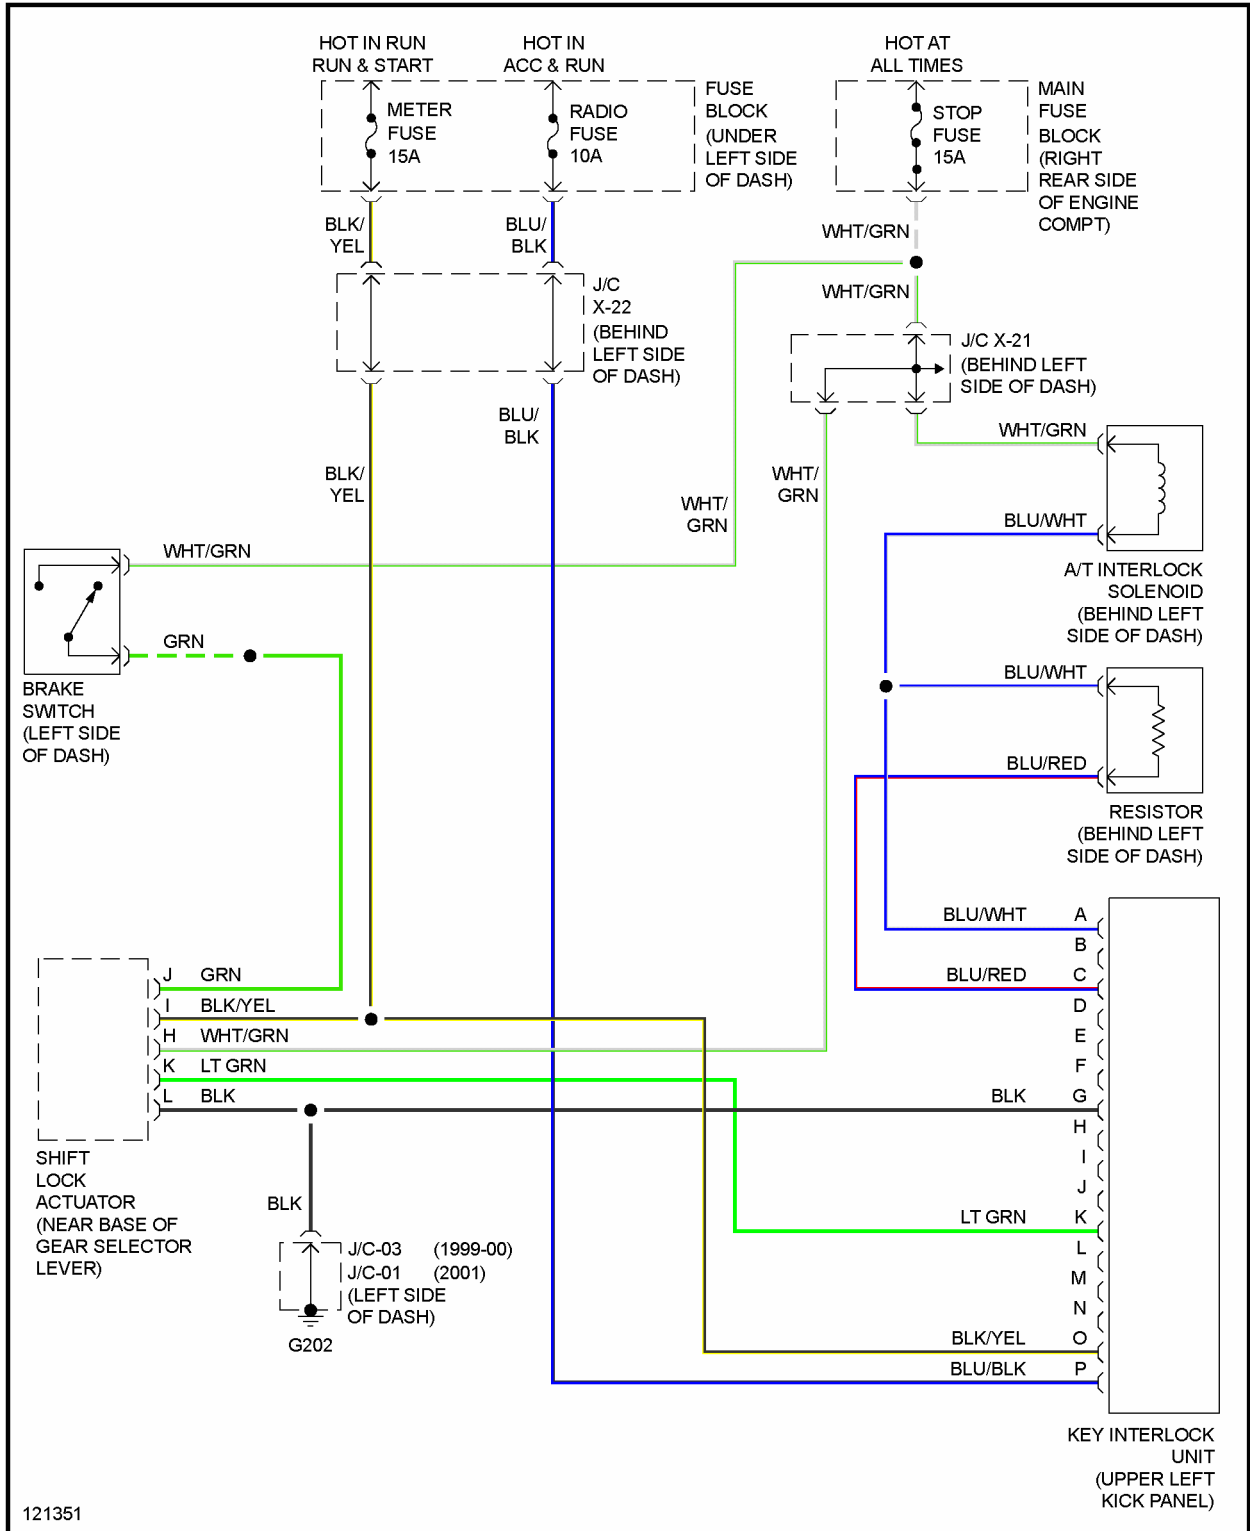

1999 Mazda MX-5 Miata

1999 System Wiring Diagrams Mazda - Miata

121248

Fig. 24: Radio Circuits, Bose

1999 Mazda MX-5 Miata

1999 System Wiring Diagrams Mazda - Miata

Fig. 25: Radio Circuits, Standard

SHIFT INTERLOCKS

1999 Mazda MX-5 Miata

1999 System Wiring Diagrams Mazda - Miata

Fig. 26: Shift Interlock Circuit

STARTING/CHARGING

1999 Mazda MX-5 Miata

1999 System Wiring Diagrams Mazda - Miata

Fig. 27: Charging Circuit

Fig. 28: Starting Circuit

SUPPLEMENTAL RESTRAINTS

1999 Mazda MX-5 Miata

1999 System Wiring Diagrams Mazda - Miata

Fig. 29: Supplemental Restraint Circuit

TRANSMISSION

1999 Mazda MX-5 Miata

1999 System Wiring Diagrams Mazda - Miata

135295