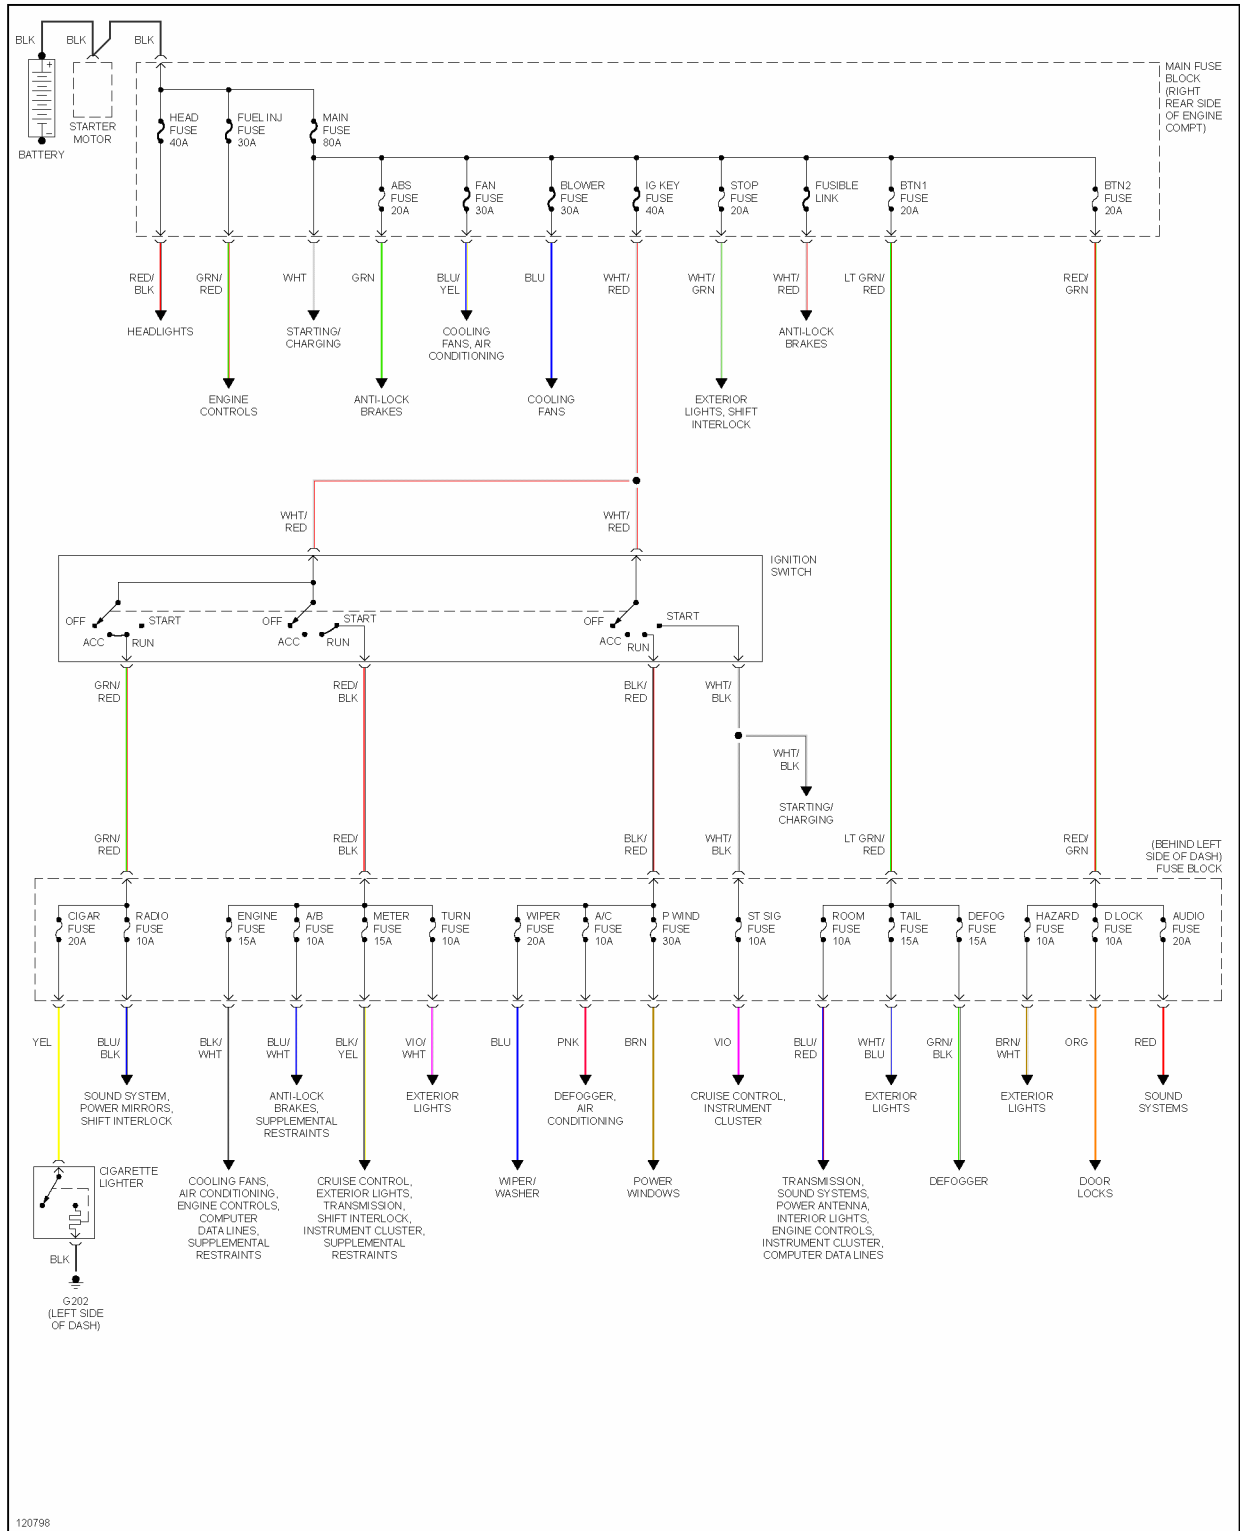

1999 System Wiring Diagrams Mazda - Miata

Fig. 18: Interior Light Circuit

POWER ANTENNA

1999 Mazda MX-5 Miata

1999 System Wiring Diagrams Mazda - Miata

Fig. 19: Power Antenna Circuit

POWER DISTRIBUTION

1999 Mazda MX-5 Miata

1999 System Wiring Diagrams Mazda - Miata

Fig. 20: Power Distribution Circuit

POWER DOOR LOCKS

1999 Mazda MX-5 Miata

1999 System Wiring Diagrams Mazda - Miata

121231

Fig. 21: Power Door Lock Circuit

POWER MIRRORS

1999 Mazda MX-5 Miata

1999 System Wiring Diagrams Mazda - Miata

Fig. 22: Power Mirror Circuit

POWER WINDOWS

1999 Mazda MX-5 Miata

1999 System Wiring Diagrams Mazda - Miata

Fig. 23: Power Window Circuit

RADIO

1999 Mazda MX-5 Miata

1999 System Wiring Diagrams Mazda - Miata

121248

Fig. 24: Radio Circuits, Bose

1999 Mazda MX-5 Miata

1999 System Wiring Diagrams Mazda - Miata

Fig. 25: Radio Circuits, Standard

SHIFT INTERLOCKS