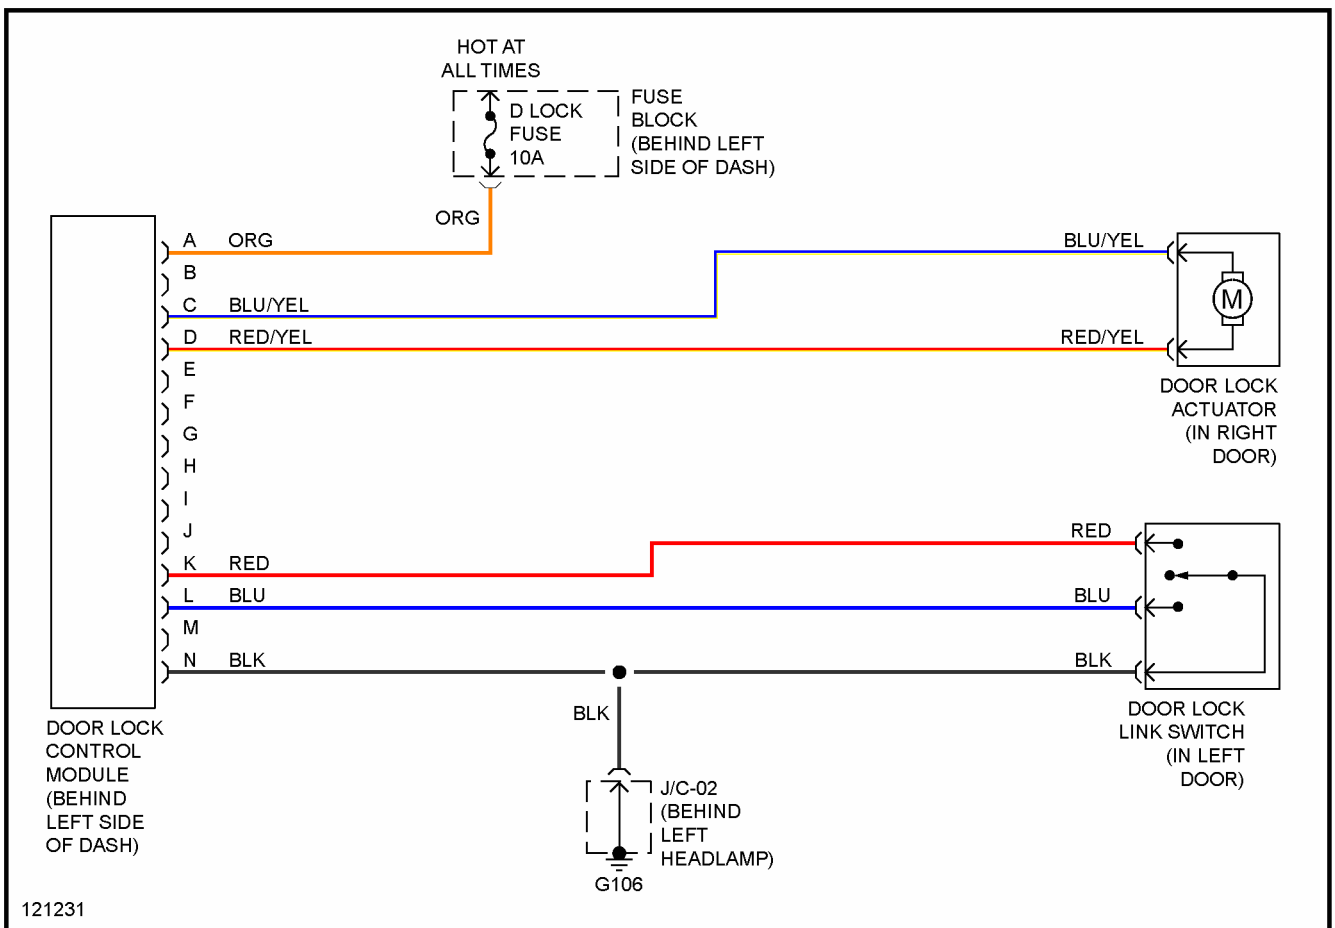

1999 System Wiring Diagrams Mazda - Miata

Fig. 18: Interior Light Circuit

POWER ANTENNA

1999 Mazda MX-5 Miata

1999 System Wiring Diagrams Mazda - Miata

Fig. 19: Power Antenna Circuit

POWER DISTRIBUTION

1999 Mazda MX-5 Miata

1999 System Wiring Diagrams Mazda - Miata

Fig. 20: Power Distribution Circuit

POWER DOOR LOCKS

1999 Mazda MX-5 Miata

1999 System Wiring Diagrams Mazda - Miata

121231

Fig. 21: Power Door Lock Circuit

POWER MIRRORS

1999 Mazda MX-5 Miata

1999 System Wiring Diagrams Mazda - Miata

Fig. 22: Power Mirror Circuit

POWER WINDOWS

1999 Mazda MX-5 Miata

1999 System Wiring Diagrams Mazda - Miata

Fig. 23: Power Window Circuit

RADIO