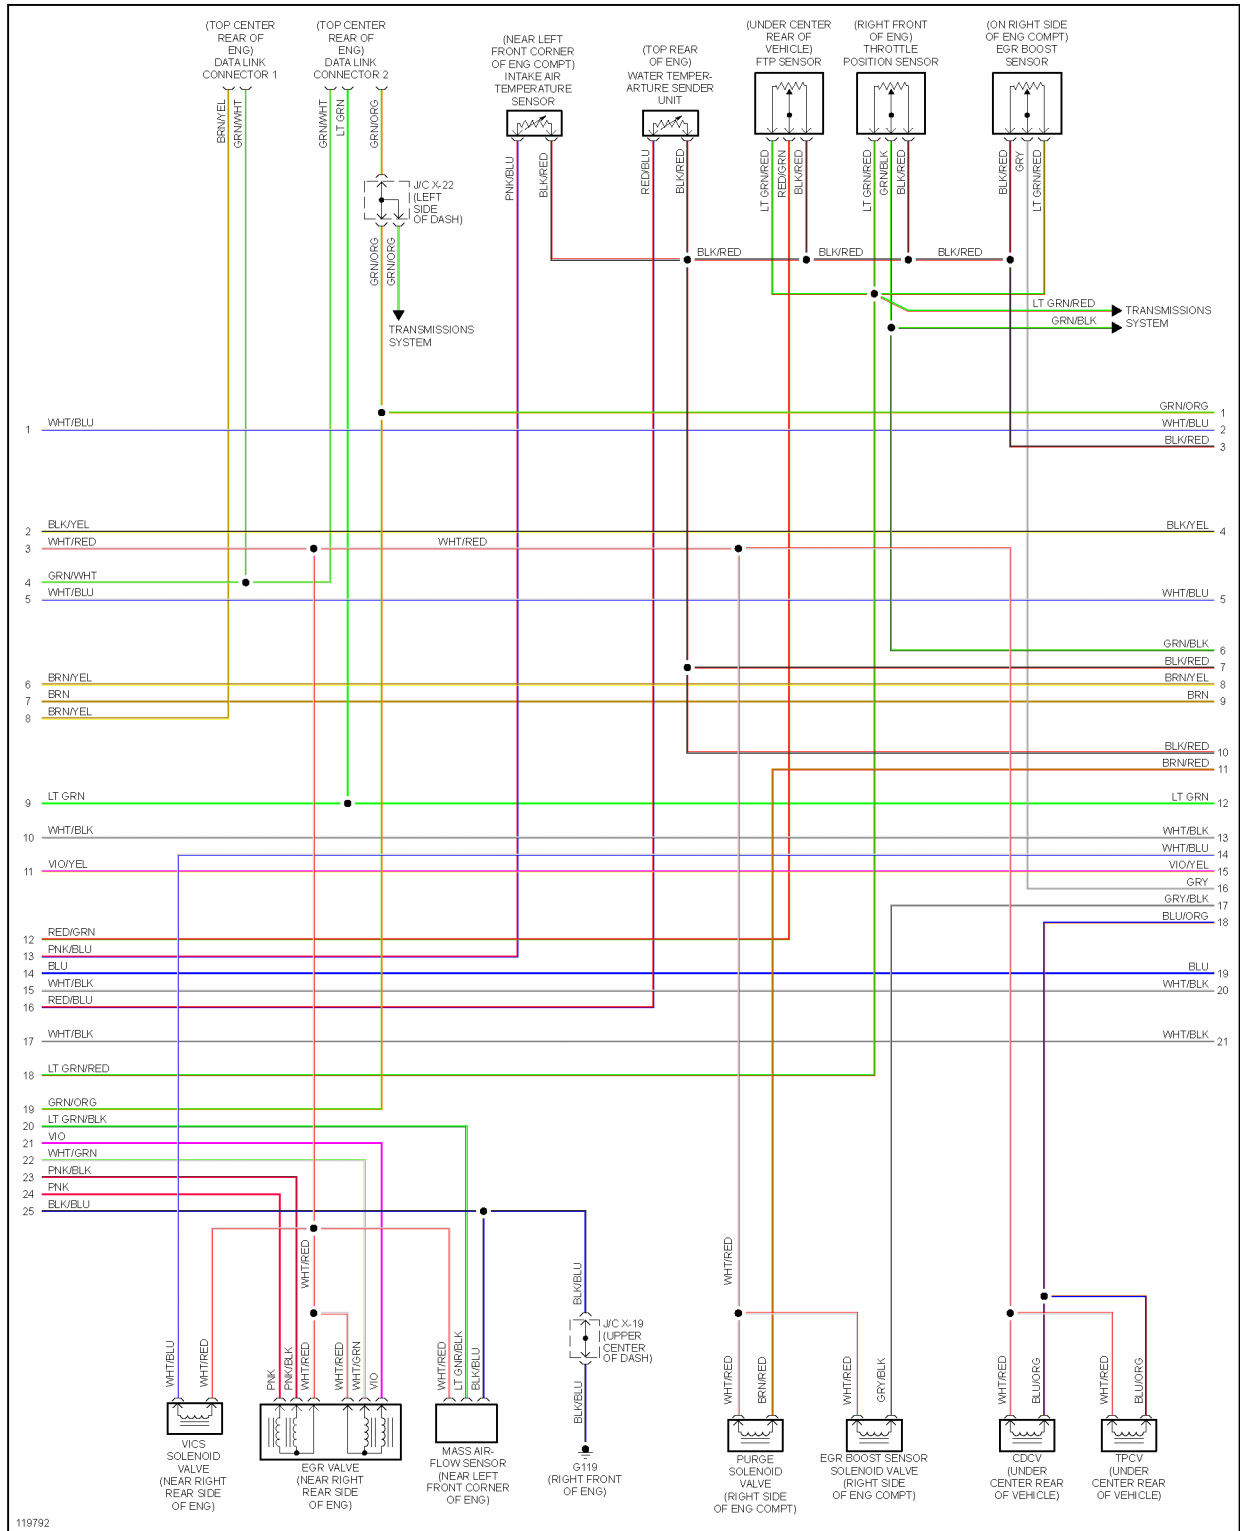

1999 Mazda MX-5 Miata

1999 System Wiring Diagrams Mazda - Miata

Fig. 6: Cruise Control Circuit

DEFOGGERS

1999 Mazda MX-5 Miata

1999 System Wiring Diagrams Mazda - Miata

Fig. 7: Defogger Circuit

1999 Mazda MX-5 Miata

1999 System Wiring Diagrams Mazda - Miata

1.8L

Fig. 8: 1.8L, Engine Performance Circuits (1 of 3)

1999 Mazda MX-5 Miata

1999 System Wiring Diagrams Mazda - Miata

Fig. 9: 1.8L, Engine Performance Circuits (2 of 3)

1999 Mazda MX-5 Miata

1999 System Wiring Diagrams Mazda - Miata

Fig. 10: 1.8L, Engine Performance Circuits (3 of 3)

EXTERIOR LIGHTS

1999 Mazda MX-5 Miata

1999 System Wiring Diagrams Mazda - Miata

Fig. 11: Backup Lamps Circuit

1999 Mazda MX-5 Miata

1999 System Wiring Diagrams Mazda - Miata

Fig. 12: Exterior Lamps Circuit

GROUND DISTRIBUTION

1999 Mazda MX-5 Miata

1999 System Wiring Diagrams Mazda - Miata

120852

Fig. 13: Ground Distribution Circuit