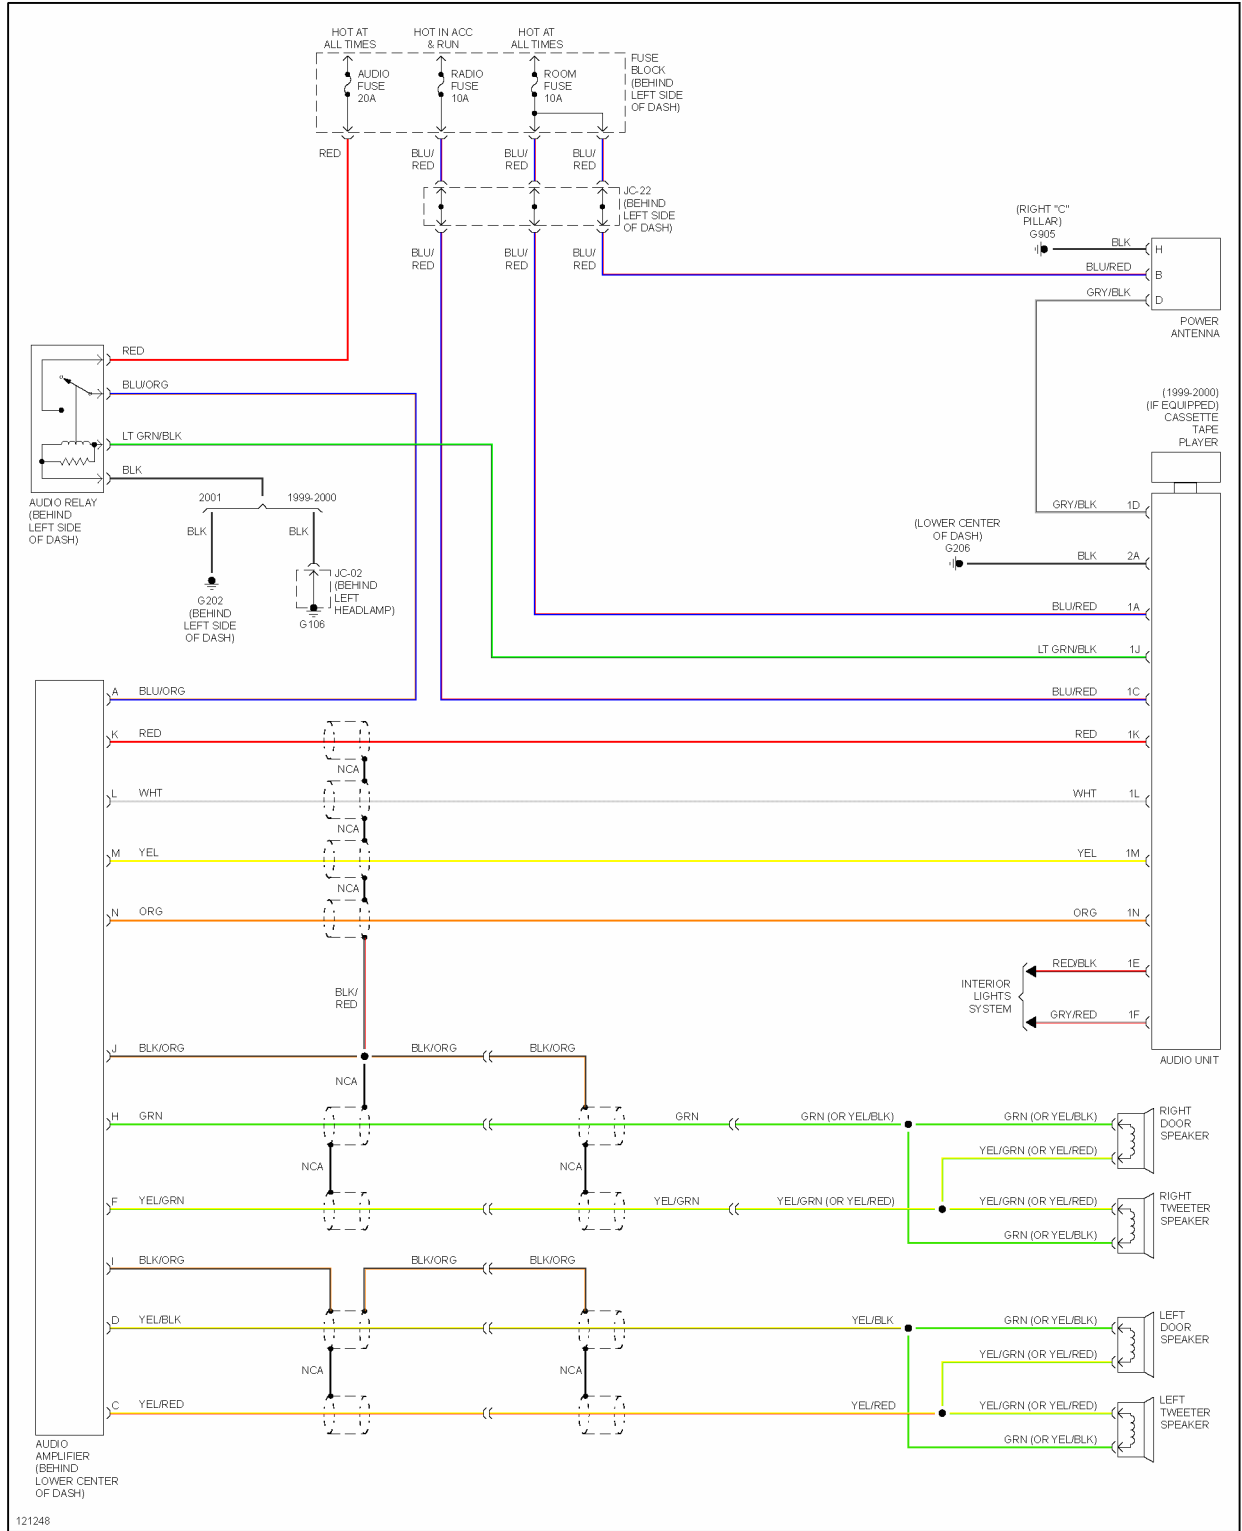

1999 System Wiring Diagrams Mazda - Miata

Fig. 20: Power Distribution Circuit

POWER DOOR LOCKS

1999 Mazda MX-5 Miata

1999 System Wiring Diagrams Mazda - Miata

121231

Fig. 21: Power Door Lock Circuit

POWER MIRRORS

1999 Mazda MX-5 Miata

1999 System Wiring Diagrams Mazda - Miata

Fig. 22: Power Mirror Circuit

POWER WINDOWS

1999 Mazda MX-5 Miata

1999 System Wiring Diagrams Mazda - Miata

Fig. 23: Power Window Circuit

RADIO

1999 Mazda MX-5 Miata

1999 System Wiring Diagrams Mazda - Miata

121248

Fig. 24: Radio Circuits, Bose

1999 Mazda MX-5 Miata

1999 System Wiring Diagrams Mazda - Miata

Fig. 25: Radio Circuits, Standard

SHIFT INTERLOCKS

1999 Mazda MX-5 Miata

1999 System Wiring Diagrams Mazda - Miata

Fig. 26: Shift Interlock Circuit

STARTING/CHARGING

1999 Mazda MX-5 Miata

1999 System Wiring Diagrams Mazda - Miata

Fig. 27: Charging Circuit

Fig. 28: Starting Circuit