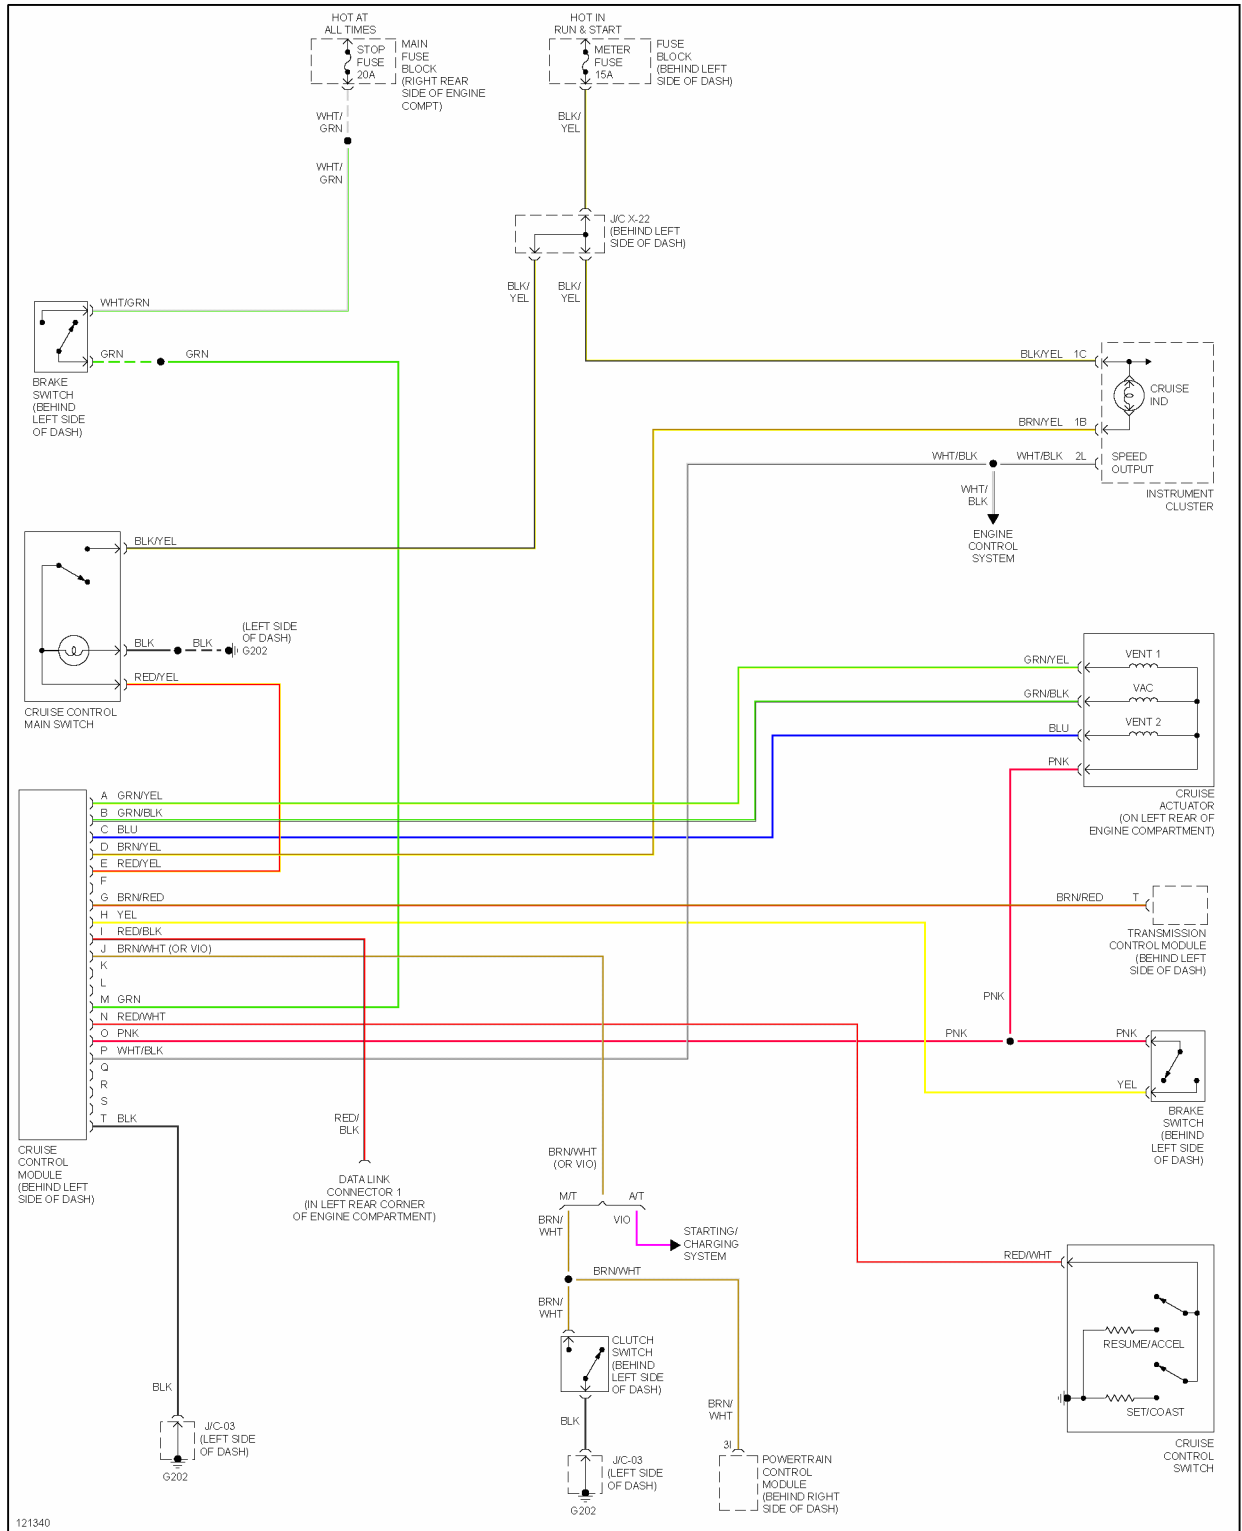

1999 Mazda MX-5 Miata

1999 System Wiring Diagrams Mazda - Miata

Fig. 4: Computer Data Lines

COOLING FAN

1999 Mazda MX-5 Miata

1999 System Wiring Diagrams Mazda - Miata

Fig. 5: Cooling Fan Circuit

CRUISE CONTROL

1999 Mazda MX-5 Miata

1999 System Wiring Diagrams Mazda - Miata

Fig. 6: Cruise Control Circuit

DEFOGGERS

1999 Mazda MX-5 Miata

1999 System Wiring Diagrams Mazda - Miata

Fig. 7: Defogger Circuit

1999 Mazda MX-5 Miata

1999 System Wiring Diagrams Mazda - Miata

1.8L

Fig. 8: 1.8L, Engine Performance Circuits (1 of 3)

1999 Mazda MX-5 Miata

1999 System Wiring Diagrams Mazda - Miata

Fig. 9: 1.8L, Engine Performance Circuits (2 of 3)

1999 Mazda MX-5 Miata

1999 System Wiring Diagrams Mazda - Miata

Fig. 10: 1.8L, Engine Performance Circuits (3 of 3)

EXTERIOR LIGHTS

1999 Mazda MX-5 Miata

1999 System Wiring Diagrams Mazda - Miata

Fig. 11: Backup Lamps Circuit