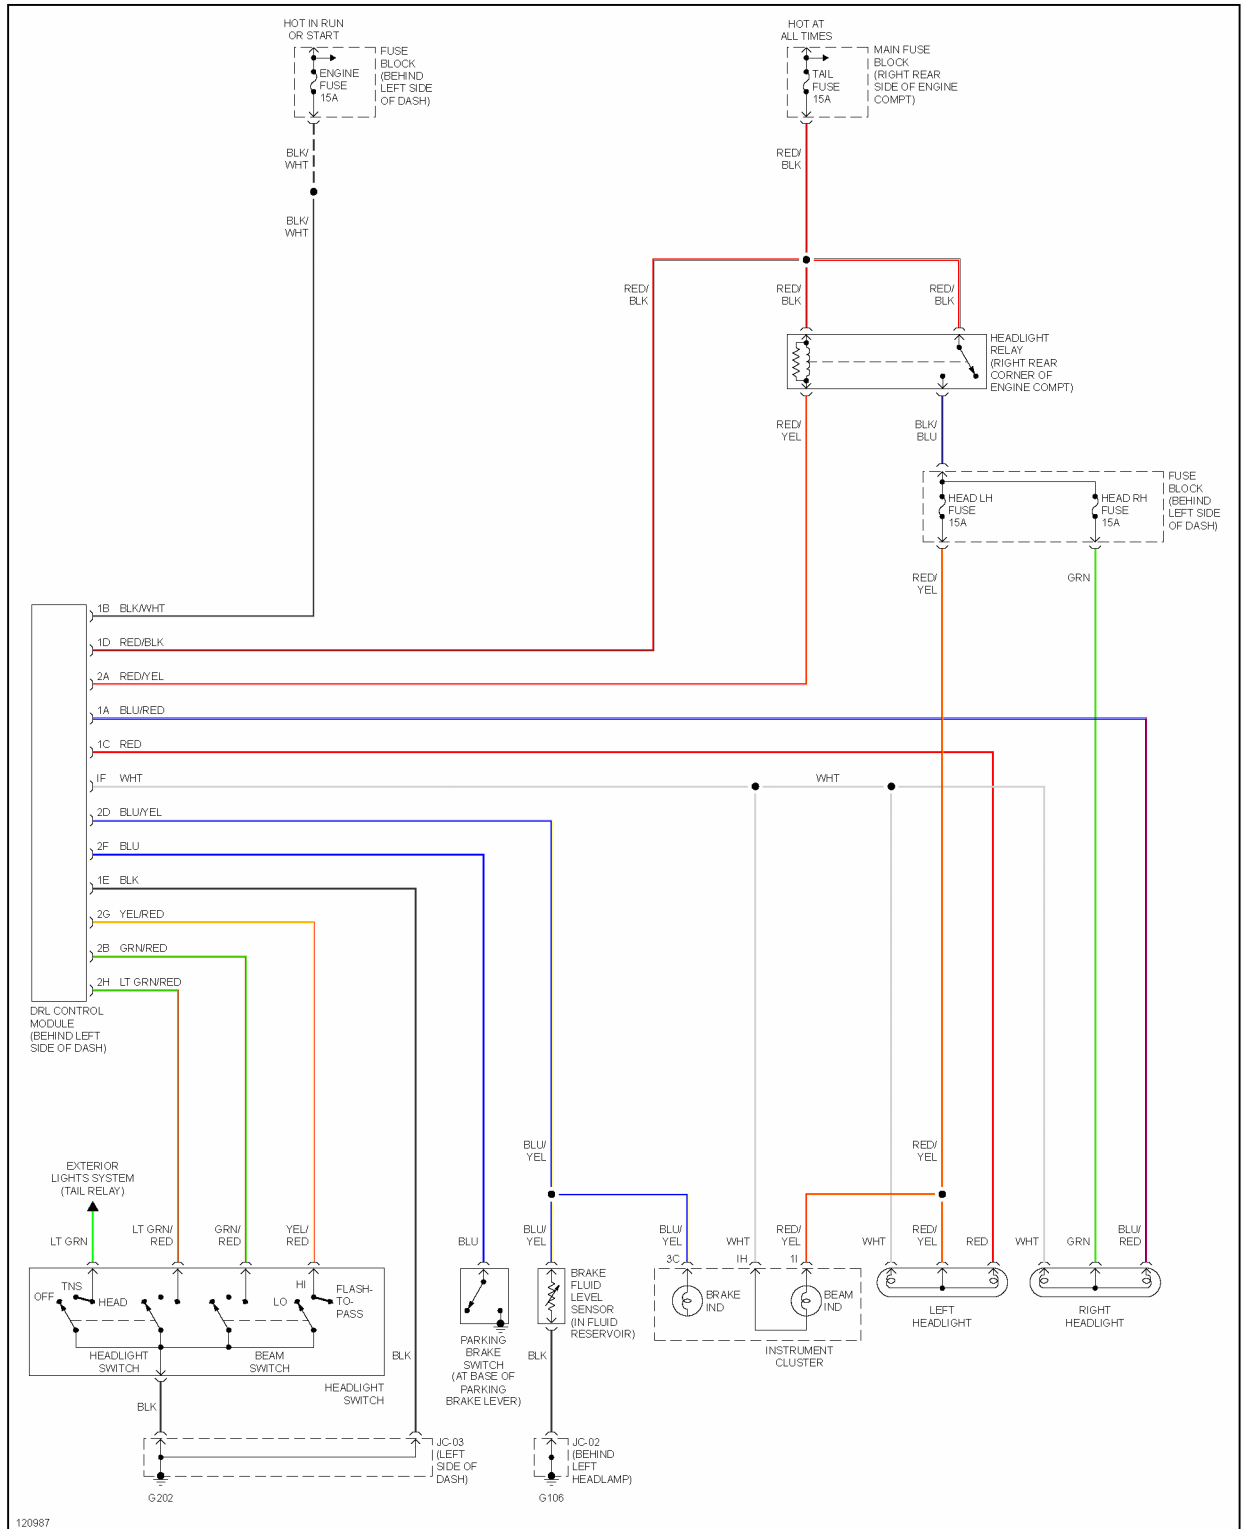

1999 Mazda MX-5 Miata

1999 System Wiring Diagrams Mazda - Miata

Fig. 12: Exterior Lamps Circuit

GROUND DISTRIBUTION

1999 Mazda MX-5 Miata

1999 System Wiring Diagrams Mazda - Miata

120852

Fig. 13: Ground Distribution Circuit

HEADLIGHTS

1999 Mazda MX-5 Miata

1999 System Wiring Diagrams Mazda - Miata

Fig. 14: Headlight Circuit, W/ DRL

1999 Mazda MX-5 Miata

1999 System Wiring Diagrams Mazda - Miata

Fig. 15: Headlight Circuit, W/O DRL

HORN

Fig. 16: Horn Circuit

INSTRUMENT CLUSTER

1999 Mazda MX-5 Miata

1999 System Wiring Diagrams Mazda - Miata

Fig. 17: Instrument Cluster Circuit

INTERIOR LIGHTS

1999 Mazda MX-5 Miata

1999 System Wiring Diagrams Mazda - Miata

Fig. 18: Interior Light Circuit

POWER ANTENNA

1999 Mazda MX-5 Miata

1999 System Wiring Diagrams Mazda - Miata

Fig. 19: Power Antenna Circuit

POWER DISTRIBUTION

1999 Mazda MX-5 Miata