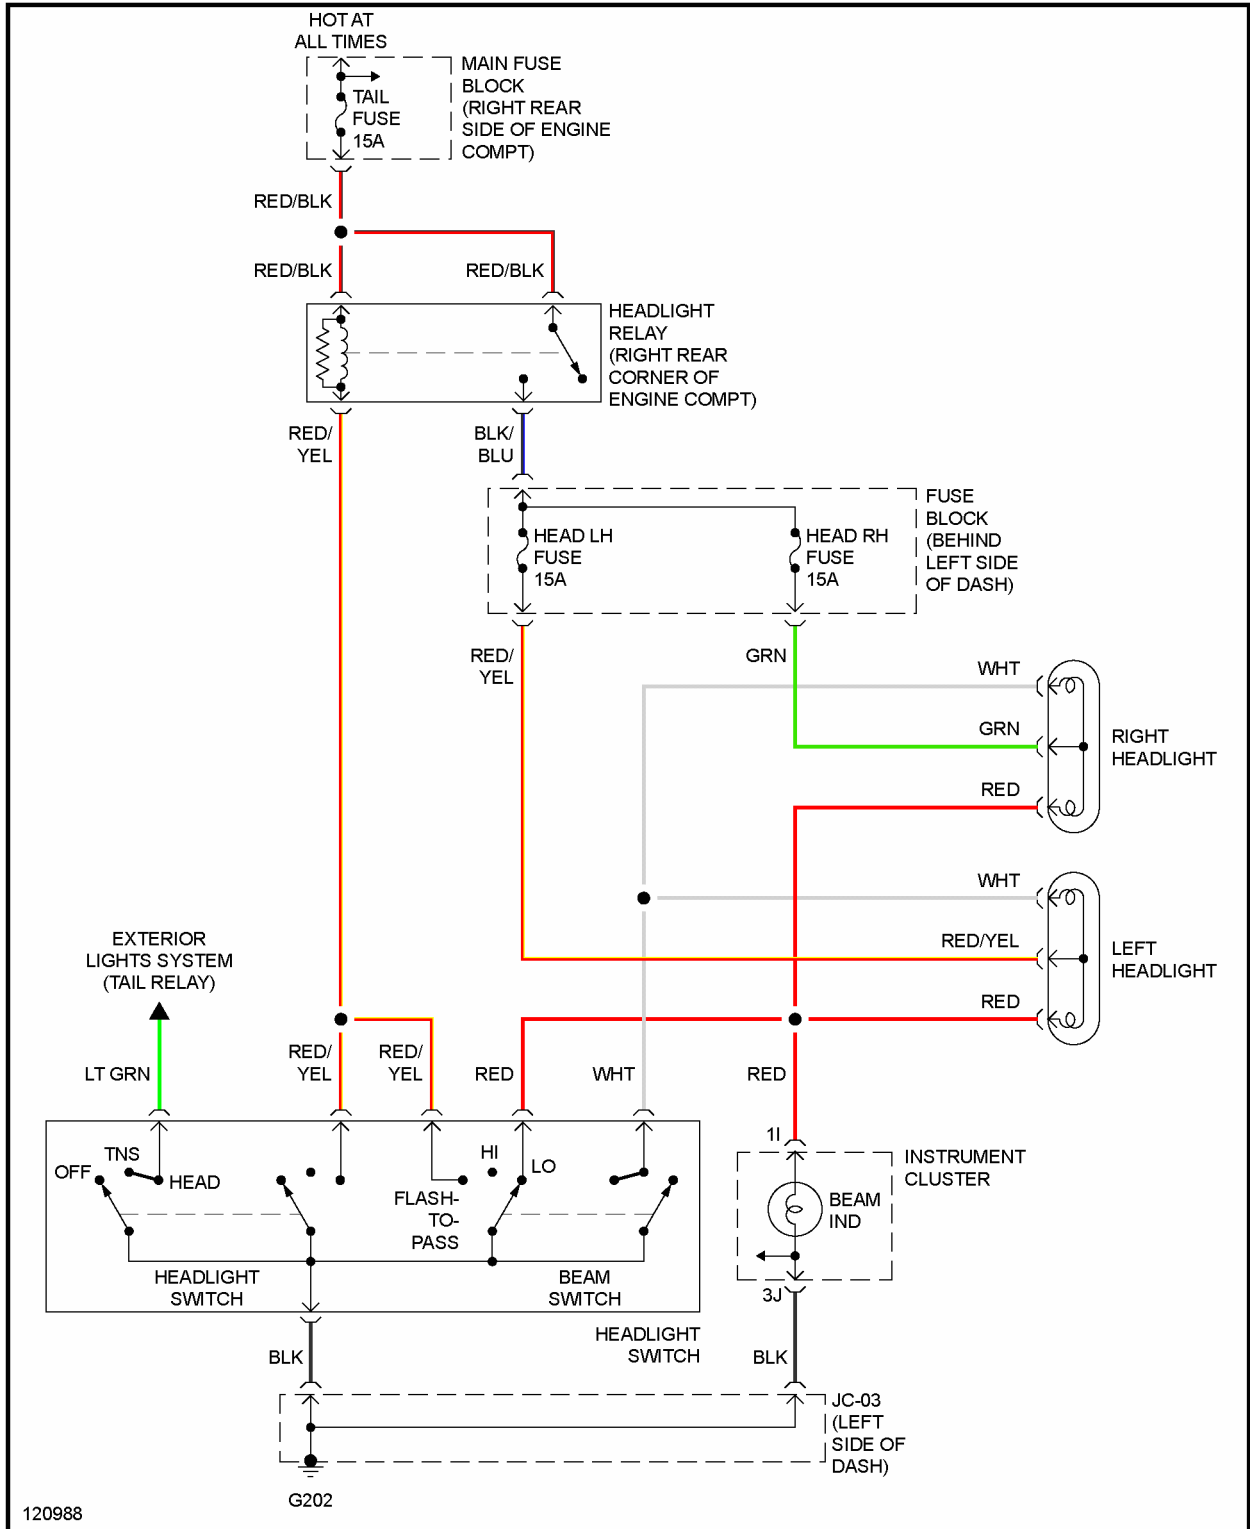

HEADLIGHTS

1999 Mazda MX-5 Miata

1999 System Wiring Diagrams Mazda - Miata

Fig. 14: Headlight Circuit, W/ DRL

1999 Mazda MX-5 Miata

1999 System Wiring Diagrams Mazda - Miata

Fig. 15: Headlight Circuit, W/O DRL

HORN

Fig. 16: Horn Circuit

INSTRUMENT CLUSTER

1999 Mazda MX-5 Miata

1999 System Wiring Diagrams Mazda - Miata

Fig. 17: Instrument Cluster Circuit

INTERIOR LIGHTS

1999 Mazda MX-5 Miata