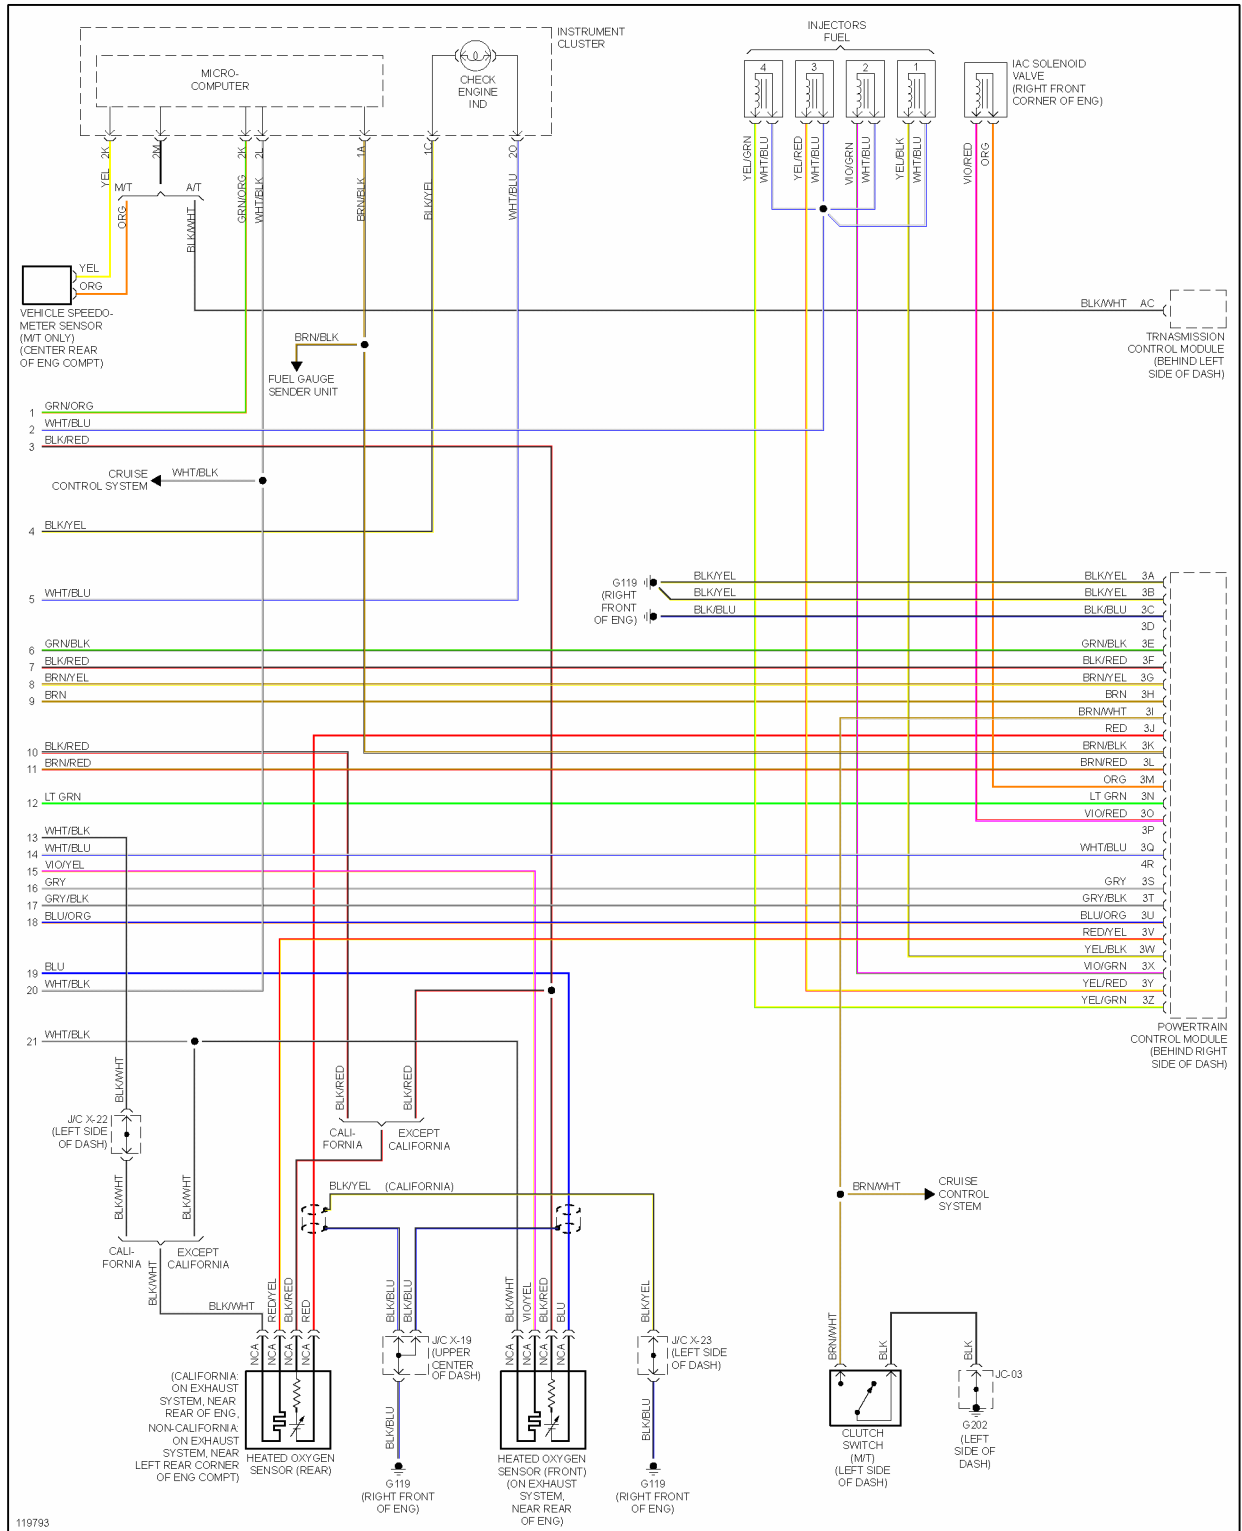

1999 System Wiring Diagrams Mazda - Miata

1.8L

Fig. 8: 1.8L, Engine Performance Circuits (1 of 3)

1999 Mazda MX-5 Miata

1999 System Wiring Diagrams Mazda - Miata

Fig. 9: 1.8L, Engine Performance Circuits (2 of 3)

1999 Mazda MX-5 Miata

1999 System Wiring Diagrams Mazda - Miata

Fig. 10: 1.8L, Engine Performance Circuits (3 of 3)

EXTERIOR LIGHTS

1999 Mazda MX-5 Miata

1999 System Wiring Diagrams Mazda - Miata

Fig. 11: Backup Lamps Circuit

1999 Mazda MX-5 Miata

1999 System Wiring Diagrams Mazda - Miata

Fig. 12: Exterior Lamps Circuit

GROUND DISTRIBUTION

1999 Mazda MX-5 Miata

1999 System Wiring Diagrams Mazda - Miata

120852

Fig. 13: Ground Distribution Circuit

HEADLIGHTS

1999 Mazda MX-5 Miata

1999 System Wiring Diagrams Mazda - Miata

Fig. 14: Headlight Circuit, W/ DRL

1999 Mazda MX-5 Miata

1999 System Wiring Diagrams Mazda - Miata

Fig. 15: Headlight Circuit, W/O DRL