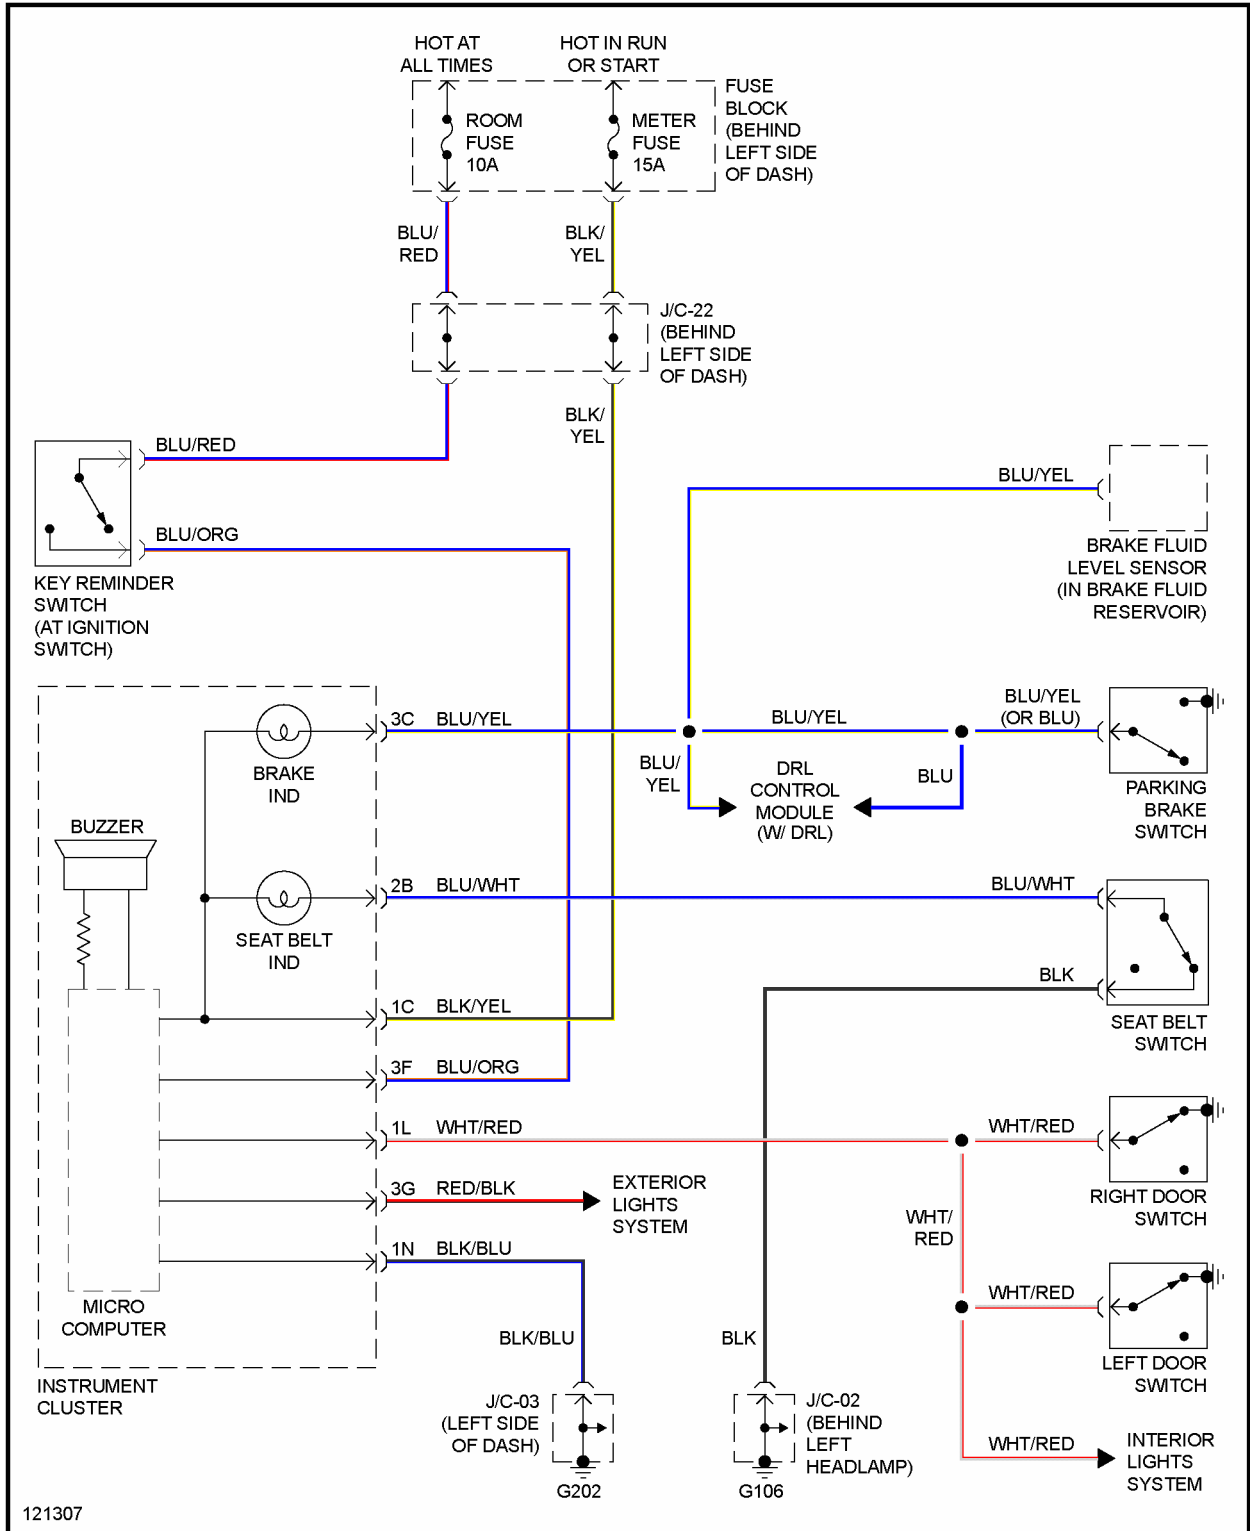

SUPPLEMENTAL RESTRAINTS

1999 Mazda MX-5 Miata

1999 System Wiring Diagrams Mazda - Miata

Fig. 29: Supplemental Restraint Circuit

TRANSMISSION

1999 Mazda MX-5 Miata

1999 System Wiring Diagrams Mazda - Miata

135295

Fig. 30: A/T Circuit

WARNING SYSTEMS

1999 Mazda MX-5 Miata

1999 System Wiring Diagrams Mazda - Miata

Fig. 31: Warning System Circuits

WIPER/WASHER

1999 Mazda MX-5 Miata

1999 System Wiring Diagrams Mazda - Miata

Fig. 32: Wiper/Washer Circuit