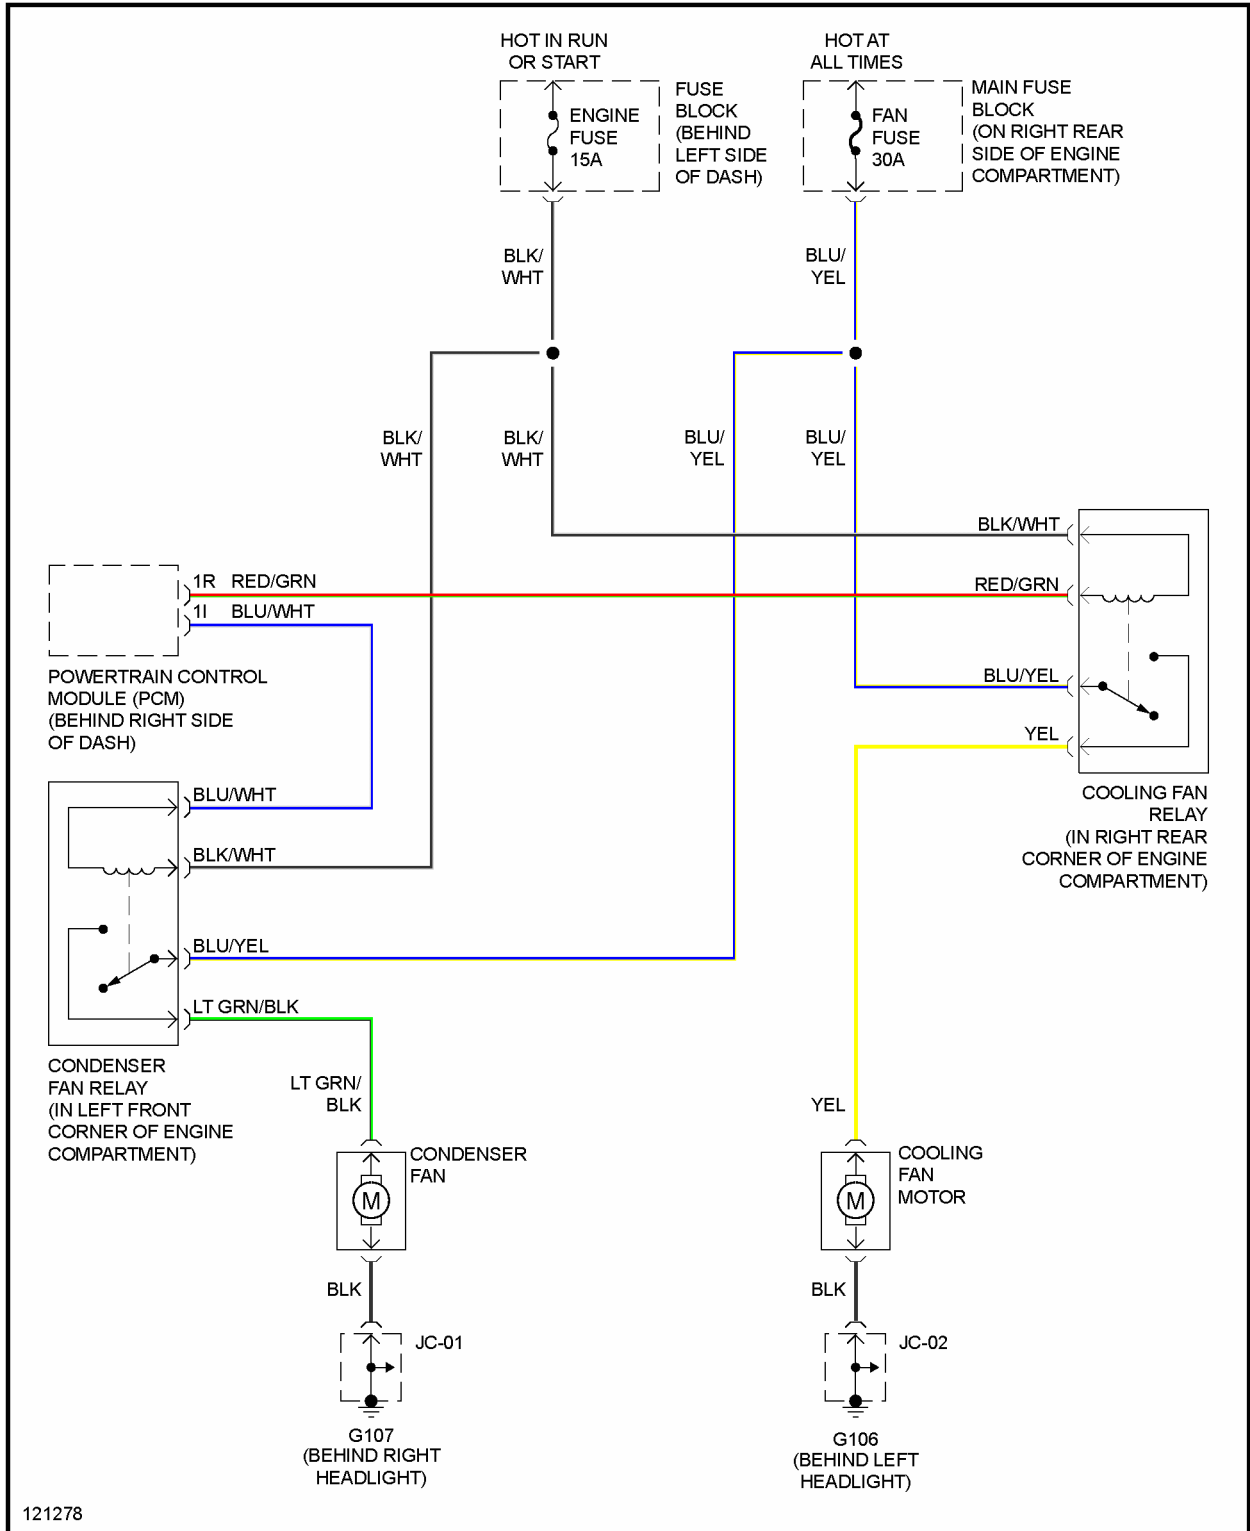

1999 Mazda MX-5 Miata

1999 System Wiring Diagrams Mazda - Miata

Fig. 2: Manual A/C Circuit

ANTI-LOCK BRAKES

1999 Mazda MX-5 Miata

1999 System Wiring Diagrams Mazda - Miata

Fig. 3: Anti-lock Brake Circuits

COMPUTER DATA LINES

1999 Mazda MX-5 Miata

1999 System Wiring Diagrams Mazda - Miata

Fig. 4: Computer Data Lines

COOLING FAN

1999 Mazda MX-5 Miata

1999 System Wiring Diagrams Mazda - Miata

Fig. 5: Cooling Fan Circuit

CRUISE CONTROL

1999 Mazda MX-5 Miata

1999 System Wiring Diagrams Mazda - Miata

Fig. 6: Cruise Control Circuit

DEFOGGERS

1999 Mazda MX-5 Miata

1999 System Wiring Diagrams Mazda - Miata

Fig. 7: Defogger Circuit

1999 Mazda MX-5 Miata

1999 System Wiring Diagrams Mazda - Miata

1.8L

Fig. 8: 1.8L, Engine Performance Circuits (1 of 3)

1999 Mazda MX-5 Miata

1999 System Wiring Diagrams Mazda - Miata

Fig. 9: 1.8L, Engine Performance Circuits (2 of 3)