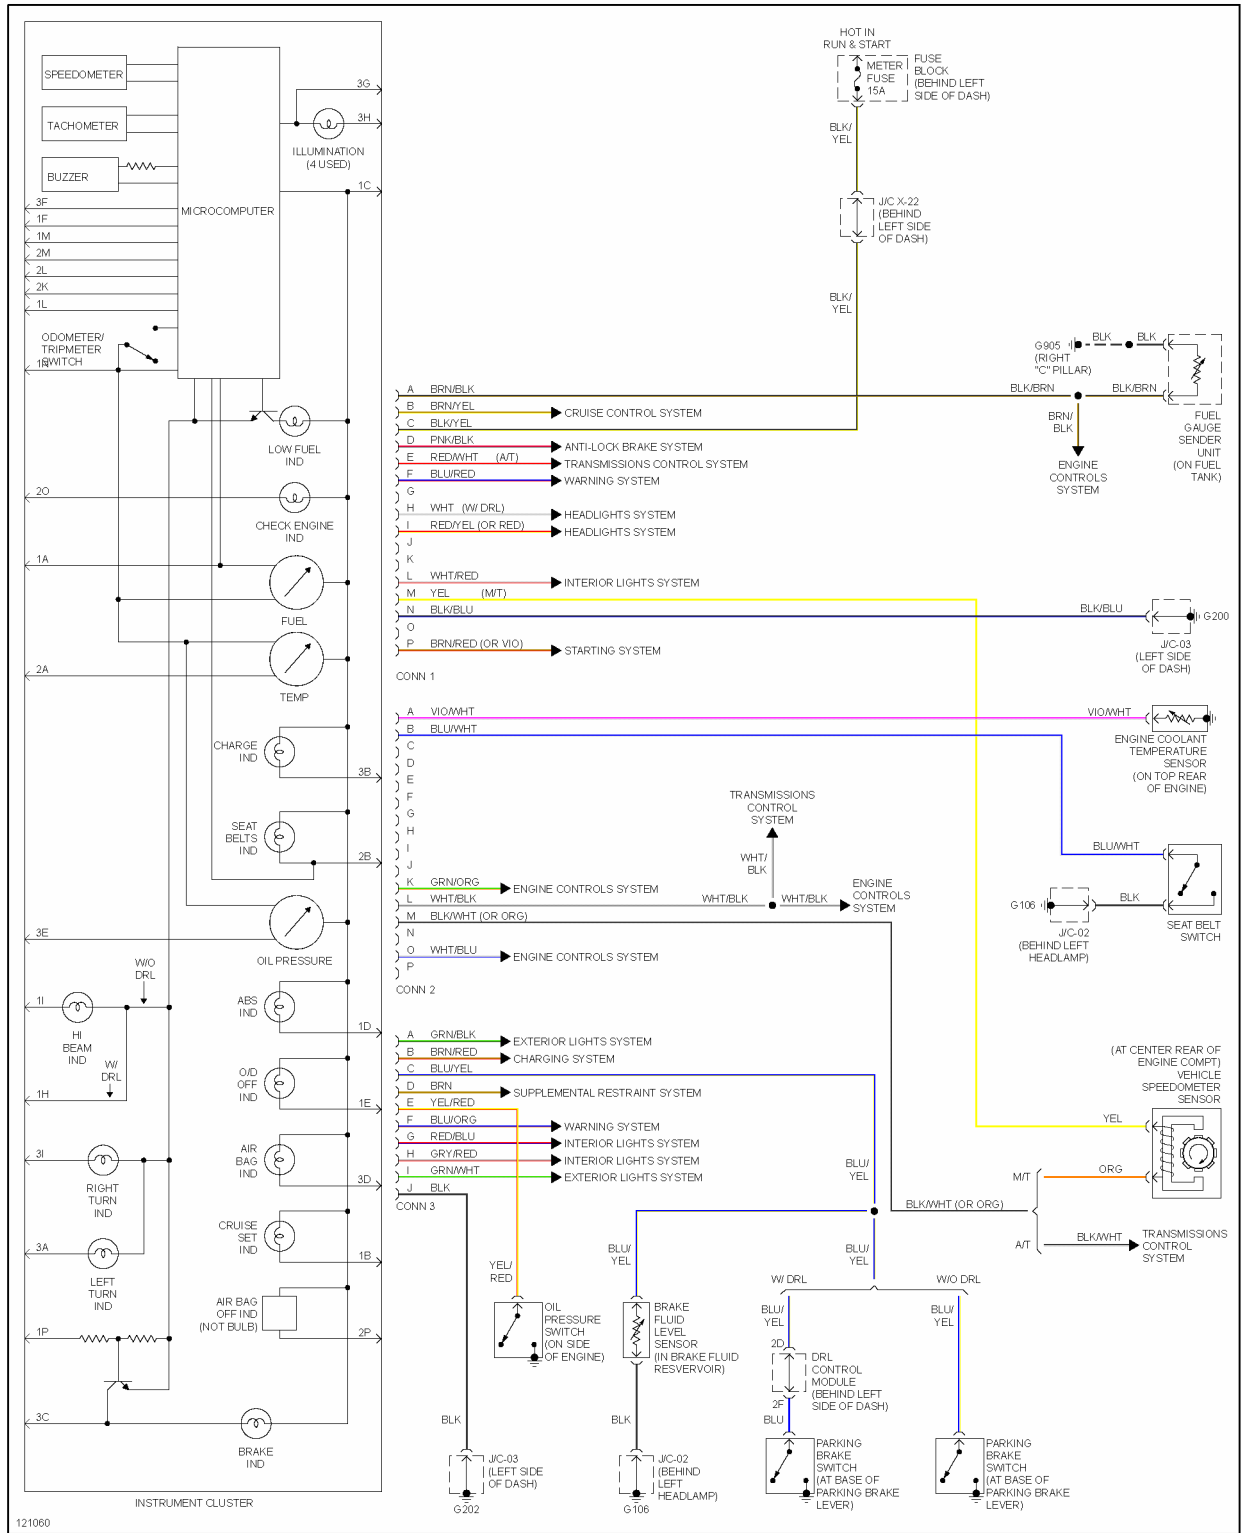

HEADLIGHTS

1999 Mazda MX-5 Miata

1999 System Wiring Diagrams Mazda - Miata

Fig. 14: Headlight Circuit, W/ DRL

1999 Mazda MX-5 Miata

1999 System Wiring Diagrams Mazda - Miata

Fig. 15: Headlight Circuit, W/O DRL

HORN

Fig. 16: Horn Circuit

INSTRUMENT CLUSTER

1999 Mazda MX-5 Miata

1999 System Wiring Diagrams Mazda - Miata

Fig. 17: Instrument Cluster Circuit

INTERIOR LIGHTS

1999 Mazda MX-5 Miata

1999 System Wiring Diagrams Mazda - Miata

Fig. 18: Interior Light Circuit

POWER ANTENNA

1999 Mazda MX-5 Miata

1999 System Wiring Diagrams Mazda - Miata

Fig. 19: Power Antenna Circuit

POWER DISTRIBUTION

1999 Mazda MX-5 Miata

1999 System Wiring Diagrams Mazda - Miata

Fig. 20: Power Distribution Circuit

POWER DOOR LOCKS

1999 Mazda MX-5 Miata

1999 System Wiring Diagrams Mazda - Miata

121231

Fig. 21: Power Door Lock Circuit

POWER MIRRORS