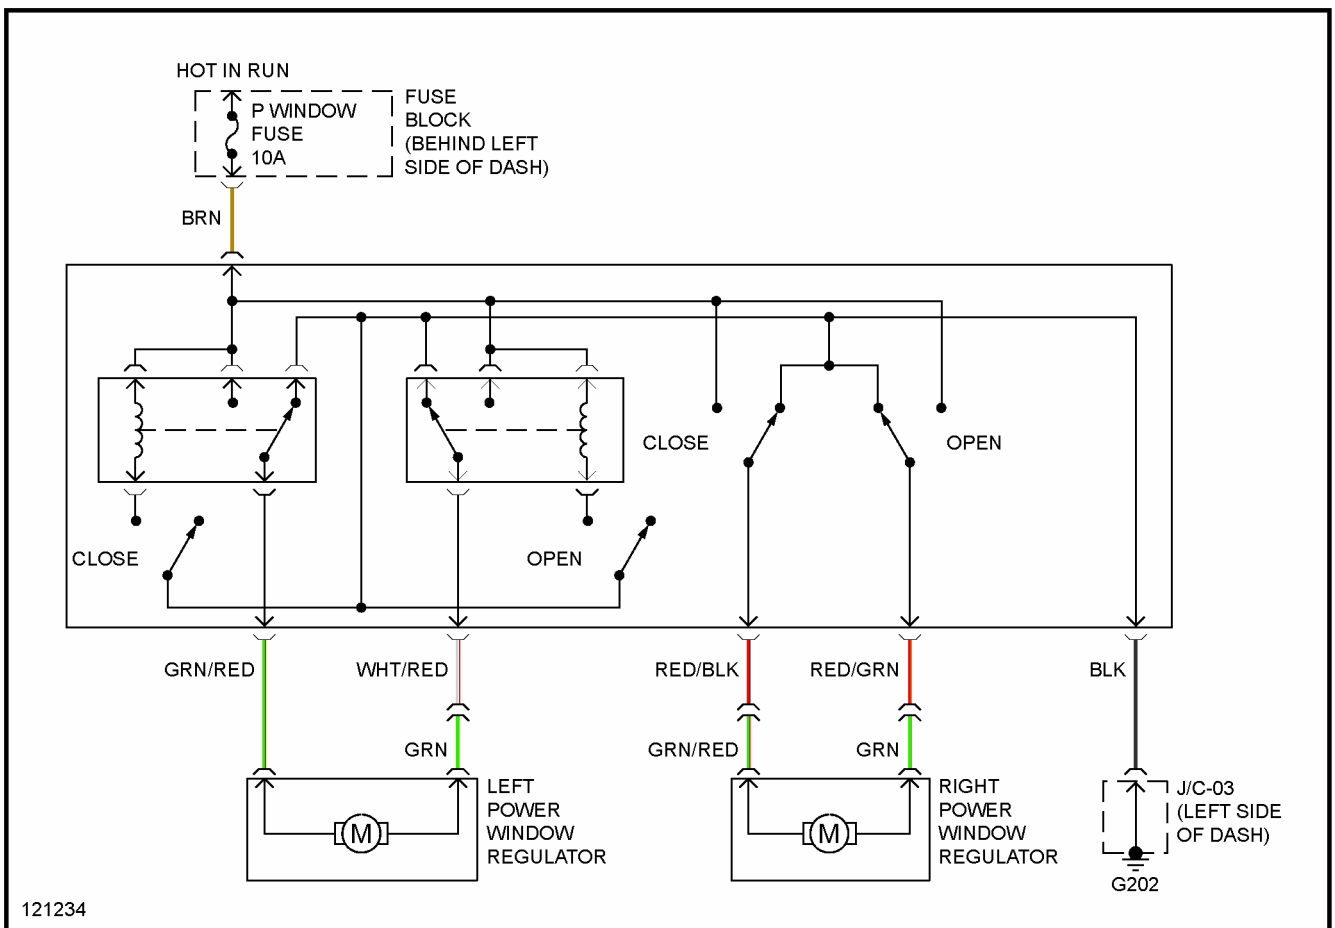

1999 Mazda MX-5 Miata

1999 System Wiring Diagrams Mazda - Miata

Fig. 22: Power Mirror Circuit

POWER WINDOWS

1999 Mazda MX-5 Miata

1999 System Wiring Diagrams Mazda - Miata

Fig. 23: Power Window Circuit

RADIO