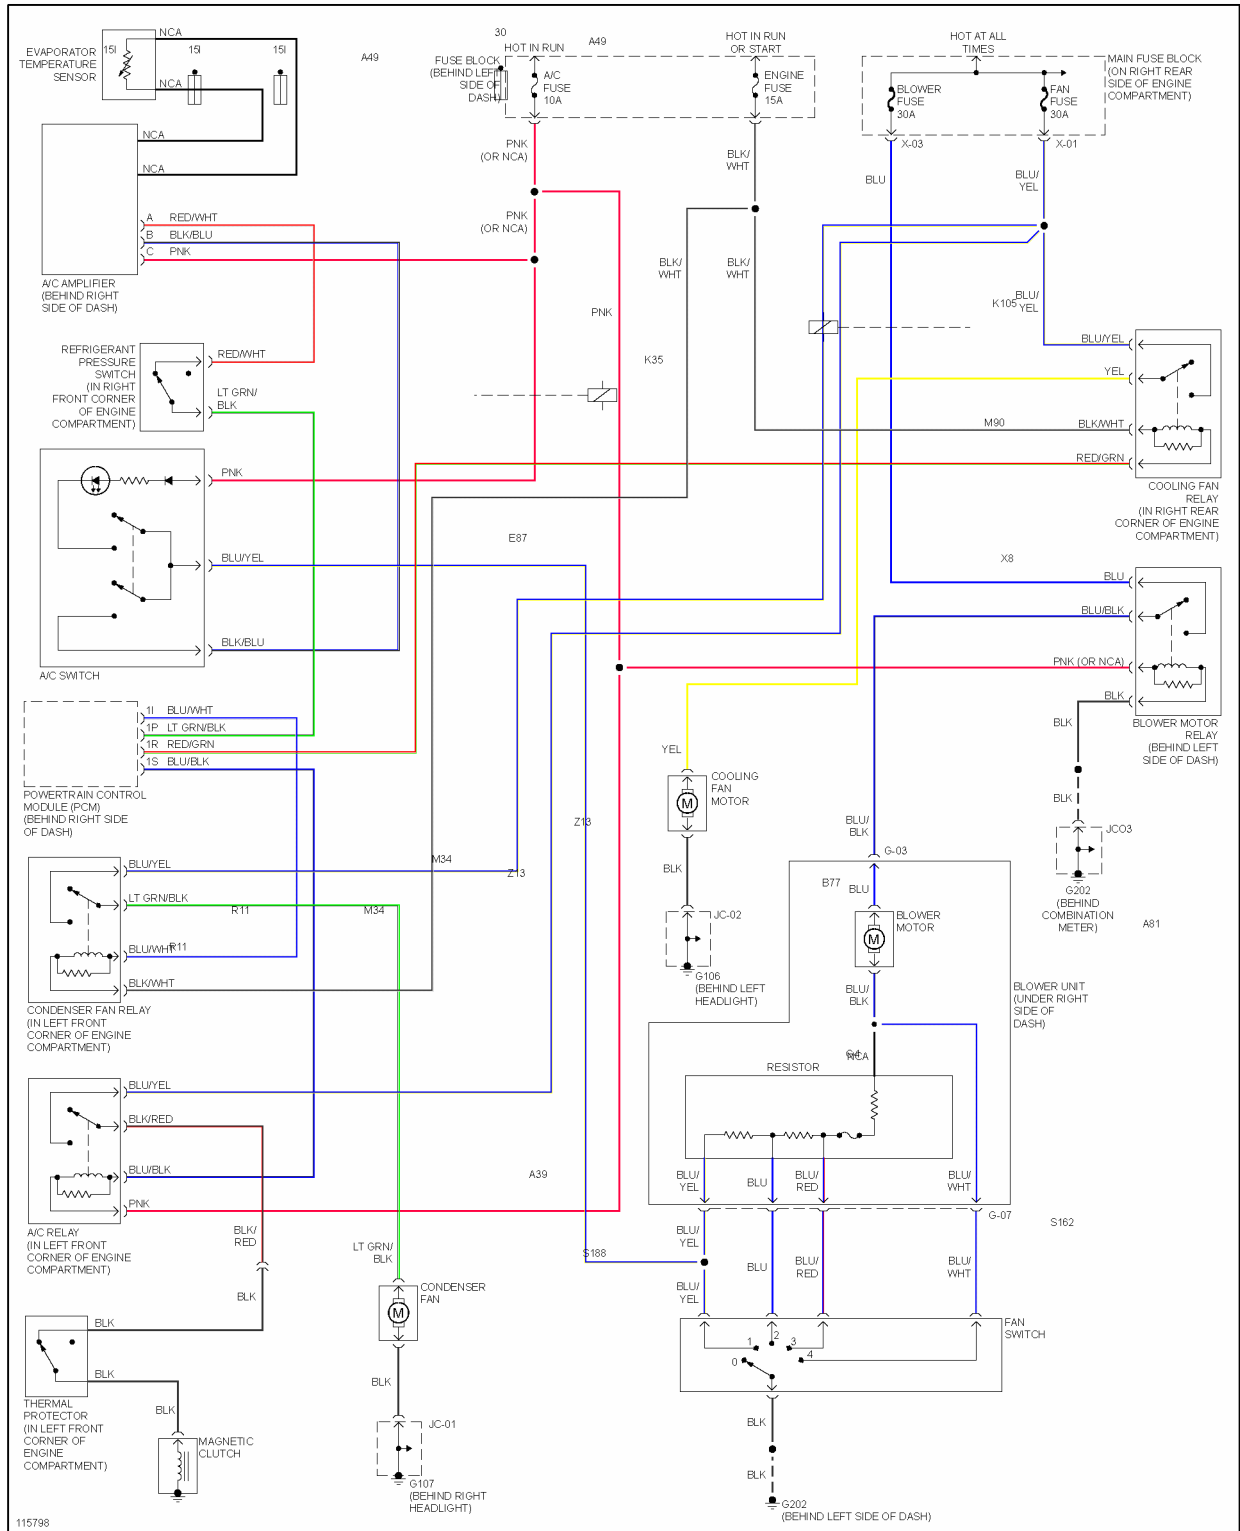

1999 Mazda MX-5 Miata

1999 System Wiring Diagrams Mazda - Miata

Fig. 2: Manual A/C Circuit

ANTI-LOCK BRAKES

1999 Mazda MX-5 Miata

1999 System Wiring Diagrams Mazda - Miata

Fig. 3: Anti-lock Brake Circuits

COMPUTER DATA LINES

1999 Mazda MX-5 Miata

1999 System Wiring Diagrams Mazda - Miata

Fig. 4: Computer Data Lines

COOLING FAN

1999 Mazda MX-5 Miata

1999 System Wiring Diagrams Mazda - Miata

Fig. 5: Cooling Fan Circuit

CRUISE CONTROL

1999 Mazda MX-5 Miata

1999 System Wiring Diagrams Mazda - Miata

Fig. 6: Cruise Control Circuit

DEFOGGERS

1999 Mazda MX-5 Miata

1999 System Wiring Diagrams Mazda - Miata

Fig. 7: Defogger Circuit

1999 Mazda MX-5 Miata

1999 System Wiring Diagrams Mazda - Miata

1.8L

Fig. 8: 1.8L, Engine Performance Circuits (1 of 3)

1999 Mazda MX-5 Miata

1999 System Wiring Diagrams Mazda - Miata

Fig. 9: 1.8L, Engine Performance Circuits (2 of 3)