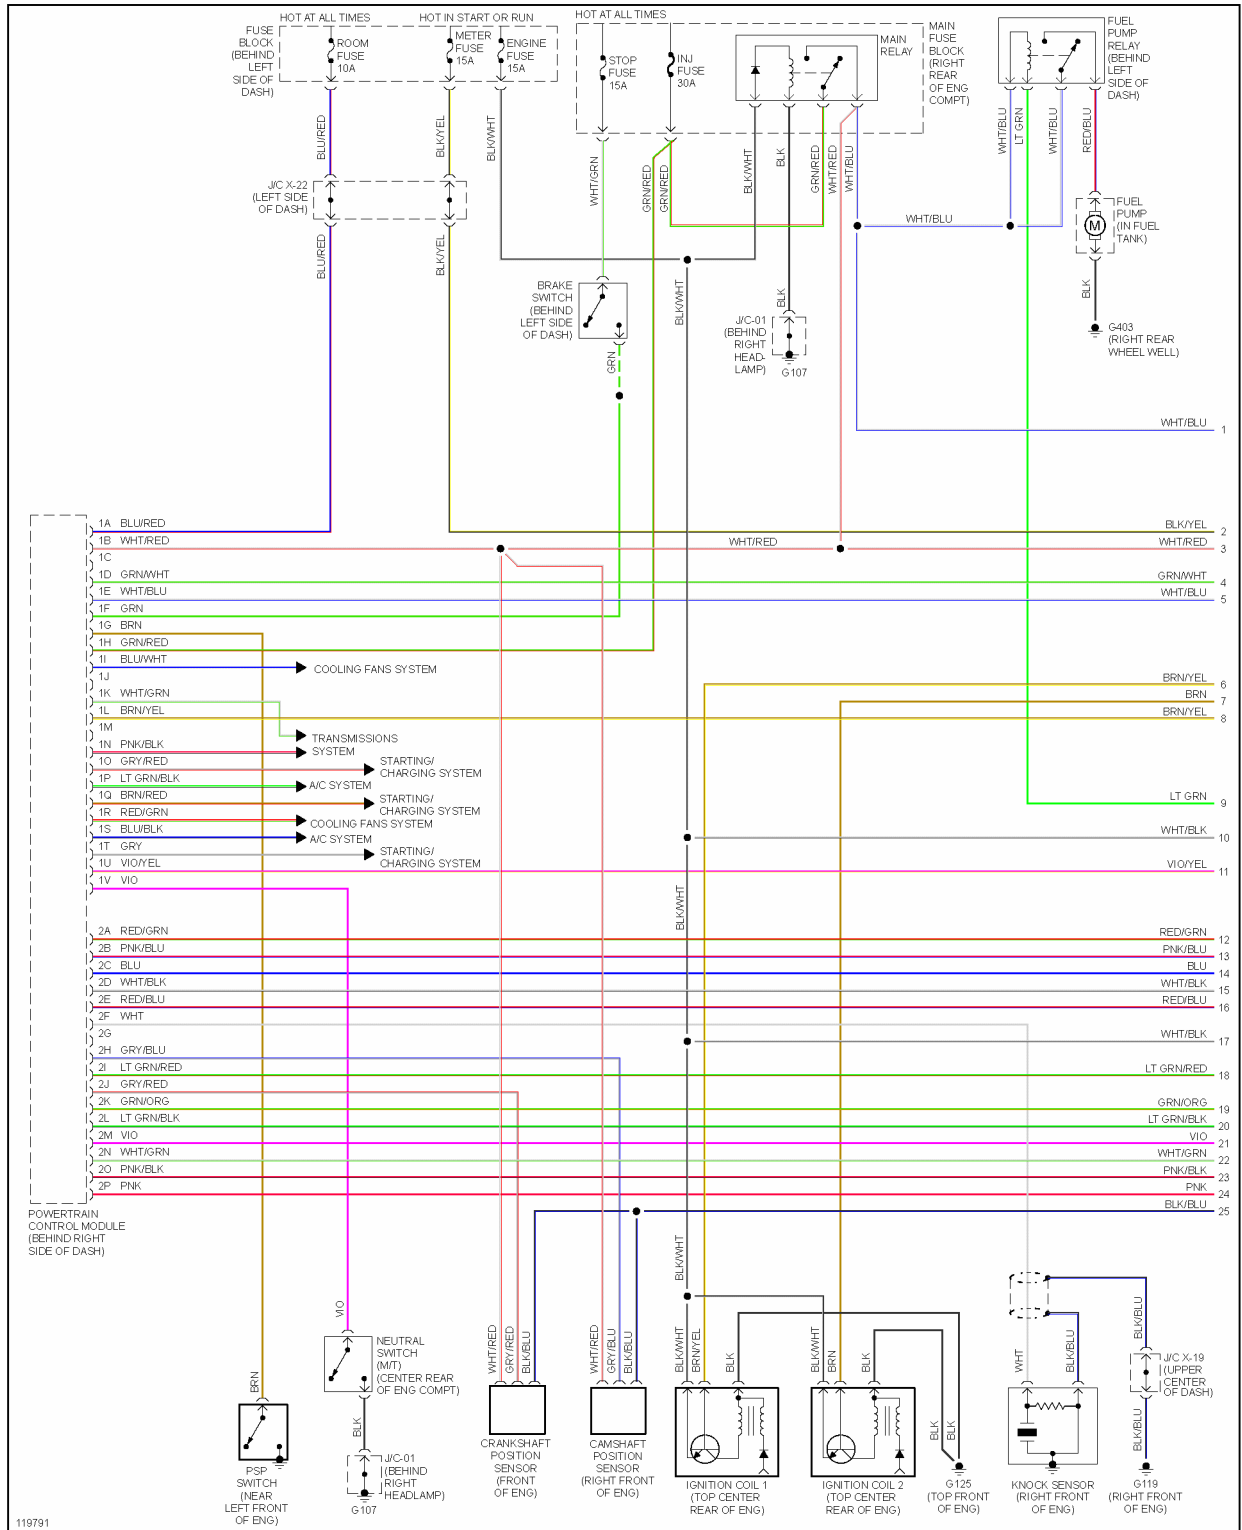

1999 Mazda MX-5 Miata

1999 System Wiring Diagrams Mazda - Miata

Fig. 6: Cruise Control Circuit

DEFOGGERS

1999 Mazda MX-5 Miata

1999 System Wiring Diagrams Mazda - Miata

Fig. 7: Defogger Circuit

1999 Mazda MX-5 Miata

1999 System Wiring Diagrams Mazda - Miata

1.8L

Fig. 8: 1.8L, Engine Performance Circuits (1 of 3)

1999 Mazda MX-5 Miata

1999 System Wiring Diagrams Mazda - Miata

Fig. 9: 1.8L, Engine Performance Circuits (2 of 3)

1999 Mazda MX-5 Miata

1999 System Wiring Diagrams Mazda - Miata

Fig. 10: 1.8L, Engine Performance Circuits (3 of 3)

EXTERIOR LIGHTS

1999 Mazda MX-5 Miata

1999 System Wiring Diagrams Mazda - Miata

Fig. 11: Backup Lamps Circuit

1999 Mazda MX-5 Miata

1999 System Wiring Diagrams Mazda - Miata

Fig. 12: Exterior Lamps Circuit

GROUND DISTRIBUTION

1999 Mazda MX-5 Miata

1999 System Wiring Diagrams Mazda - Miata

120852

Fig. 13: Ground Distribution Circuit