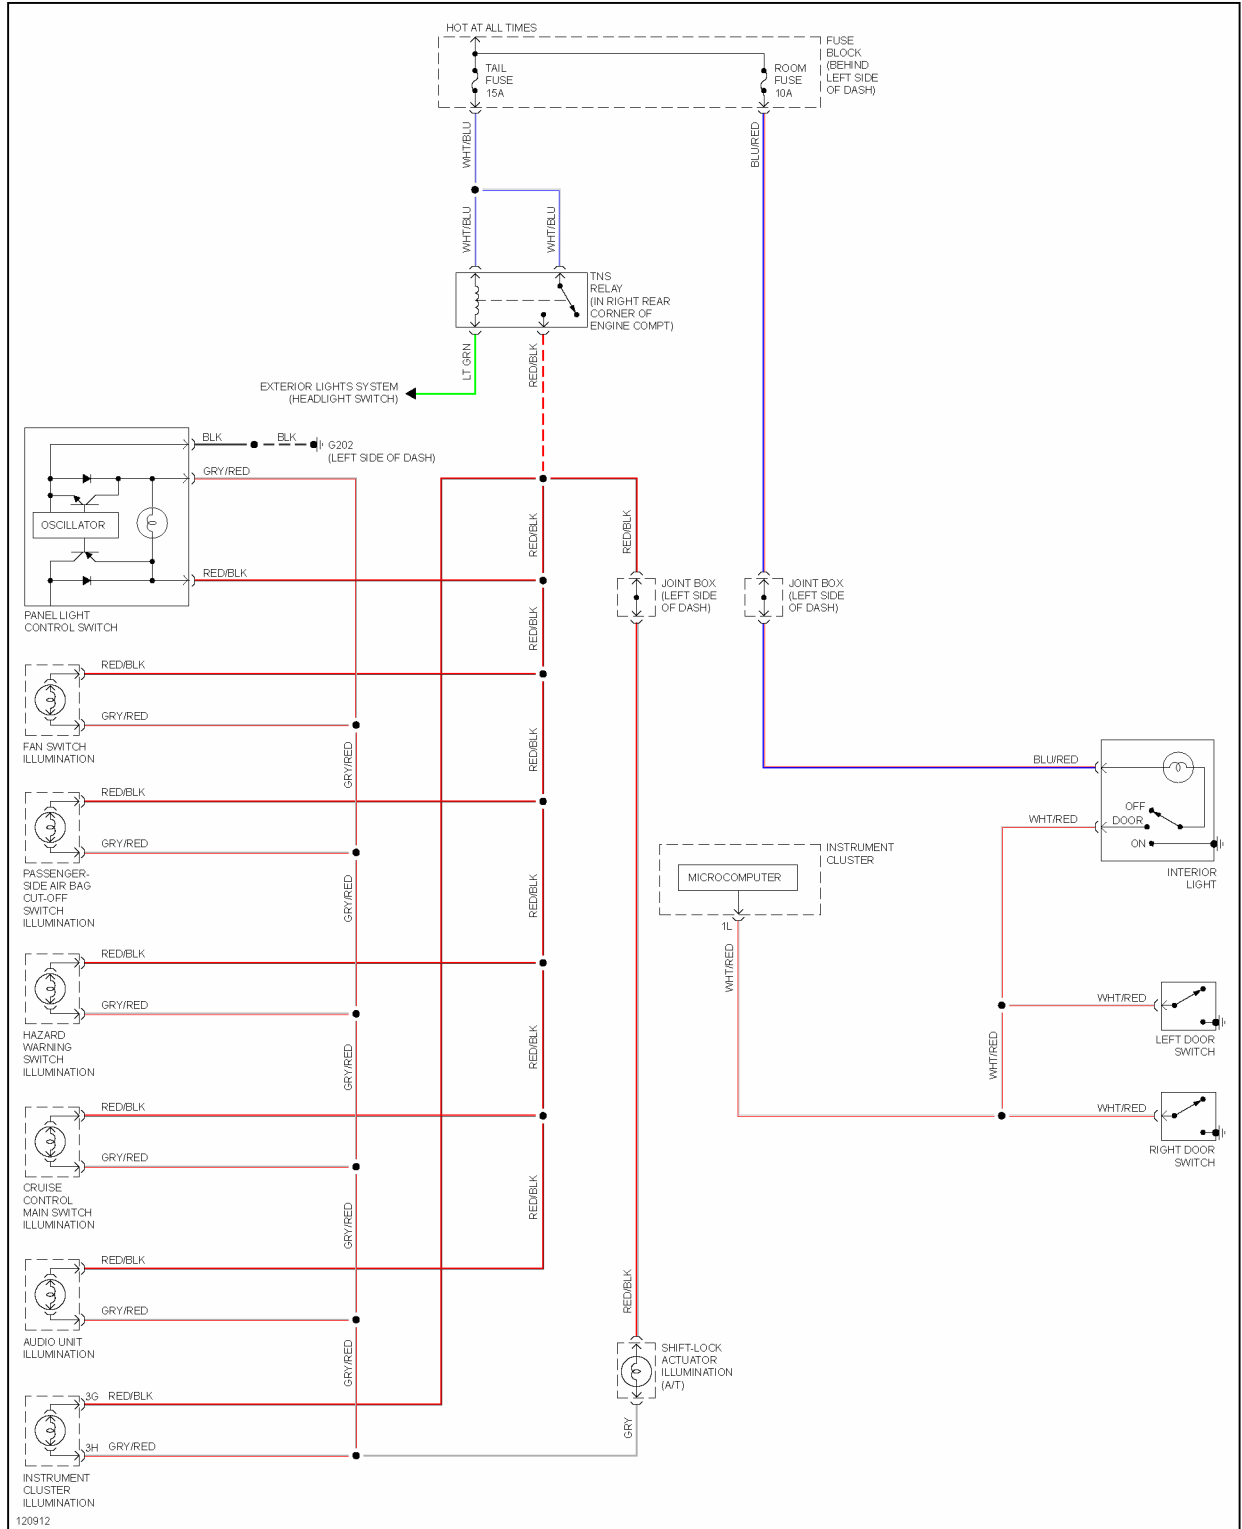

HORN

Fig. 16: Horn Circuit

INSTRUMENT CLUSTER

1999 Mazda MX-5 Miata

1999 System Wiring Diagrams Mazda - Miata

Fig. 17: Instrument Cluster Circuit

INTERIOR LIGHTS

1999 Mazda MX-5 Miata

1999 System Wiring Diagrams Mazda - Miata

Fig. 18: Interior Light Circuit

POWER ANTENNA

1999 Mazda MX-5 Miata

1999 System Wiring Diagrams Mazda - Miata

Fig. 19: Power Antenna Circuit

POWER DISTRIBUTION

1999 Mazda MX-5 Miata

1999 System Wiring Diagrams Mazda - Miata

Fig. 20: Power Distribution Circuit

POWER DOOR LOCKS

1999 Mazda MX-5 Miata

1999 System Wiring Diagrams Mazda - Miata

121231

Fig. 21: Power Door Lock Circuit

POWER MIRRORS

1999 Mazda MX-5 Miata

1999 System Wiring Diagrams Mazda - Miata

Fig. 22: Power Mirror Circuit

POWER WINDOWS

1999 Mazda MX-5 Miata

1999 System Wiring Diagrams Mazda - Miata

Fig. 23: Power Window Circuit

RADIO