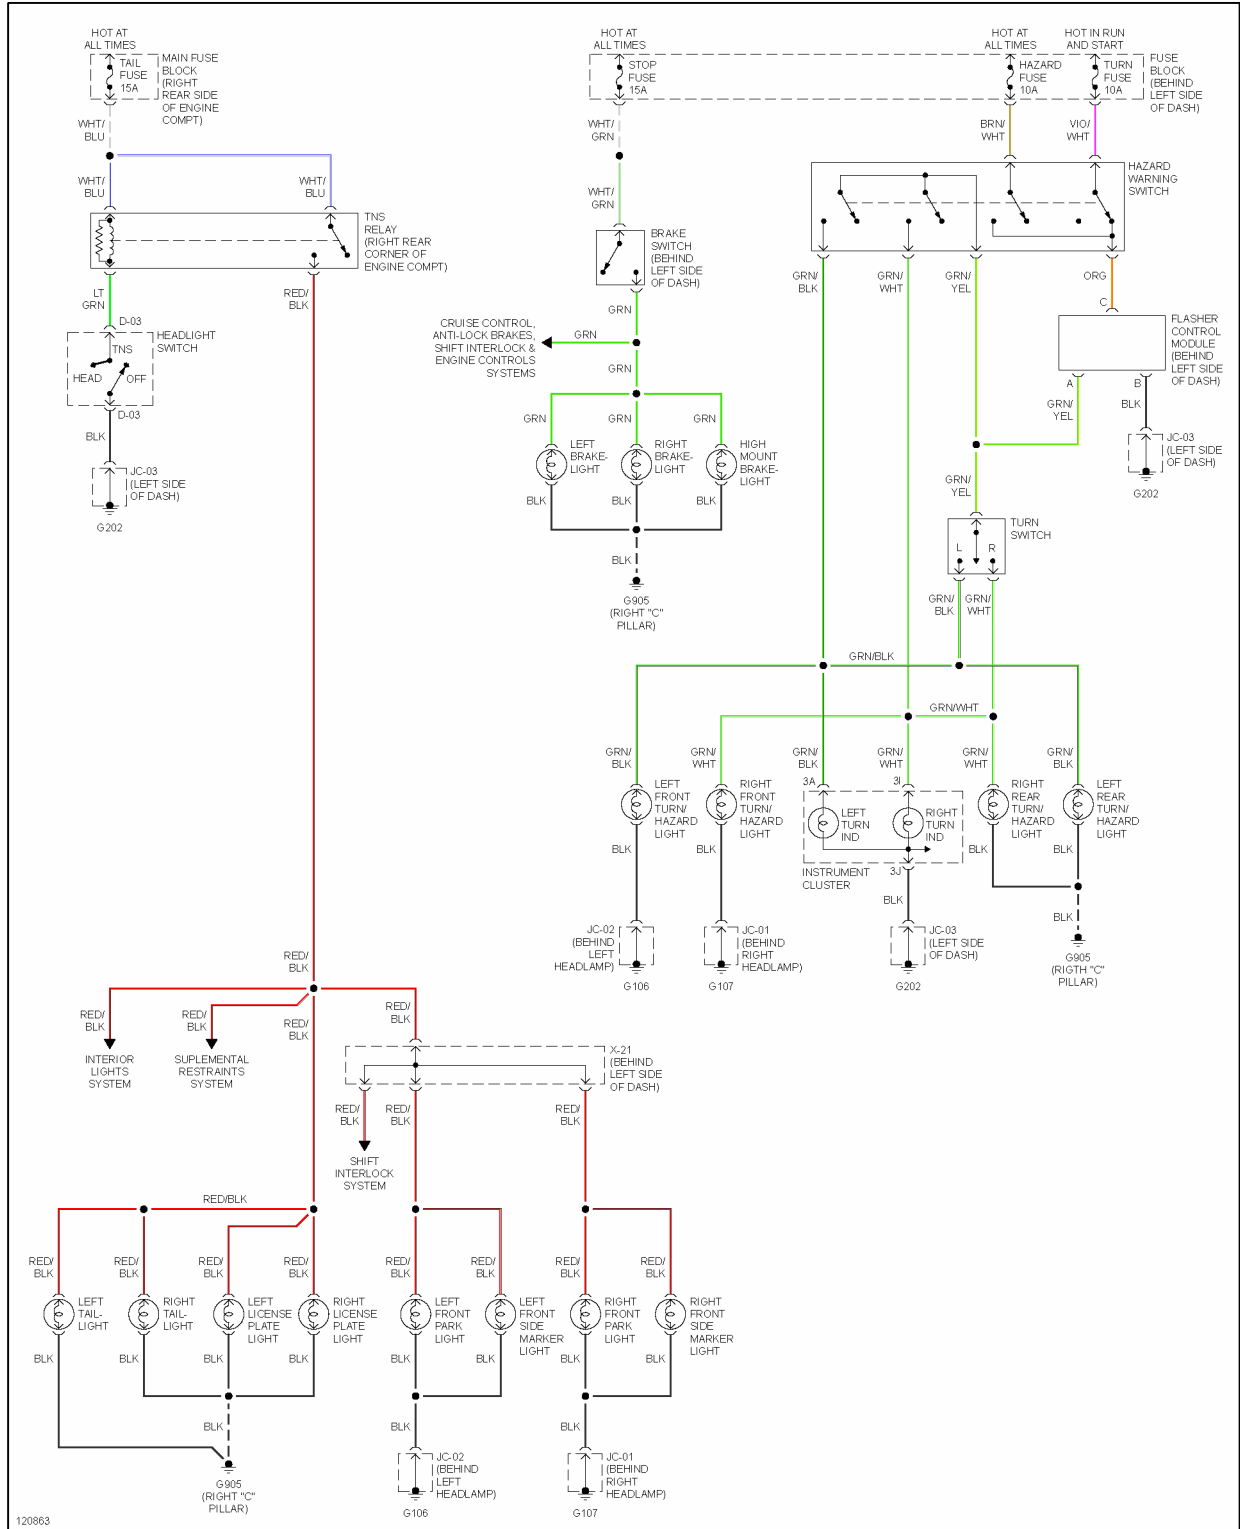

1999 System Wiring Diagrams Mazda - Miata

1.8L

Fig. 8: 1.8L, Engine Performance Circuits (1 of 3)

1999 Mazda MX-5 Miata

1999 System Wiring Diagrams Mazda - Miata

Fig. 9: 1.8L, Engine Performance Circuits (2 of 3)

1999 Mazda MX-5 Miata

1999 System Wiring Diagrams Mazda - Miata

Fig. 10: 1.8L, Engine Performance Circuits (3 of 3)

EXTERIOR LIGHTS

1999 Mazda MX-5 Miata

1999 System Wiring Diagrams Mazda - Miata

Fig. 11: Backup Lamps Circuit

1999 Mazda MX-5 Miata

1999 System Wiring Diagrams Mazda - Miata

Fig. 12: Exterior Lamps Circuit

GROUND DISTRIBUTION

1999 Mazda MX-5 Miata

1999 System Wiring Diagrams Mazda - Miata

120852

Fig. 13: Ground Distribution Circuit

HEADLIGHTS

1999 Mazda MX-5 Miata

1999 System Wiring Diagrams Mazda - Miata

Fig. 14: Headlight Circuit, W/ DRL

1999 Mazda MX-5 Miata

1999 System Wiring Diagrams Mazda - Miata

Fig. 15: Headlight Circuit, W/O DRL