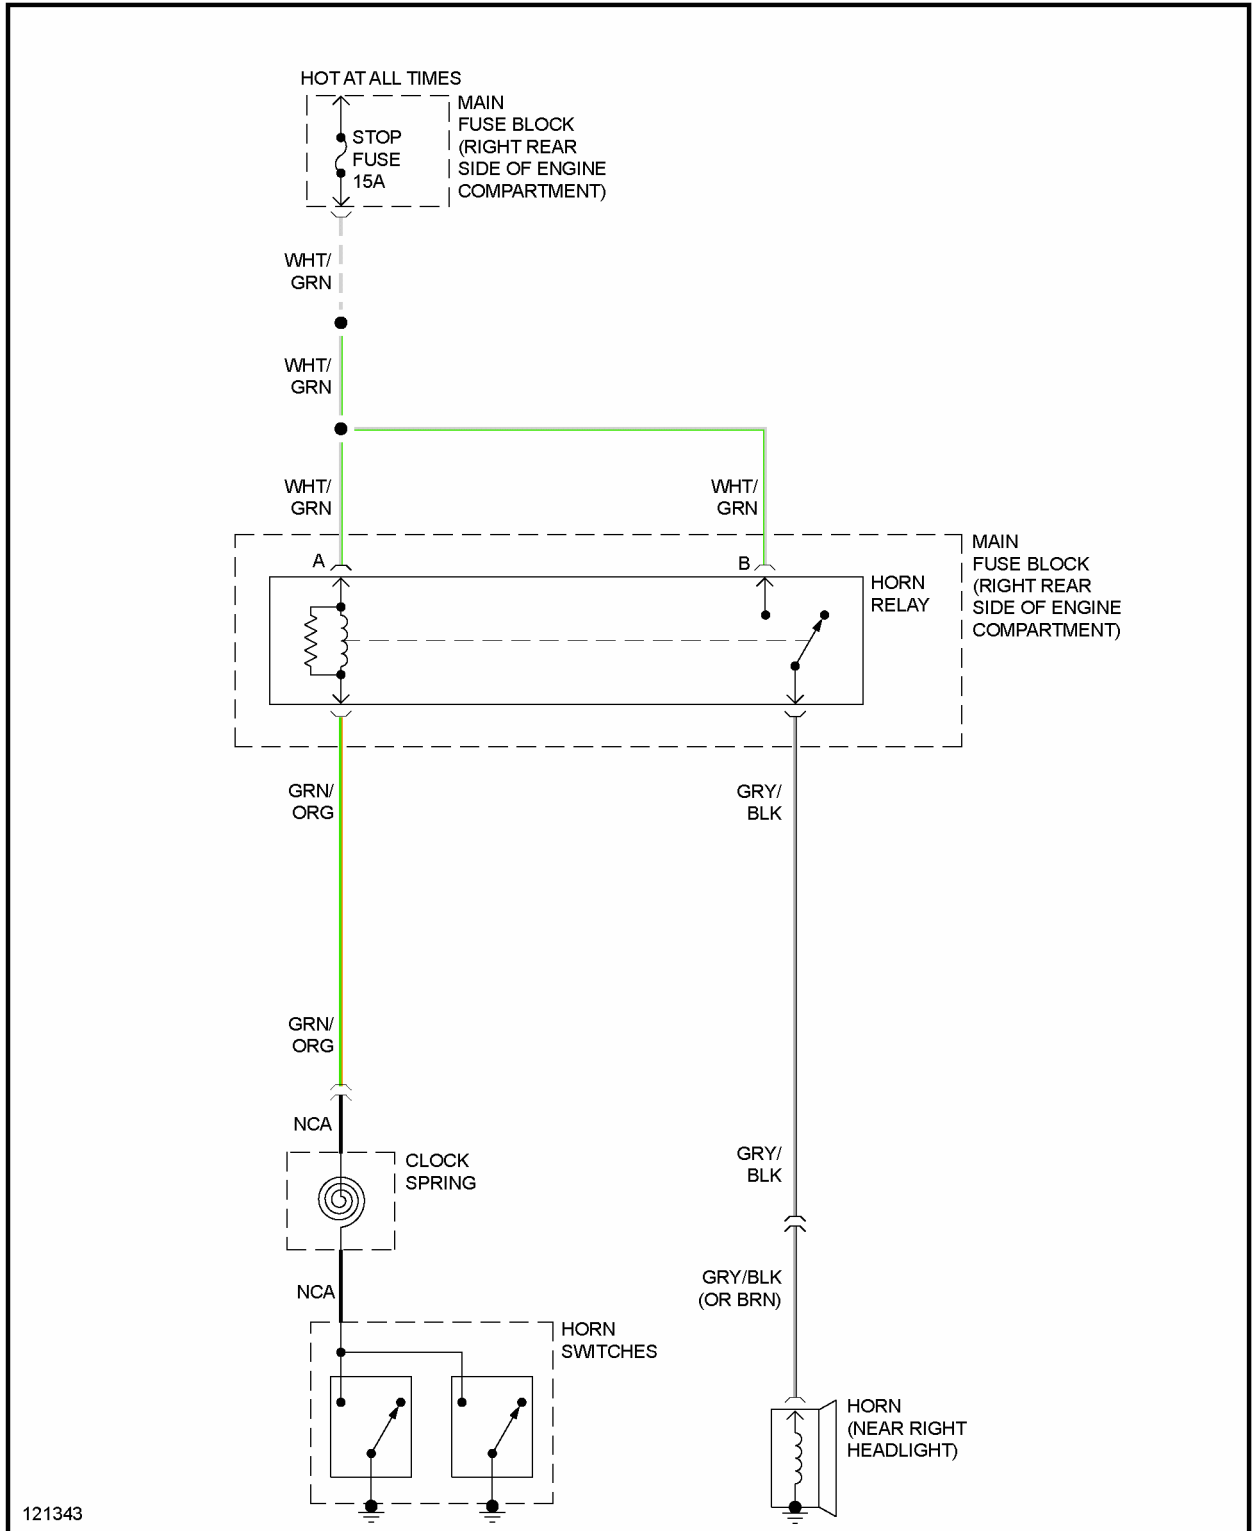

HORN

Fig. 16: Horn Circuit

INSTRUMENT CLUSTER

1999 Mazda MX-5 Miata

1999 System Wiring Diagrams Mazda - Miata

Fig. 17: Instrument Cluster Circuit

INTERIOR LIGHTS

1999 Mazda MX-5 Miata

1999 System Wiring Diagrams Mazda - Miata

Fig. 18: Interior Light Circuit

POWER ANTENNA

1999 Mazda MX-5 Miata

1999 System Wiring Diagrams Mazda - Miata

Fig. 19: Power Antenna Circuit

POWER DISTRIBUTION

1999 Mazda MX-5 Miata