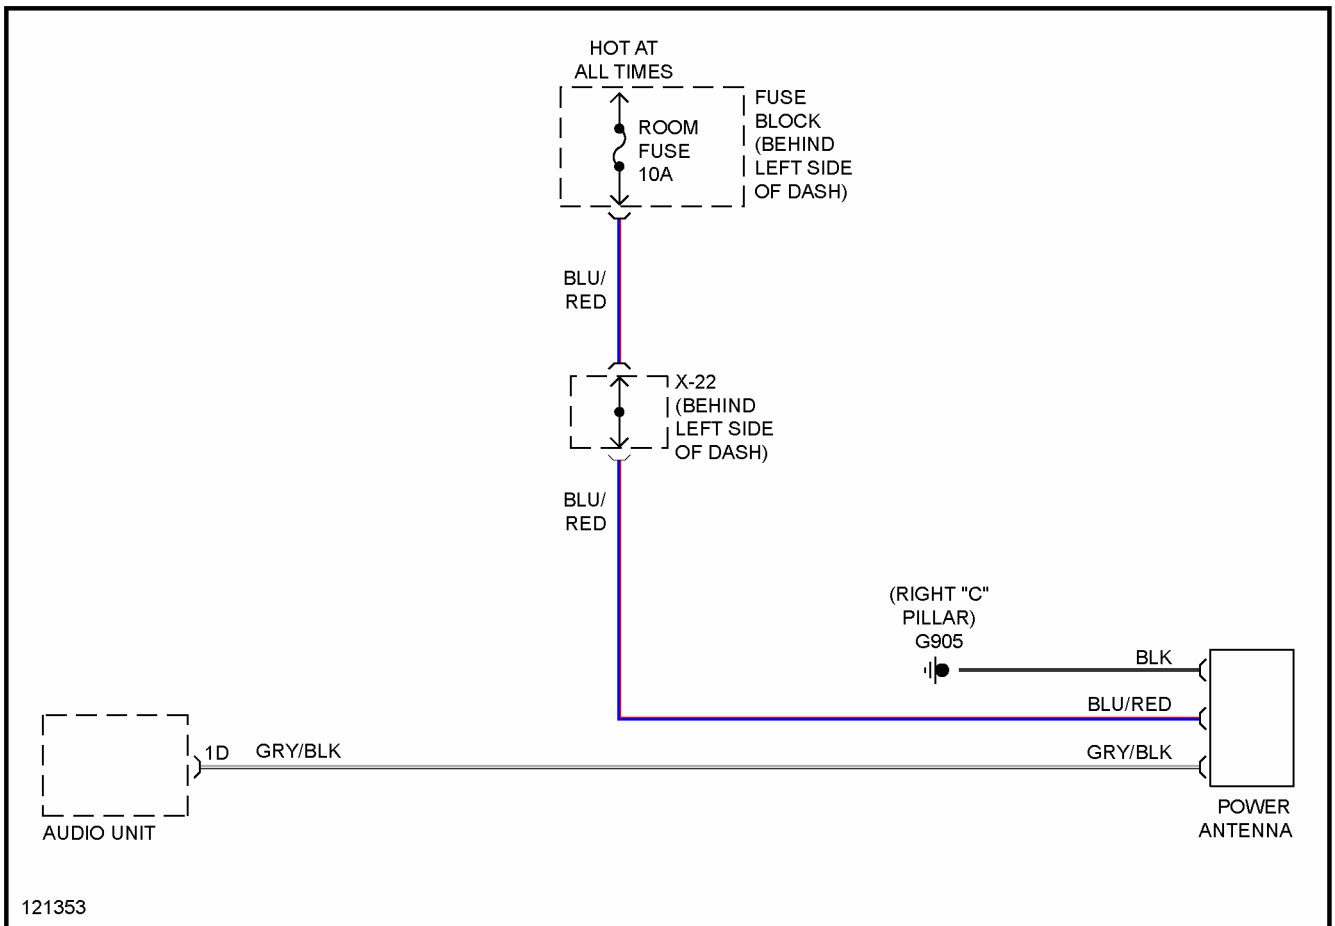

1999 System Wiring Diagrams Mazda - Miata

Fig. 18: Interior Light Circuit

POWER ANTENNA

1999 Mazda MX-5 Miata

1999 System Wiring Diagrams Mazda - Miata

Fig. 19: Power Antenna Circuit

POWER DISTRIBUTION

1999 Mazda MX-5 Miata

1999 System Wiring Diagrams Mazda - Miata

Fig. 20: Power Distribution Circuit

POWER DOOR LOCKS

1999 Mazda MX-5 Miata

1999 System Wiring Diagrams Mazda - Miata

121231

Fig. 21: Power Door Lock Circuit

POWER MIRRORS