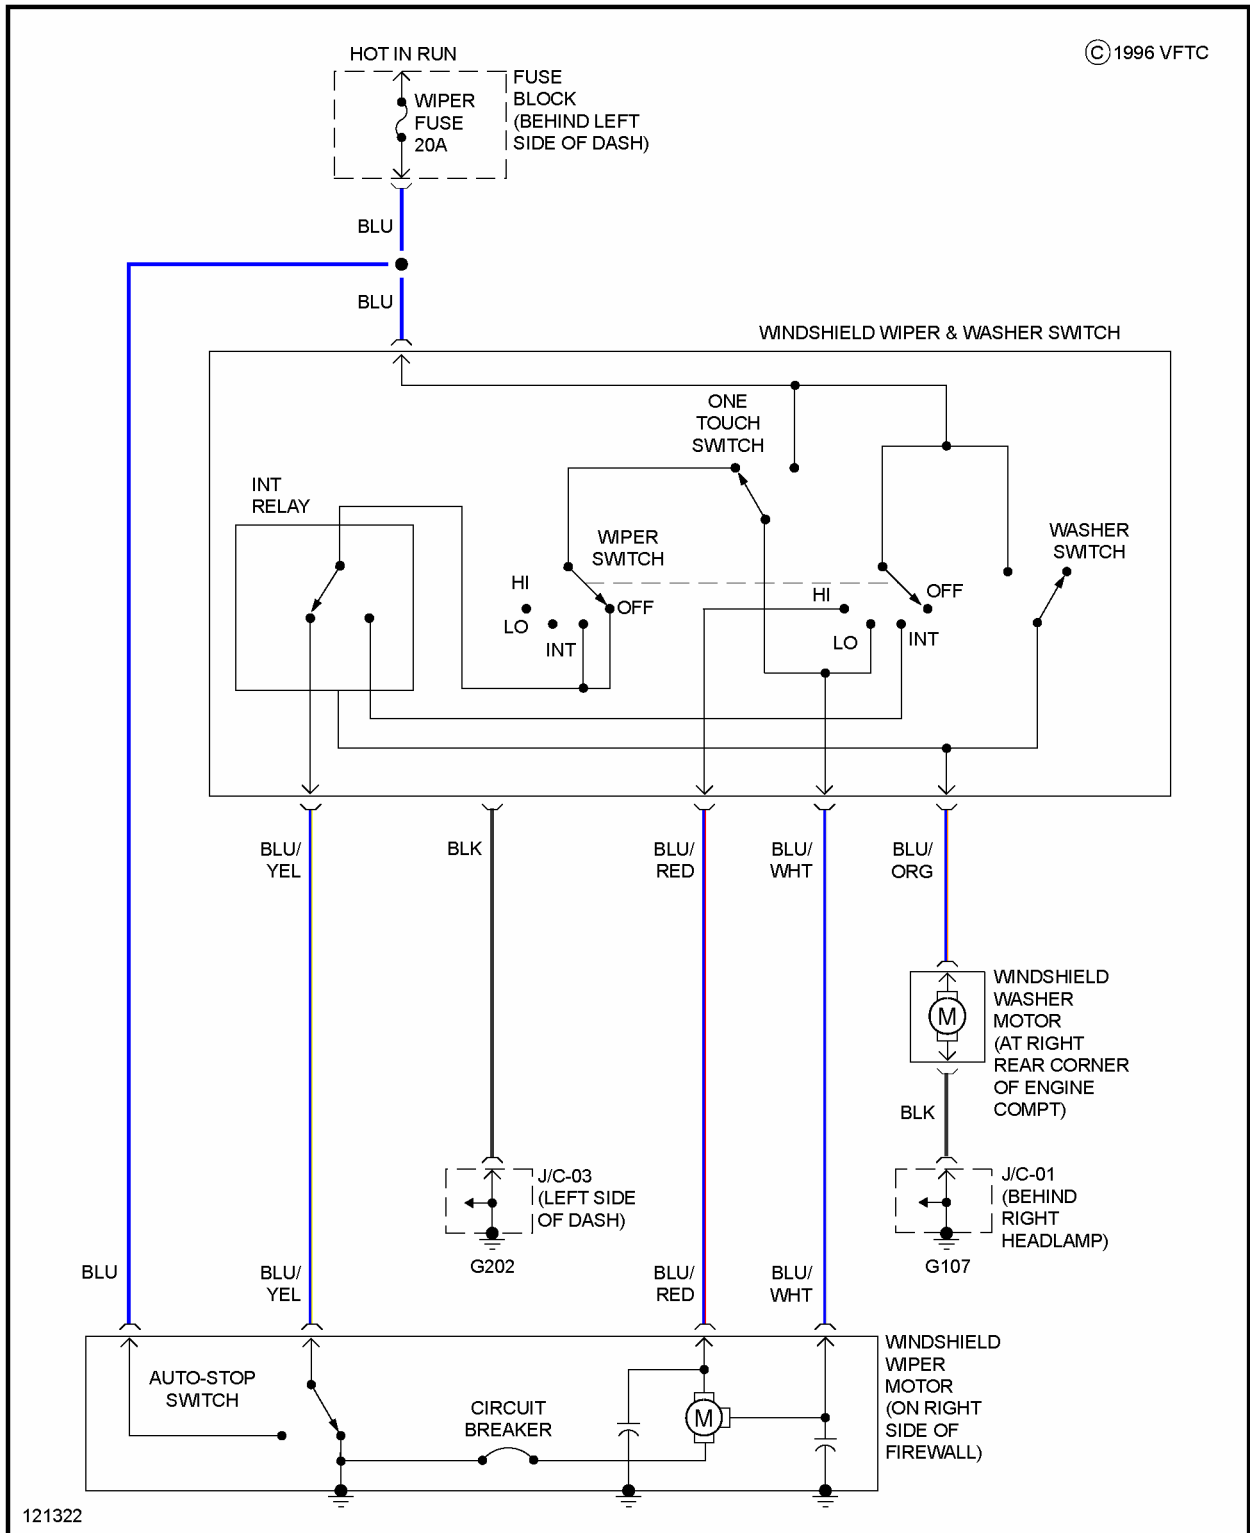

SUPPLEMENTAL RESTRAINTS

1999 Mazda MX-5 Miata

1999 System Wiring Diagrams Mazda - Miata

Fig. 29: Supplemental Restraint Circuit

TRANSMISSION

1999 Mazda MX-5 Miata

1999 System Wiring Diagrams Mazda - Miata

135295

Fig. 30: A/T Circuit

WARNING SYSTEMS

1999 Mazda MX-5 Miata

1999 System Wiring Diagrams Mazda - Miata

Fig. 31: Warning System Circuits

WIPER/WASHER

1999 Mazda MX-5 Miata

1999 System Wiring Diagrams Mazda - Miata

Fig. 32: Wiper/Washer Circuit