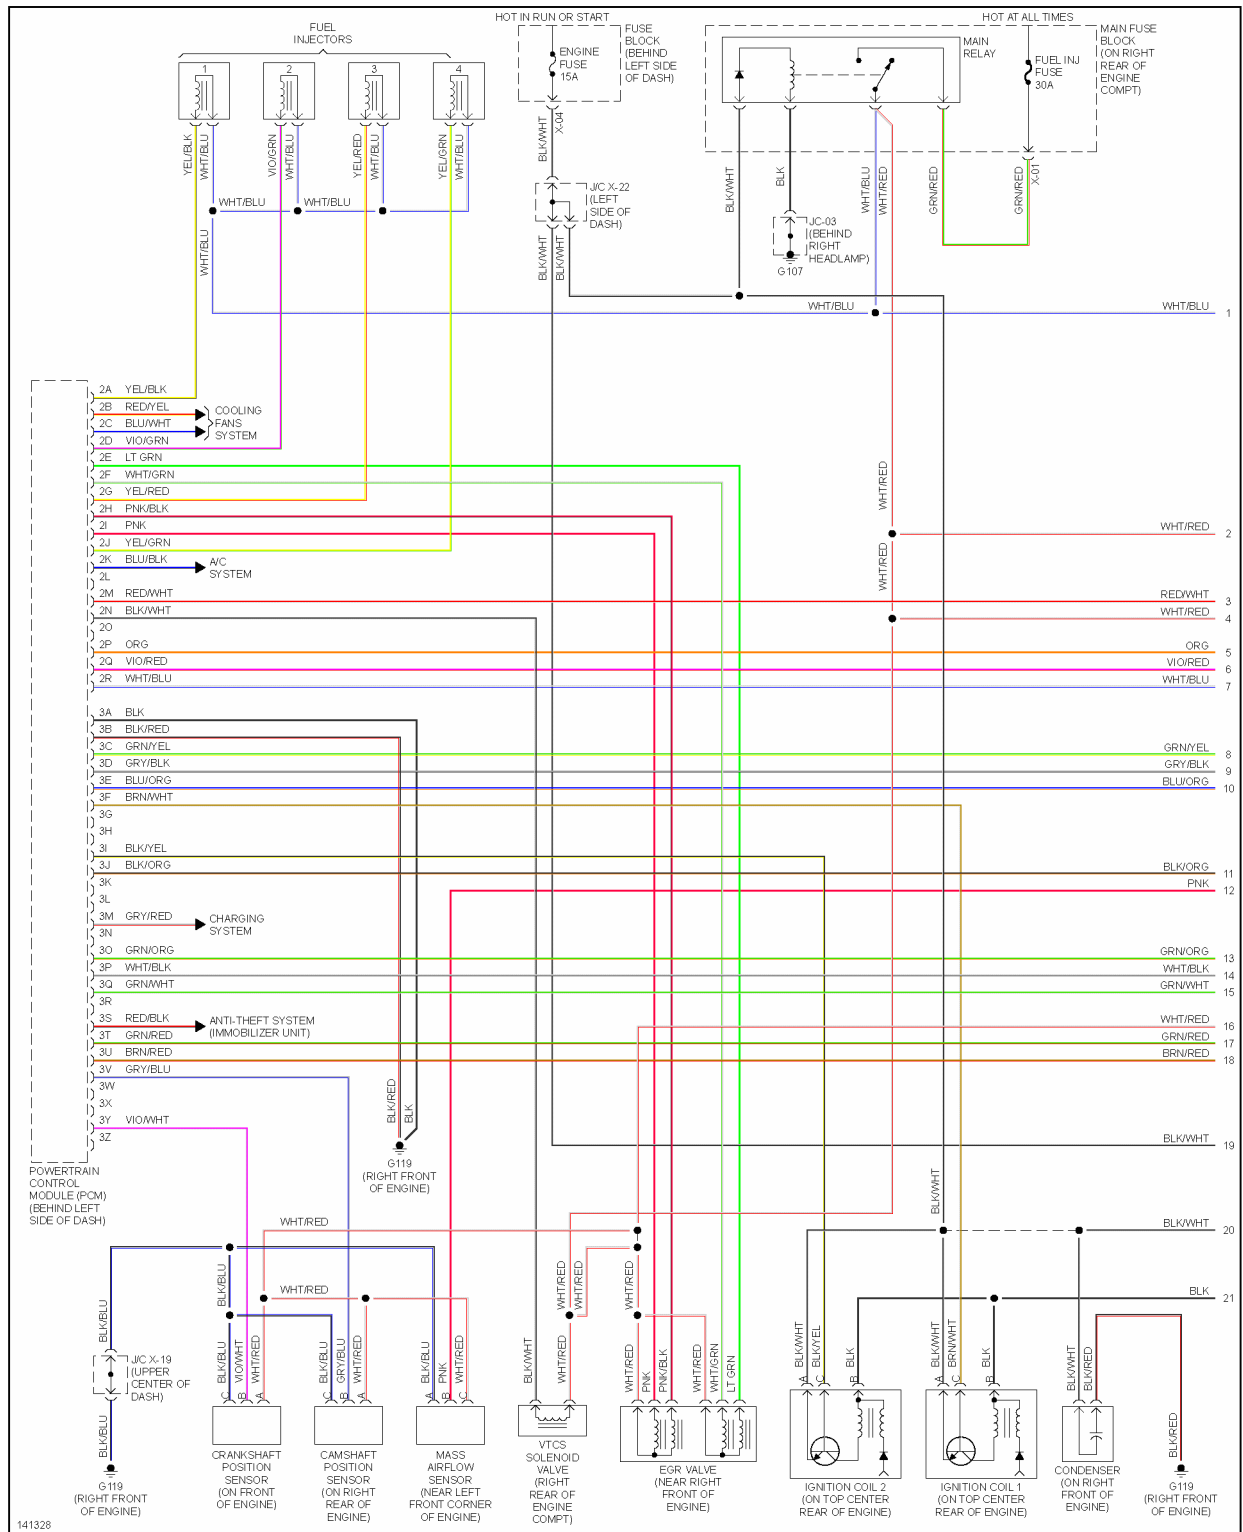

## 2001 SYSTEM WIRING DIAGRAMS MAZDA MX-5 Miata

1.8L

Fig. 8: 1.8L, Engine Performance Circuits (1 of 3)

## 2001 SYSTEM WIRING DIAGRAMS MAZDA MX-5 Miata

**Fig. 9: 1.8L, Engine Performance Circuits (2 of 3)**