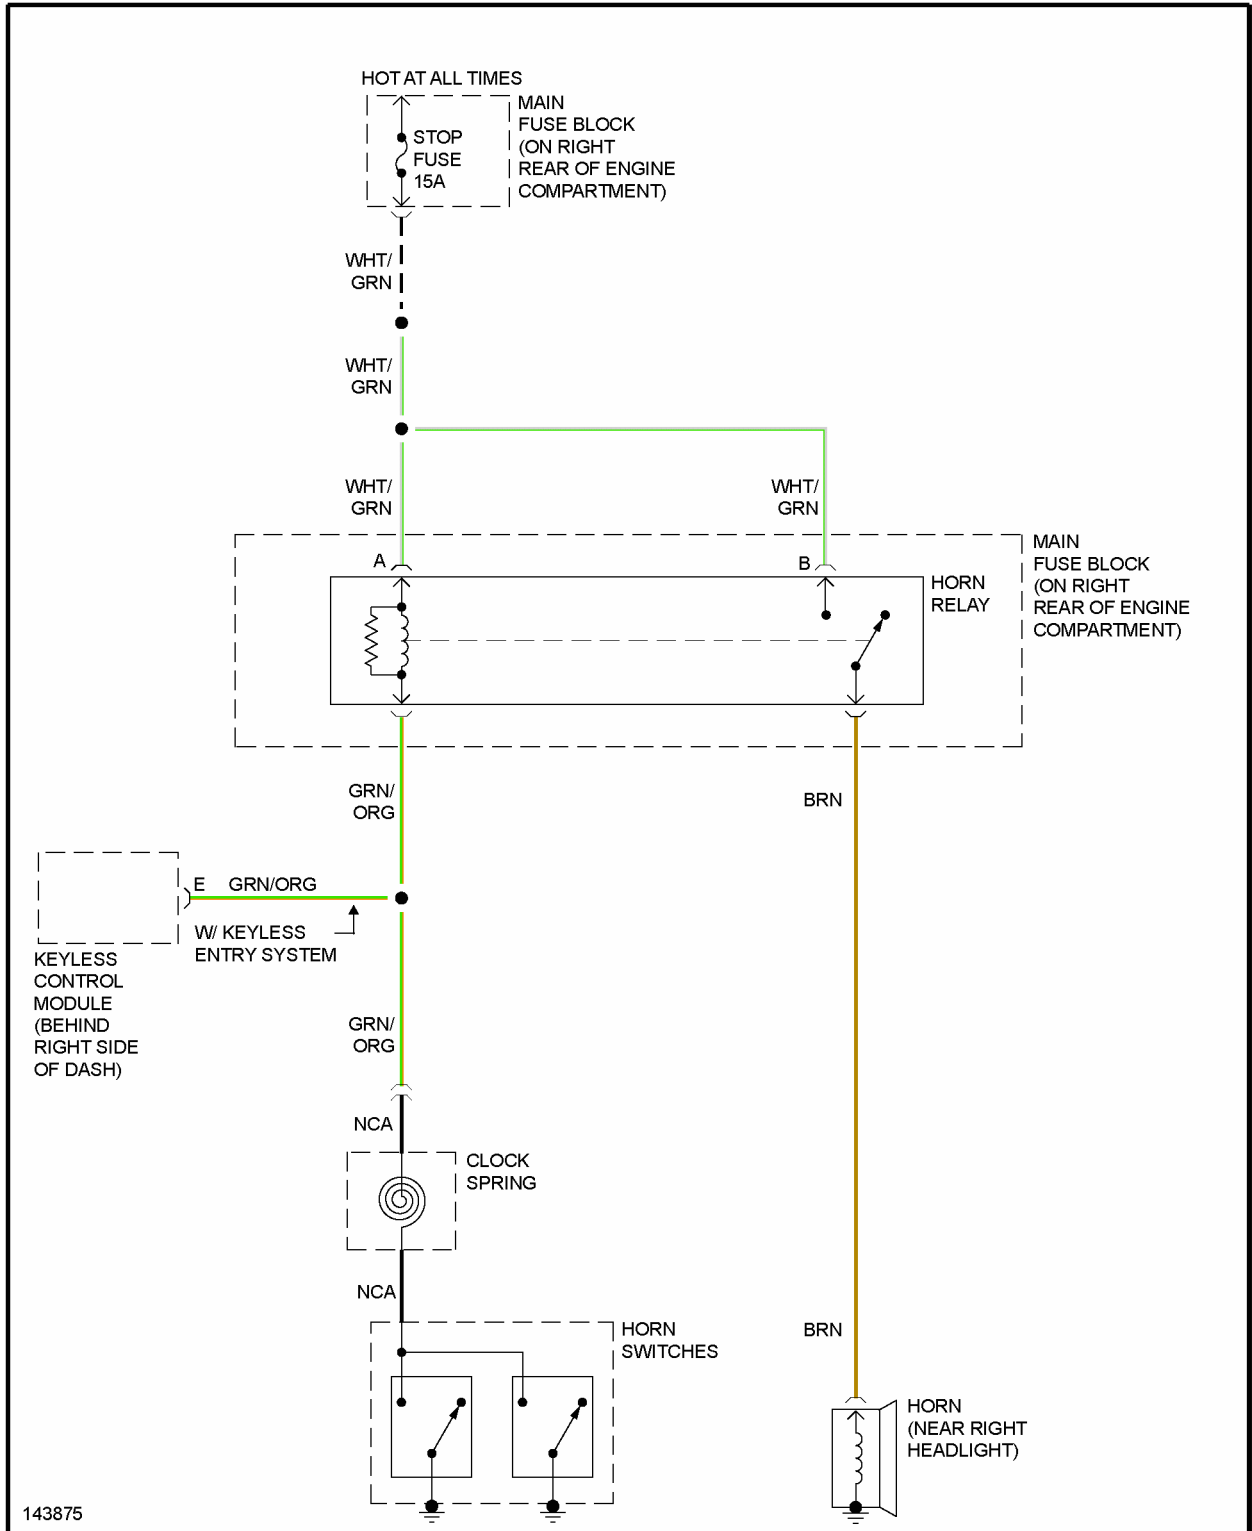

## 2001 SYSTEM WIRING DIAGRAMS MAZDA MX-5 Miata

Fig. 15: Headlight Circuit, W/O DRL

### HORN

Fig. 16: Horn Circuit

INSTRUMENT CLUSTER