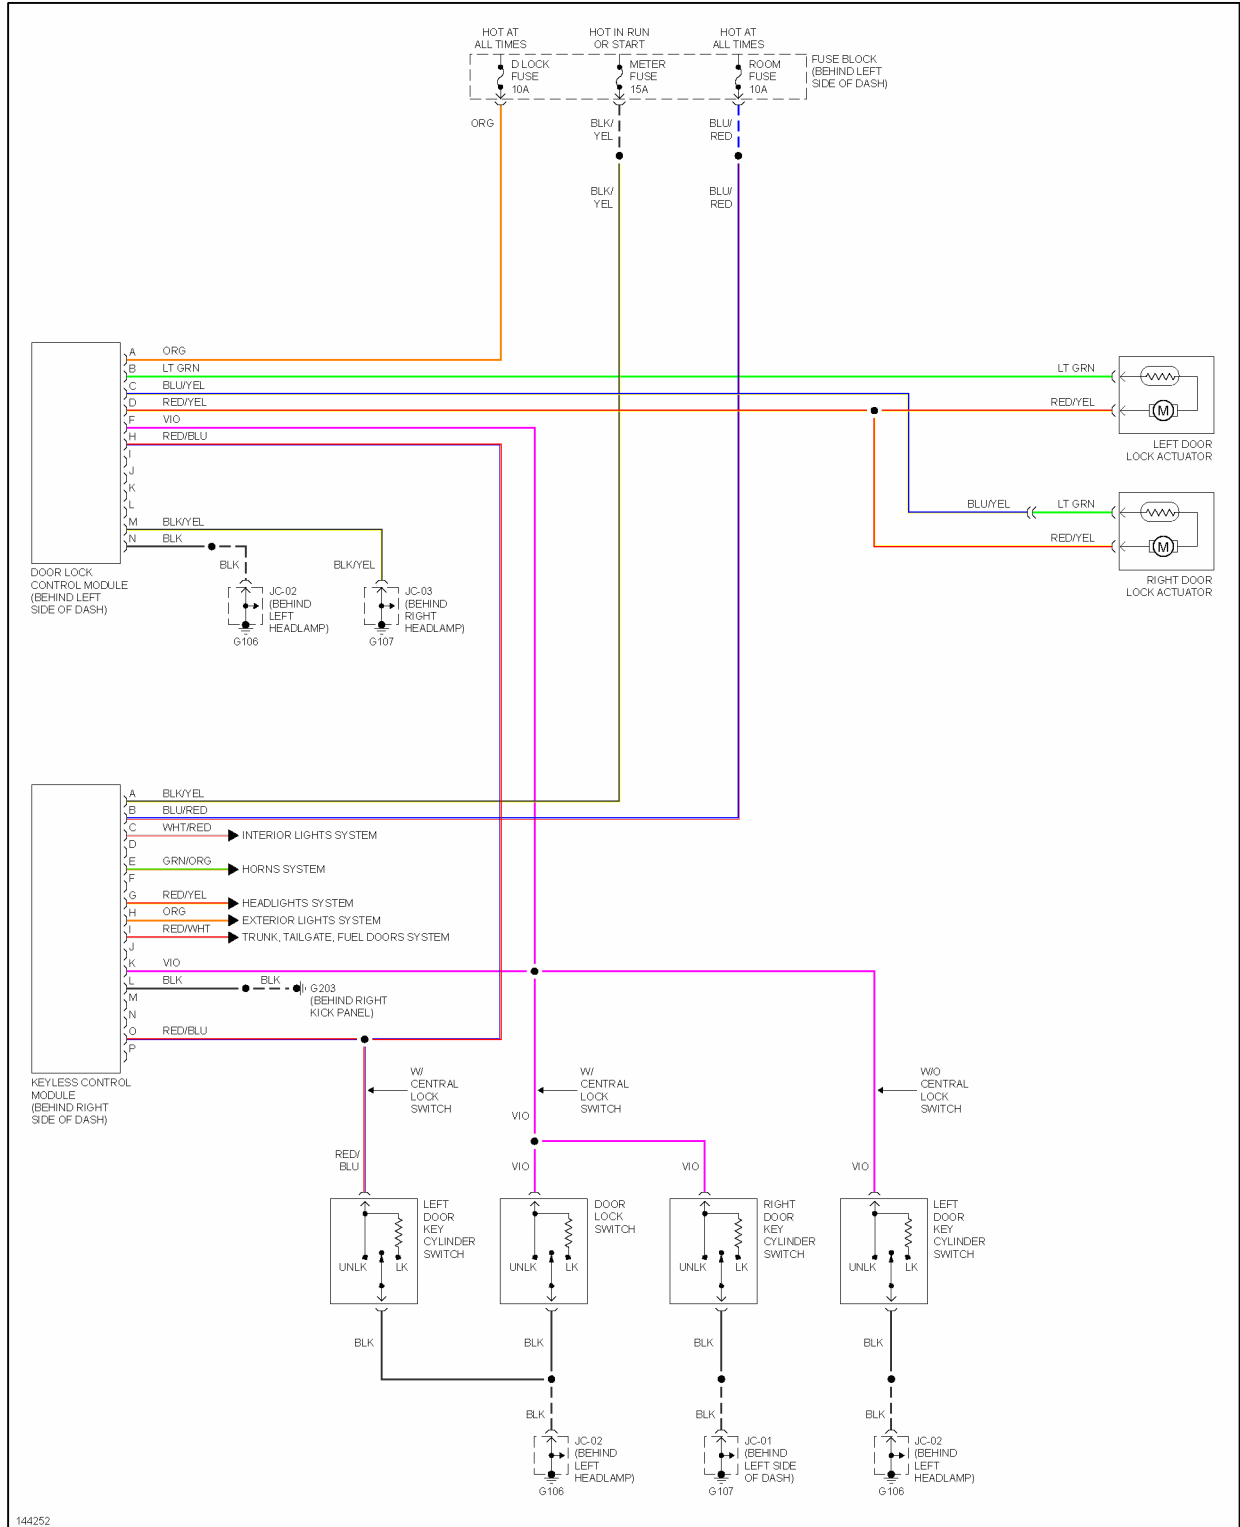

2001 Mazda MX-5 Miata

2001 SYSTEM WIRING DIAGRAMS MAZDA MX-5 Miata

Fig. 21: Door Lock & Keyless Entry Circuit

POWER MIRRORS