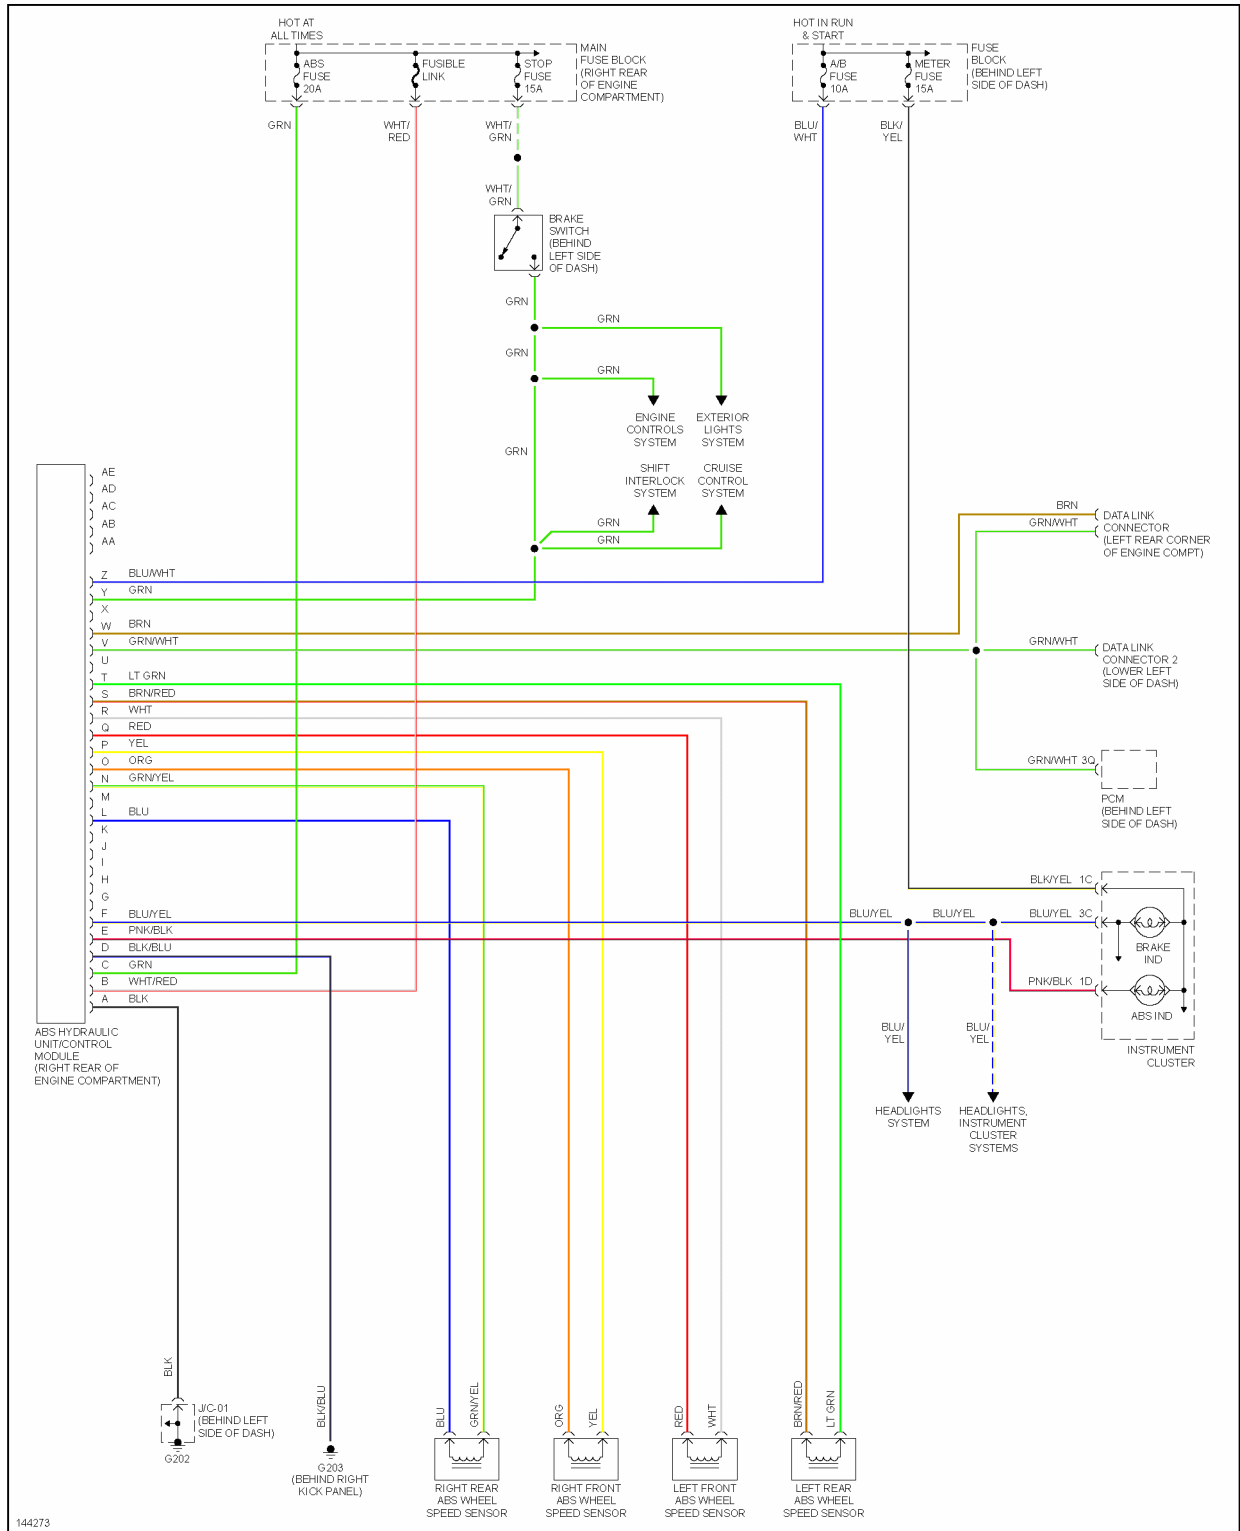

2001 Mazda MX-5 Miata

2001 SYSTEM WIRING DIAGRAMS MAZDA MX-5 Miata

Fig. 2: Anti-lock Brake Circuits

ANTI-THEFT