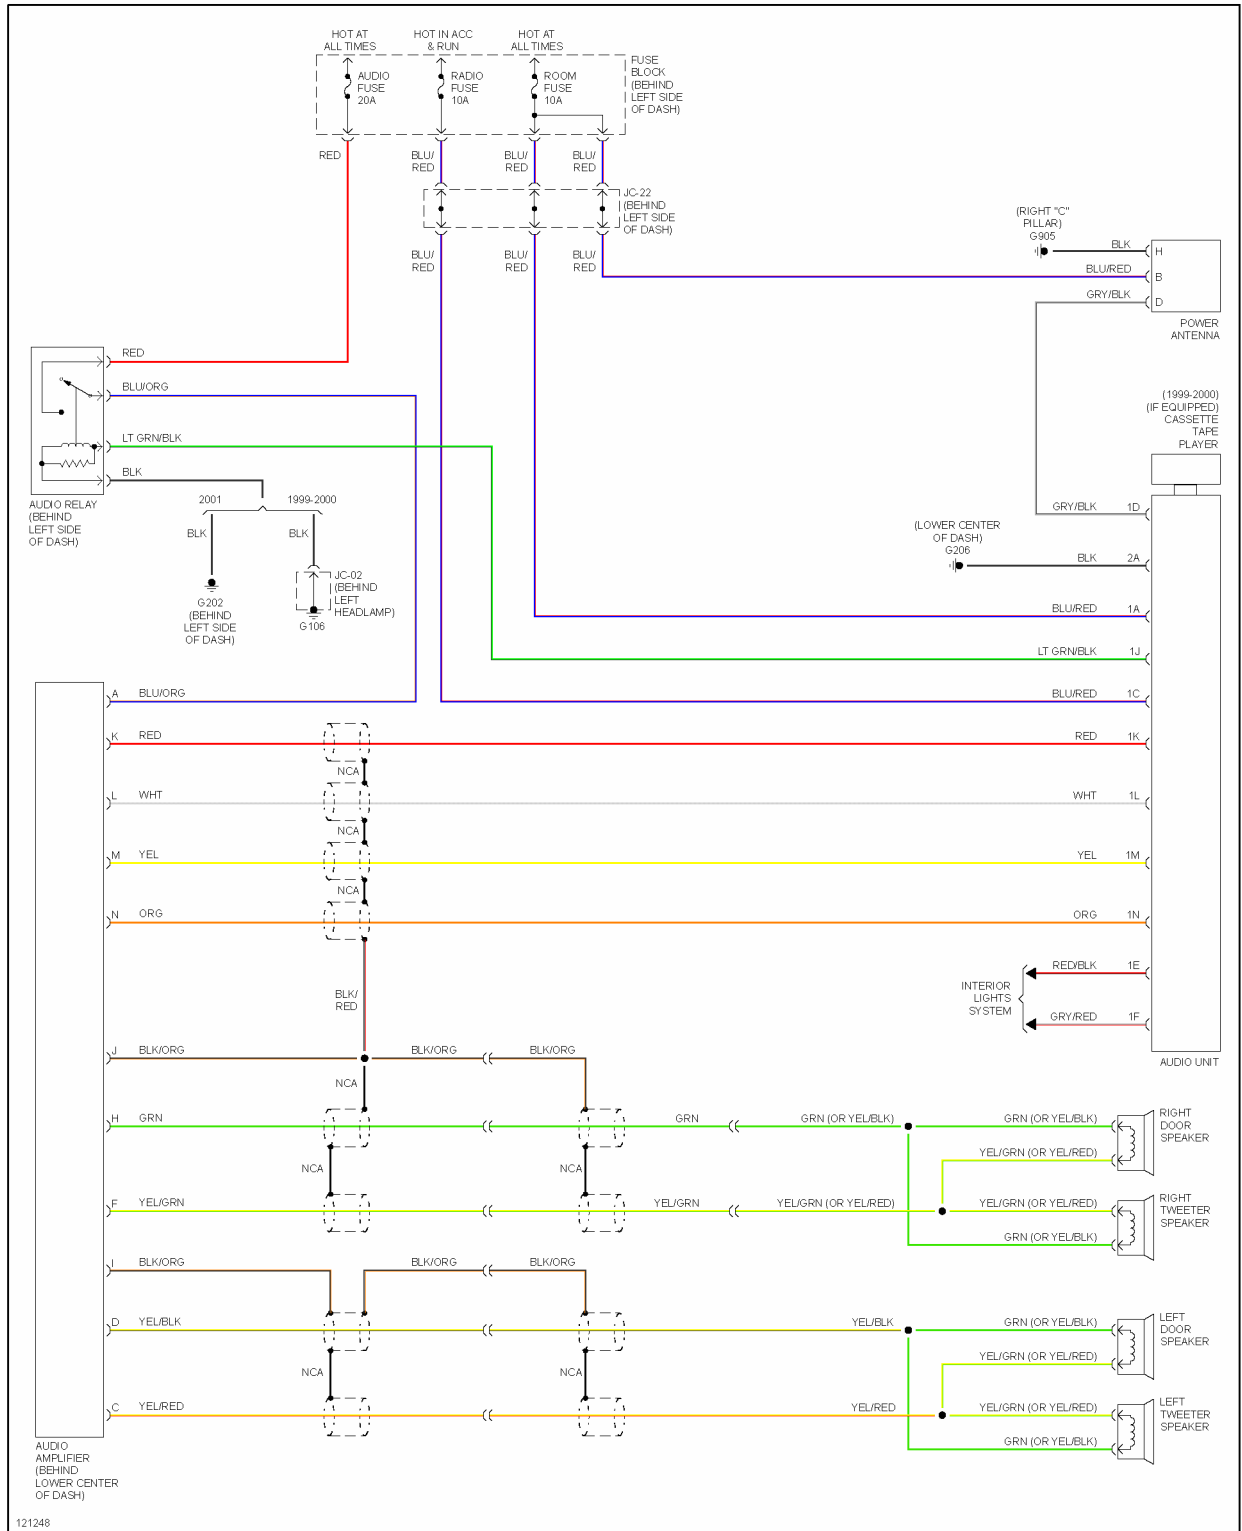

2001 Mazda MX-5 Miata

2001 SYSTEM WIRING DIAGRAMS MAZDA MX-5 Miata

121248