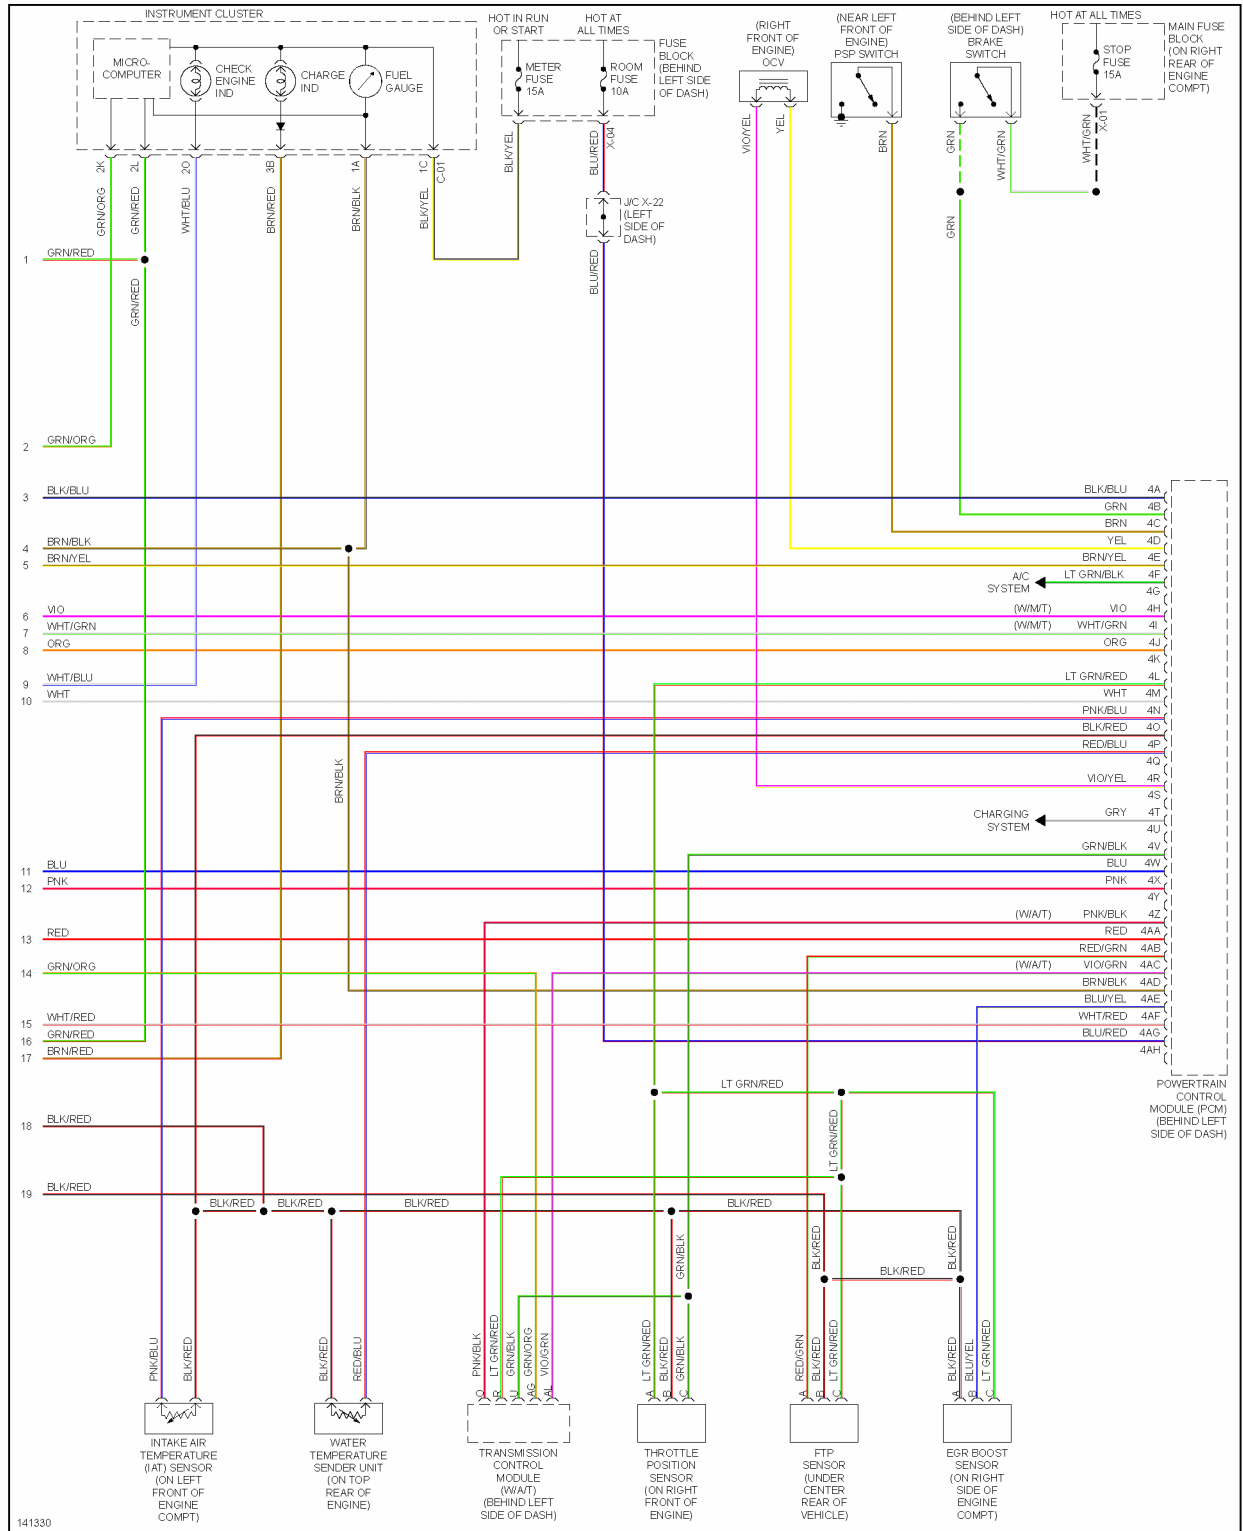

## 2001 SYSTEM WIRING DIAGRAMS MAZDA MX-5 Miata

Fig. 10: 1.8L, Engine Performance Circuits (3 of 3)