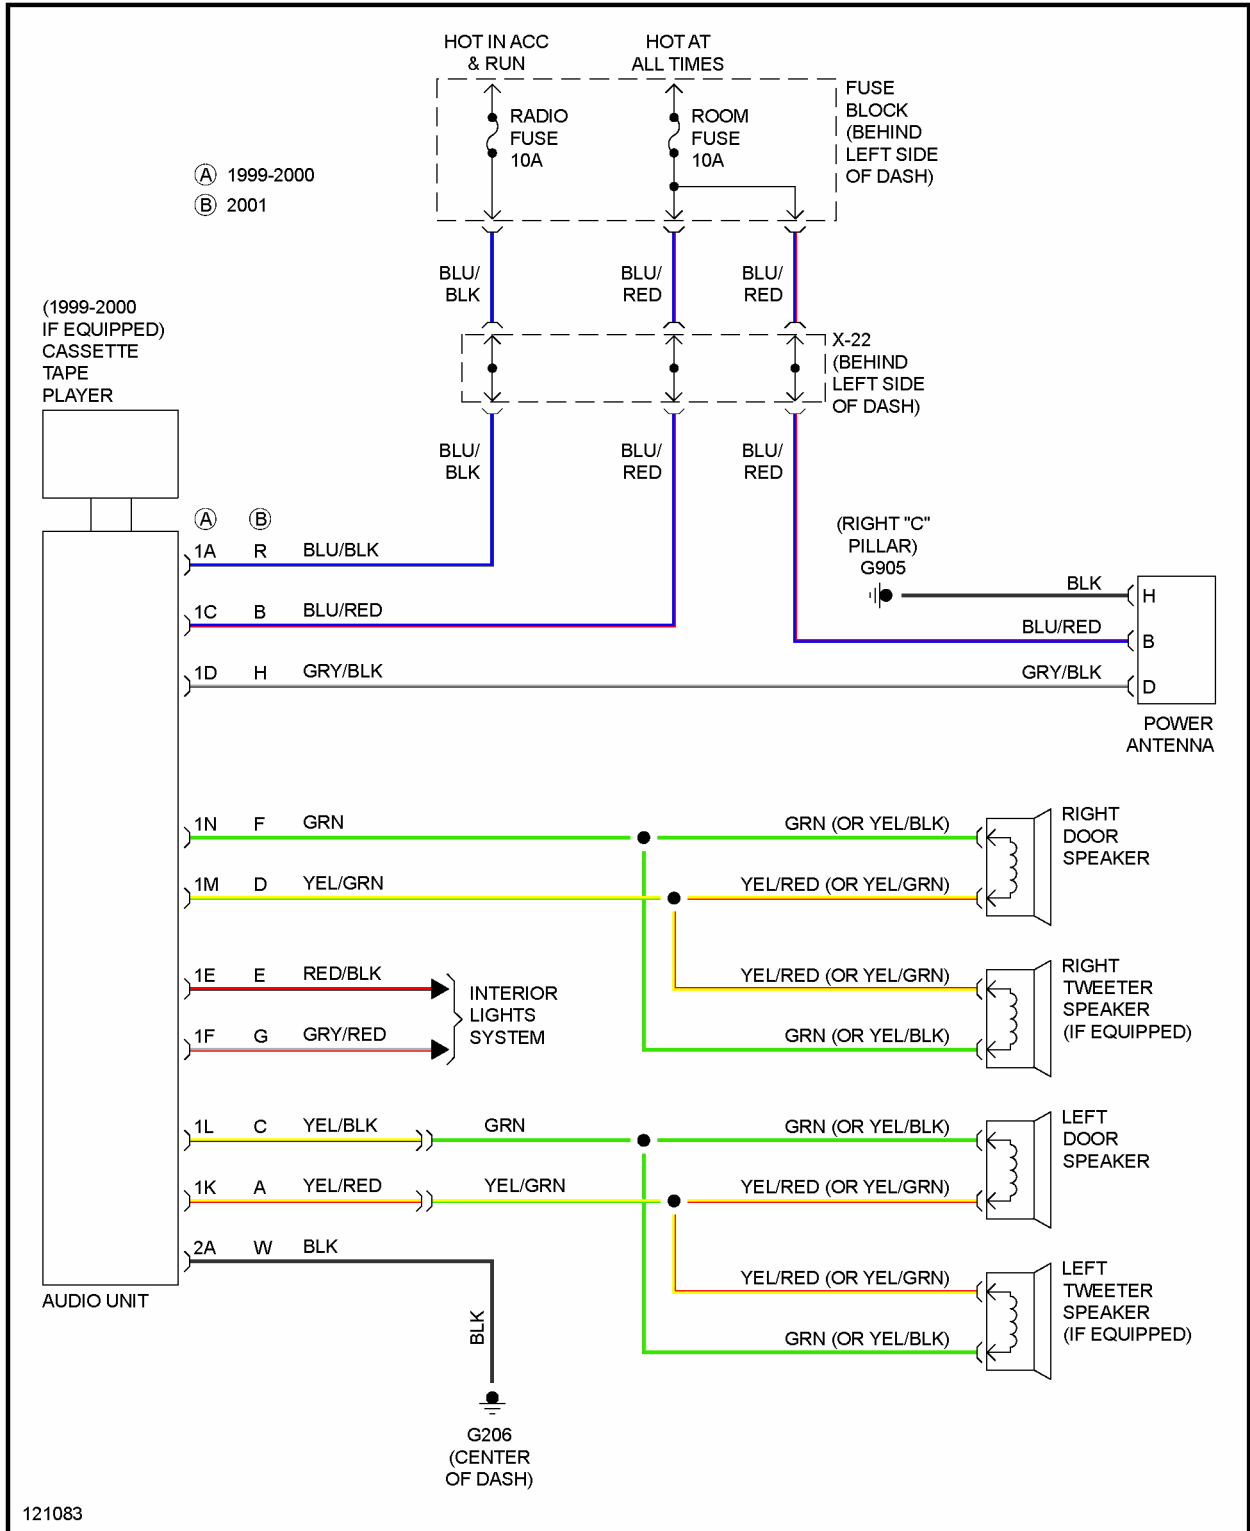

## 2001 SYSTEM WIRING DIAGRAMS MAZDA MX-5 Miata

Fig. 25: Radio Circuits, Standard