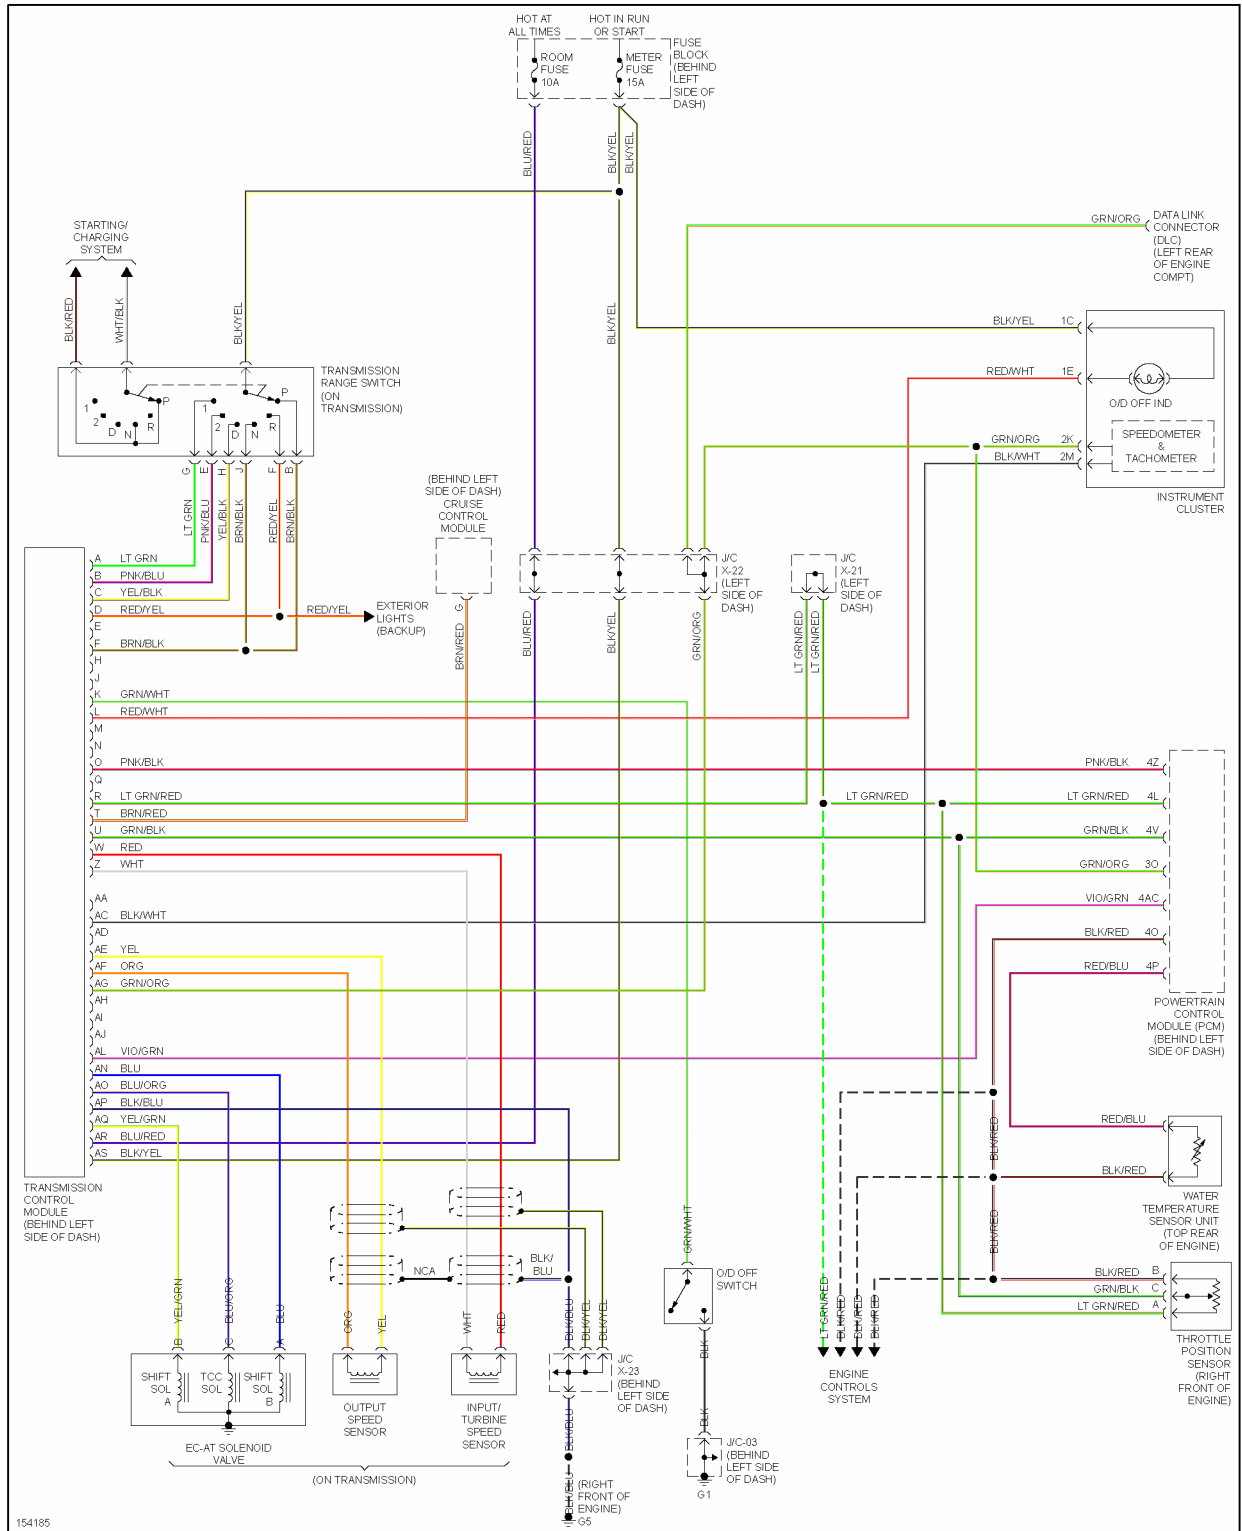

## 2001 SYSTEM WIRING DIAGRAMS MAZDA MX-5 Miata

Fig. 30: A/T Circuit

TRUNK, TAILGATE, FUEL DOOR