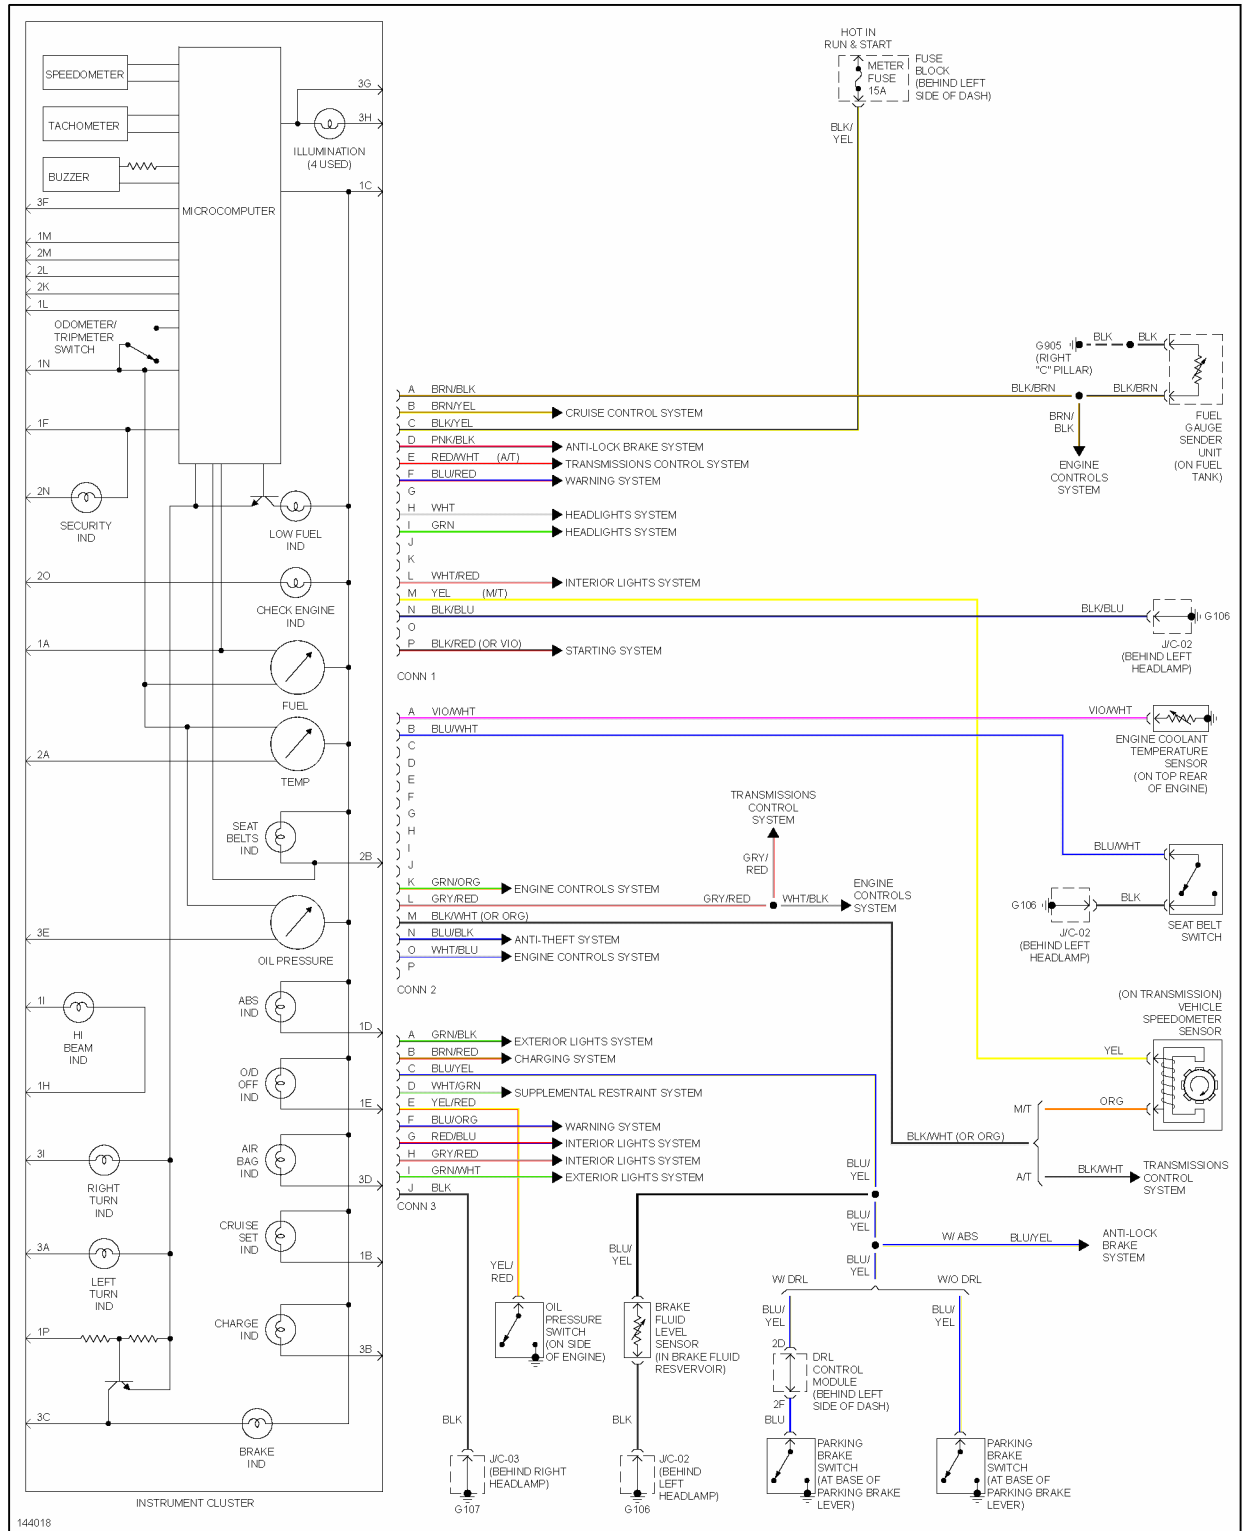

### HORN

Fig. 16: Horn Circuit

INSTRUMENT CLUSTER

# 2001 Mazda MX-5 Miata

## 2001 SYSTEM WIRING DIAGRAMS MAZDA MX-5 Miata

Fig. 17: Instrument Cluster Circuit

### INTERIOR LIGHTS