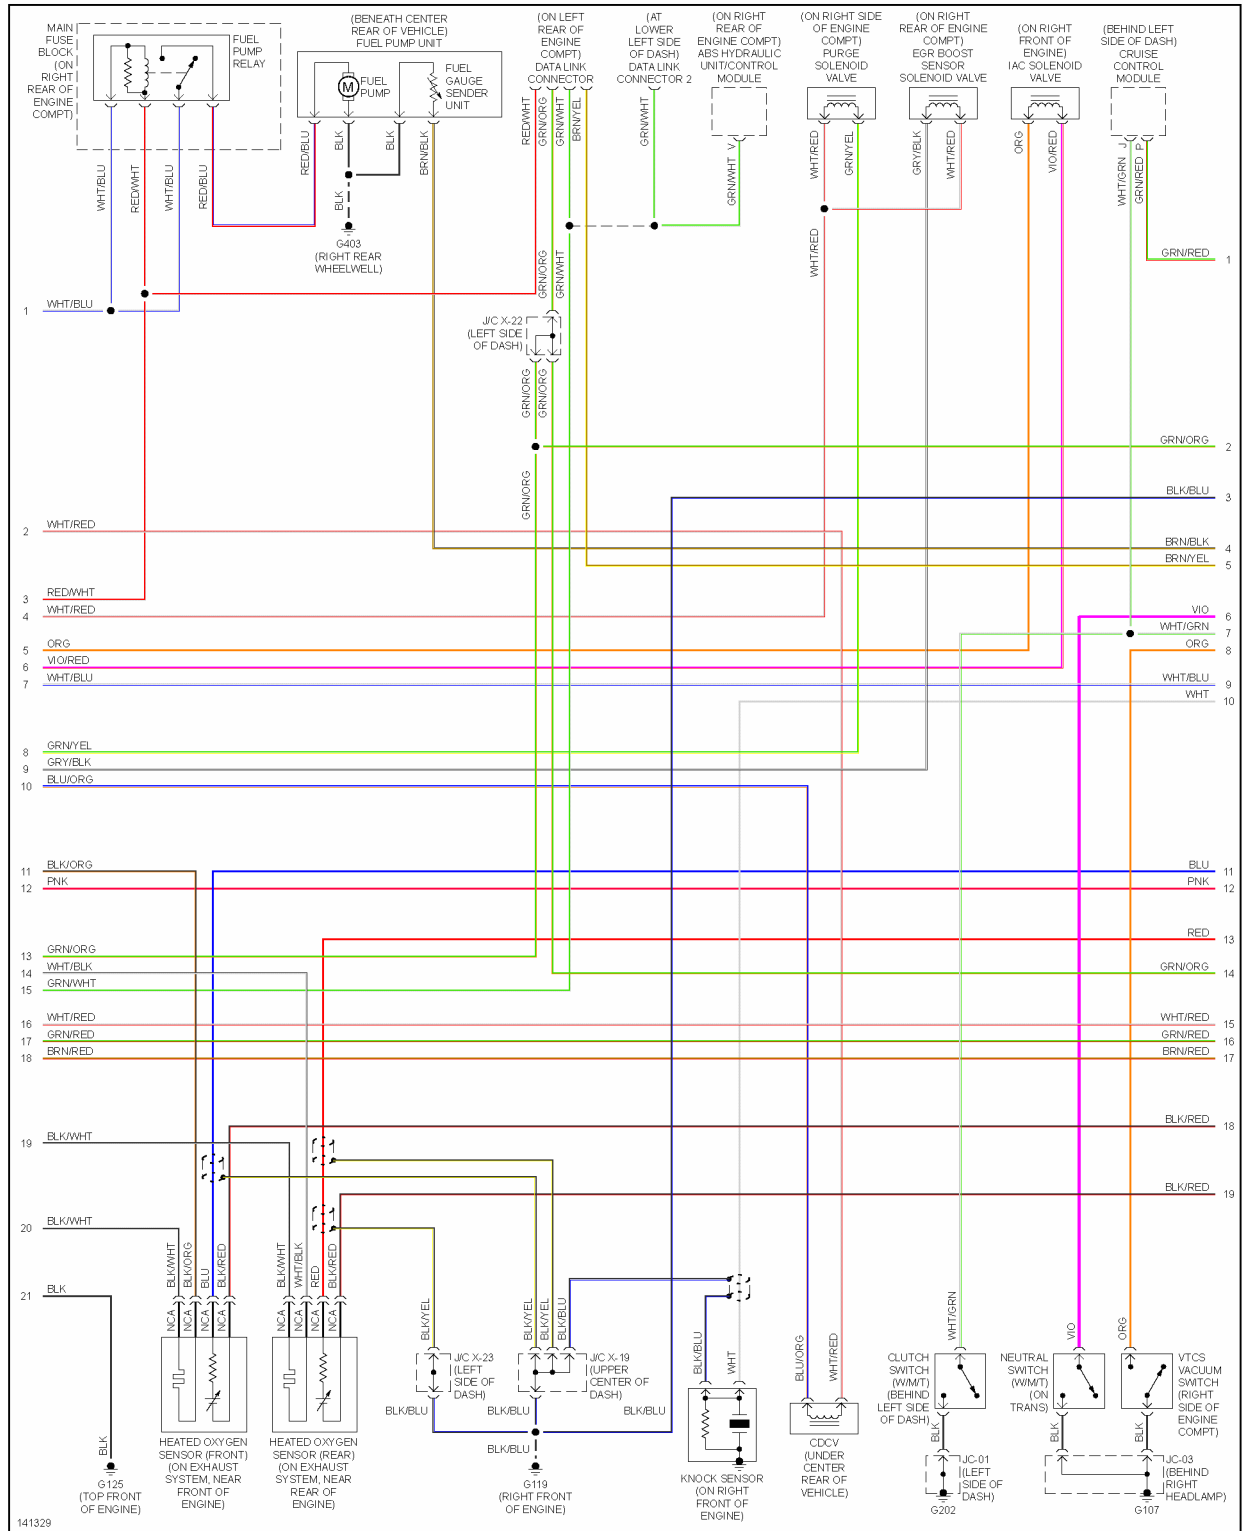

Fig. 8: 1.8L, Engine Performance Circuits (1 of 3)

2001 Mazda MX-5 Miata

2001 SYSTEM WIRING DIAGRAMS MAZDA MX-5 Miata