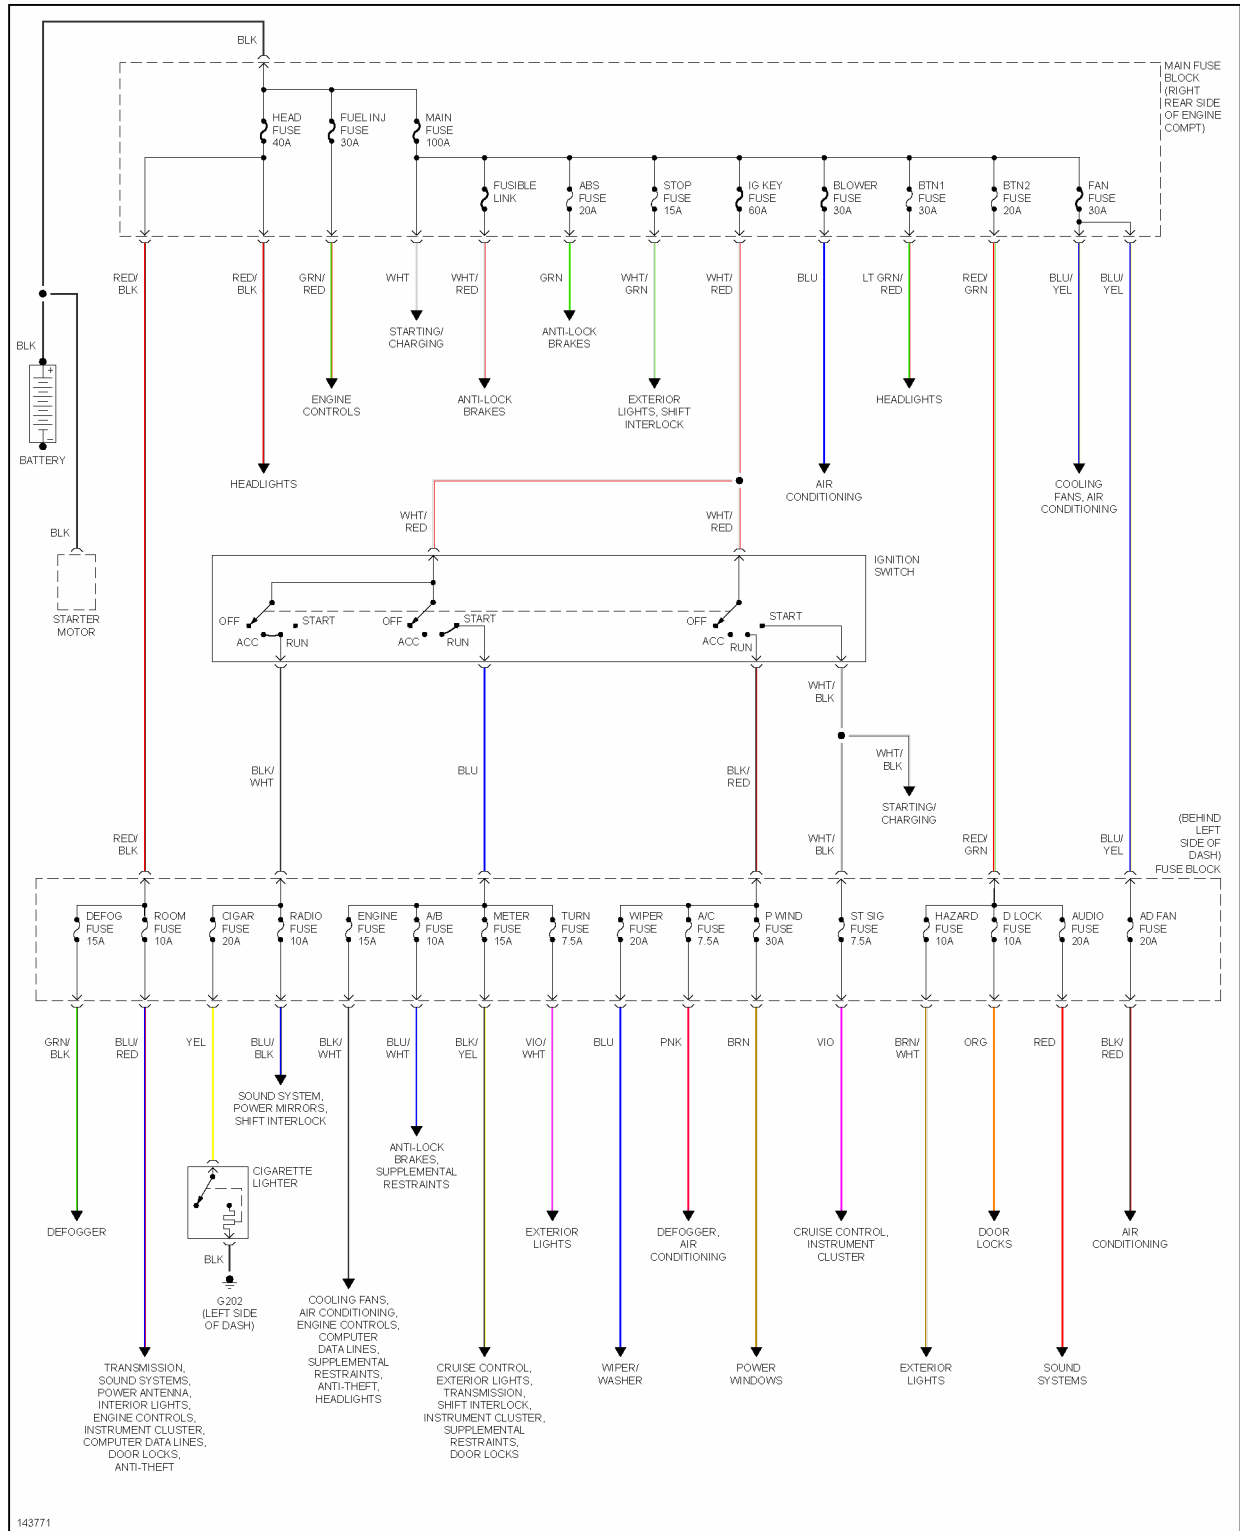

2001 Mazda MX-5 Miata

2001 SYSTEM WIRING DIAGRAMS MAZDA MX-5 Miata

Fig. 20: Power Distribution Circuit

POWER DOOR LOCKS