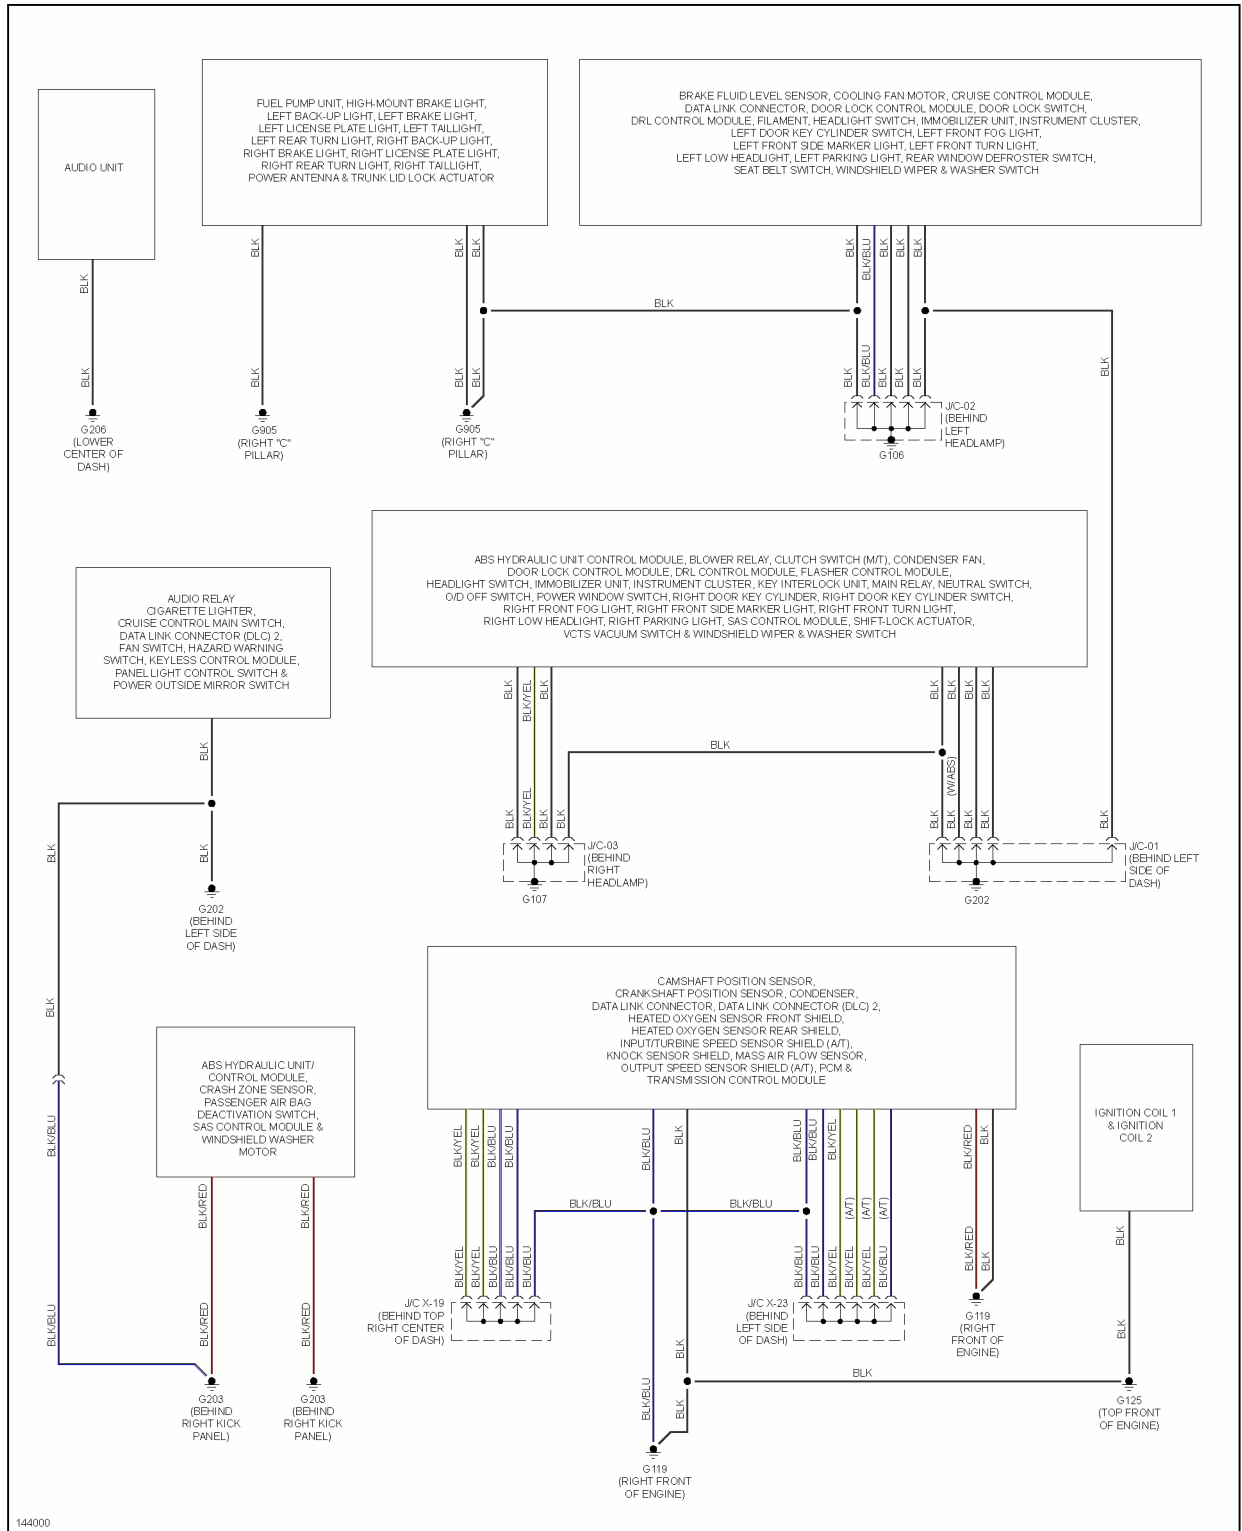

## 2001 SYSTEM WIRING DIAGRAMS MAZDA MX-5 Miata

Fig. 13: Ground Distribution Circuit