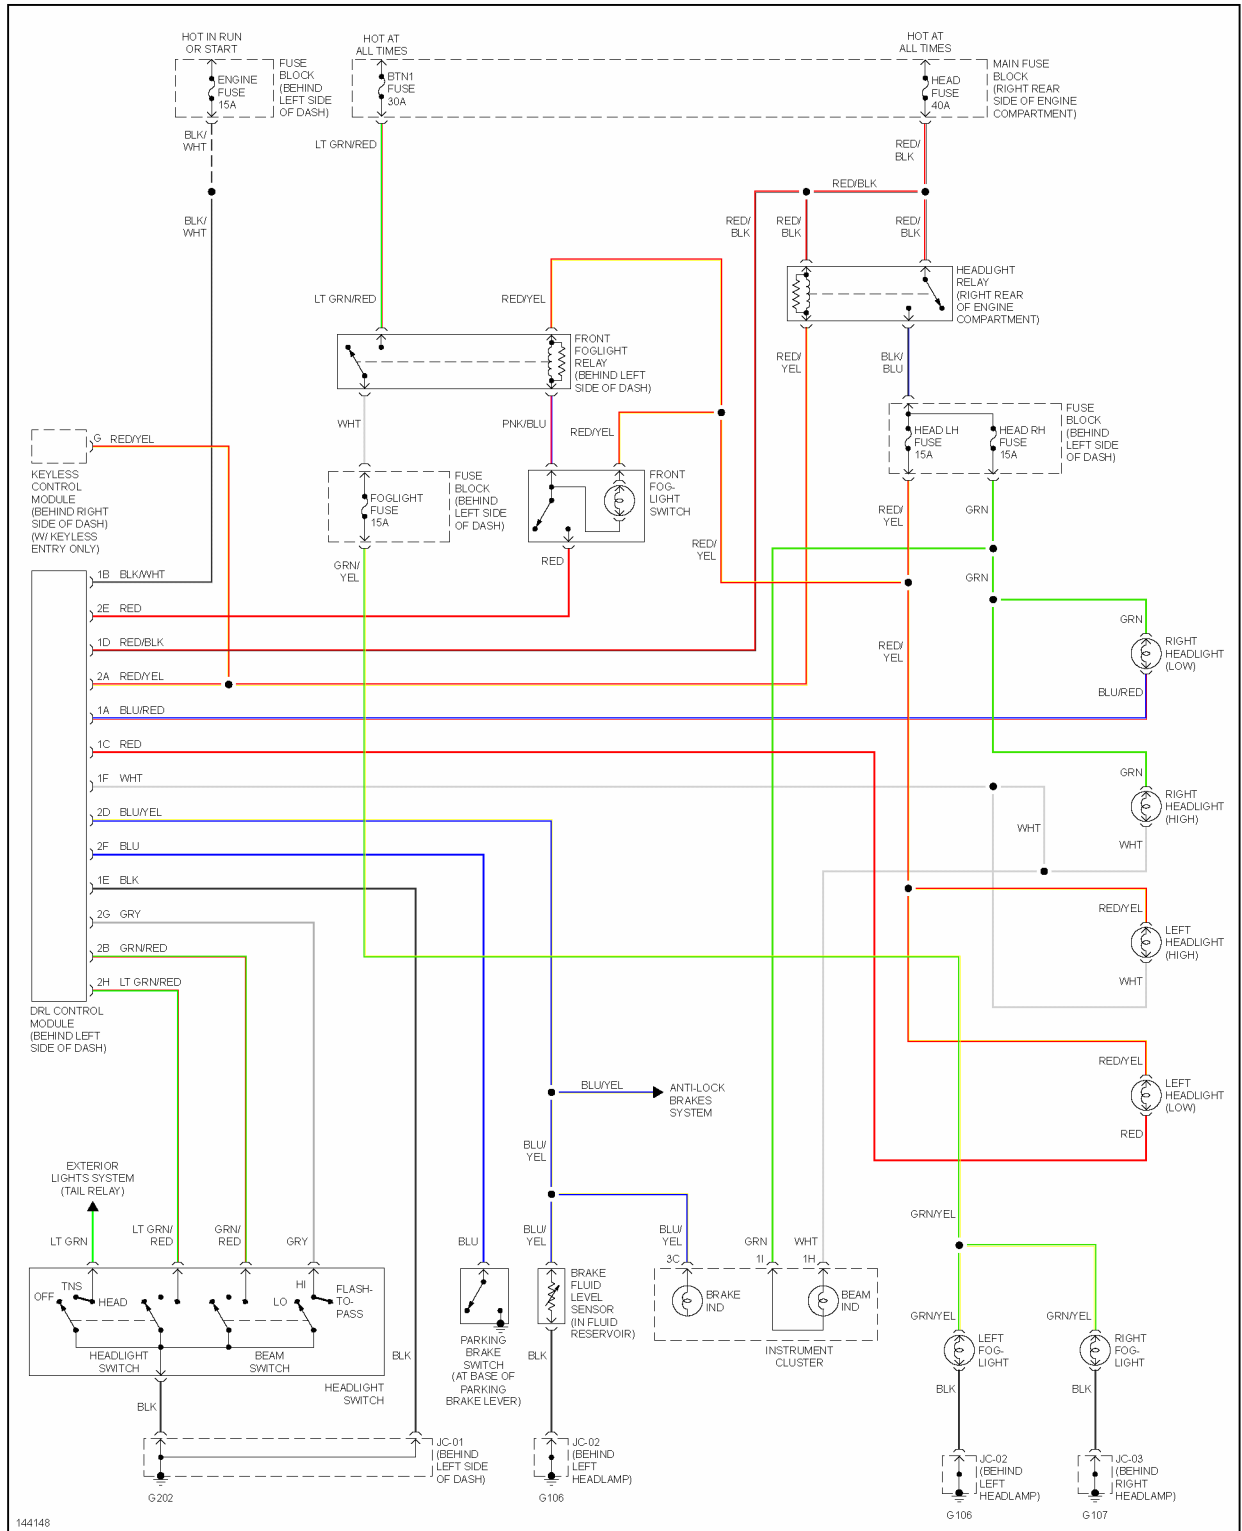

## 2001 SYSTEM WIRING DIAGRAMS MAZDA MX-5 Miata

Fig. 14: Headlight Circuit, W/ DRL