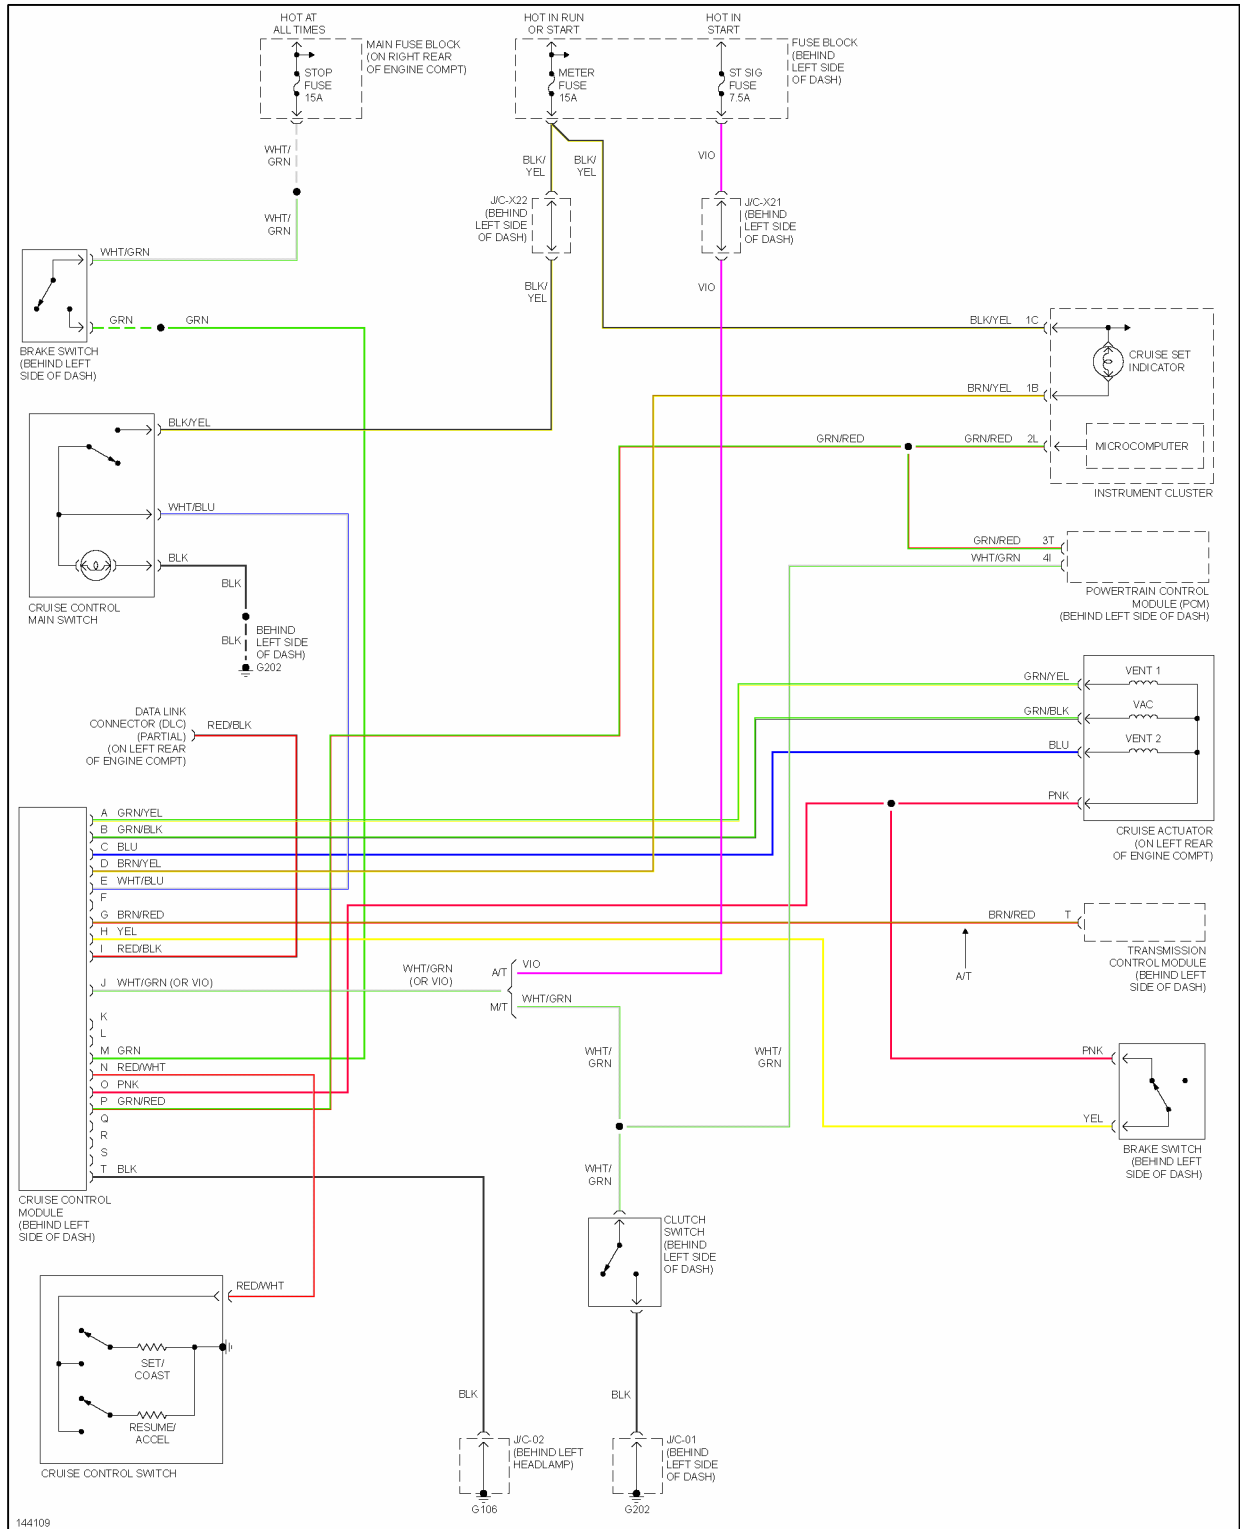

## 2001 SYSTEM WIRING DIAGRAMS MAZDA MX-5 Miata

Fig. 6: Cruise Control Circuit

DEFOGGERS

# 2001 Mazda MX-5 Miata