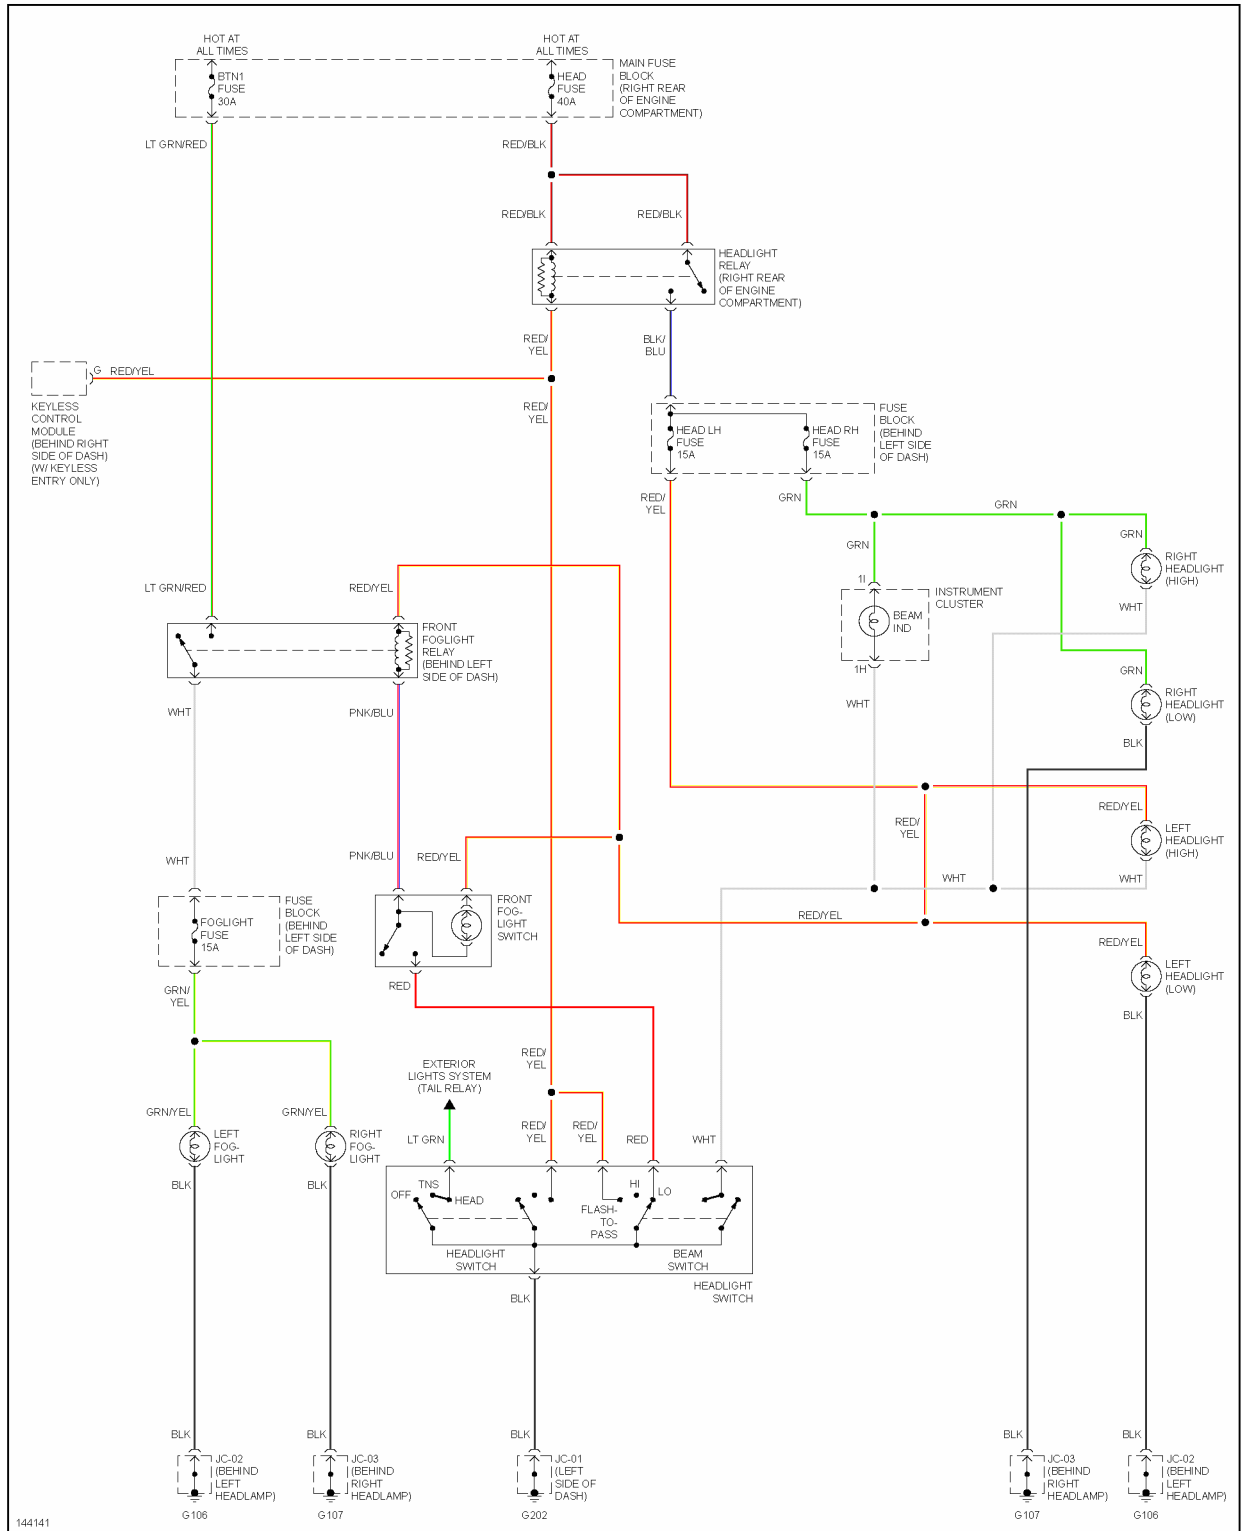

## 2001 SYSTEM WIRING DIAGRAMS MAZDA MX-5 Miata

Fig. 15: Headlight Circuit, W/O DRL