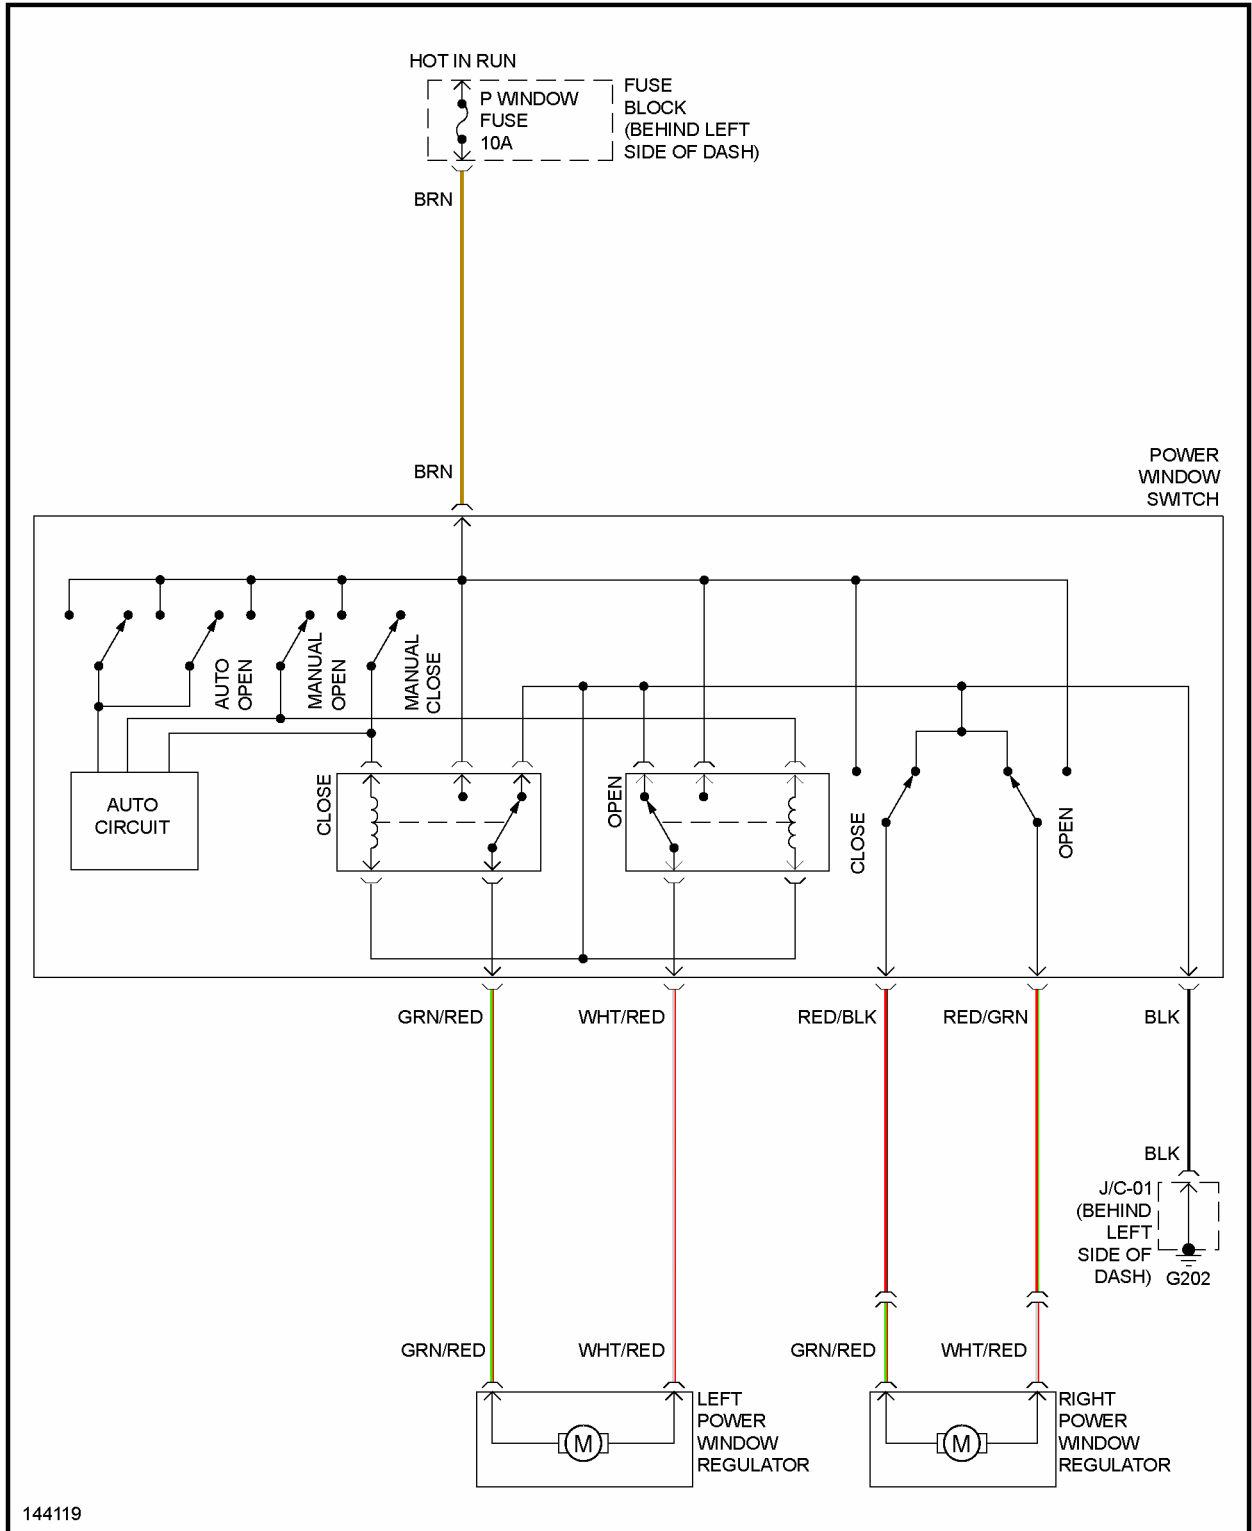

## 2001 SYSTEM WIRING DIAGRAMS MAZDA MX-5 Miata

Fig. 23: Power Window Circuit

RADIO