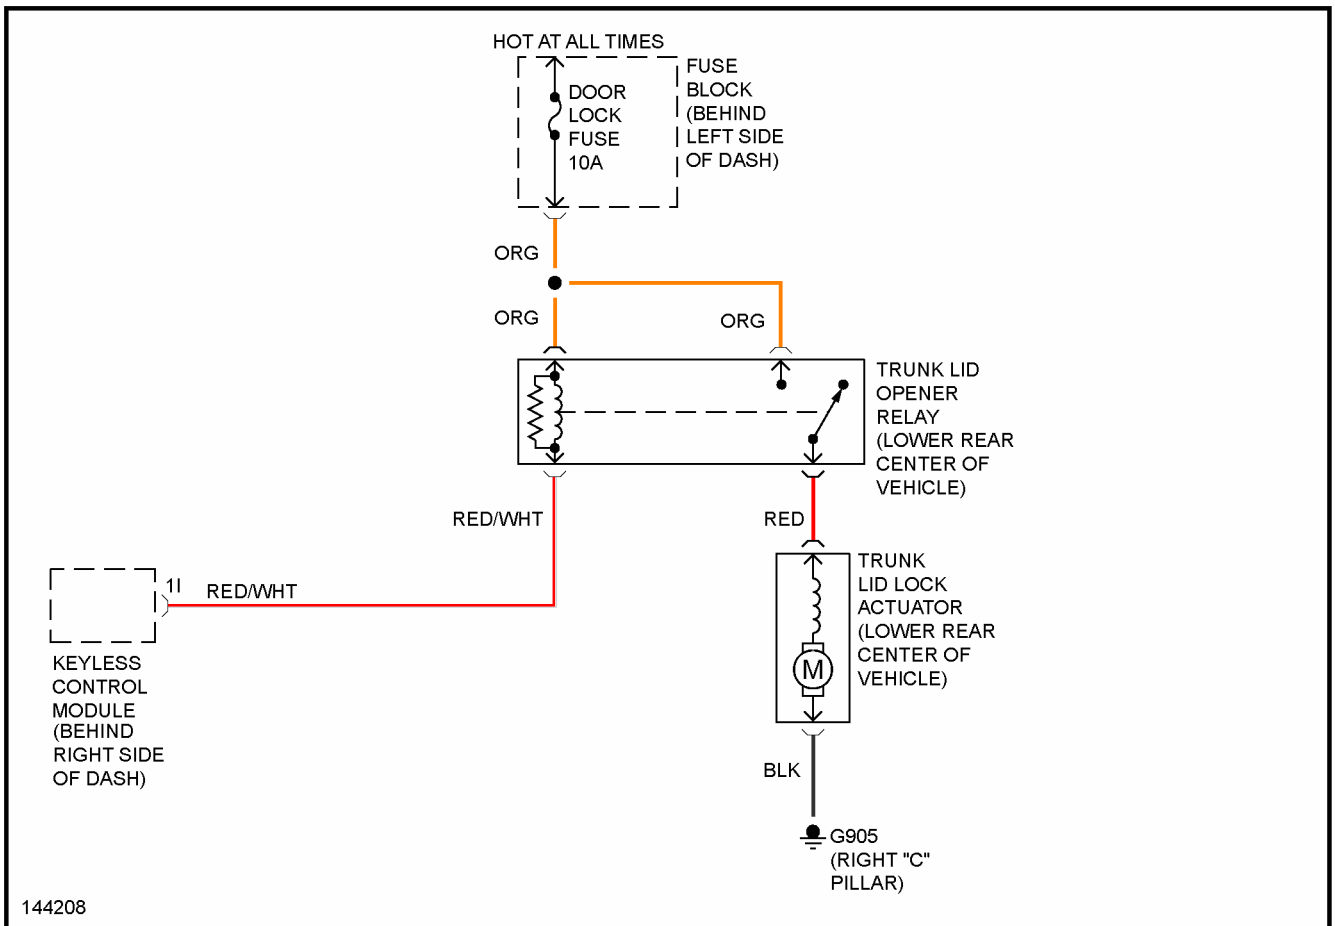

2001 Mazda MX-5 Miata

2001 SYSTEM WIRING DIAGRAMS MAZDA MX-5 Miata

144208

Fig. 31: Trunk Release Circuit

WARNING SYSTEMS