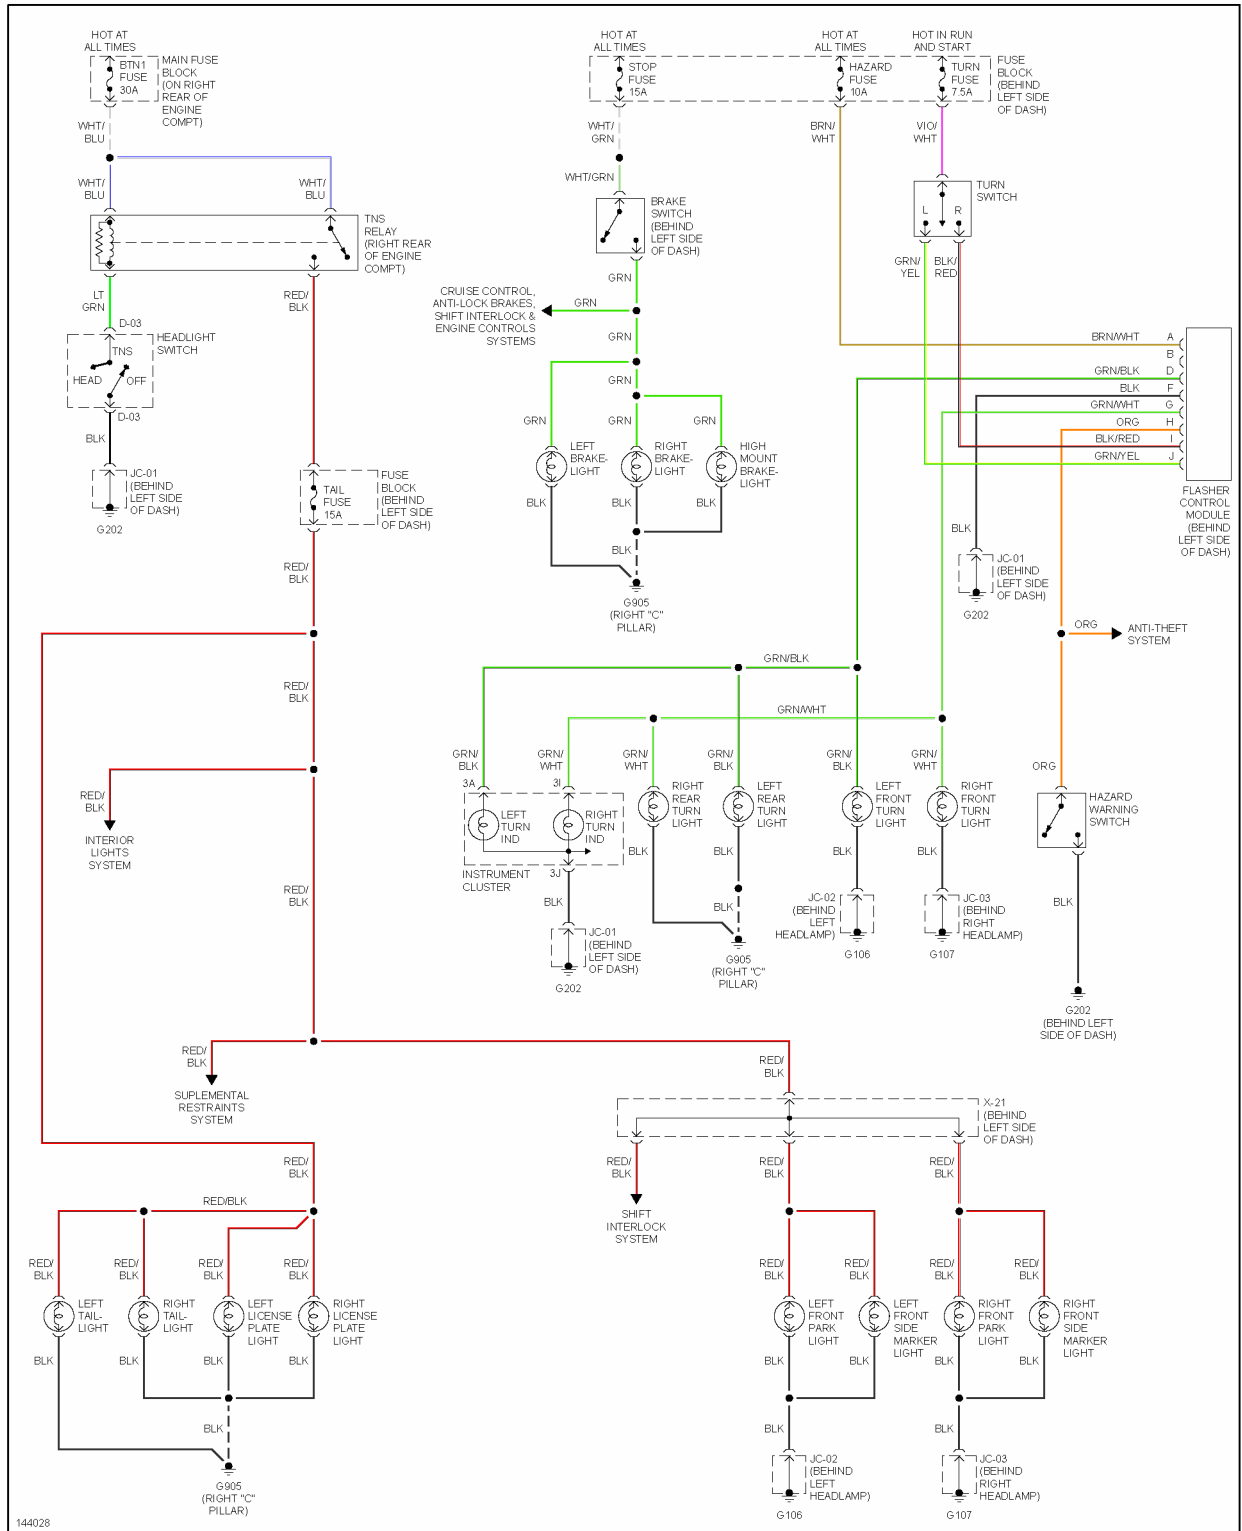

## 2001 SYSTEM WIRING DIAGRAMS MAZDA MX-5 Miata

Fig. 12: Exterior Lamps Circuit

### GROUND DISTRIBUTION