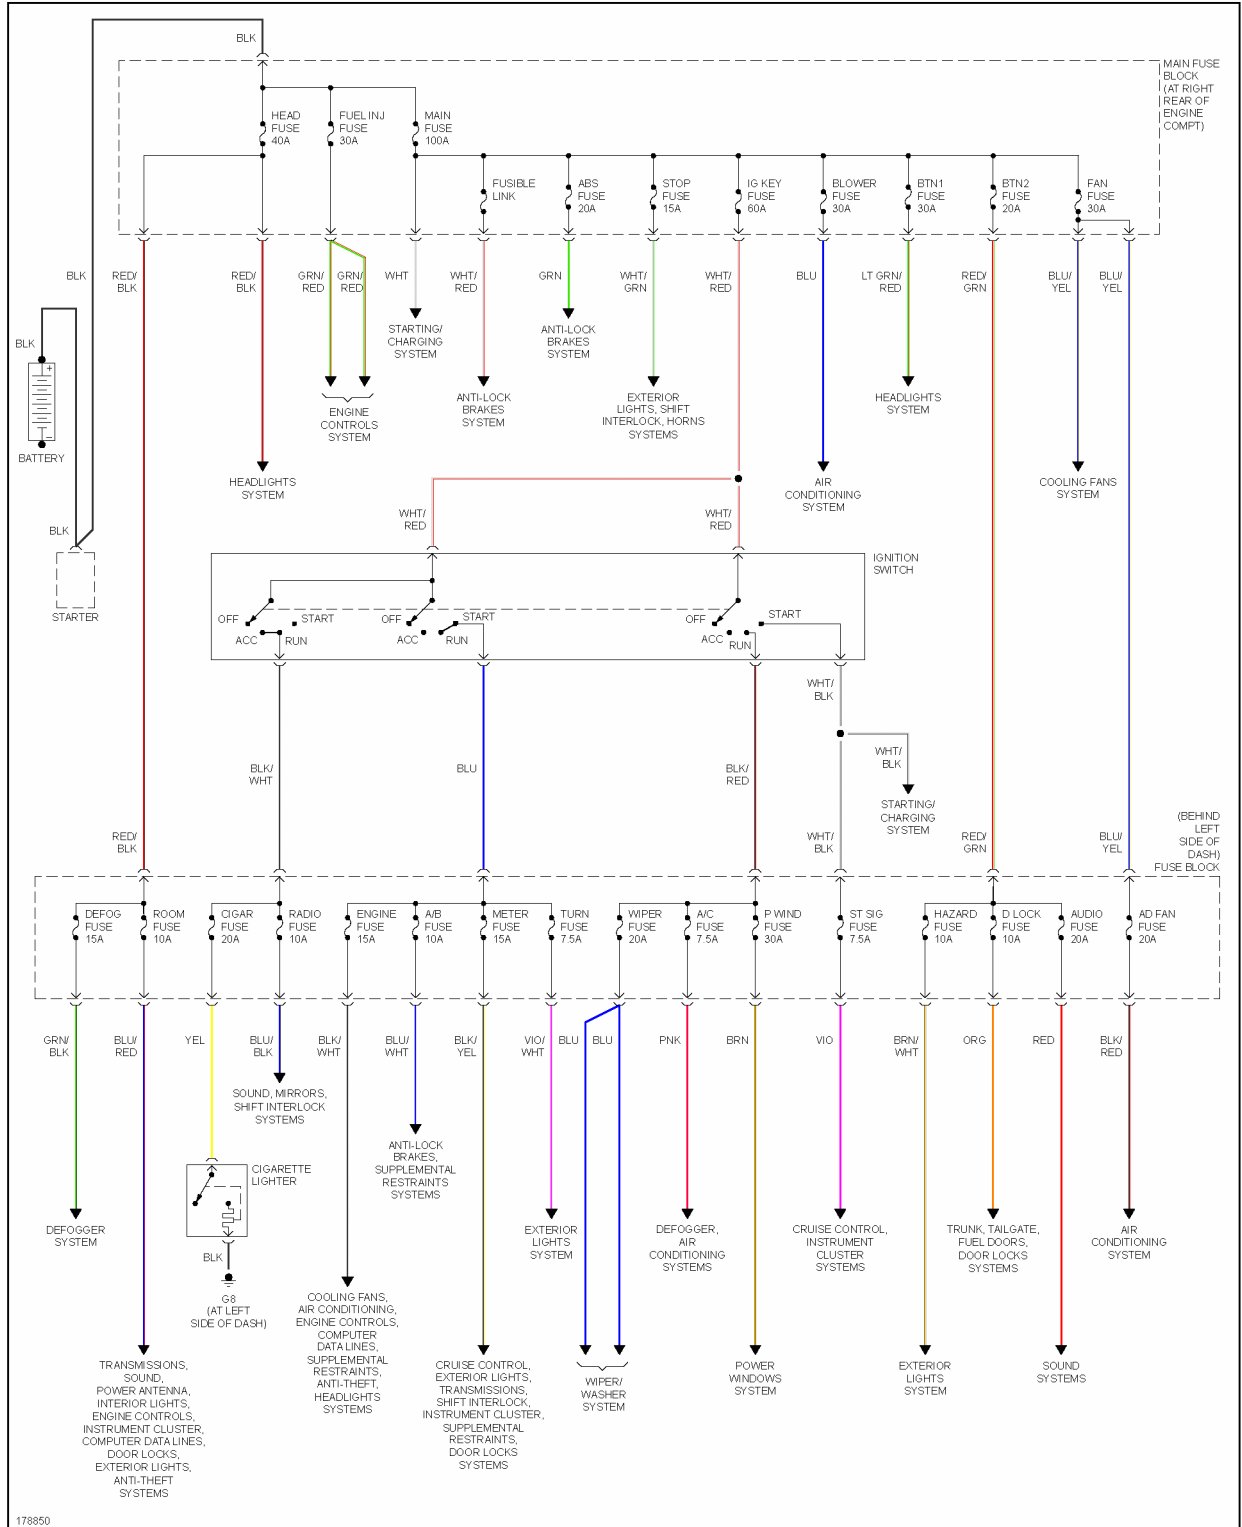

2003 Mazda MX-5 Miata

2003 SYSTEM WIRING DIAGRAMS Mazda - MX-5 Miata

Fig. 20: Power Distribution Circuit

POWER DOOR LOCKS