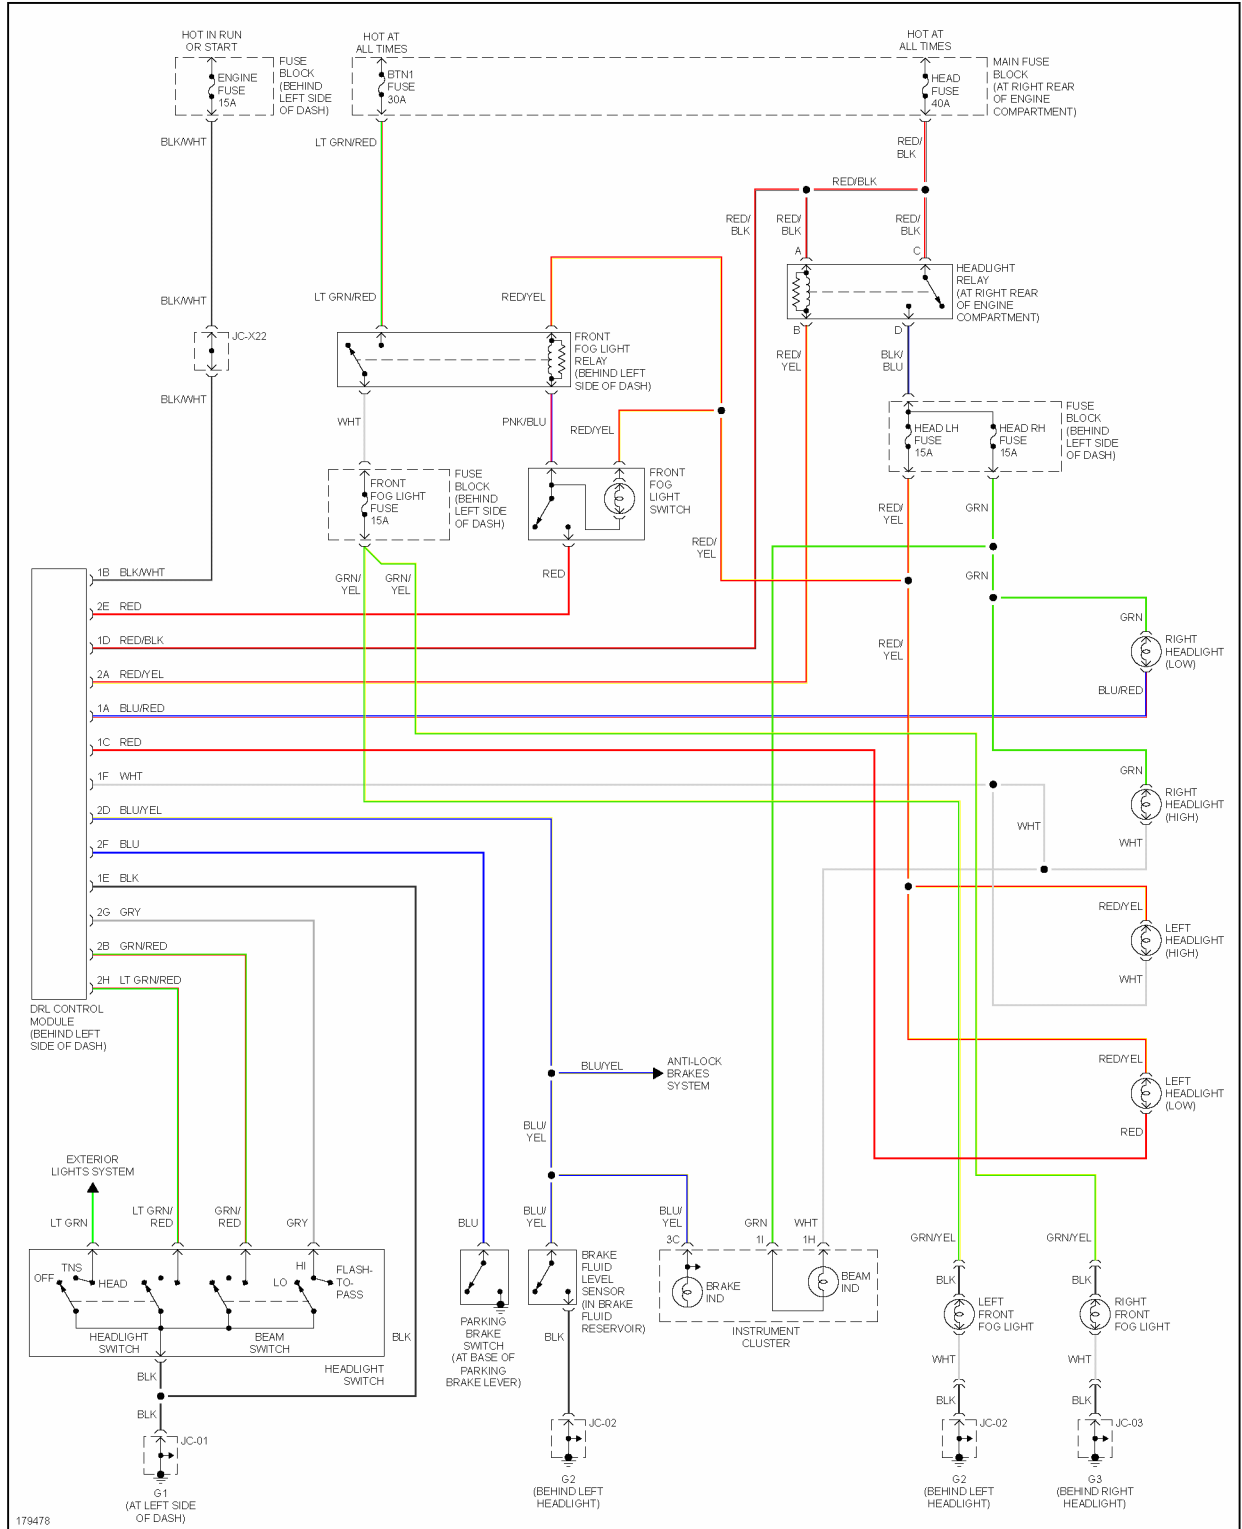

## 2003 SYSTEM WIRING DIAGRAMS Mazda - MX-5 Miata

Fig. 14: Headlights Circuit, W/ DRL