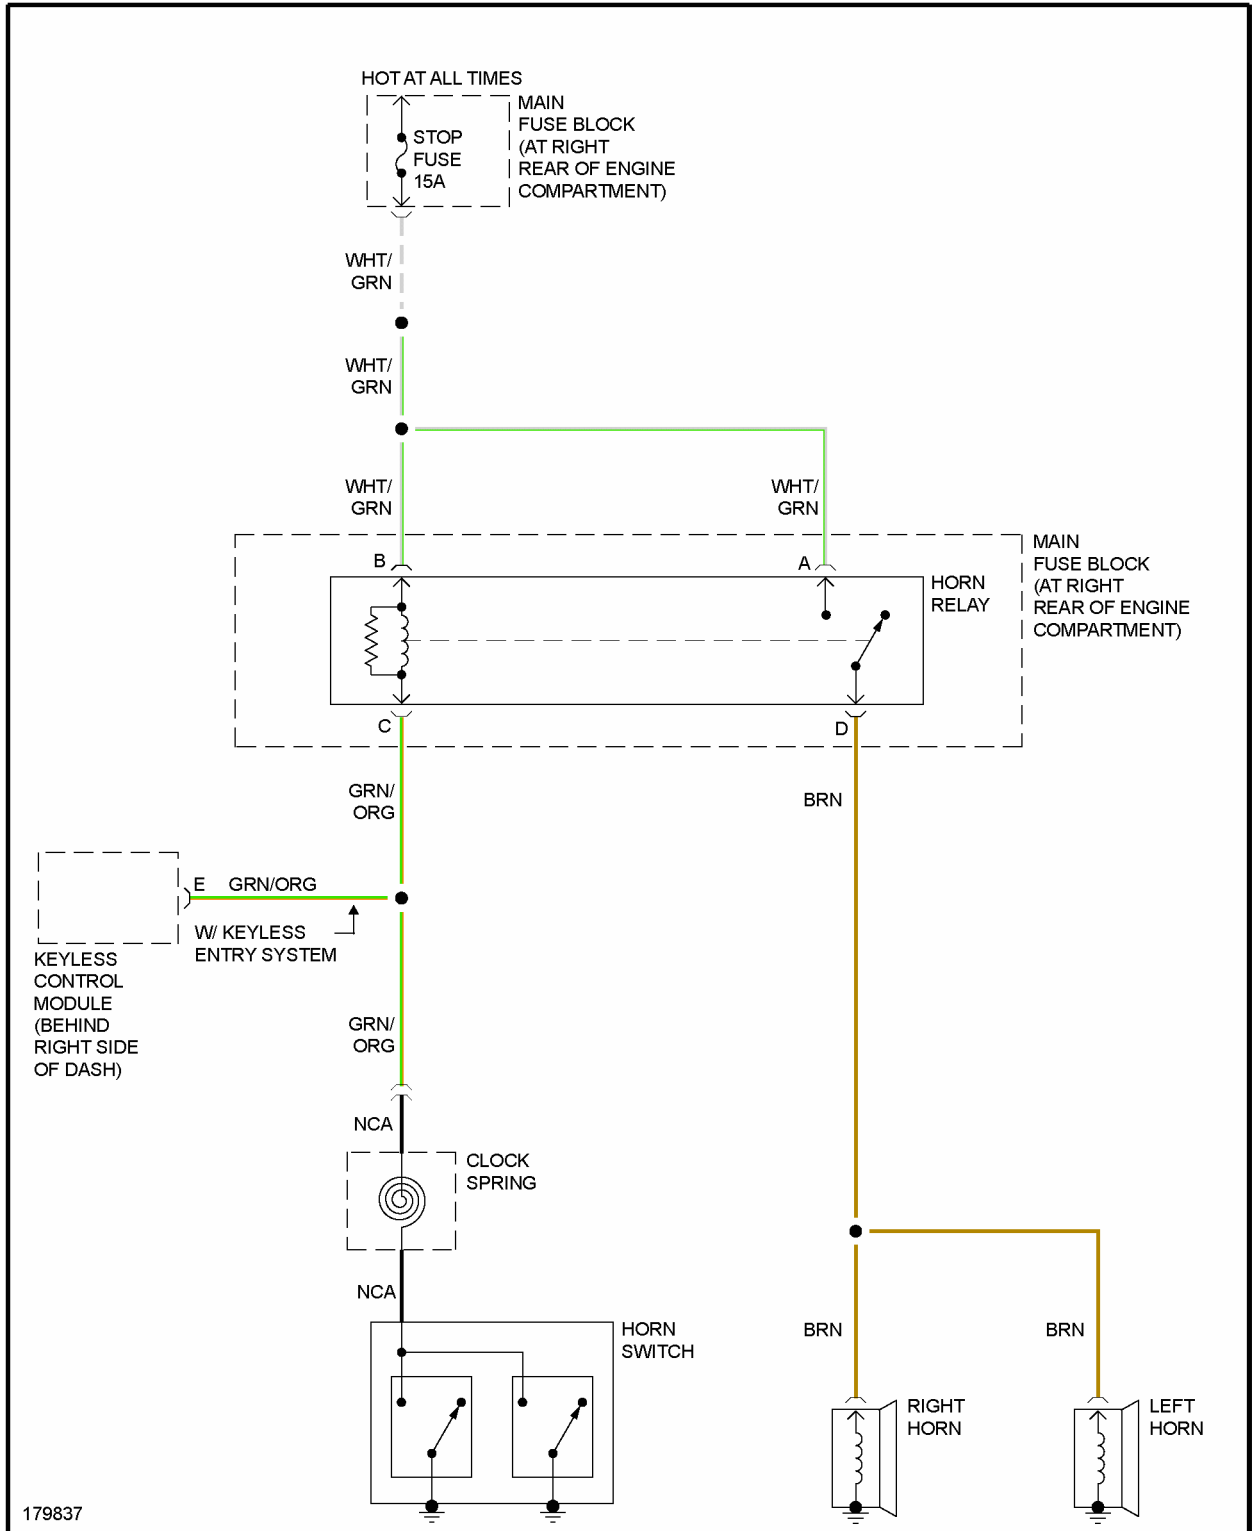

## 2003 SYSTEM WIRING DIAGRAMS Mazda - MX-5 Miata

Fig. 15: Headlights Circuit, W/O DRL

### HORN

Fig. 16: Horn Circuit

INSTRUMENT CLUSTER