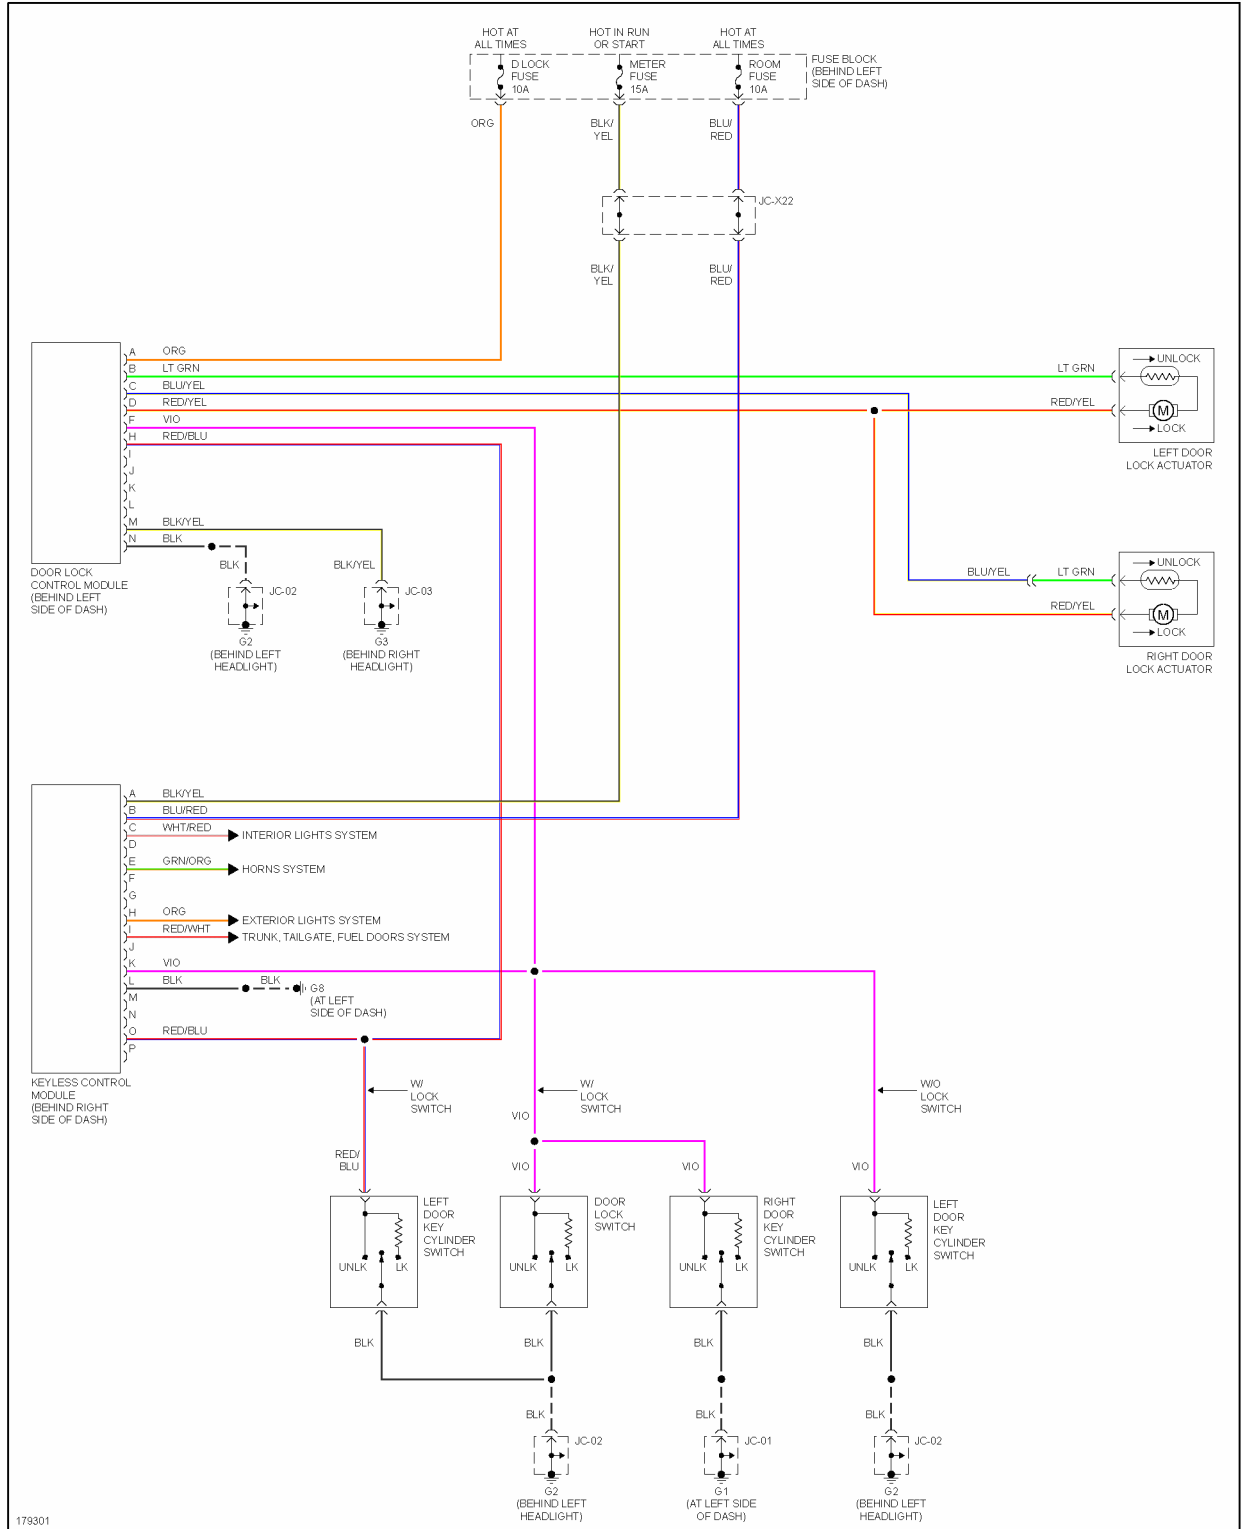

2003 Mazda MX-5 Miata

2003 SYSTEM WIRING DIAGRAMS Mazda - MX-5 Miata

Fig. 21: Door Lock & Keyless Entry Circuit

POWER MIRRORS