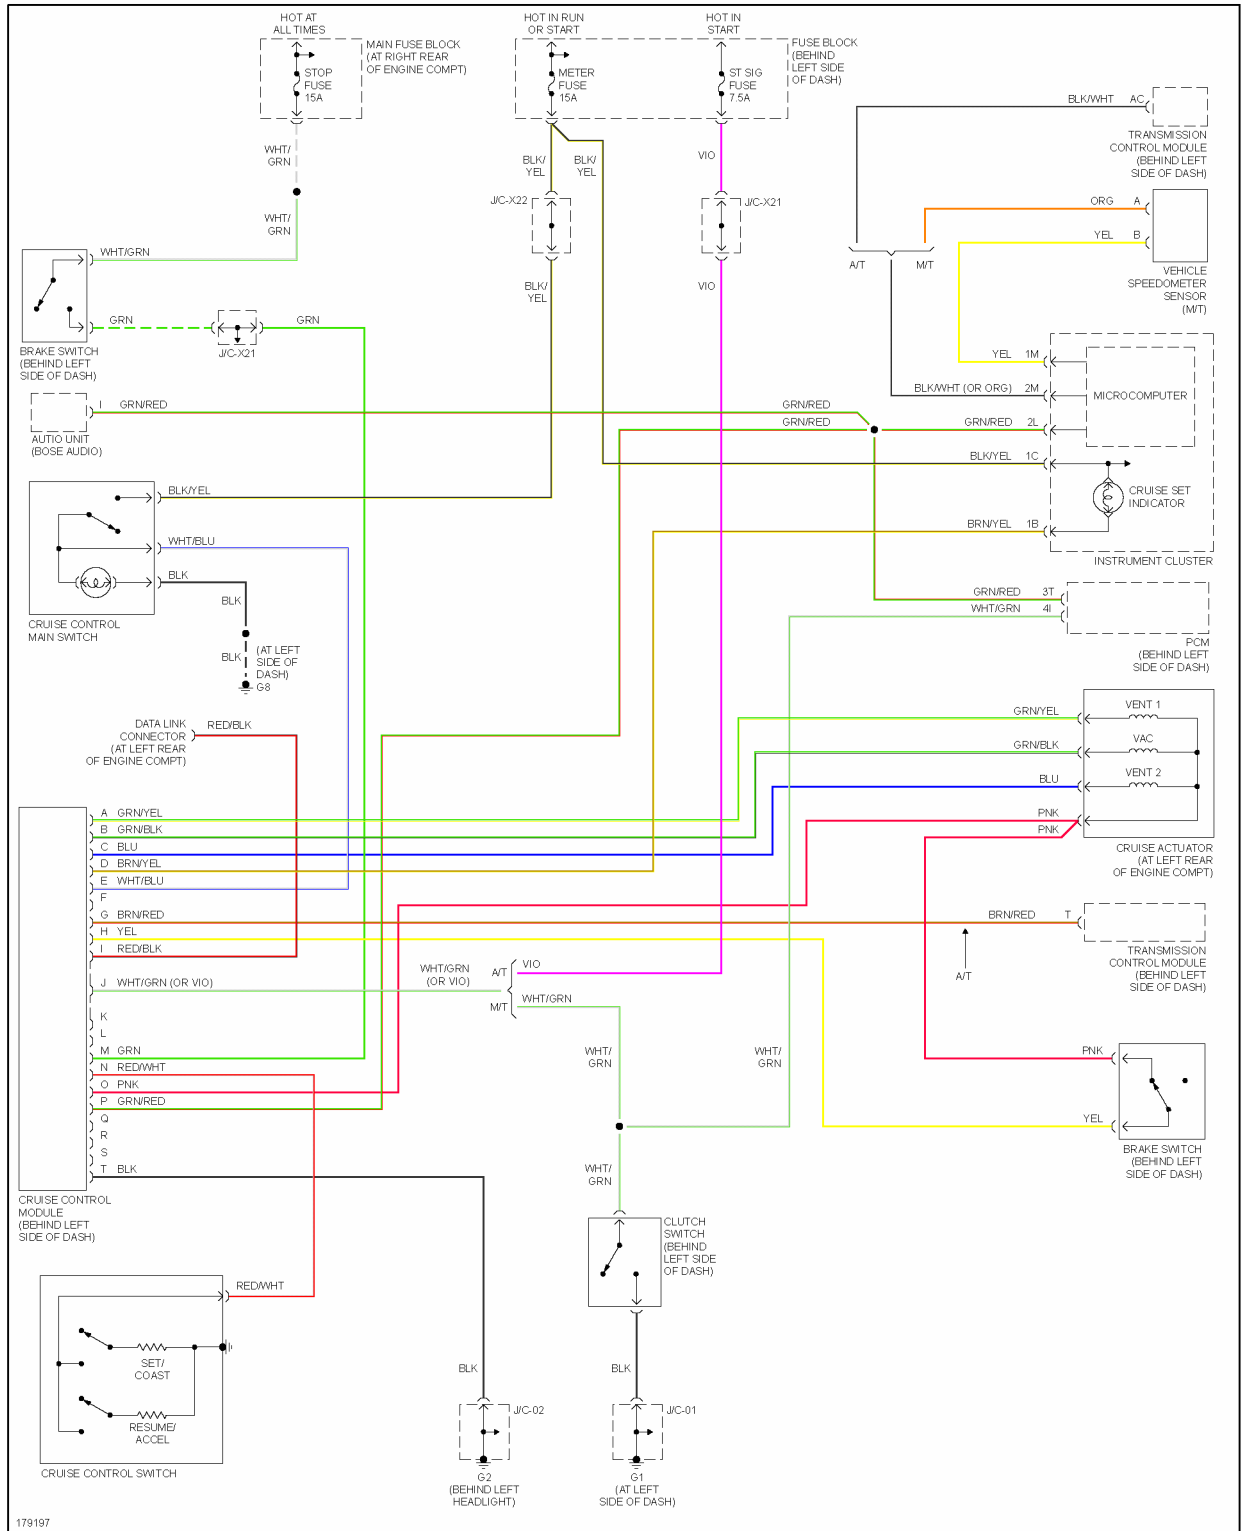

2003 Mazda MX-5 Miata

2003 SYSTEM WIRING DIAGRAMS Mazda - MX-5 Miata

Fig. 6: Cruise Control Circuit

DEFOGGERS