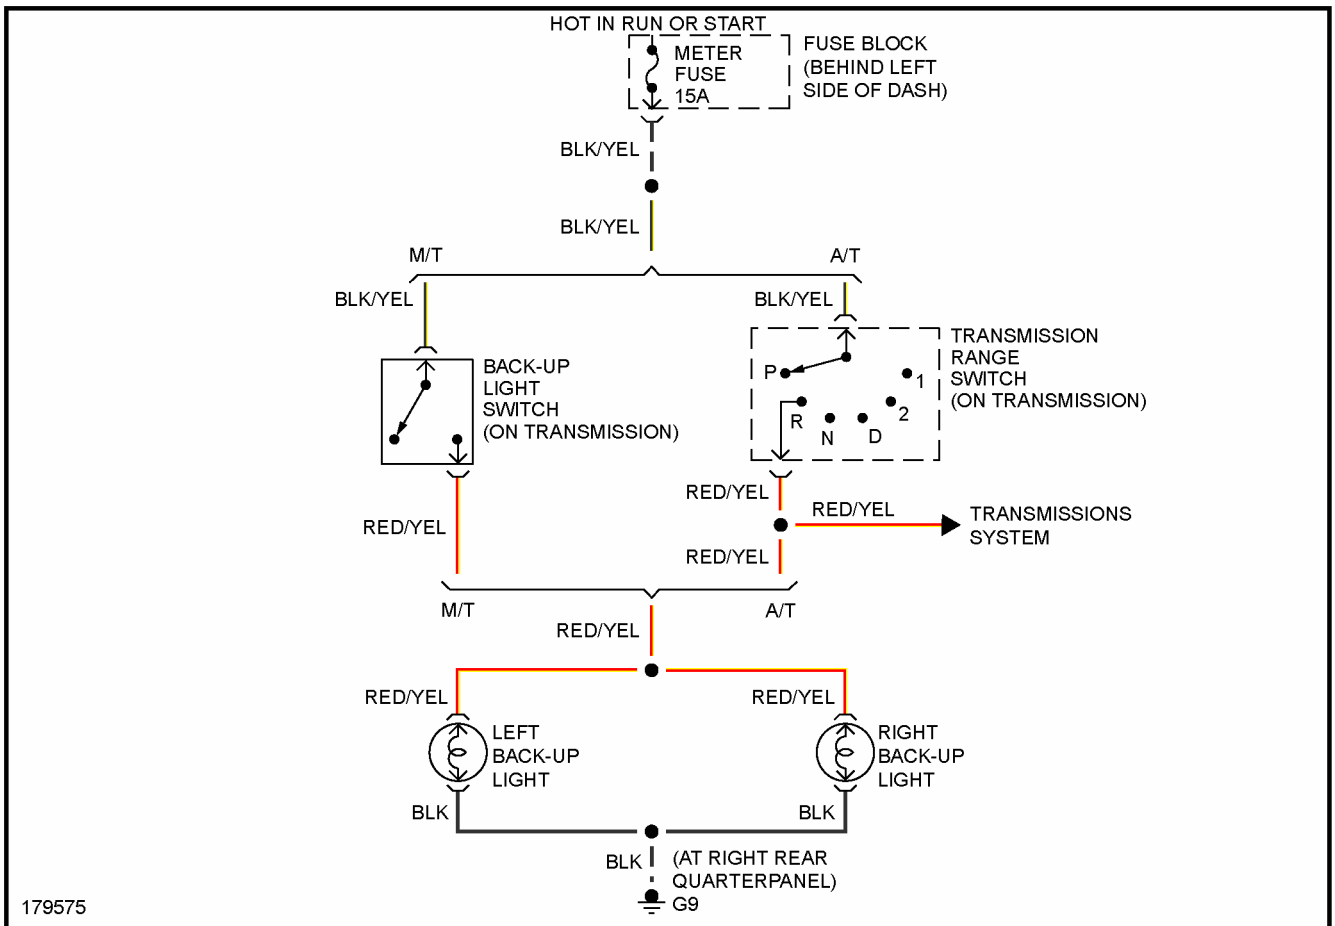

2003 Mazda MX-5 Miata

2003 SYSTEM WIRING DIAGRAMS Mazda - MX-5 Miata