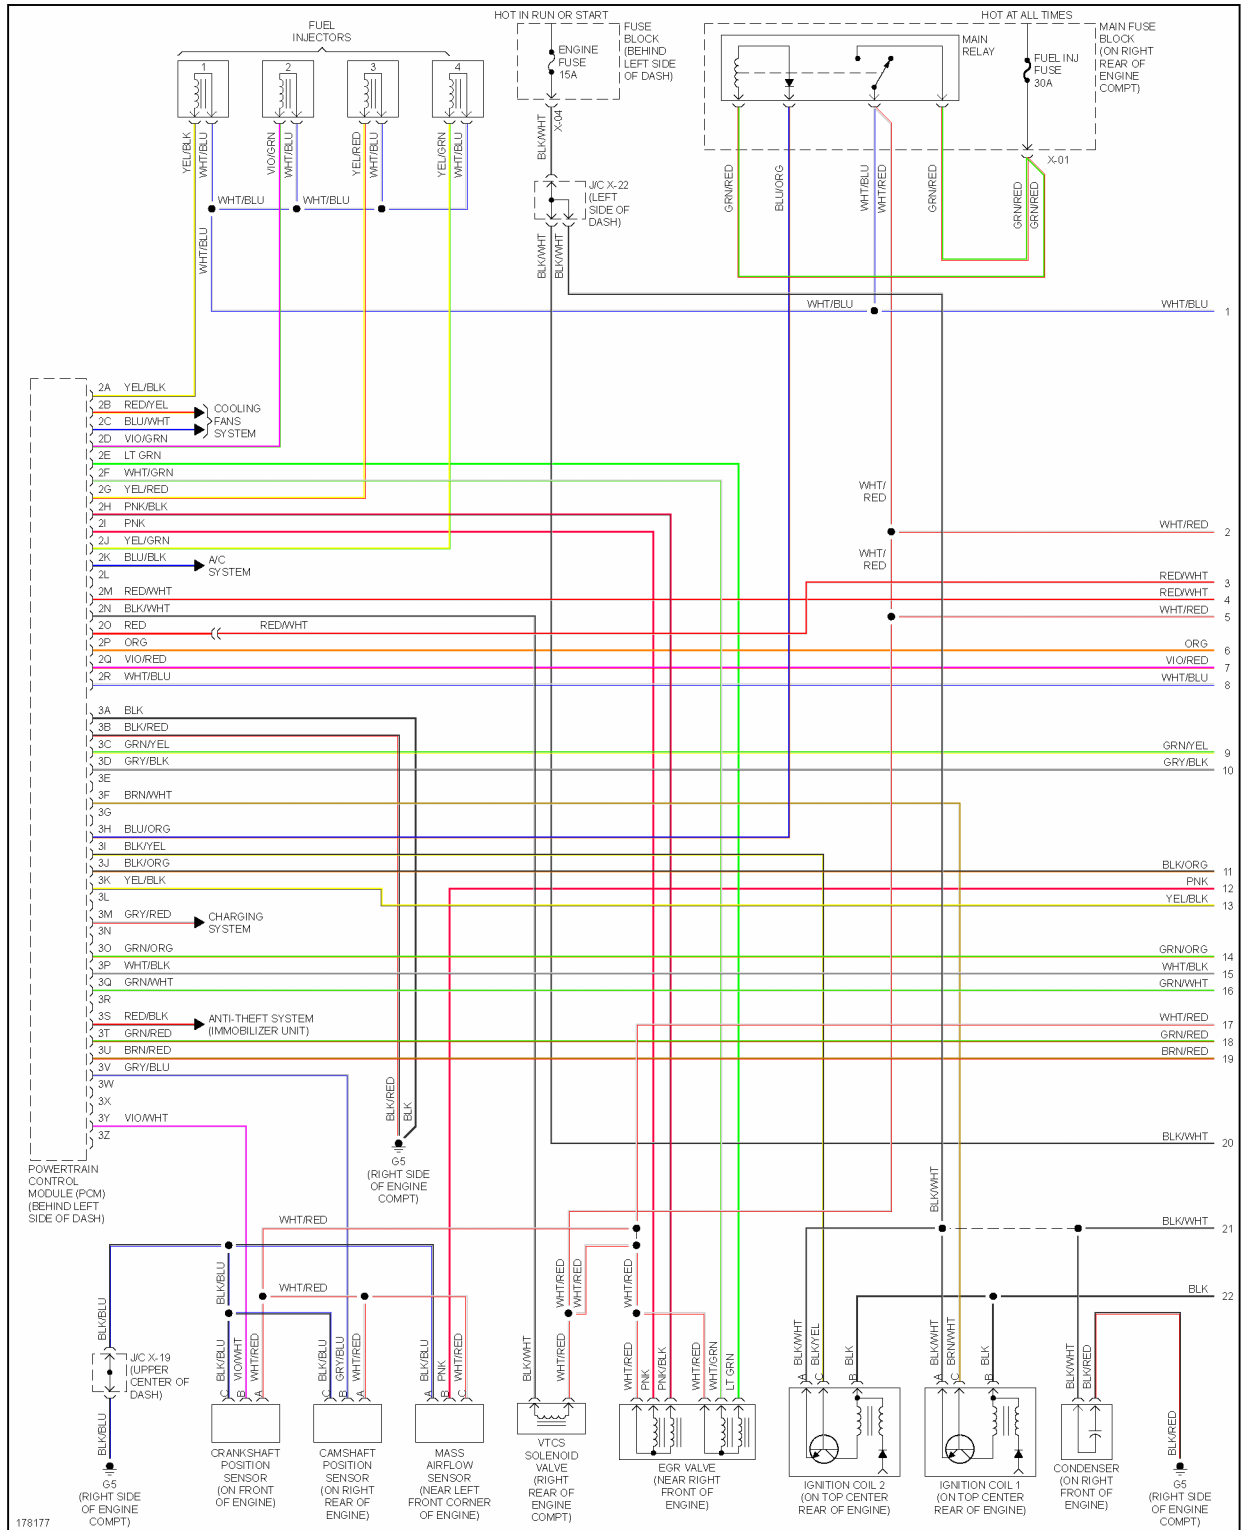

## 2003 SYSTEM WIRING DIAGRAMS Mazda - MX-5 Miata

1.8L

Fig. 8: 1.8L, Engine Performance Circuit (1 of 3)