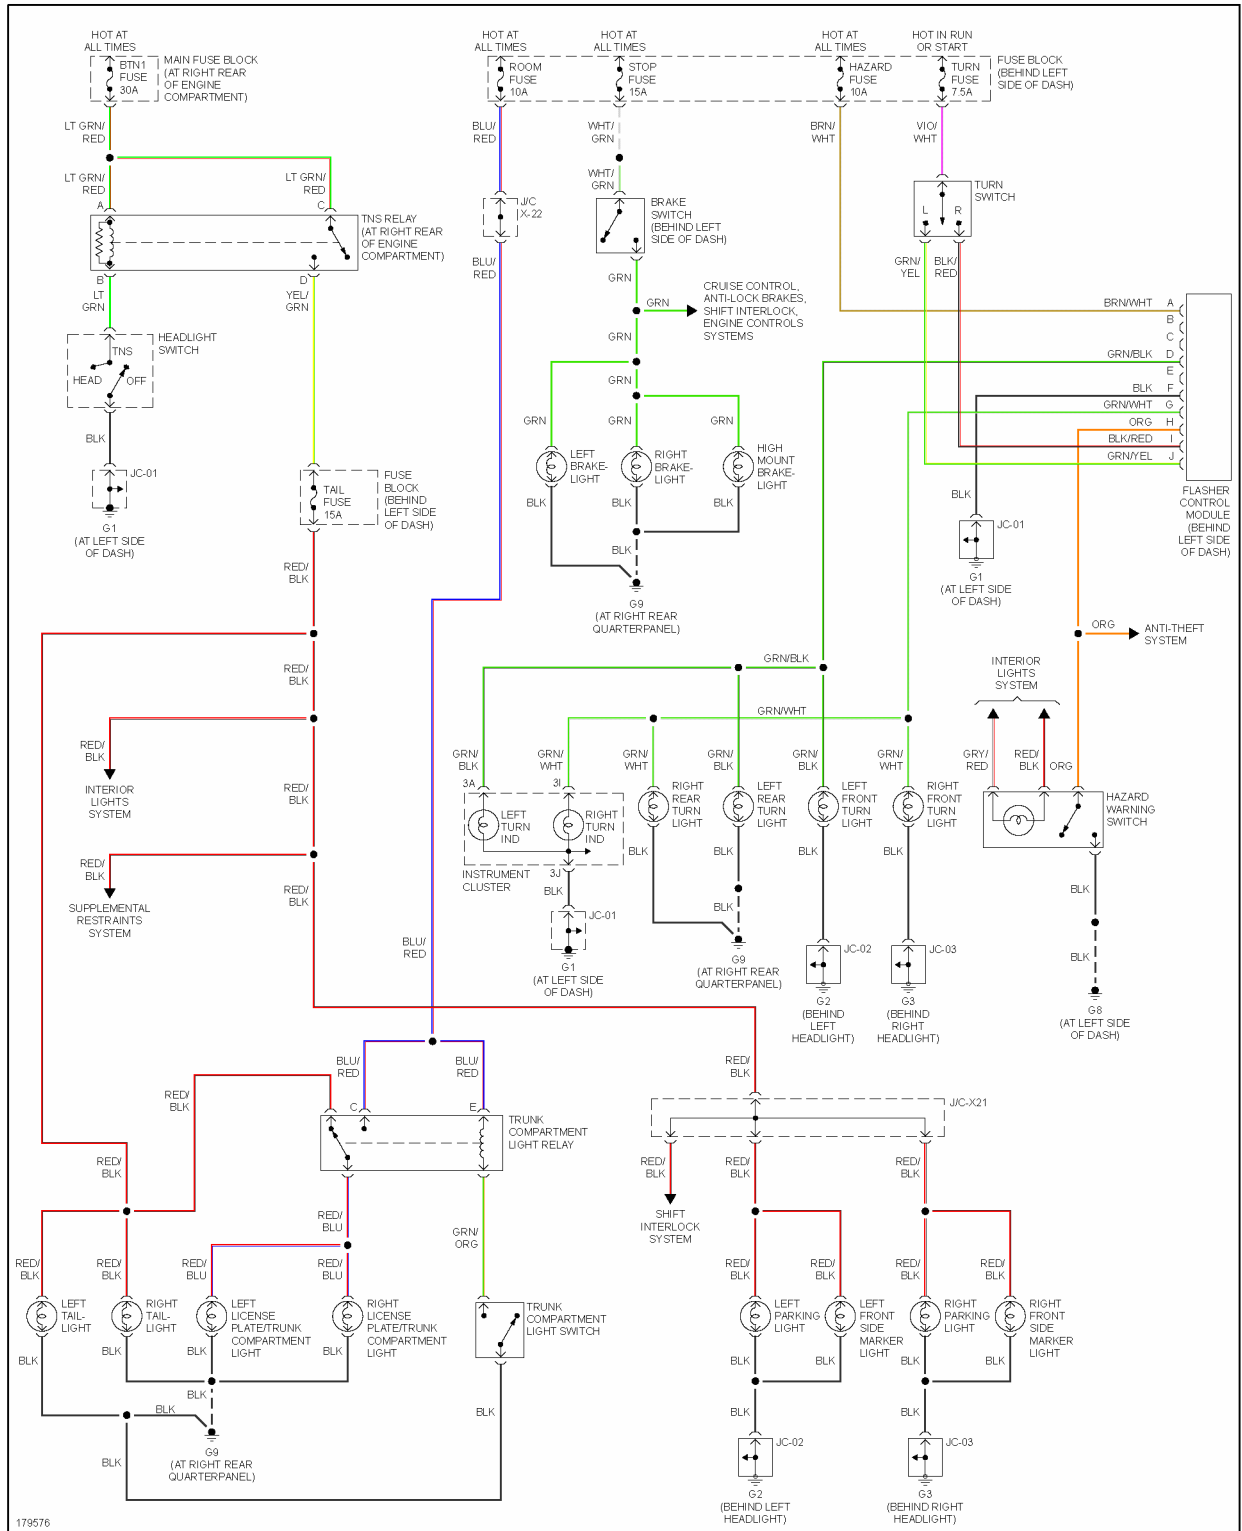

Fig. 11: Back-up Lamps Circuit

2003 Mazda MX-5 Miata

2003 SYSTEM WIRING DIAGRAMS Mazda - MX-5 Miata

Fig. 12: Exterior Lamps Circuit

GROUND DISTRIBUTION