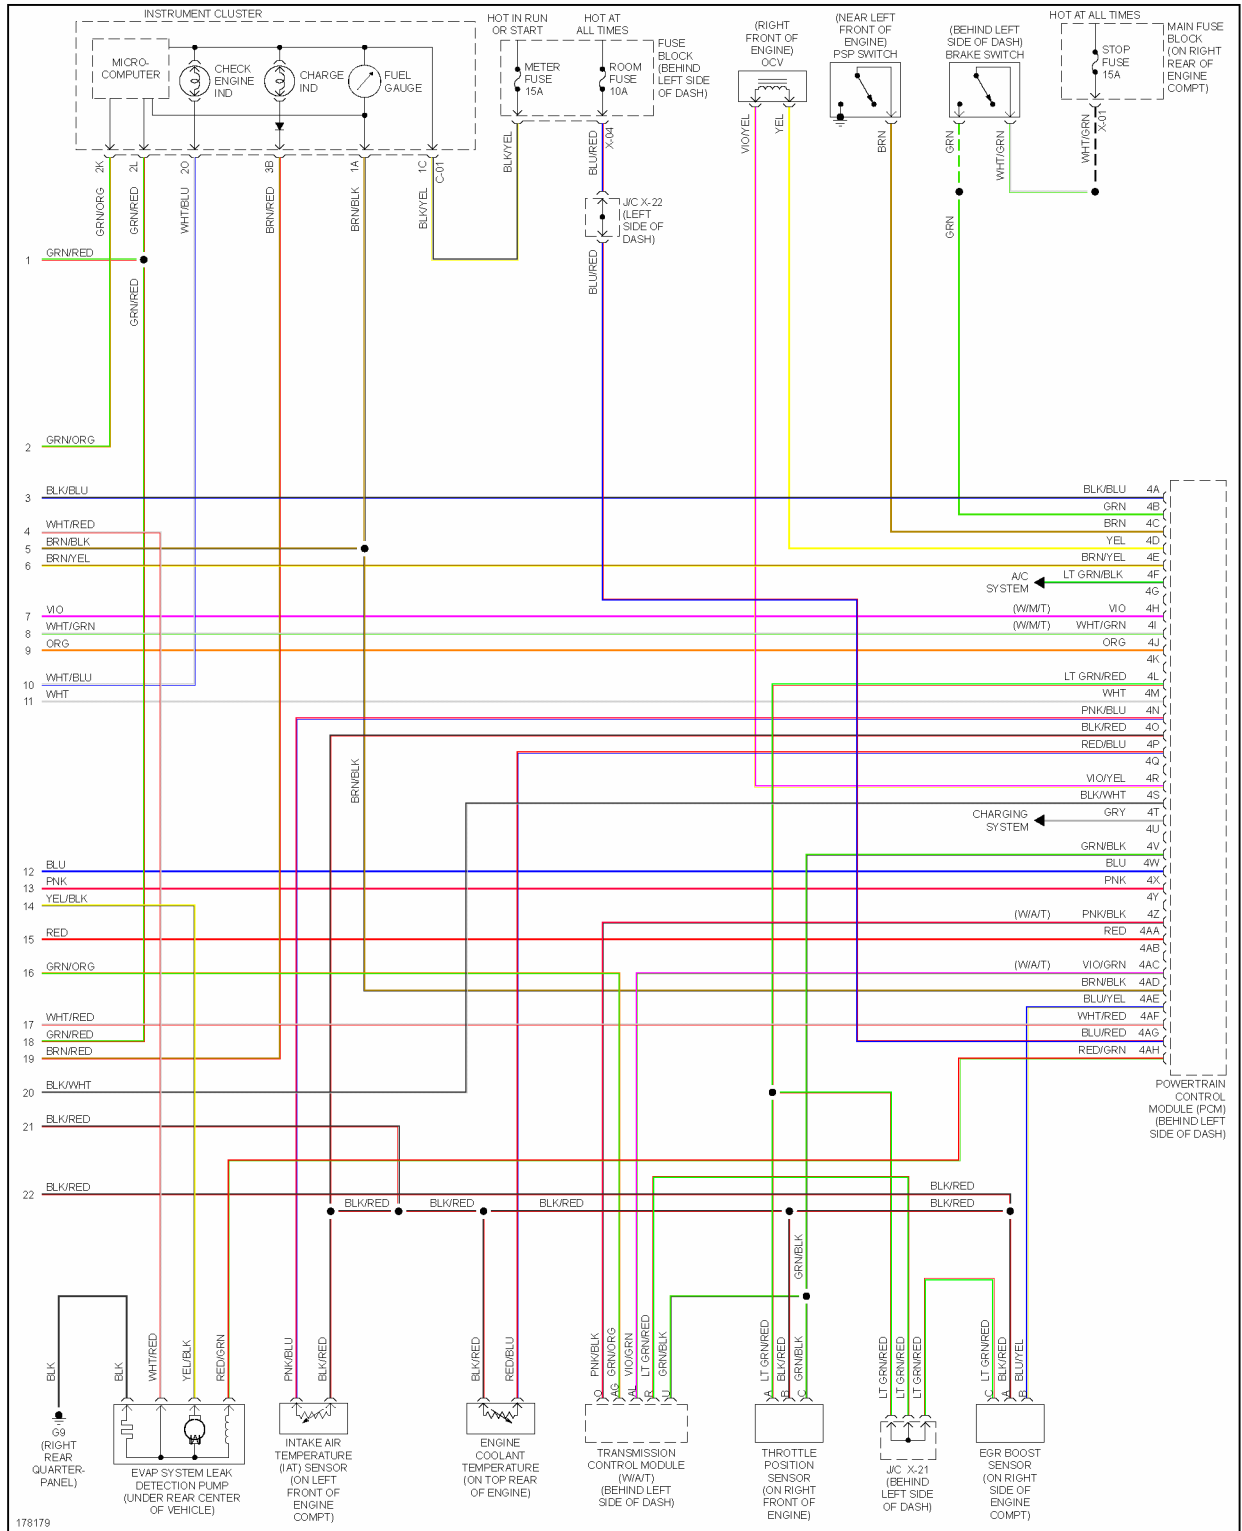

## 2003 SYSTEM WIRING DIAGRAMS Mazda - MX-5 Miata

Fig. 10: 1.8L, Engine Performance Circuit (3 of 3)