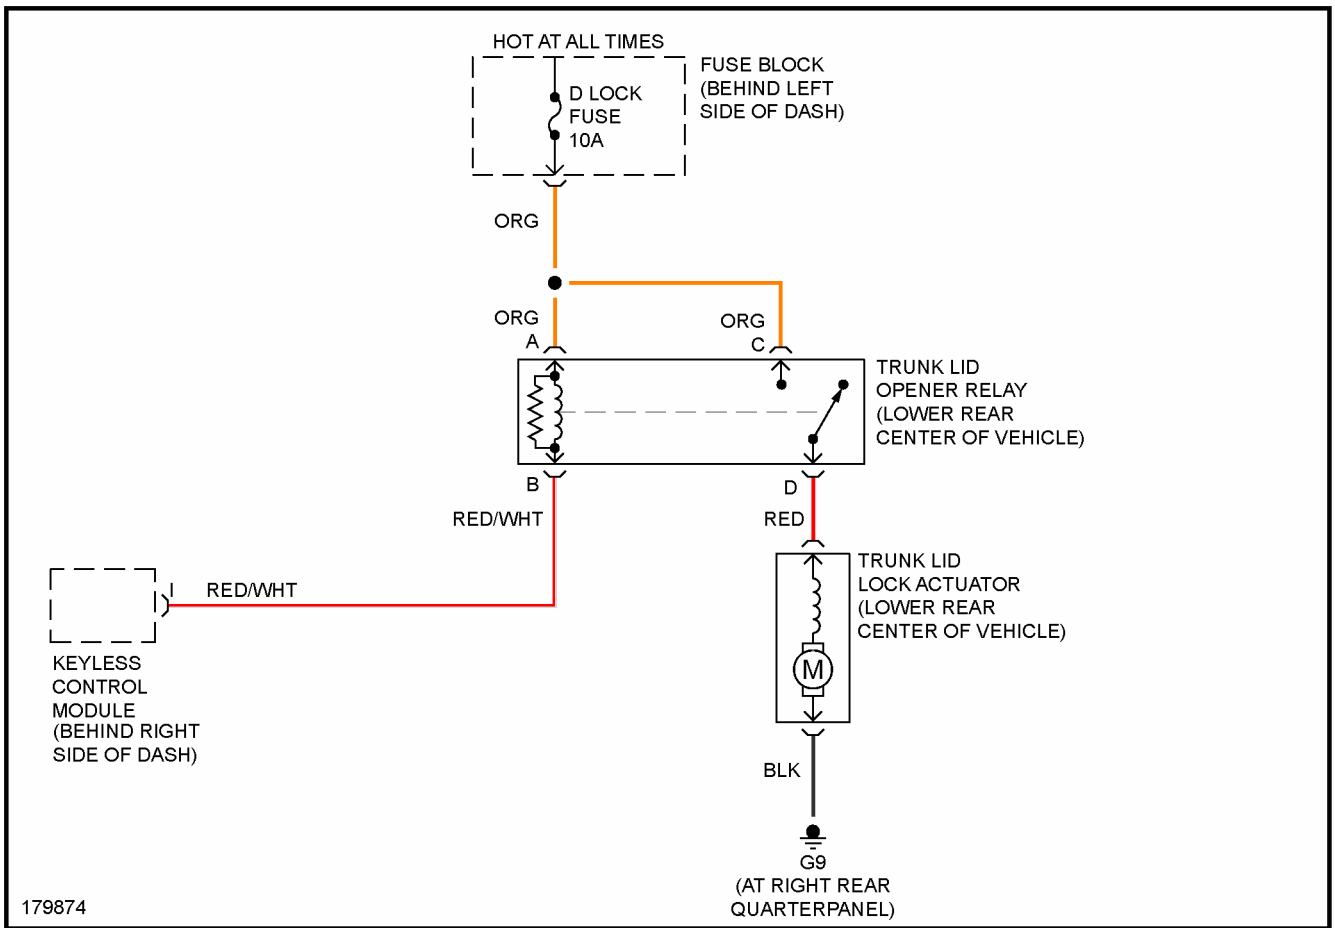

## 2003 SYSTEM WIRING DIAGRAMS Mazda - MX-5 Miata

**Fig. 30: A/T Circuit**

**TRUNK, TAILGATE, FUEL DOOR**

Fig. 31: Trunk Release Circuit

WARNING SYSTEMS