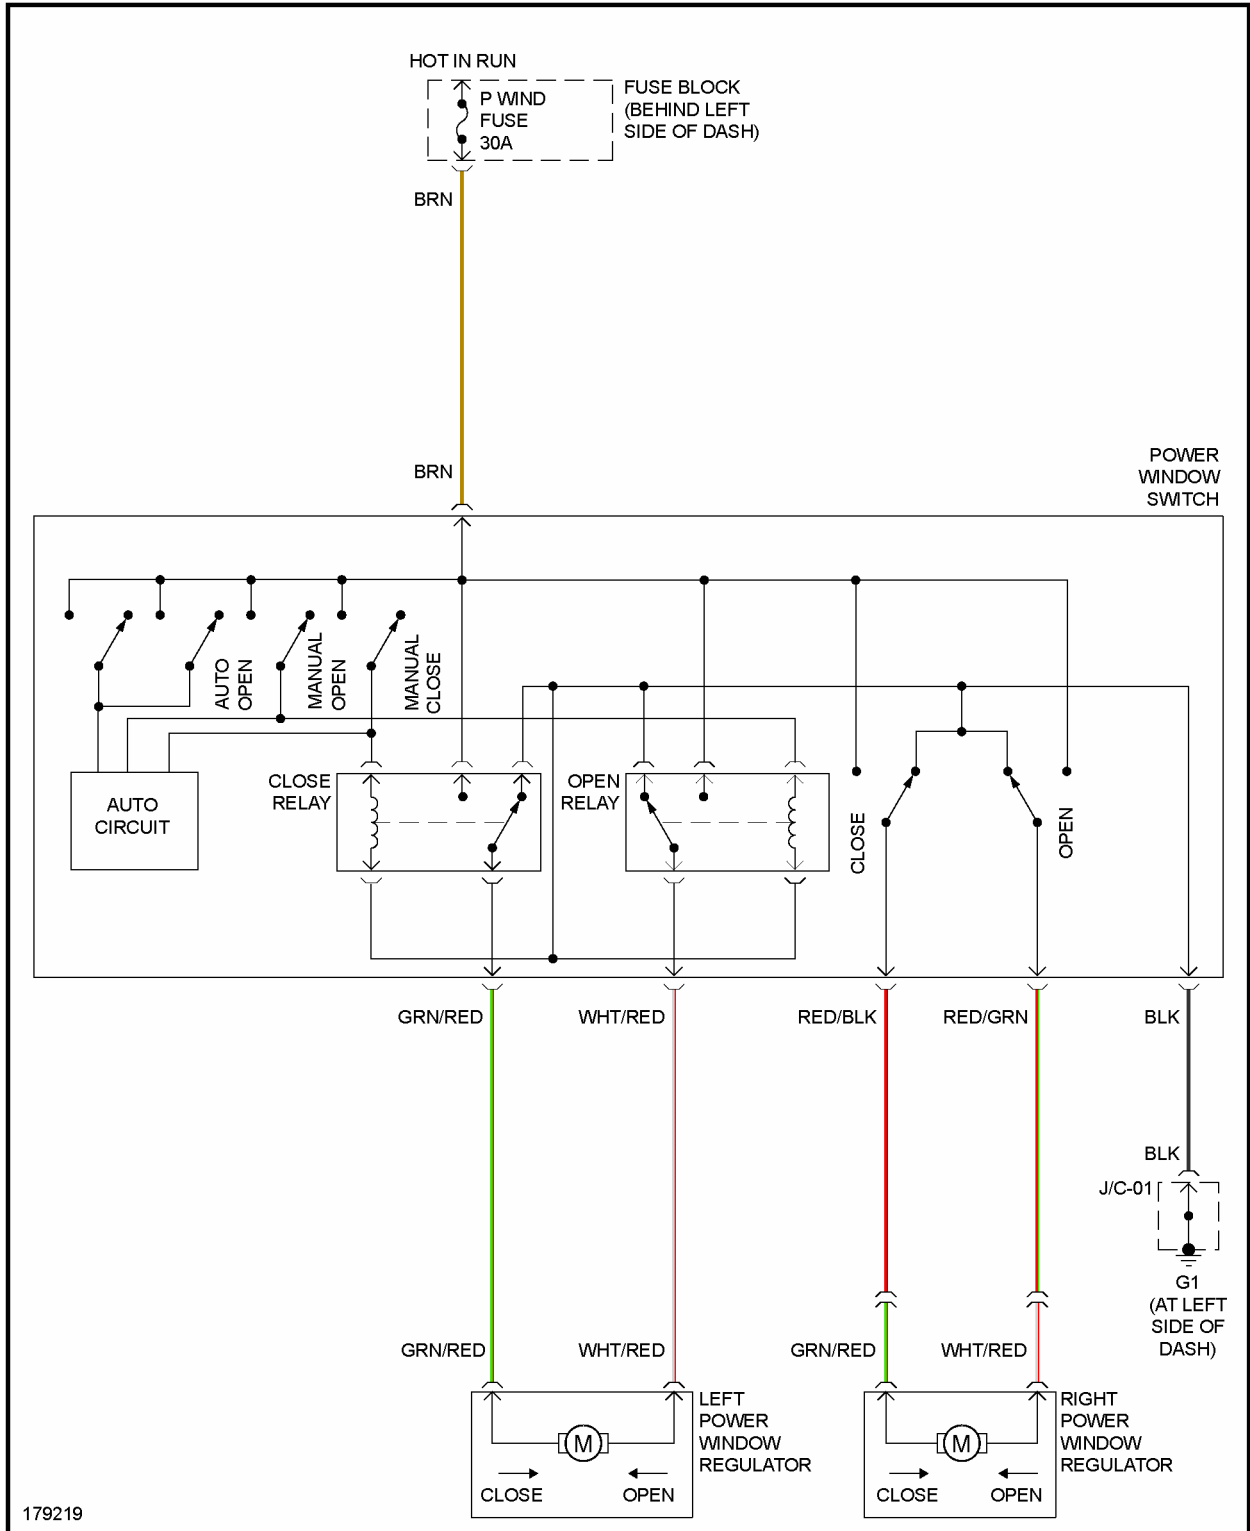

## 2003 SYSTEM WIRING DIAGRAMS Mazda - MX-5 Miata

Fig. 23: Power Windows Circuit

RADIO