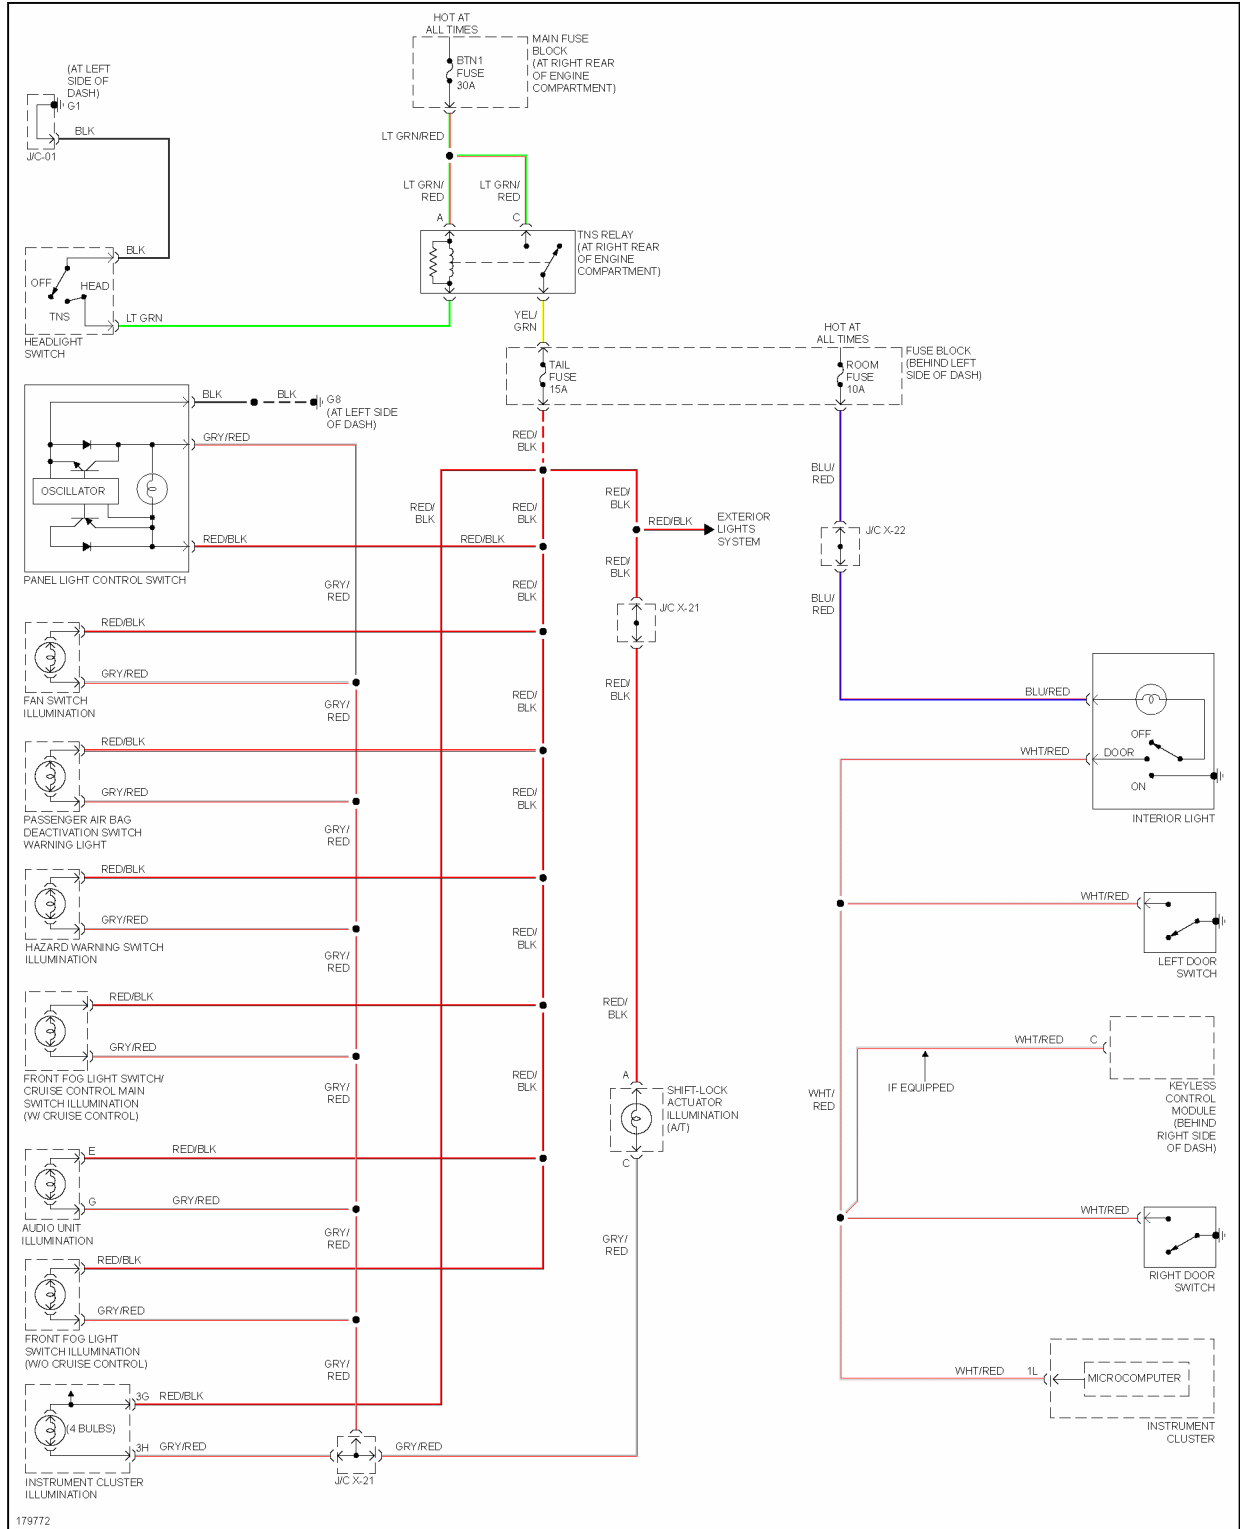

## 2003 SYSTEM WIRING DIAGRAMS Mazda - MX-5 Miata

Fig. 18: Interior Lights Circuit

### POWER ANTENNA