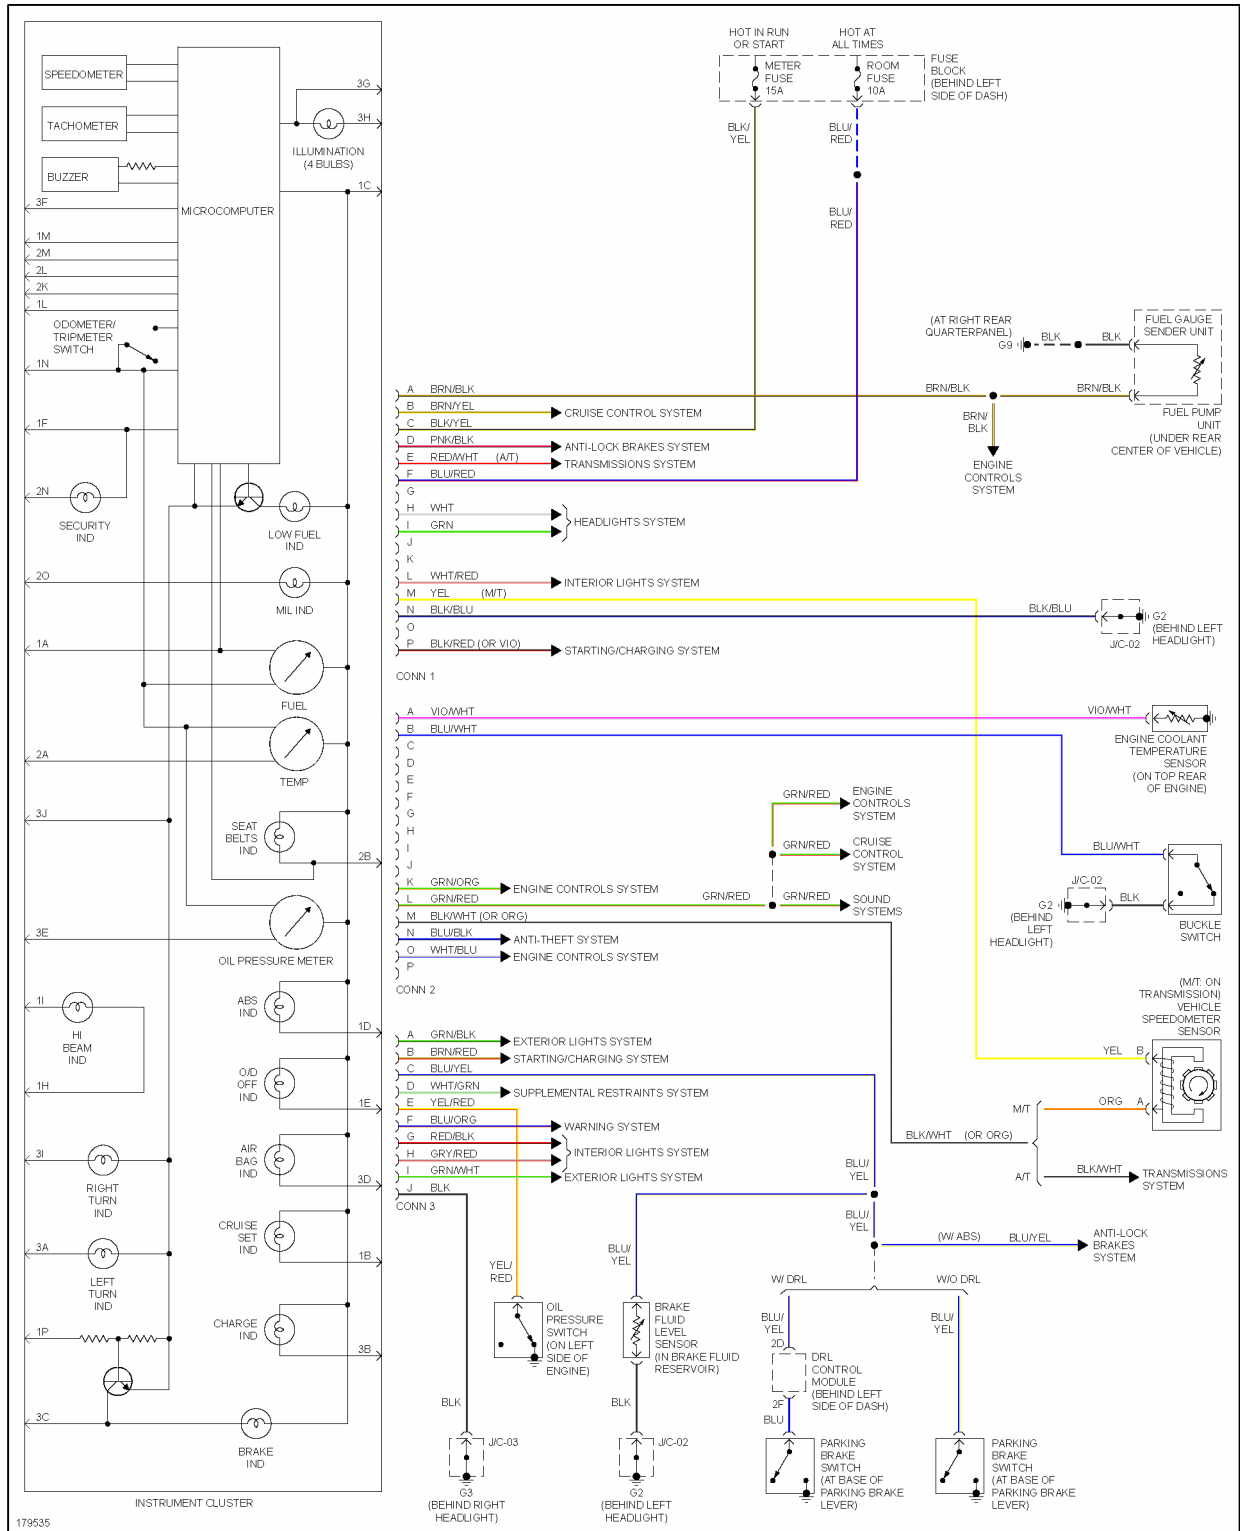

## 2003 SYSTEM WIRING DIAGRAMS Mazda - MX-5 Miata

Fig. 15: Headlights Circuit, W/O DRL

### HORN

Fig. 16: Horn Circuit

INSTRUMENT CLUSTER

## 2003 SYSTEM WIRING DIAGRAMS Mazda - MX-5 Miata

**Fig. 17: Instrument Cluster Circuit**