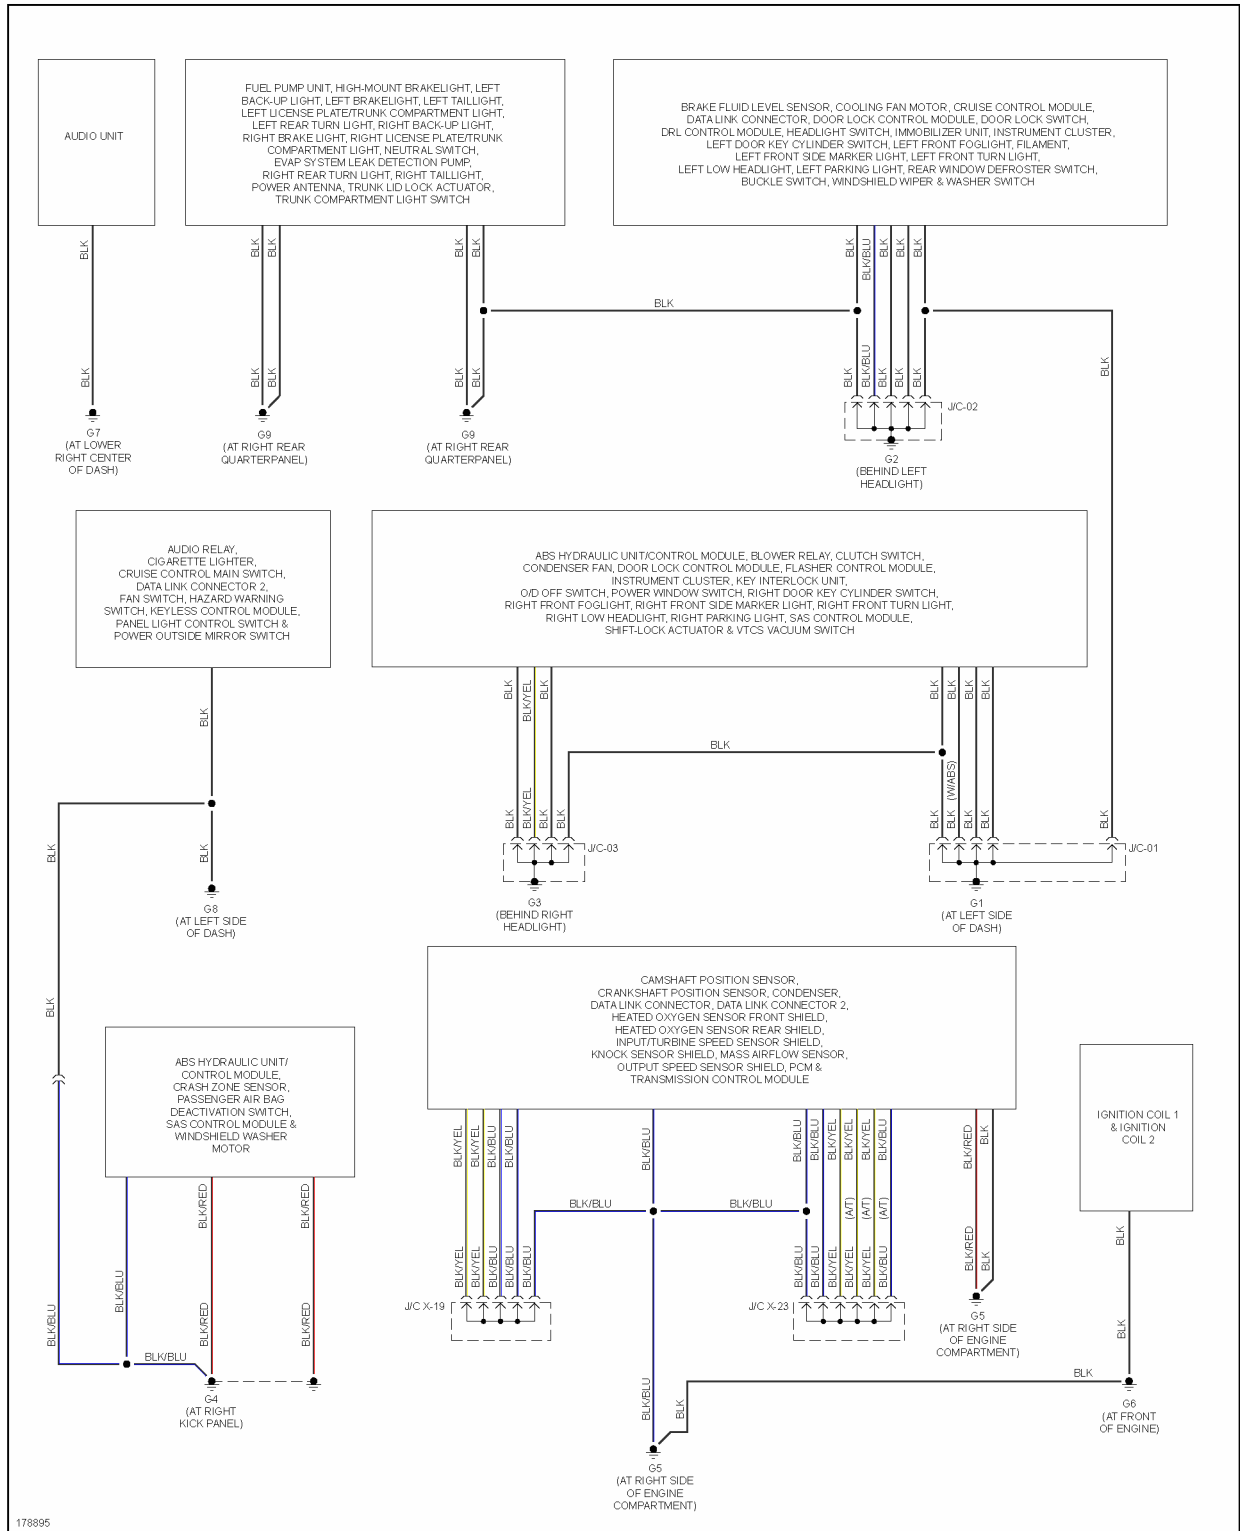

## 2003 SYSTEM WIRING DIAGRAMS Mazda - MX-5 Miata

Fig. 13: Ground Distribution Circuit