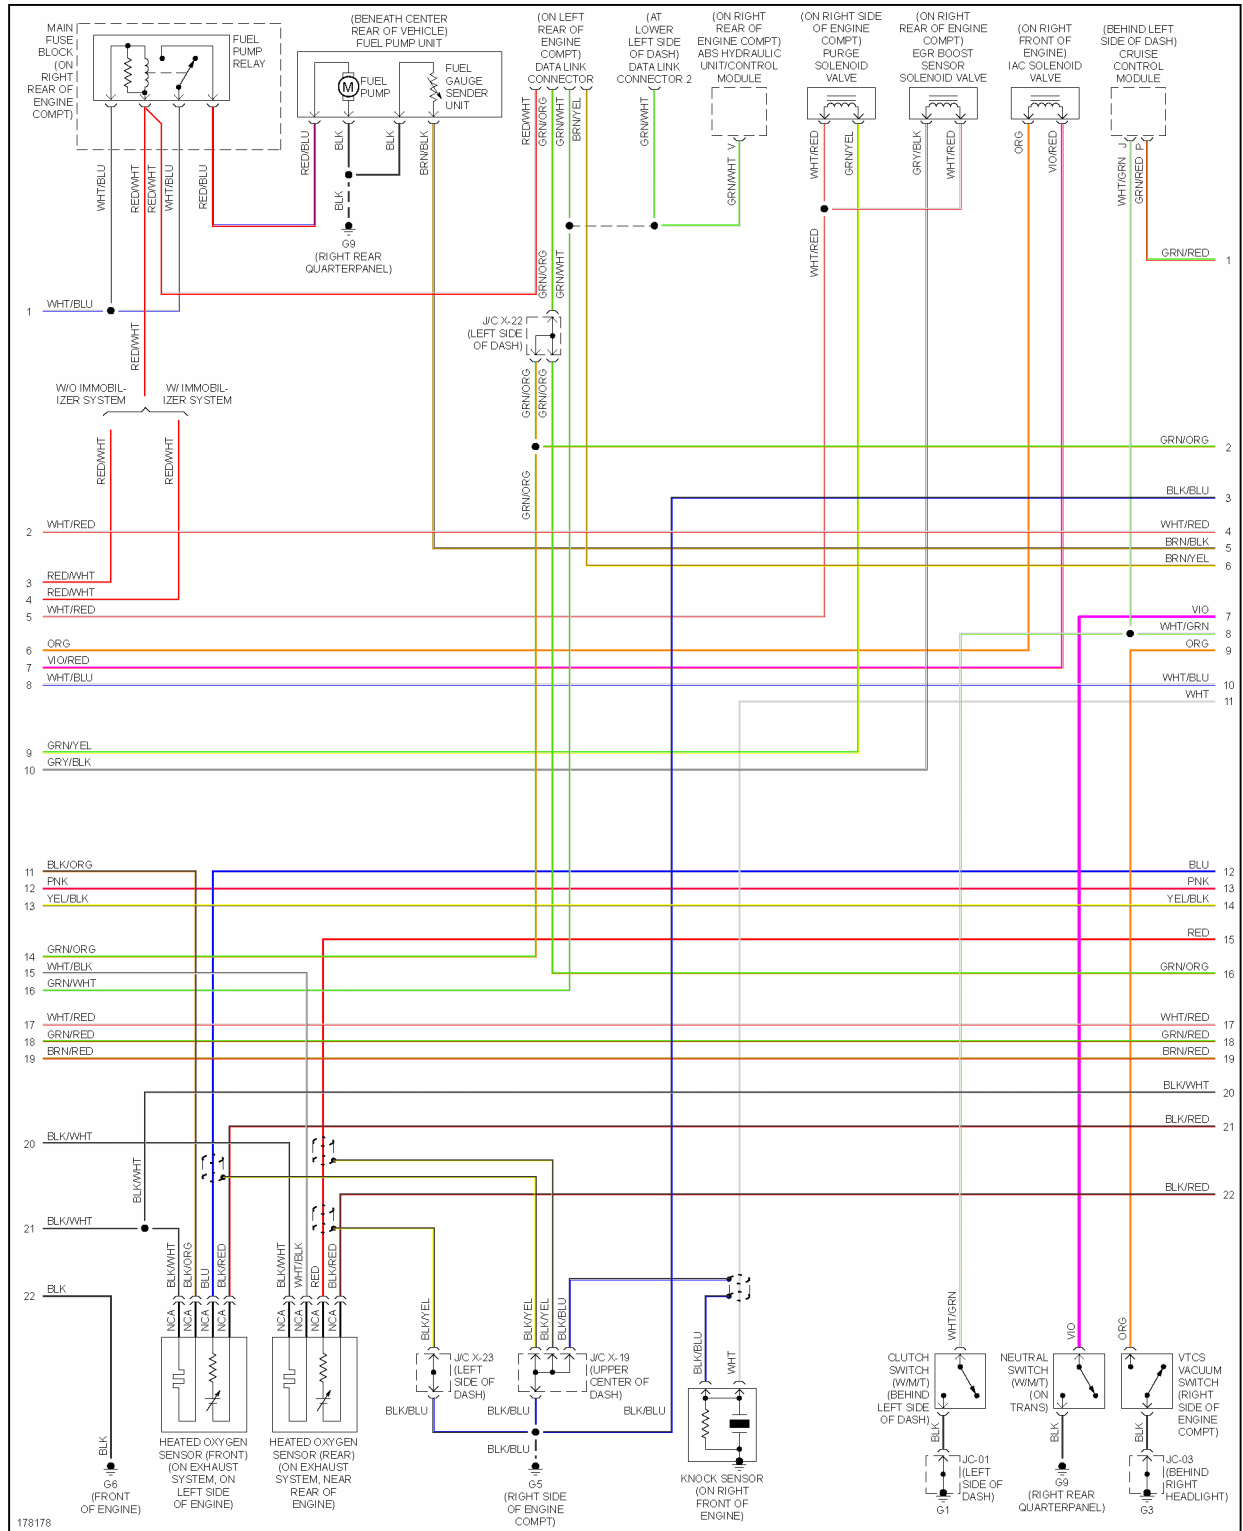

## 2003 SYSTEM WIRING DIAGRAMS Mazda - MX-5 Miata

Fig. 9: 1.8L, Engine Performance Circuit (2 of 3)