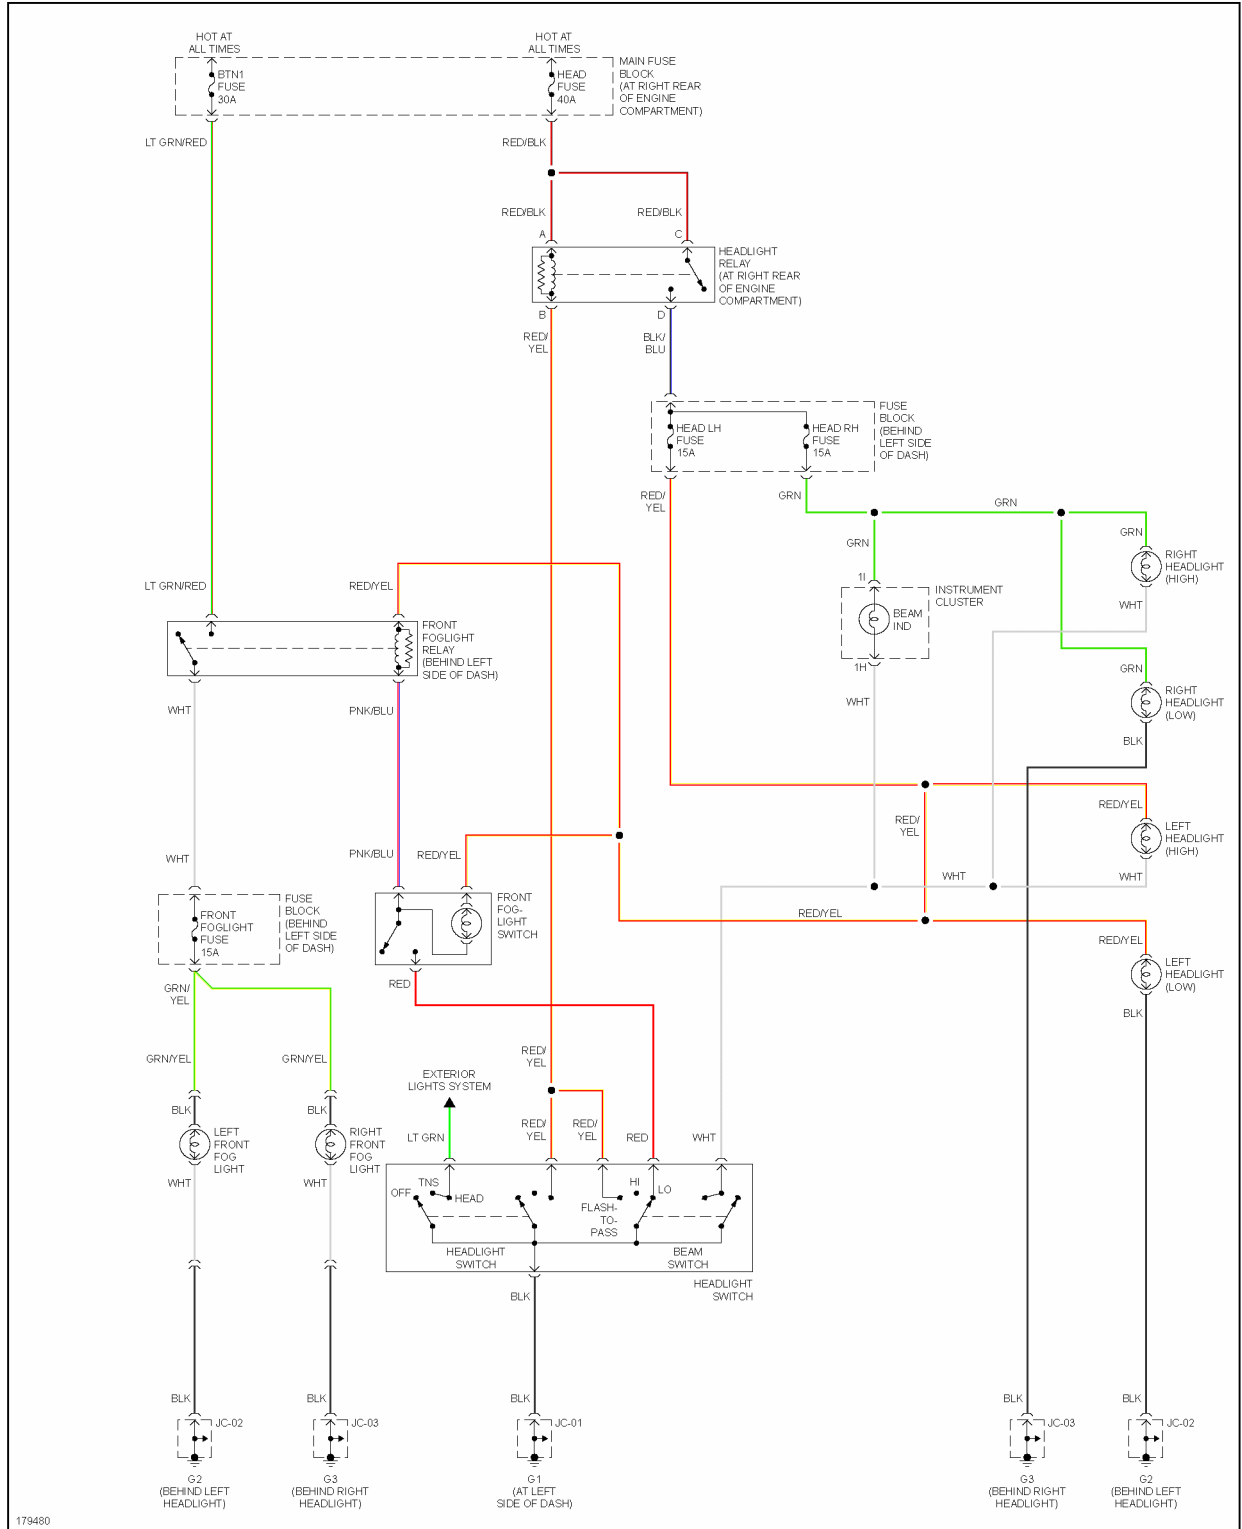

## 2003 SYSTEM WIRING DIAGRAMS Mazda - MX-5 Miata

Fig. 15: Headlights Circuit, W/O DRL