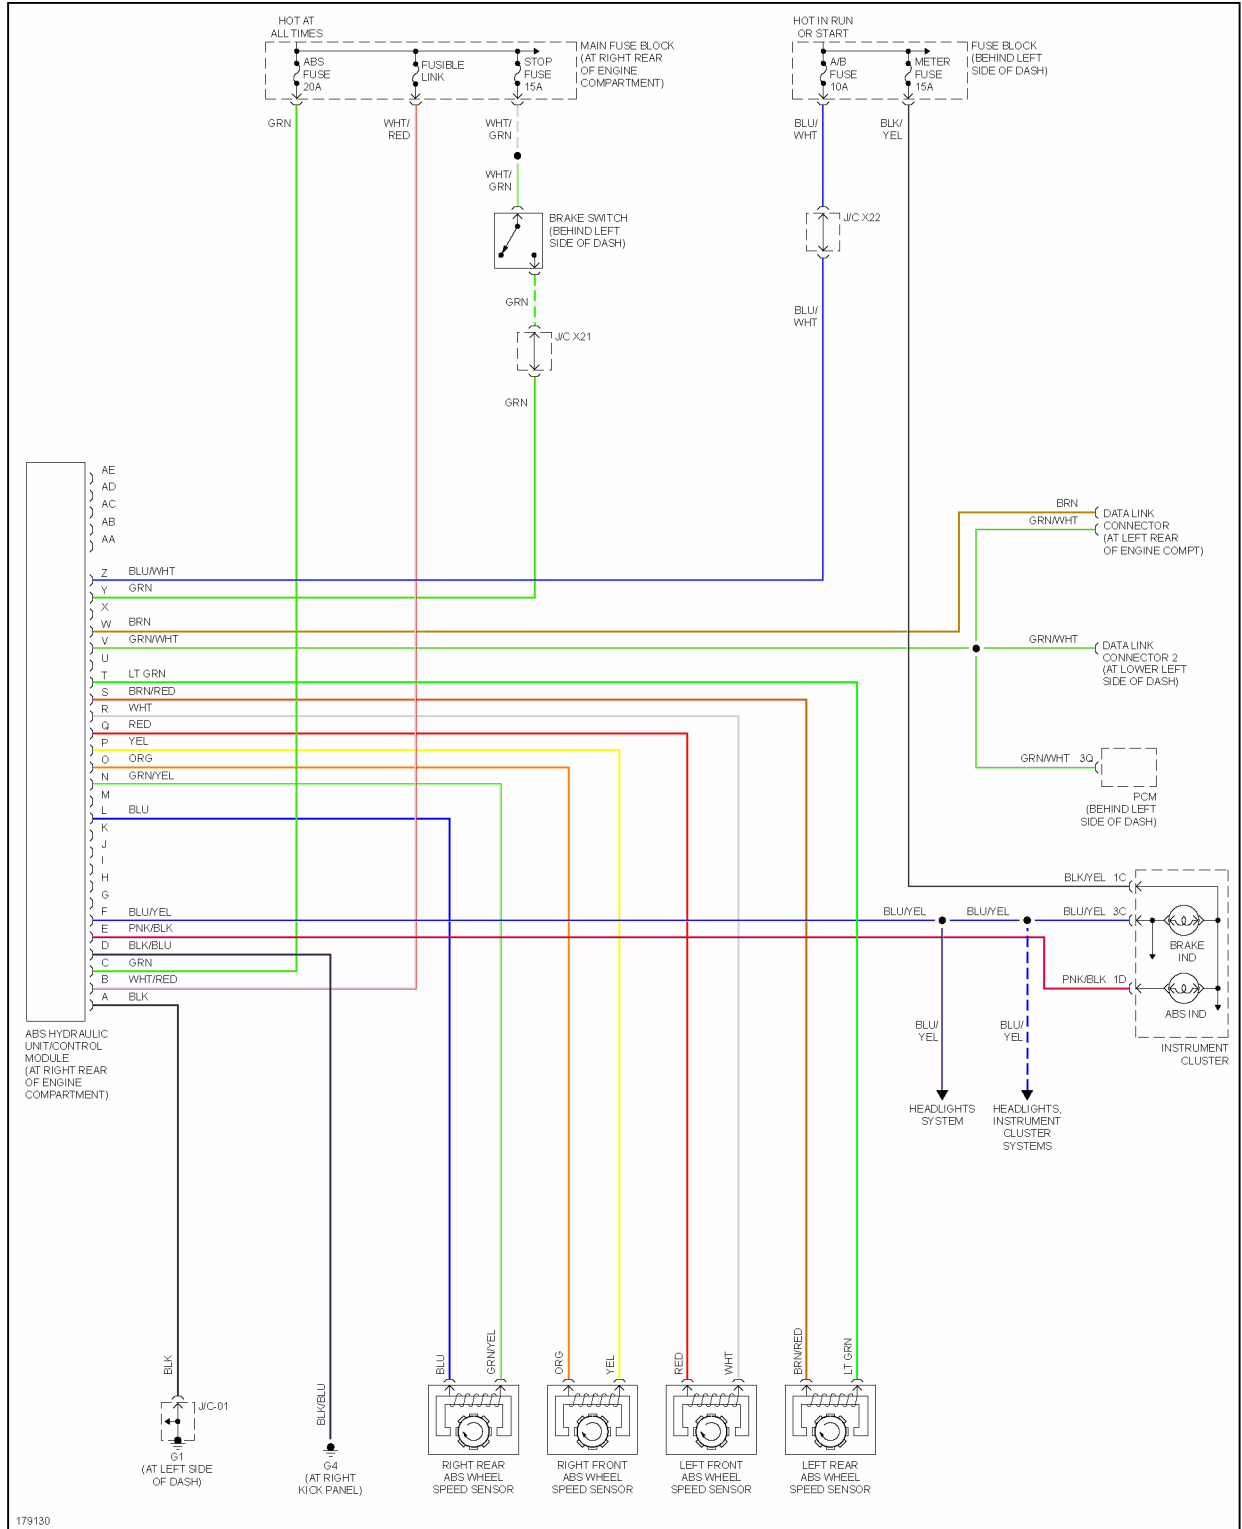

2003 Mazda MX-5 Miata

2003 SYSTEM WIRING DIAGRAMS Mazda - MX-5 Miata

Fig. 2: Anti-lock Brakes Circuit

ANTI-THEFT