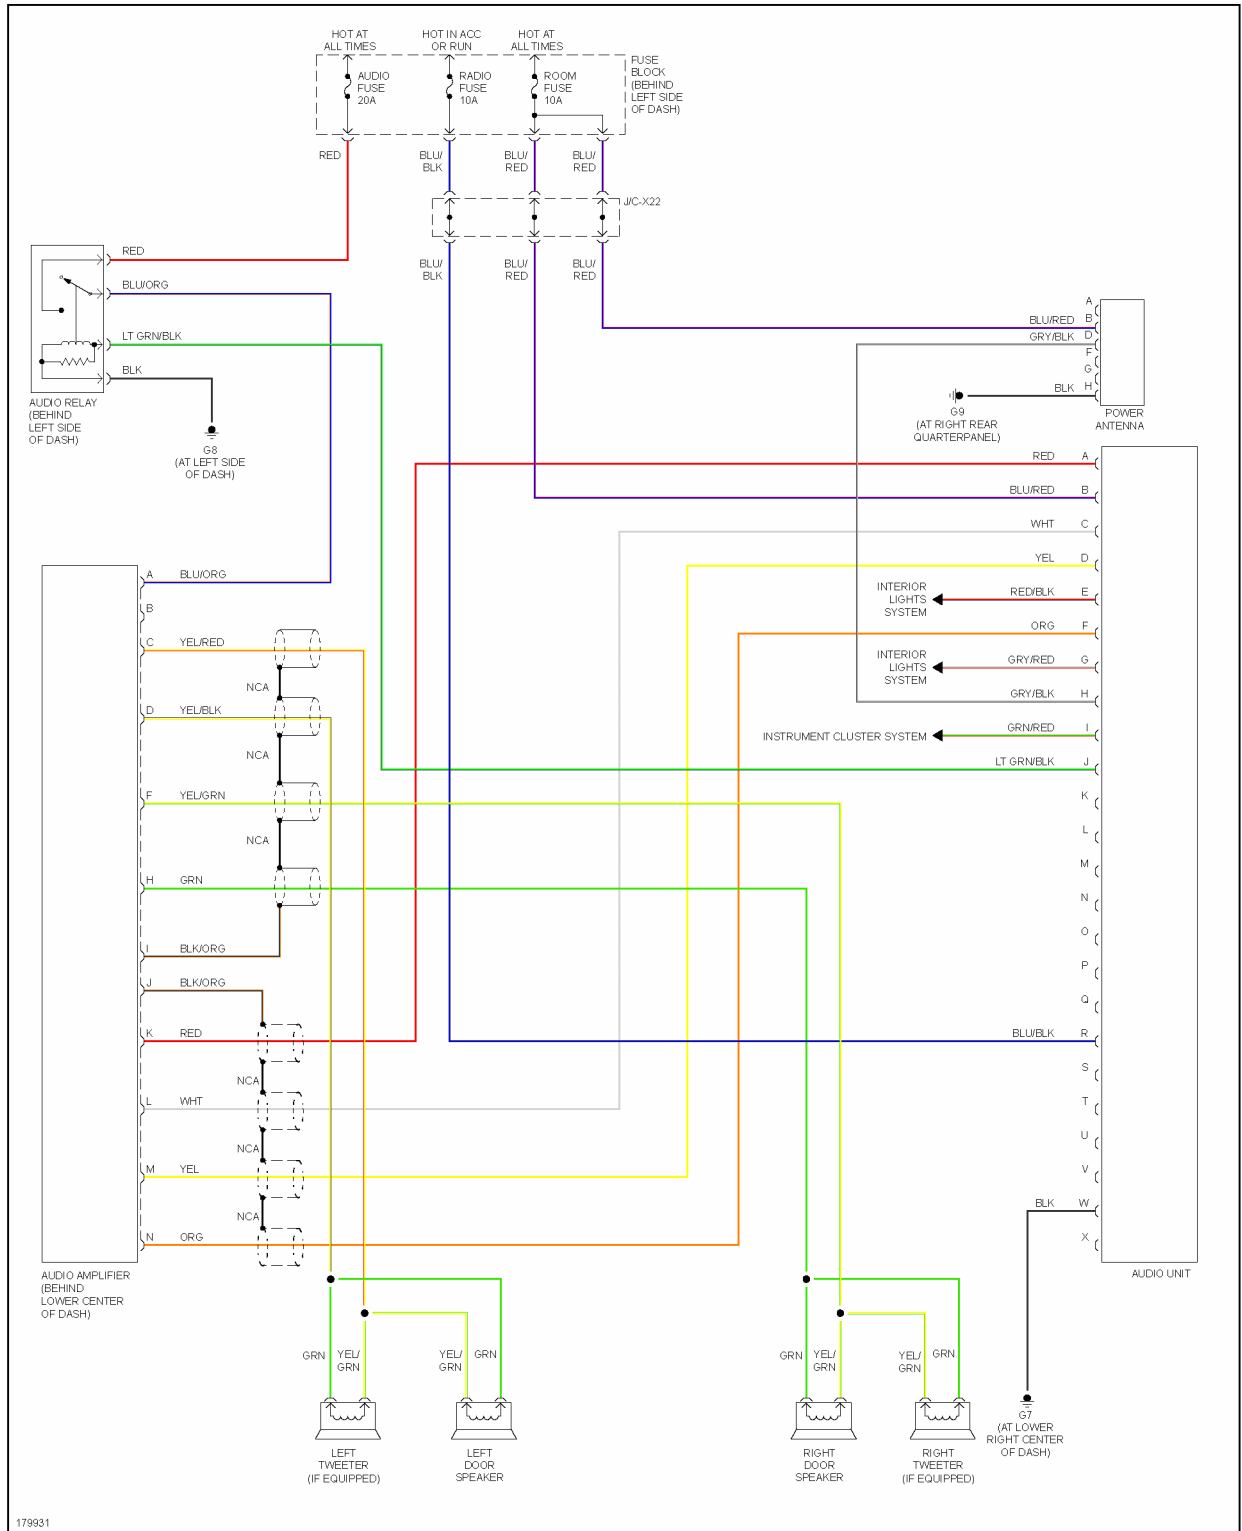

2003 Mazda MX-5 Miata

2003 SYSTEM WIRING DIAGRAMS Mazda - MX-5 Miata