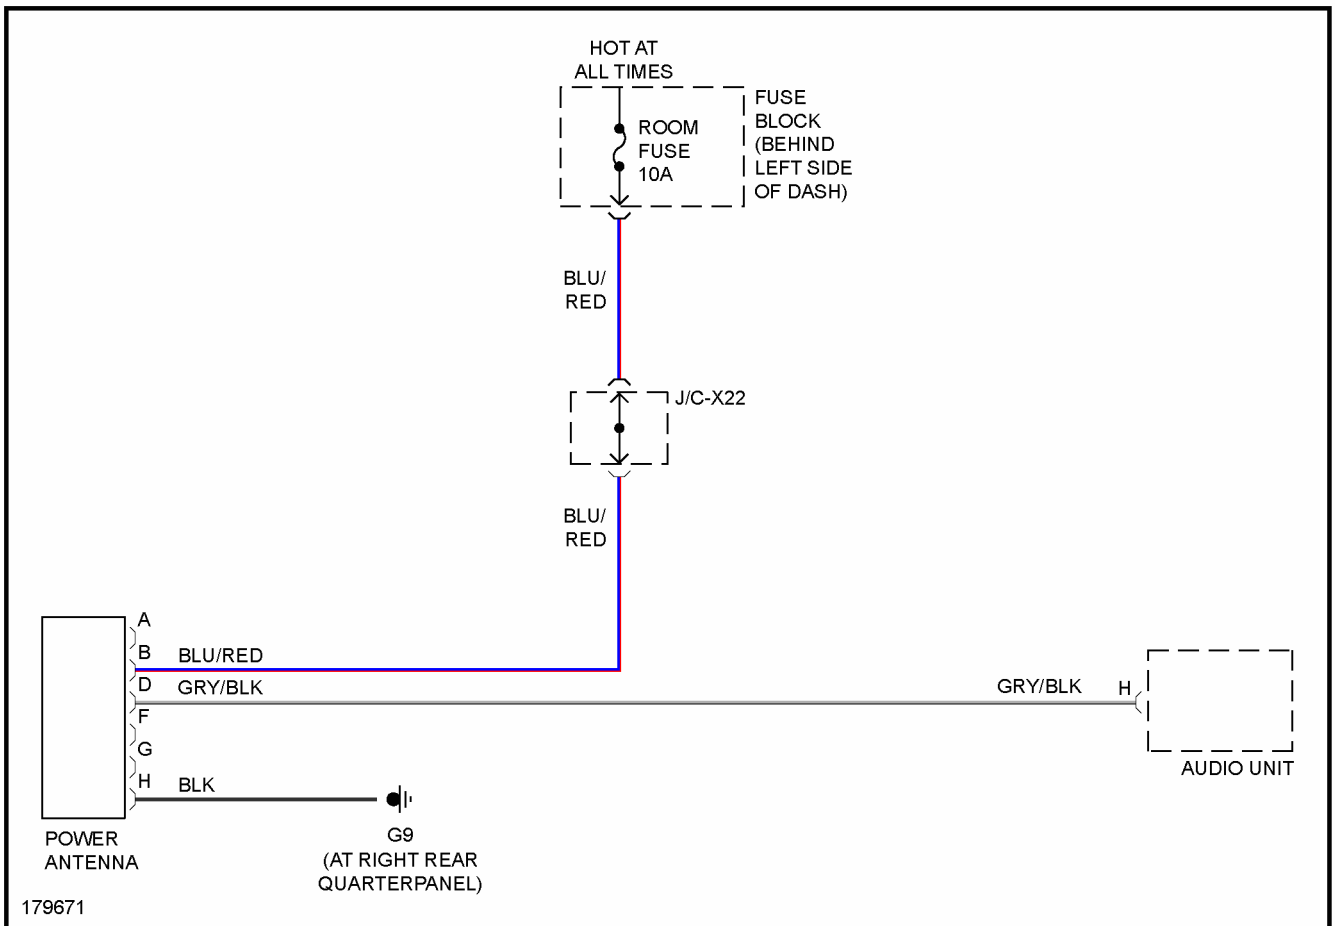

2003 Mazda MX-5 Miata

2003 SYSTEM WIRING DIAGRAMS Mazda - MX-5 Miata

Fig. 19: Power Antenna Circuit

POWER DISTRIBUTION