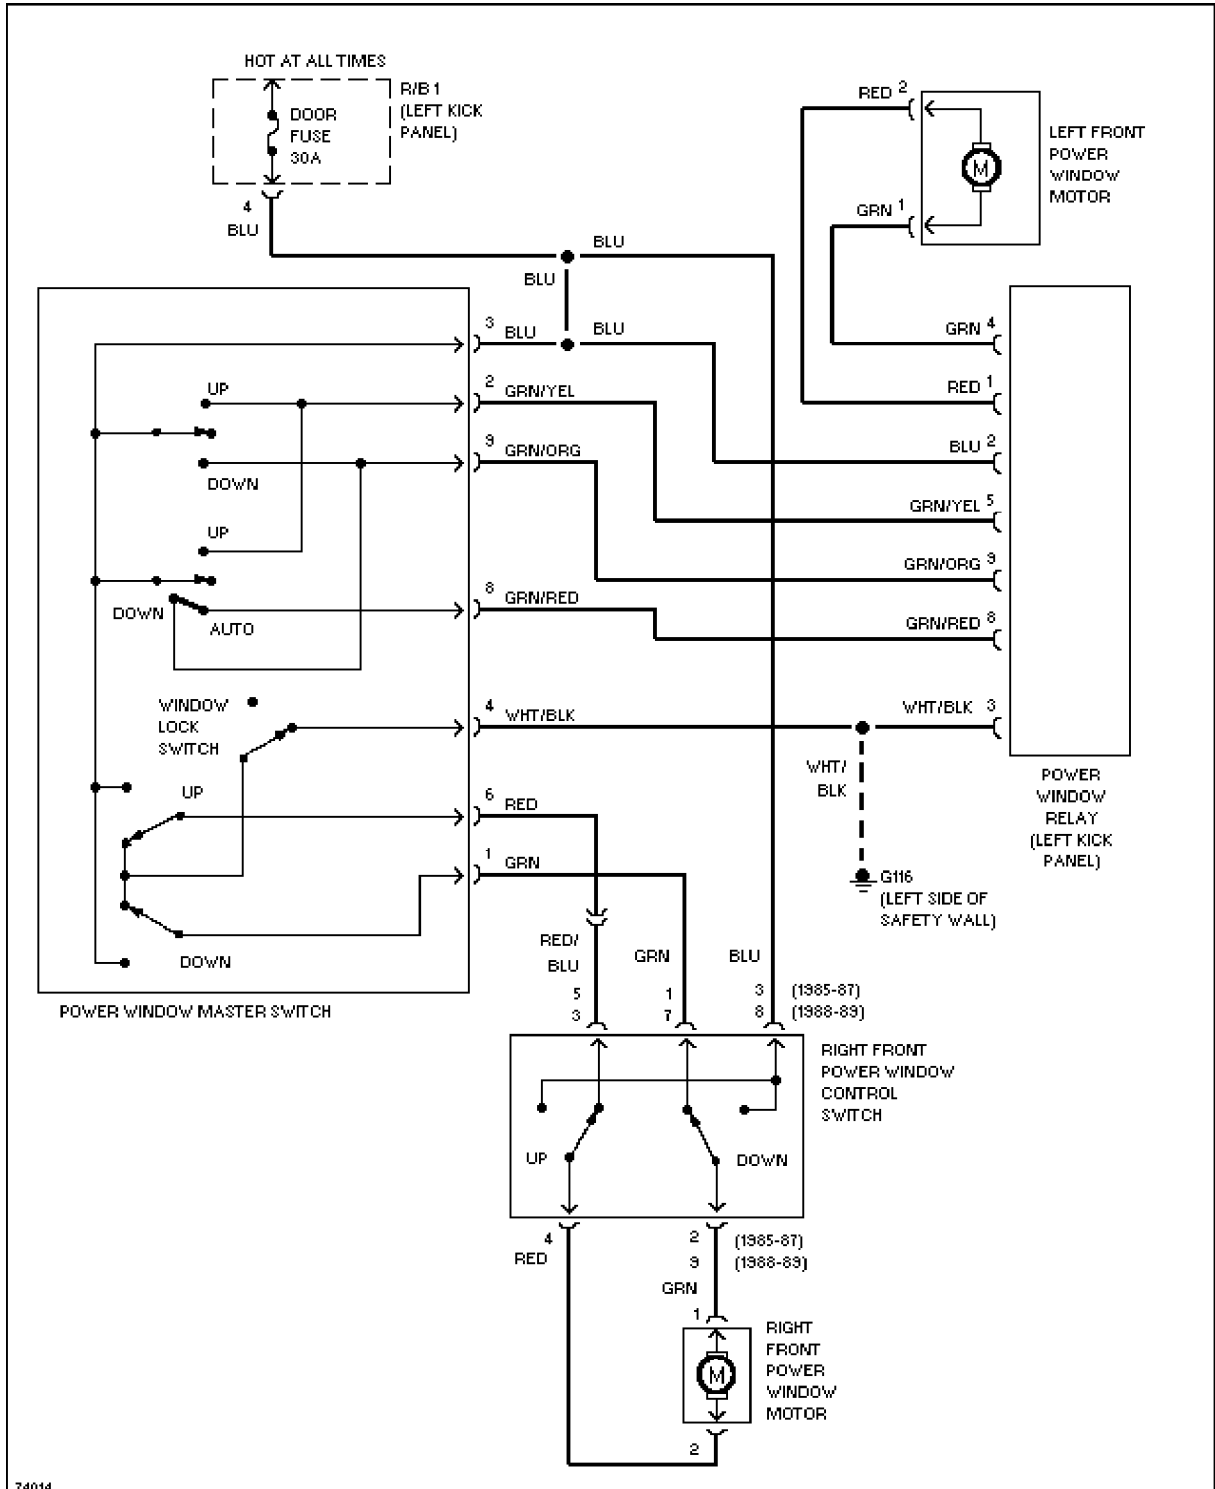

Horn Circuit

POWER DOOR LOCKS

SYSTEM WIR

a 2290

Power Door Lock Circuit

POWER MIRRORS

Power Mirror Circuit

POWER WINDOWS

Power Window Circuit

RADIO

Radio Circuits

STARTING/CHARGING

1.6L

1.6L, Charging Circuit

1.6L, Starting Circuit

WIPER/WASHER

Wiper/Washer Circuit

END OF ARTICLE