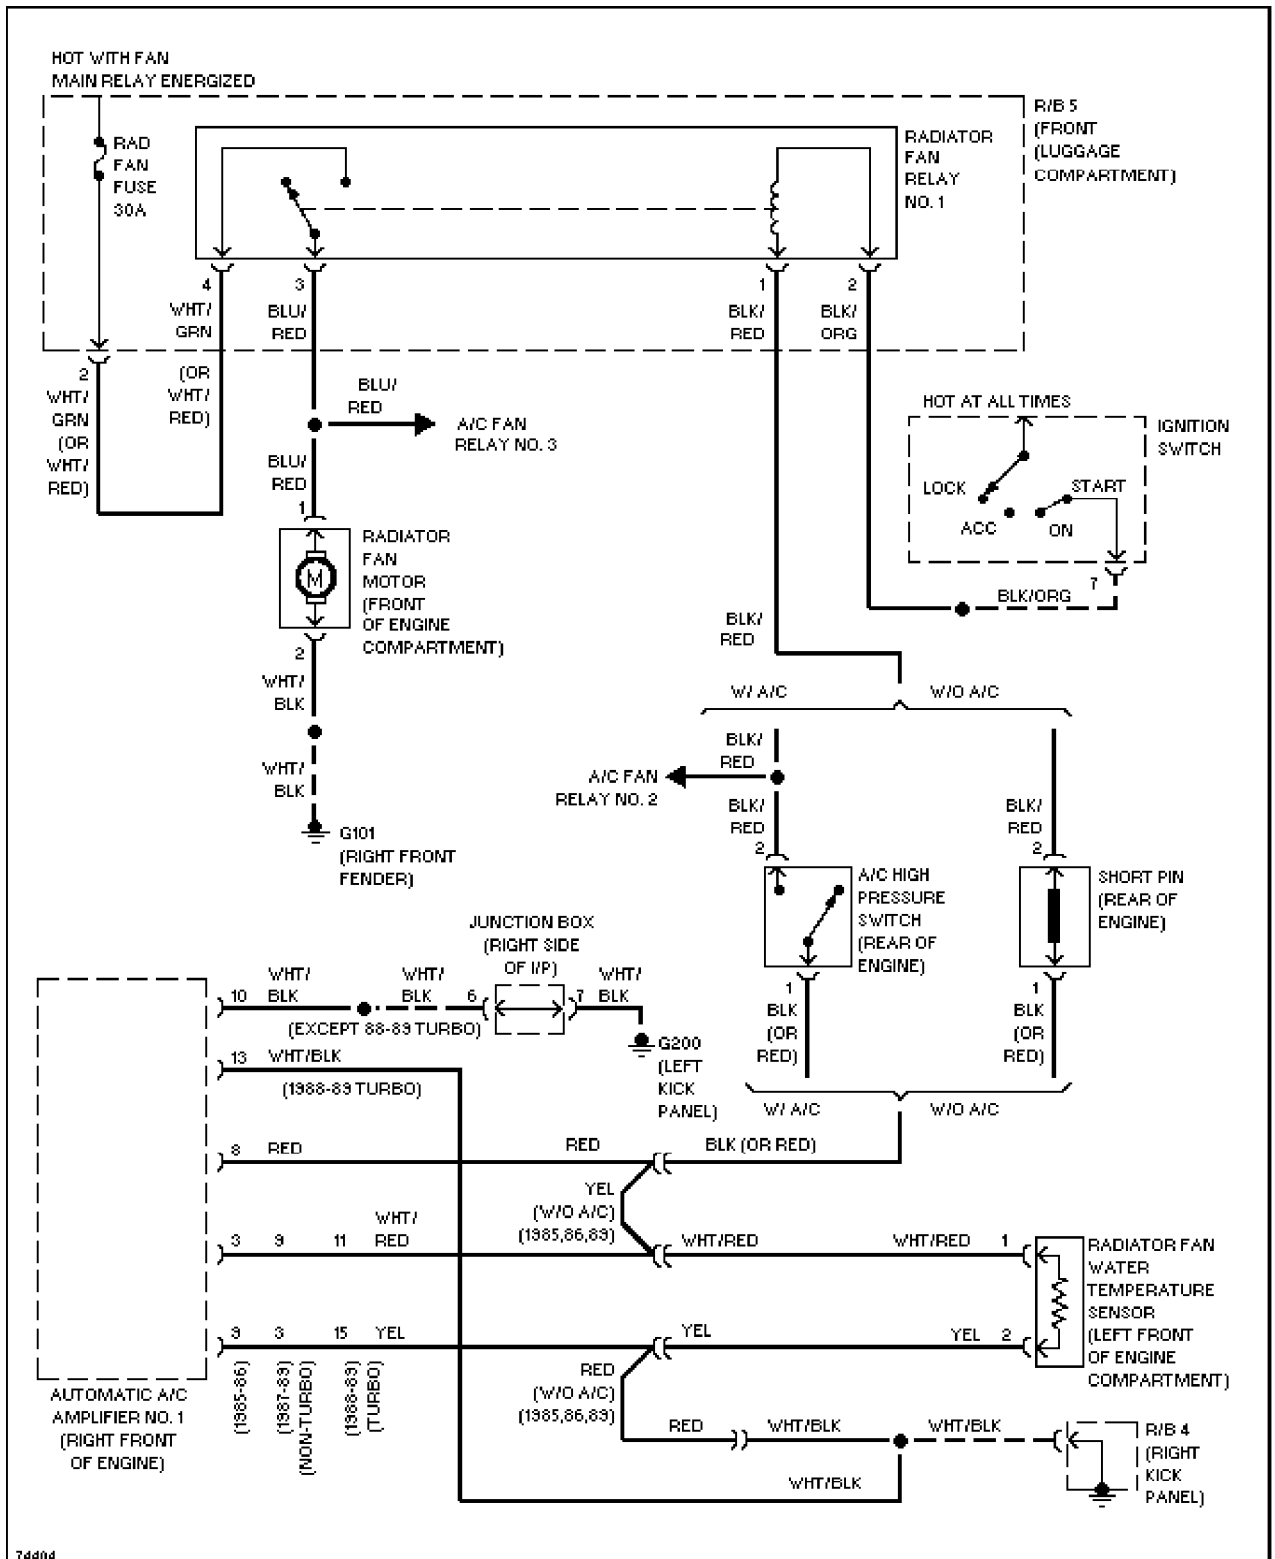

Toyota - MR2

COOLING FAN

Engine Compartment Cooling Fan Circuit

74404

Radiator Cooling Fan Circuit

DEFOGGERS

Defogger Circuit

HORN

Horn Circuit

POWER DOOR LOCKS

SYSTEM WIR

a 2290

Power Door Lock Circuit

POWER MIRRORS

Power Mirror Circuit

POWER WINDOWS

Power Window Circuit

RADIO

Radio Circuits

STARTING/CHARGING

1.6L

1.6L, Charging Circuit

1.6L, Starting Circuit

WIPER/WASHER

Wiper/Washer Circuit

END OF ARTICLE