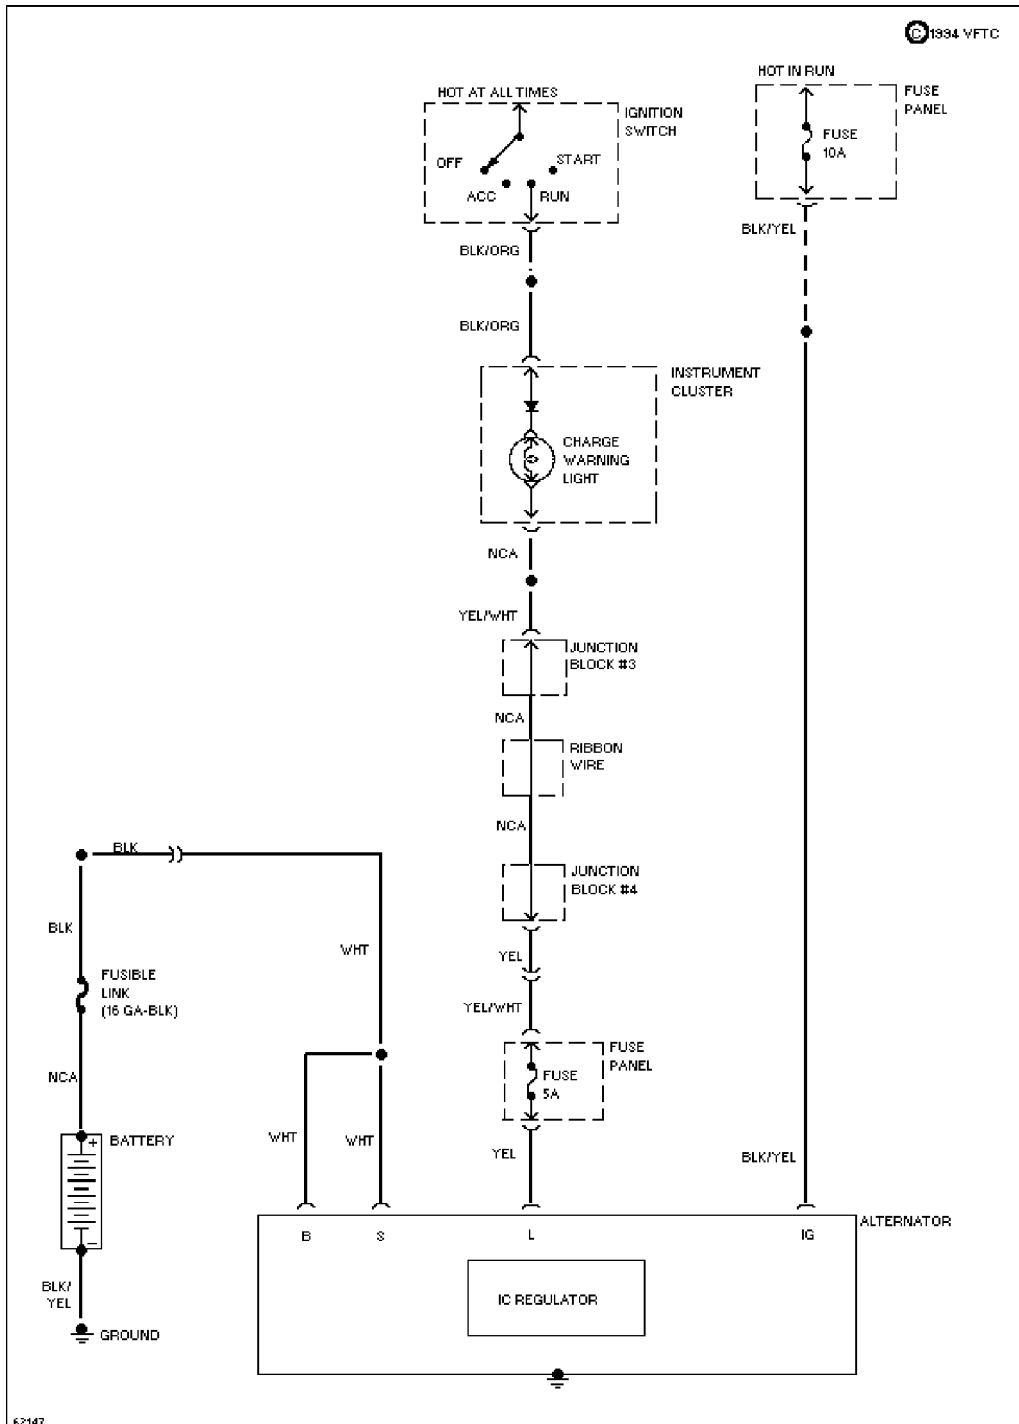

Horn Circuit

POWER DOOR LOCKS

SYSTEM WIR

a 2290

Power Door Lock Circuit

POWER MIRRORS

Power Mirror Circuit

POWER WINDOWS

Power Window Circuit

RADIO

Radio Circuits

STARTING/CHARGING

1.6L

1.6L, Charging Circuit

1.6L, Starting Circuit

WIPER/WASHER

Wiper/Washer Circuit

END OF ARTICLE