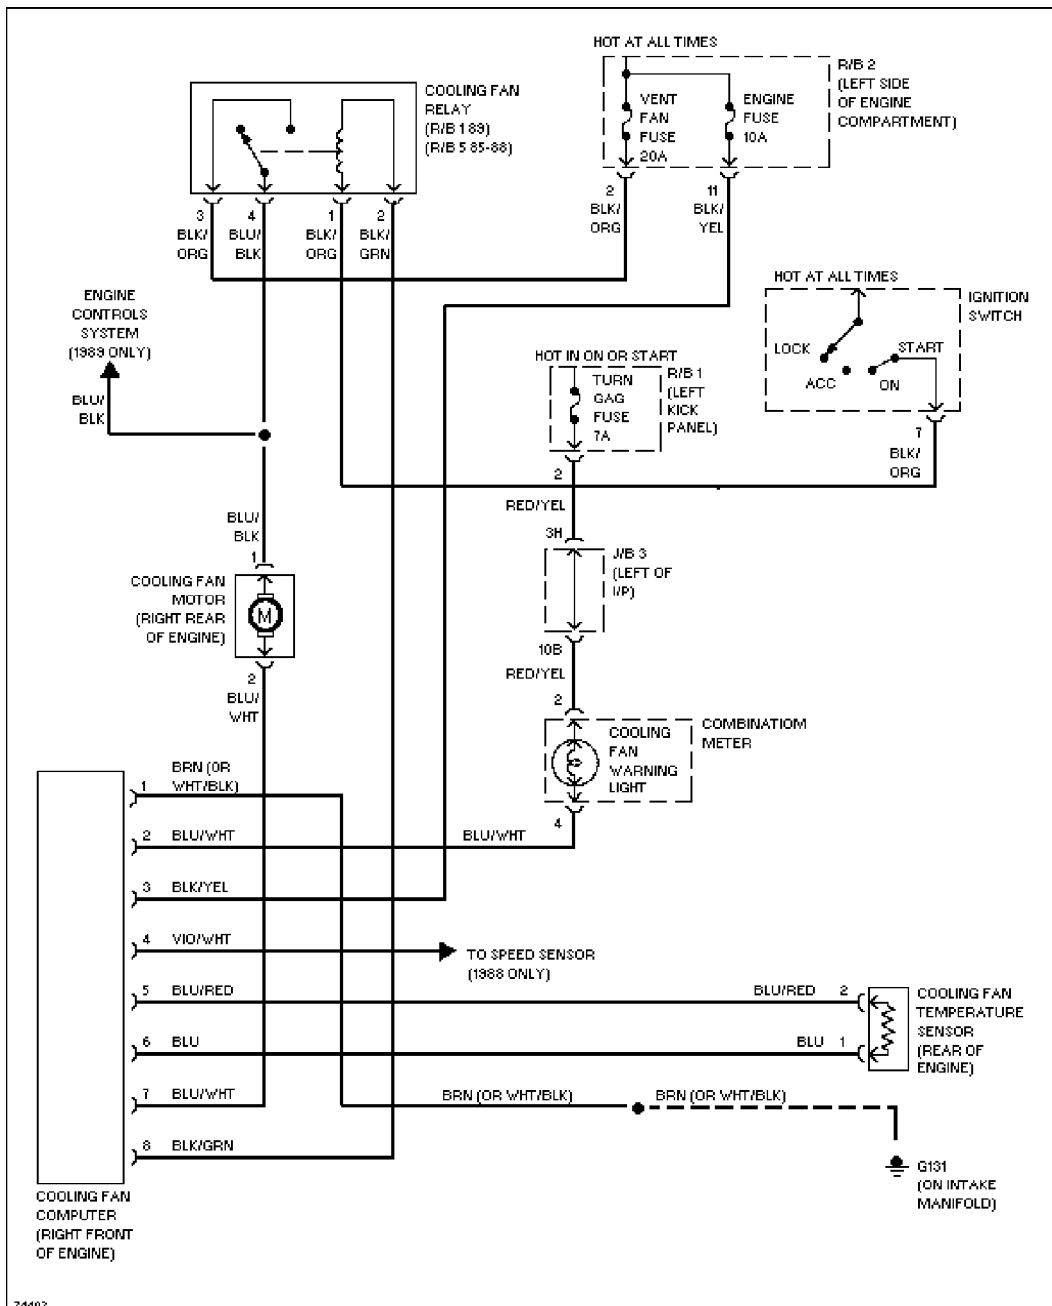

Toyota - MR2

COOLING FAN

Engine Compartment Cooling Fan Circuit

74404

Radiator Cooling Fan Circuit

DEFOGGERS

Defogger Circuit

HORN

Horn Circuit

POWER DOOR LOCKS

SYSTEM WIR

a 2290

Power Door Lock Circuit

POWER MIRRORS

Power Mirror Circuit

POWER WINDOWS

Power Window Circuit

RADIO

Radio Circuits

STARTING/CHARGING

1.6L

1.6L, Charging Circuit

1.6L, Starting Circuit

WIPER/WASHER

Wiper/Washer Circuit

END OF ARTICLE