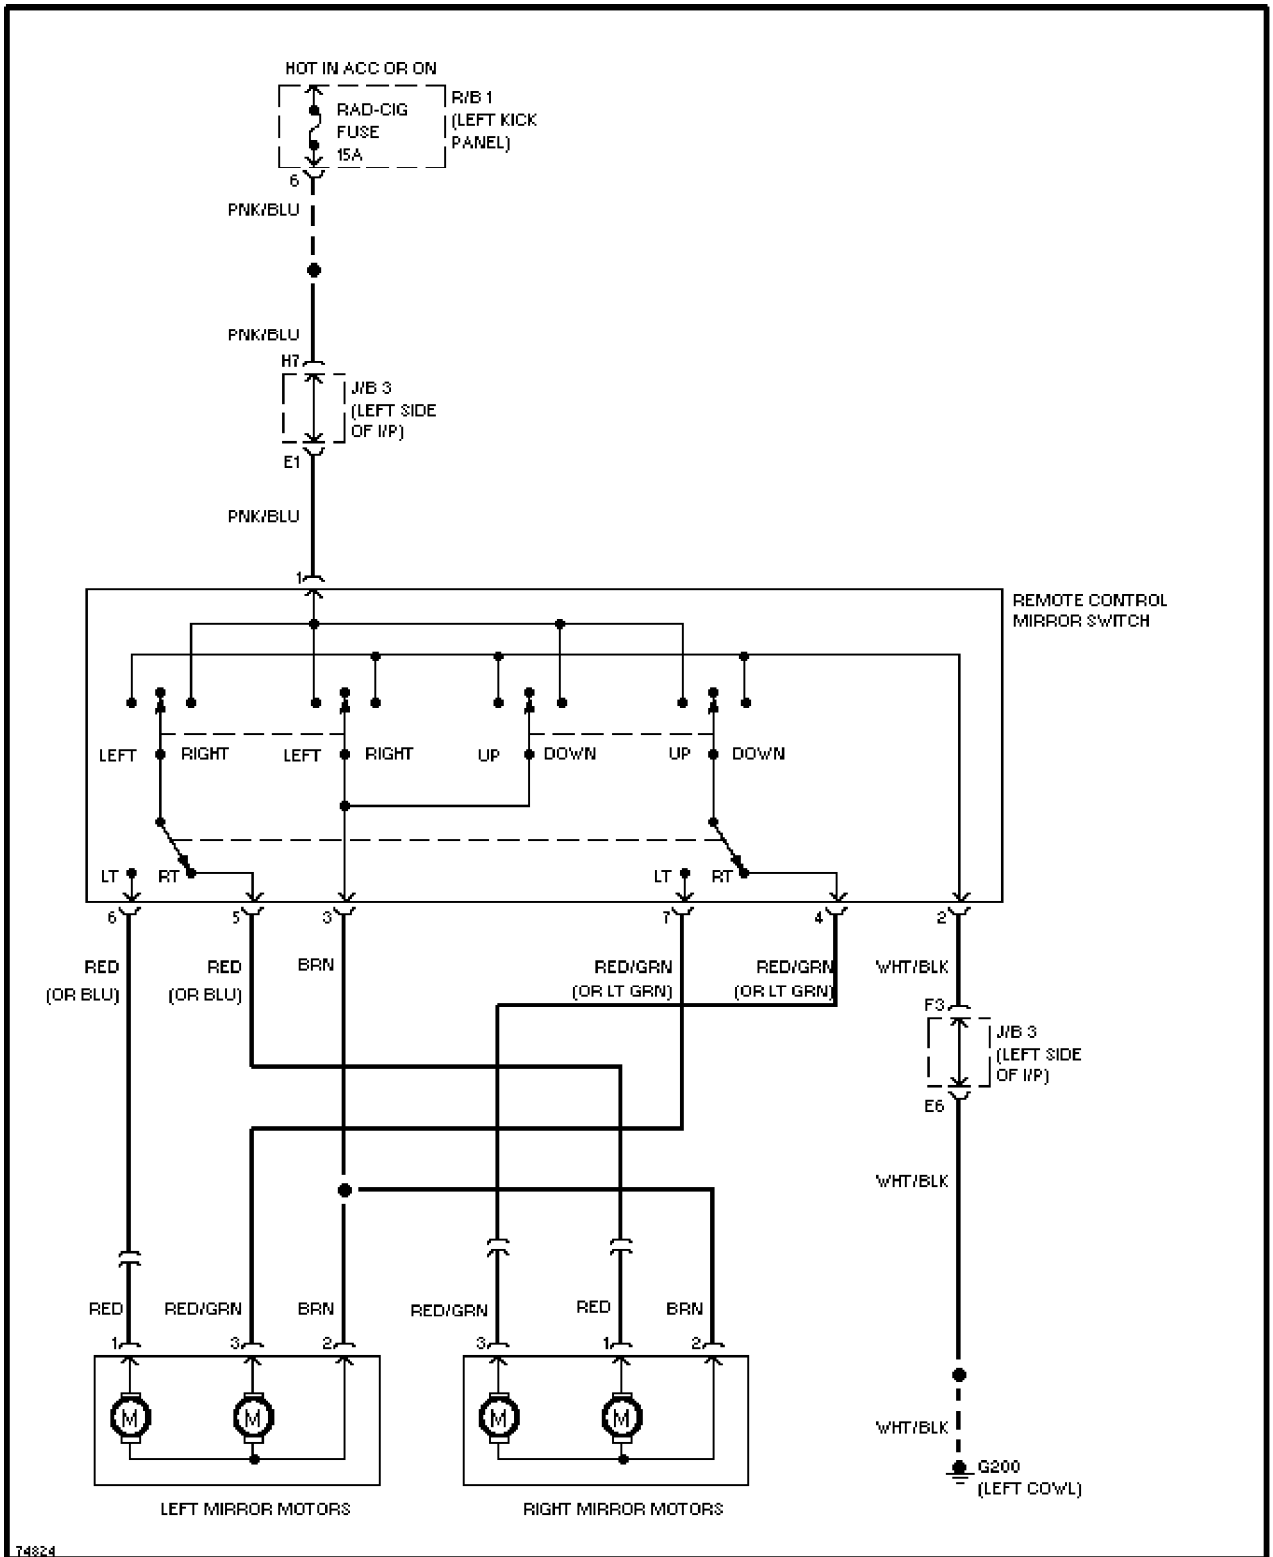

Horn Circuit

POWER DOOR LOCKS

SYSTEM WIR

a 2290

Power Door Lock Circuit

POWER MIRRORS

Power Mirror Circuit

POWER WINDOWS

Power Window Circuit

RADIO

Radio Circuits

STARTING/CHARGING

1.6L

1.6L, Charging Circuit

1.6L, Starting Circuit

WIPER/WASHER